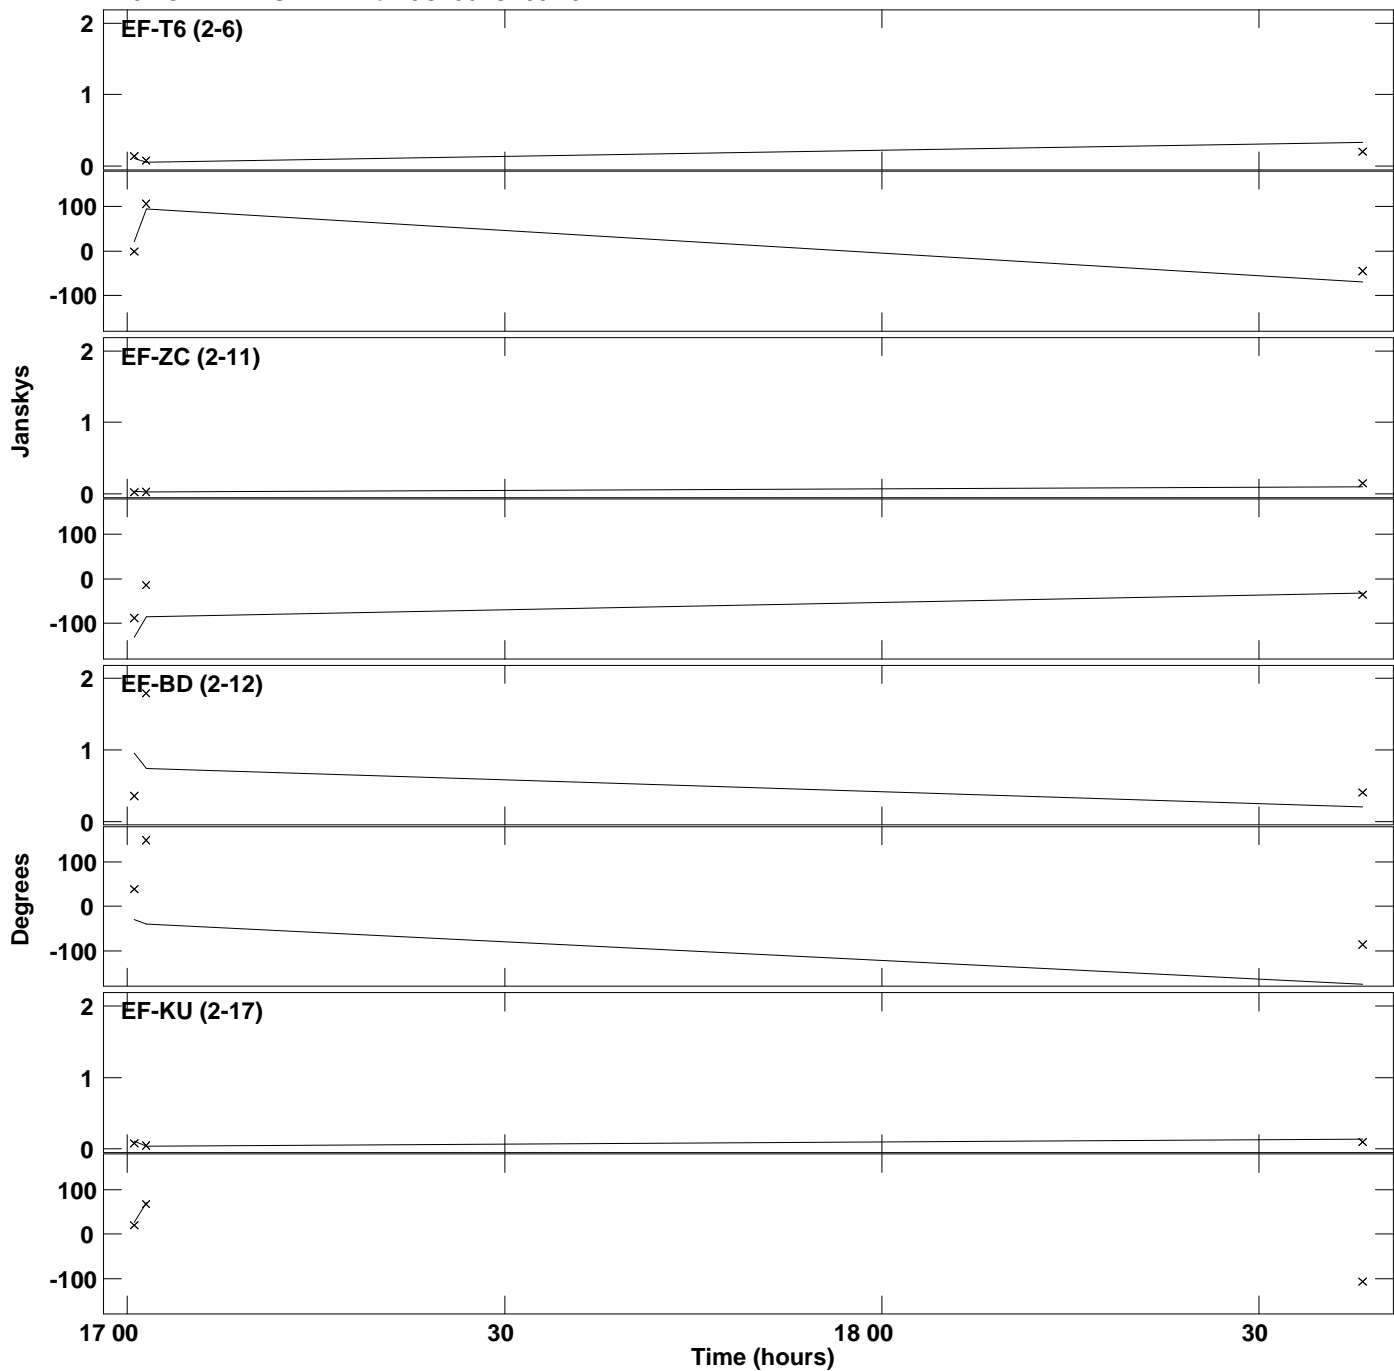

Plot file version 1 created 17-SEP-2019 14:18:48
Amplitude and Phase vs Time for 3C286.MULTI.1 Vect aver. CL # 3
IF 5 CHAN 1 STK RR of 3C286.ICL001.3

PLot file version 2 created 17-SEP-2019 14:18:53
Amplitude andPhase vs Time for 3C286.MULTI.1 Vect aver. CL # 3
IF 9 CHAN 1 STK RR of 3C286.ICL001.3