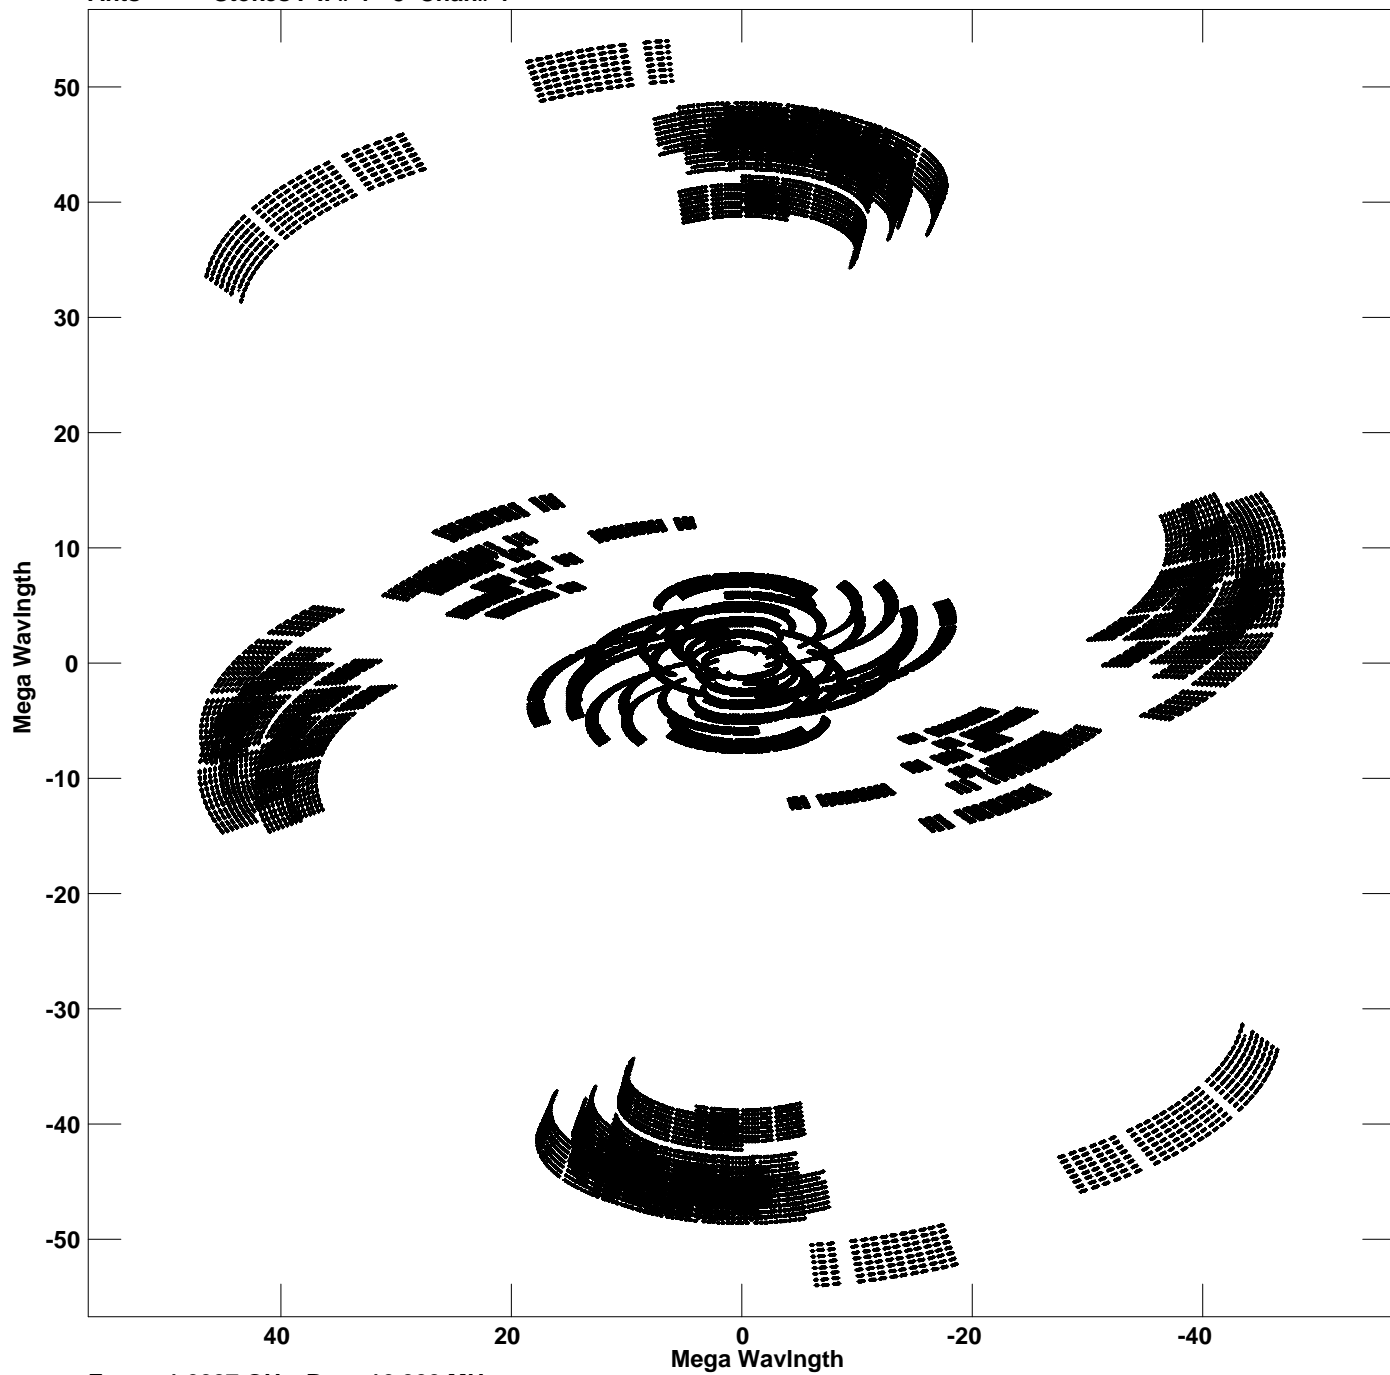

Plot file version 1 created 02-JUL-2019 17:18:40  
V vs U for AT2019AZH.MULTI.1 Source:AT2019AZH  
Ants \* - \* Stokes I IF# 1 - 8 Chan# 1

Freq = 1.6027 GHz, Bw = 16.000 MHz