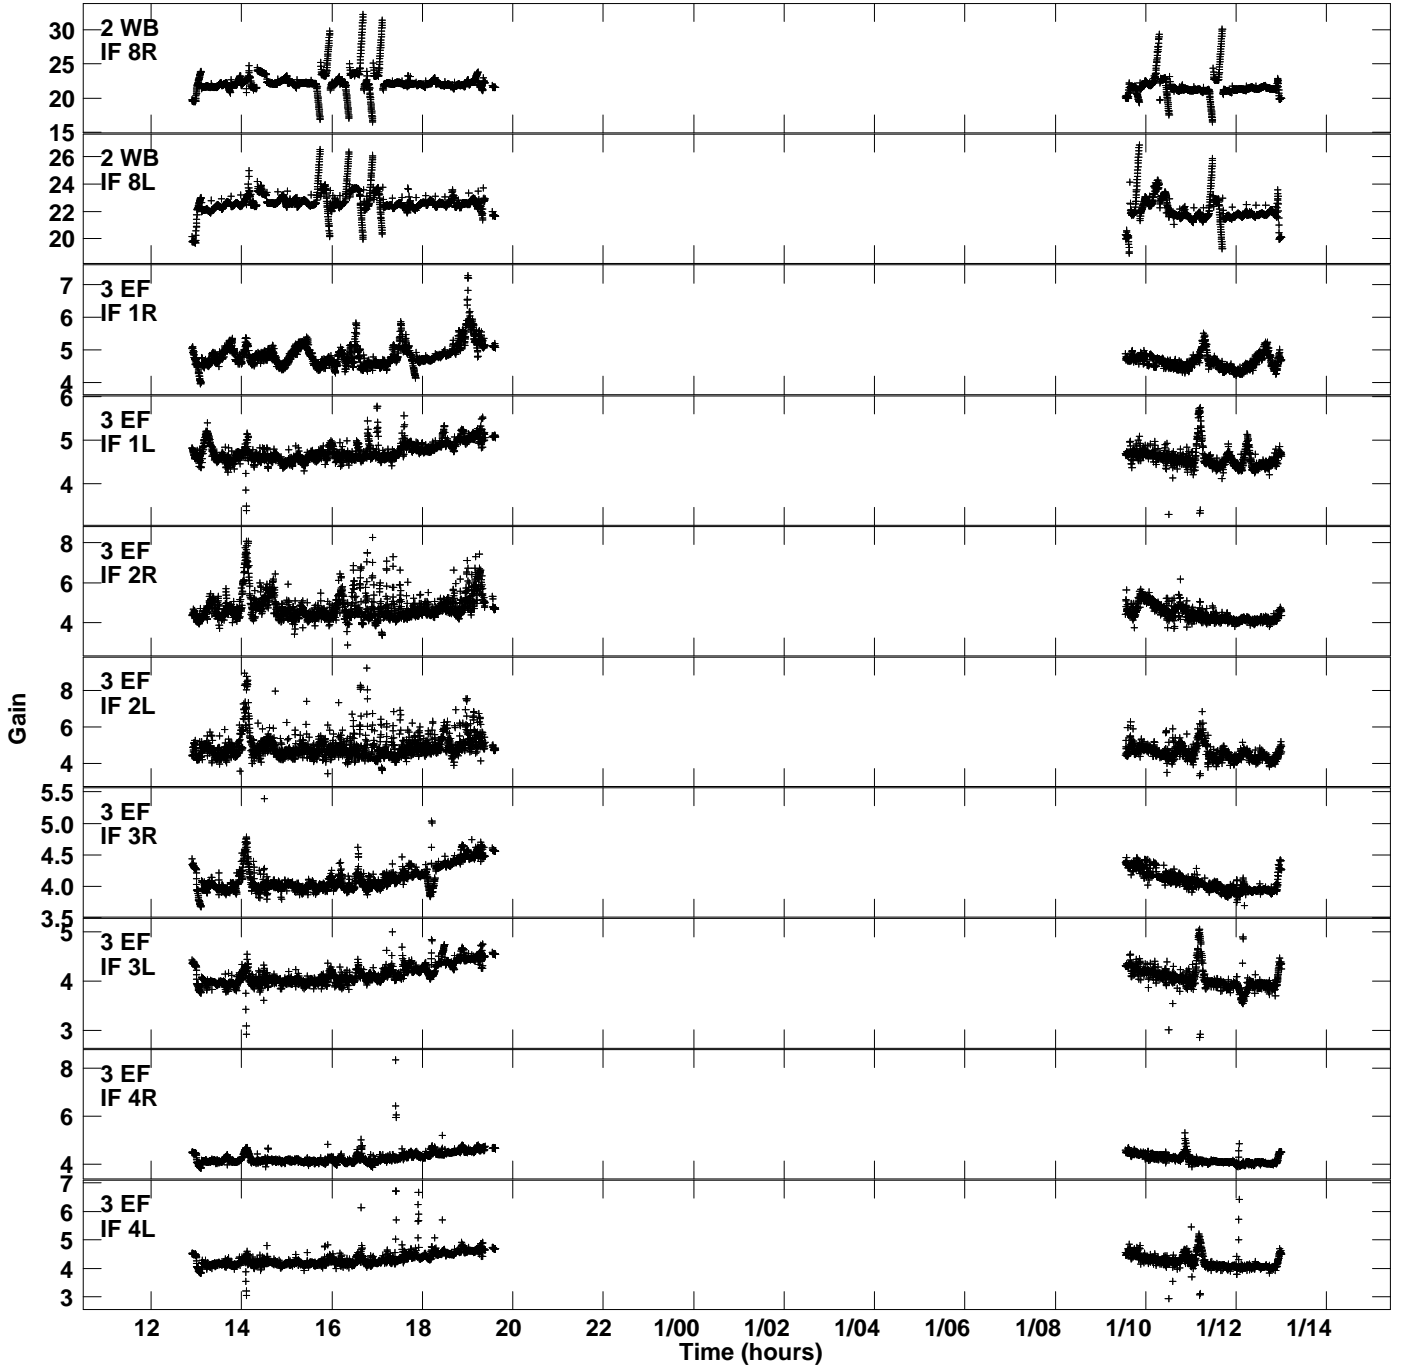

Plot file version 1 created 02-JUL-2019 17:19:40
Gain amp vs UTC time for EP114A.TMP.1
CL 4 Rpol & Lpol IF 1 - 8

Plot file version 2 created 02-JUL-2019 17:19:40
Gain amp vs UTC time for EP114A.TMP.1
CL 4 Rpol & Lpol IF 1 - 8

Plot file version 3 created 02-JUL-2019 17:19:40
Gain amp vs UTC time for EP114A.TMP.1
CL 4 Rpol & Lpol IF 1 - 8

Plot file version 4 created 02-JUL-2019 17:19:40
Gain amp vs UTC time for EP114A.TMP.1
CL 4 Rpol & Lpol IF 1 - 8

Plot file version 5 created 02-JUL-2019 17:19:40
Gain amp vs UTC time for EP114A.TMP.1
CL 4 Rpol & Lpol IF 1 - 8

Plot file version 6 created 02-JUL-2019 17:19:40
Gain amp vs UTC time for EP114A.TMP.1
CL 4 Rpol & Lpol IF 1 - 8

Plot file version 7 created 02-JUL-2019 17:19:40
Gain amp vs UTC time for EP114A.TMP.1
CL 4 Rpol & Lpol IF 1 - 8

Plot file version 8 created 02-JUL-2019 17:19:40
Gain amp vs UTC time for EP114A.TMP.1
CL 4 Rpol & Lpol IF 1 - 8