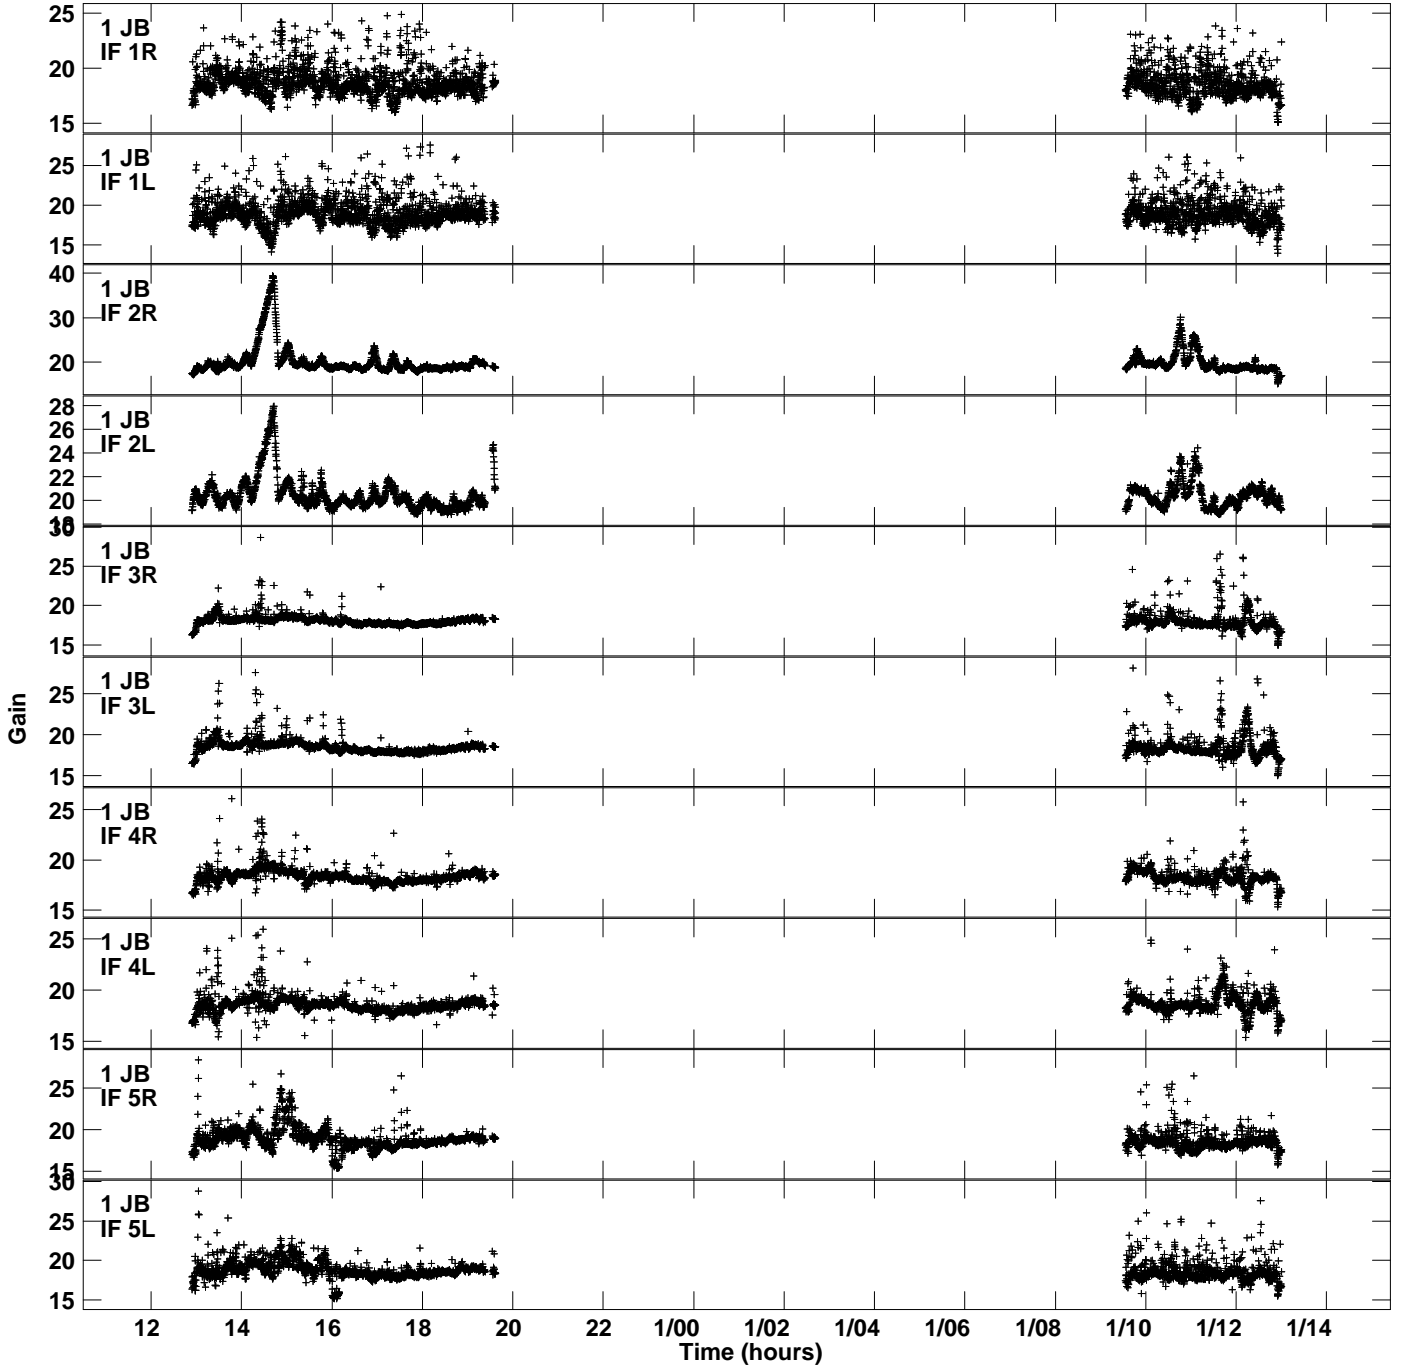

Plot file version 1 created 02-JUL-2019 17:19:40
Gain amp vs UTC time for EP114A.TMP.1
CL 4 Rpol & Lpol IF 1 - 8

Plot file version 2 created 02-JUL-2019 17:19:40
Gain amp vs UTC time for EP114A.TMP.1
CL 4 Rpol & Lpol IF 1 - 8

Plot file version 3 created 02-JUL-2019 17:19:40
Gain amp vs UTC time for EP114A.TMP.1
CL 4 Rpol & Lpol IF 1 - 8

Plot file version 4 created 02-JUL-2019 17:19:40
Gain amp vs UTC time for EP114A.TMP.1
CL 4 Rpol & Lpol IF 1 - 8

Plot file version 5 created 02-JUL-2019 17:19:40
Gain amp vs UTC time for EP114A.TMP.1
CL 4 Rpol & Lpol IF 1 - 8

Plot file version 6 created 02-JUL-2019 17:19:40
Gain amp vs UTC time for EP114A.TMP.1
CL 4 Rpol & Lpol IF 1 - 8

Plot file version 7 created 02-JUL-2019 17:19:40
Gain amp vs UTC time for EP114A.TMP.1
CL 4 Rpol & Lpol IF 1 - 8

Plot file version 8 created 02-JUL-2019 17:19:40
Gain amp vs UTC time for EP114A.TMP.1
CL 4 Rpol & Lpol IF 1 - 8