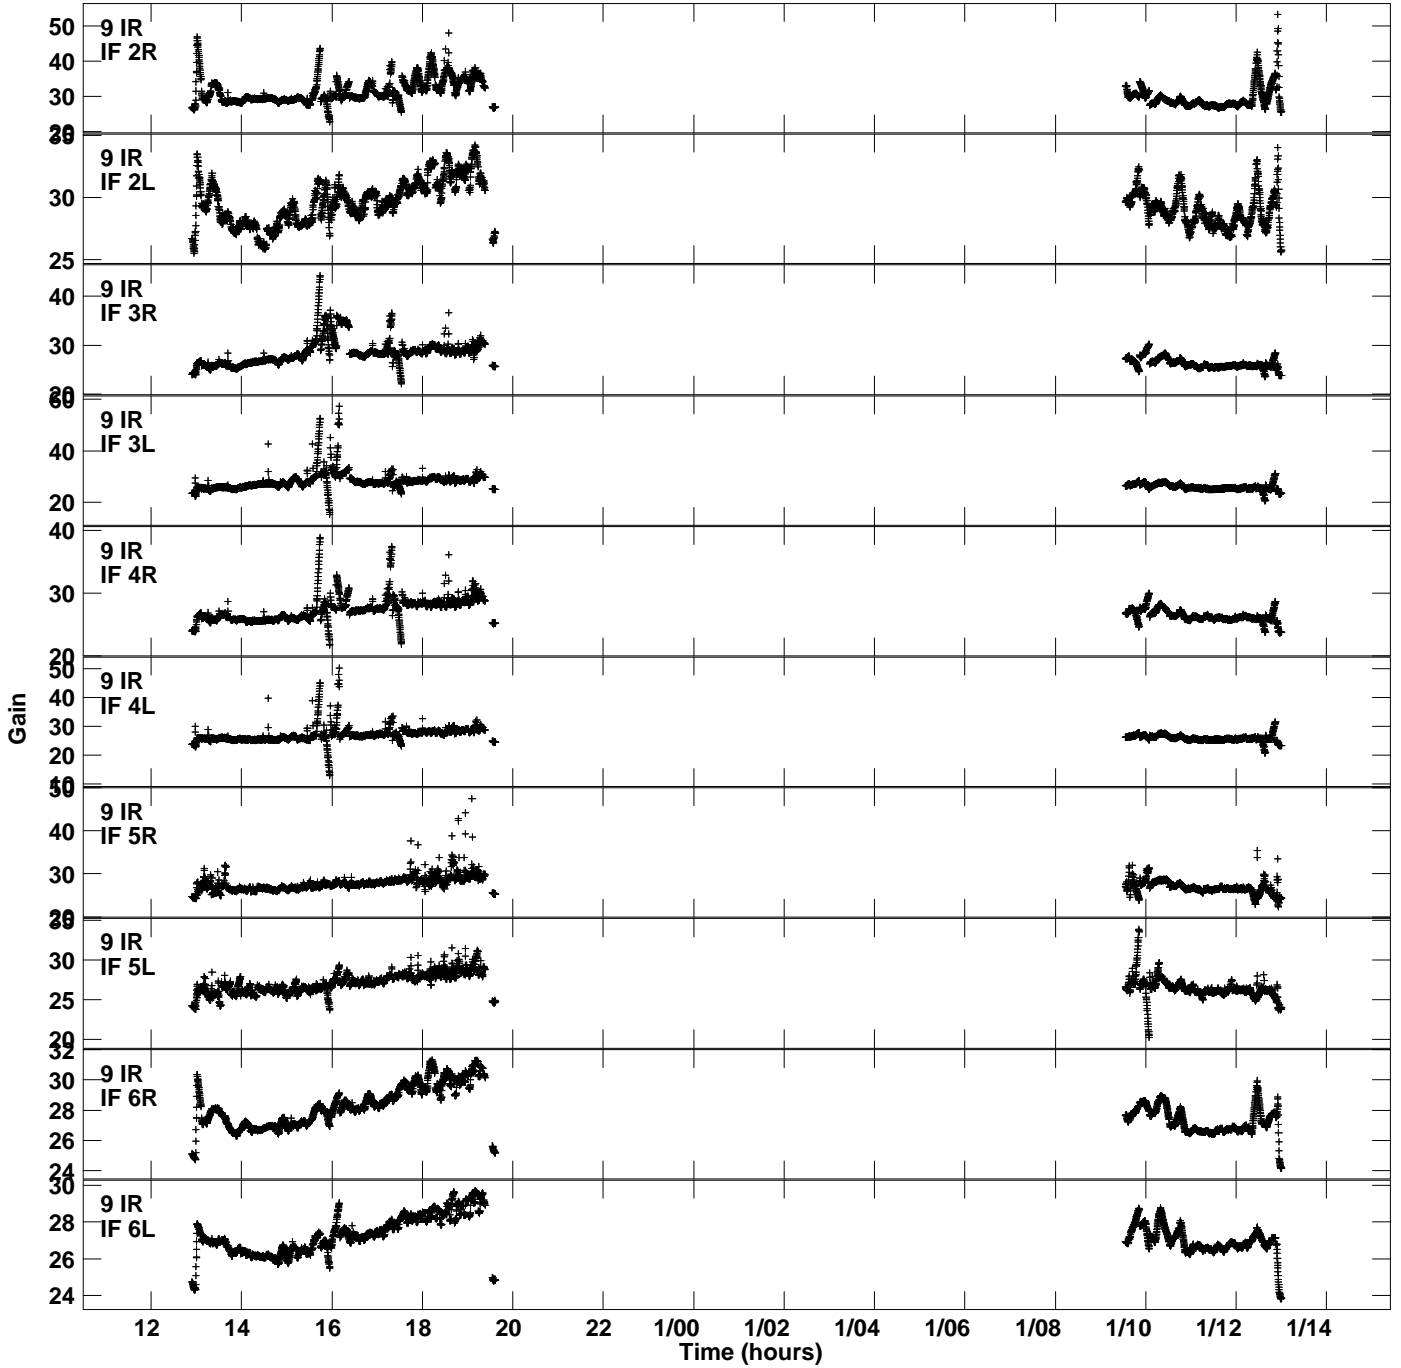

Plot file version 14 created 02-JUL-2019 17:19:40
Gain amp vs UTC time for EP114A.TMP.1
CL 4 Rpol & Lpol IF 1 - 8