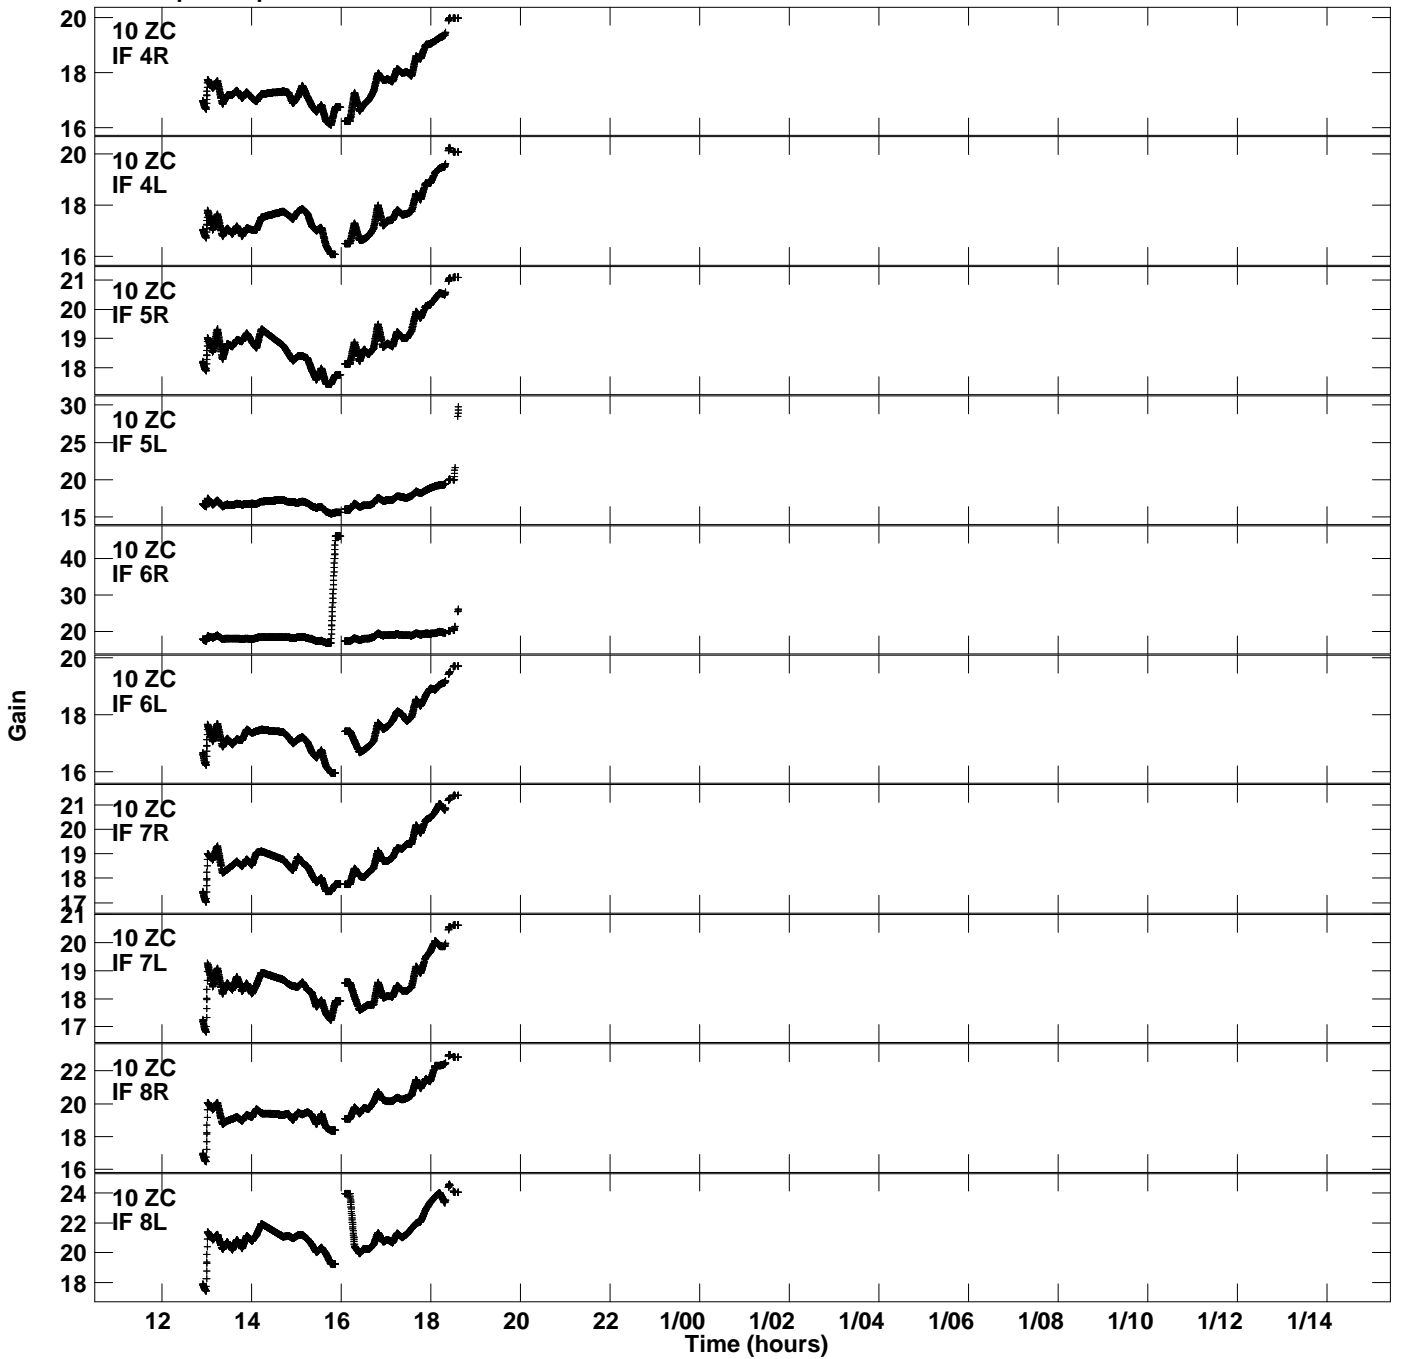

Plot file version 16 created 02-JUL-2019 17:19:40
Gain amp vs UTC time for EP114A.TMP.1
CL 4 Rpol & Lpol IF 1 - 8