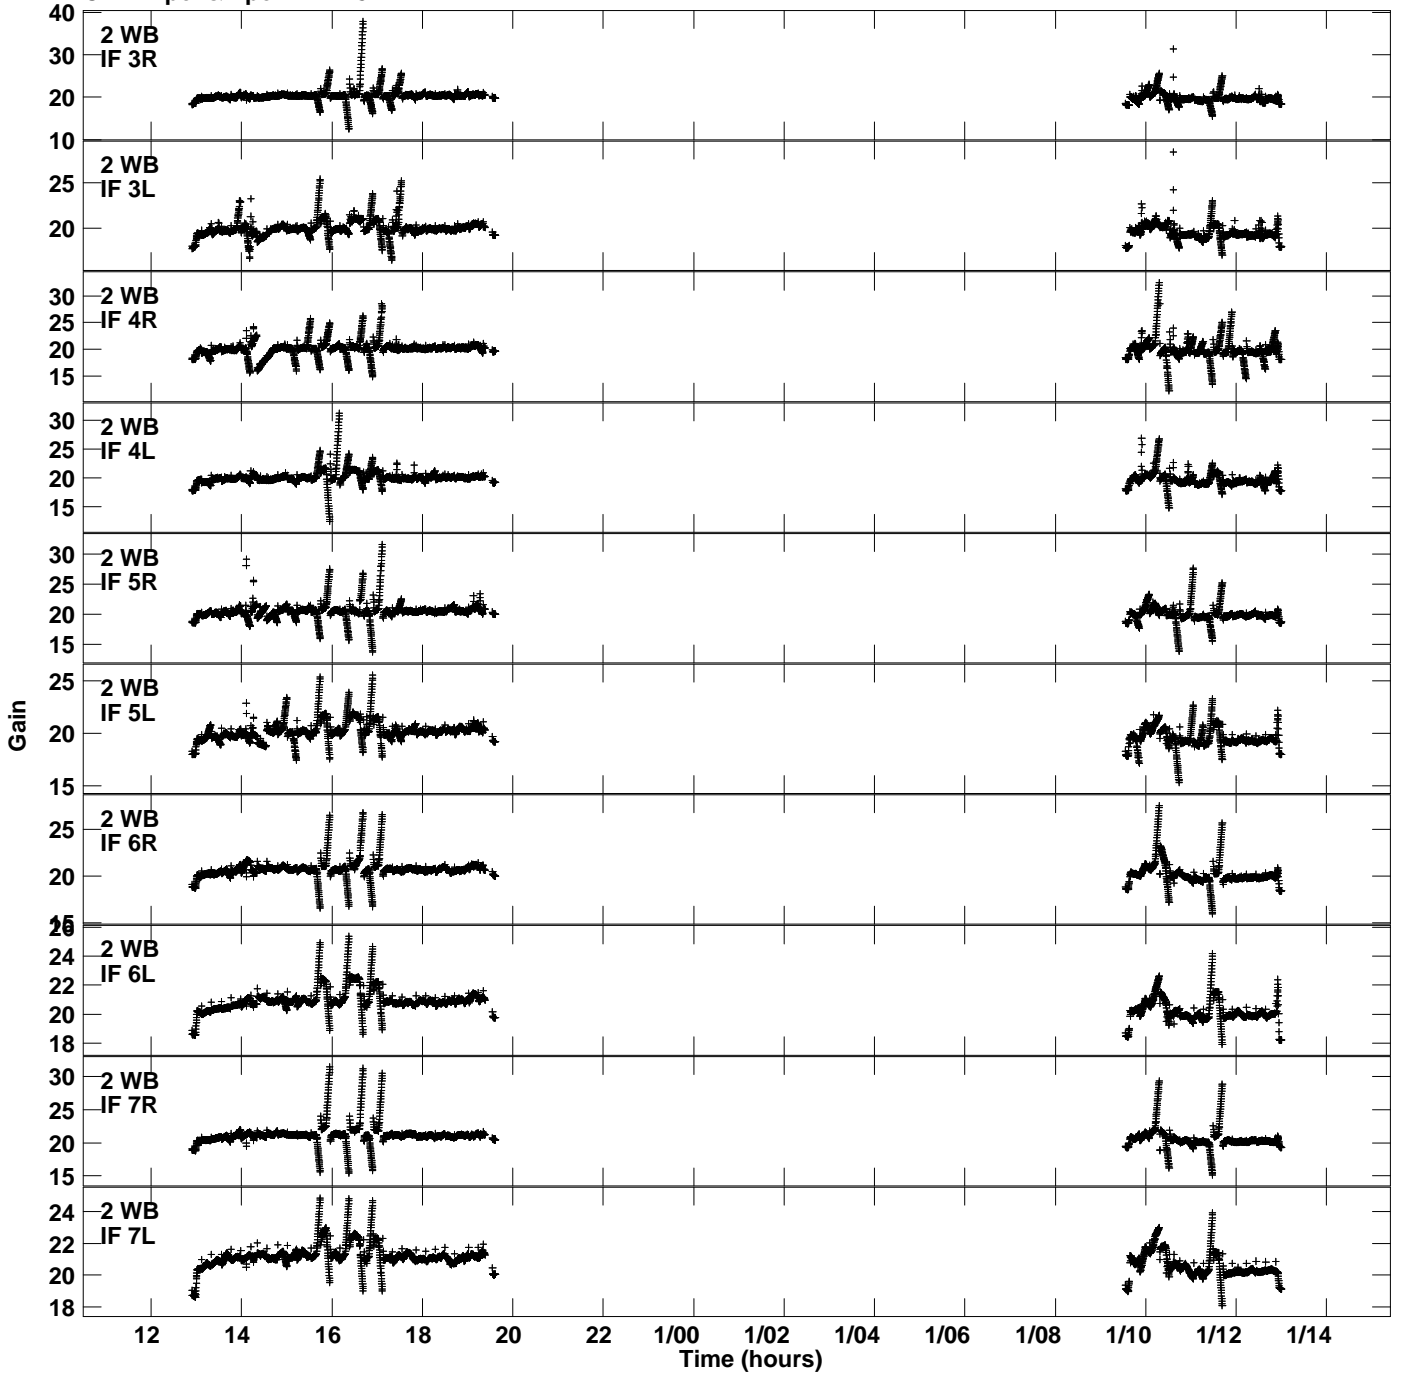

Plot file version 1 created 02-JUL-2019 17:19:40
Gain amp vs UTC time for EP114A.TMP.1
CL 4 Rpol & Lpol IF 1 - 8

Plot file version 2 created 02-JUL-2019 17:19:40
Gain amp vs UTC time for EP114A.TMP.1
CL 4 Rpol & Lpol IF 1 - 8

Plot file version 3 created 02-JUL-2019 17:19:40
Gain amp vs UTC time for EP114A.TMP.1
CL 4 Rpol & Lpol IF 1 - 8

Plot file version 4 created 02-JUL-2019 17:19:40
Gain amp vs UTC time for EP114A.TMP.1
CL 4 Rpol & Lpol IF 1 - 8

Plot file version 5 created 02-JUL-2019 17:19:40
Gain amp vs UTC time for EP114A.TMP.1
CL 4 Rpol & Lpol IF 1 - 8

Plot file version 6 created 02-JUL-2019 17:19:40
Gain amp vs UTC time for EP114A.TMP.1
CL 4 Rpol & Lpol IF 1 - 8

Plot file version 7 created 02-JUL-2019 17:19:40
Gain amp vs UTC time for EP114A.TMP.1
CL 4 Rpol & Lpol IF 1 - 8

Plot file version 8 created 02-JUL-2019 17:19:40
Gain amp vs UTC time for EP114A.TMP.1
CL 4 Rpol & Lpol IF 1 - 8