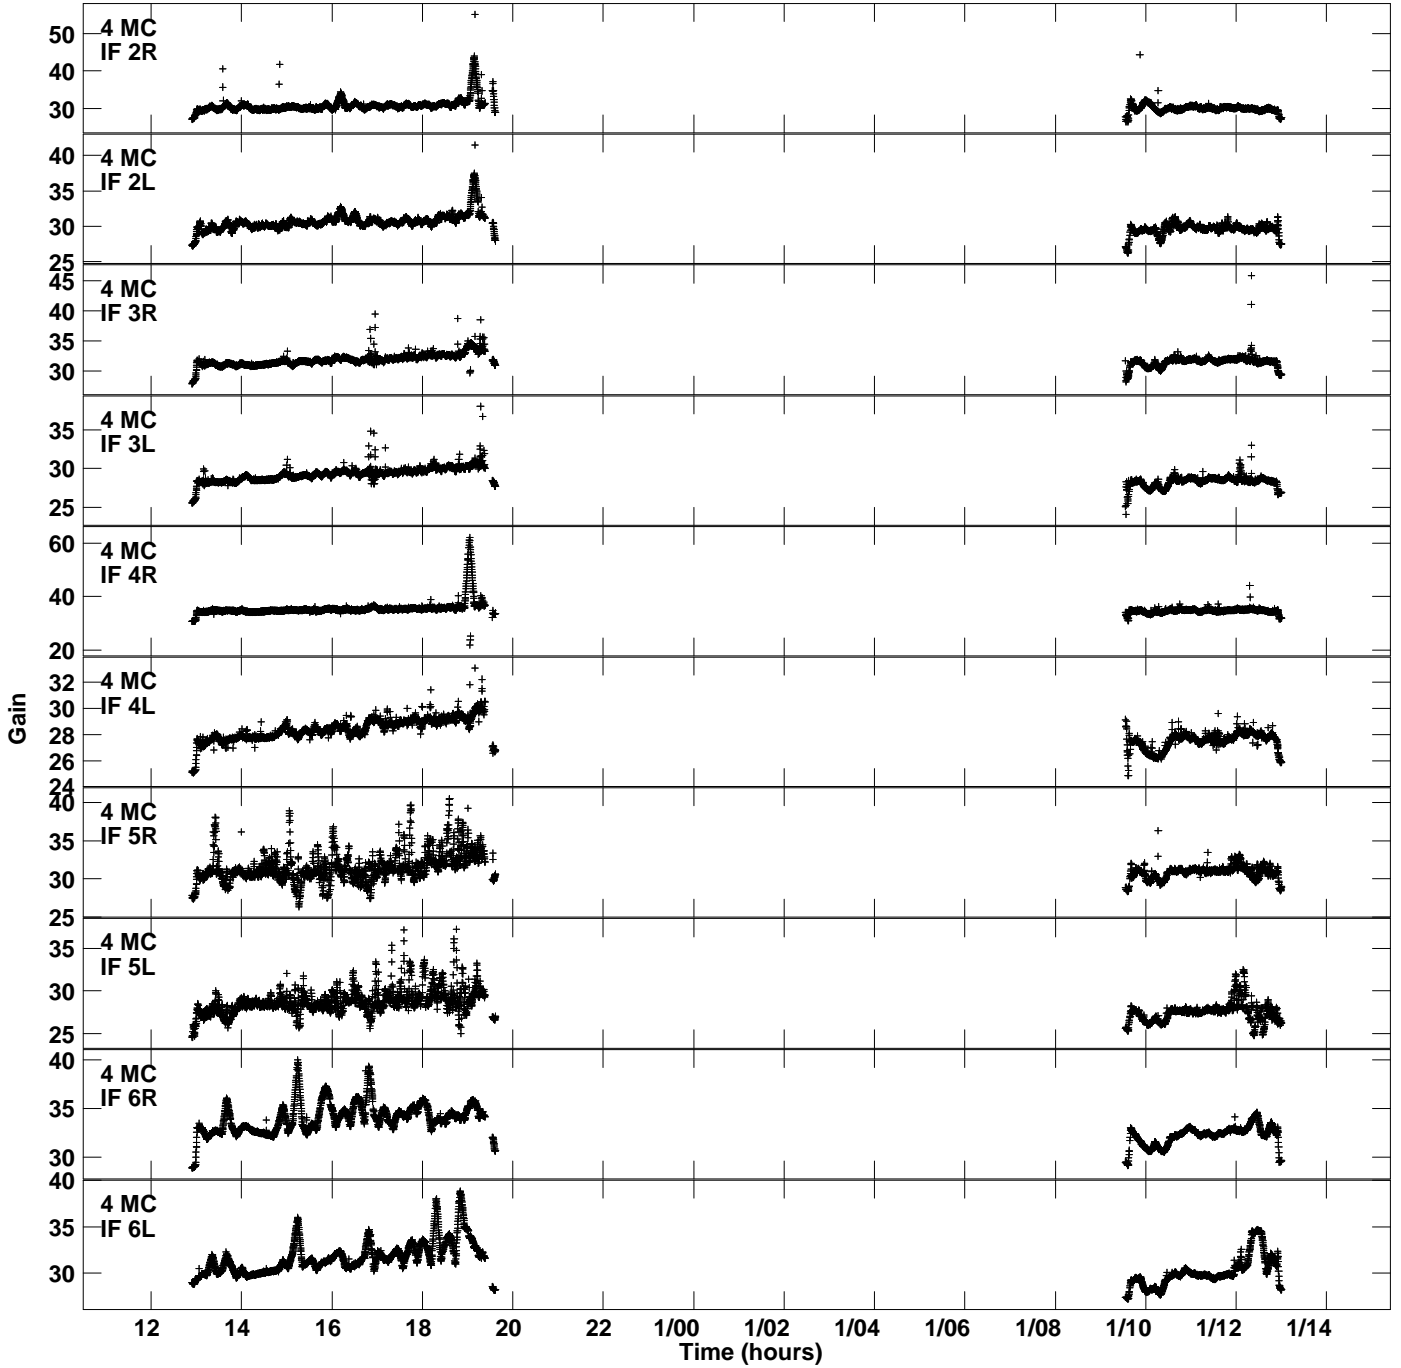

Plot file version 3 created 02-JUL-2019 17:19:40
Gain amp vs UTC time for EP114A.TMP.1
CL 4 Rpol & Lpol IF 1 - 8

Plot file version 4 created 02-JUL-2019 17:19:40
Gain amp vs UTC time for EP114A.TMP.1
CL 4 Rpol & Lpol IF 1 - 8

Plot file version 5 created 02-JUL-2019 17:19:40
Gain amp vs UTC time for EP114A.TMP.1
CL 4 Rpol & Lpol IF 1 - 8

Plot file version 6 created 02-JUL-2019 17:19:40
Gain amp vs UTC time for EP114A.TMP.1
CL 4 Rpol & Lpol IF 1 - 8

Plot file version 7 created 02-JUL-2019 17:19:40
Gain amp vs UTC time for EP114A.TMP.1
CL 4 Rpol & Lpol IF 1 - 8

Plot file version 8 created 02-JUL-2019 17:19:40
Gain amp vs UTC time for EP114A.TMP.1
CL 4 Rpol & Lpol IF 1 - 8