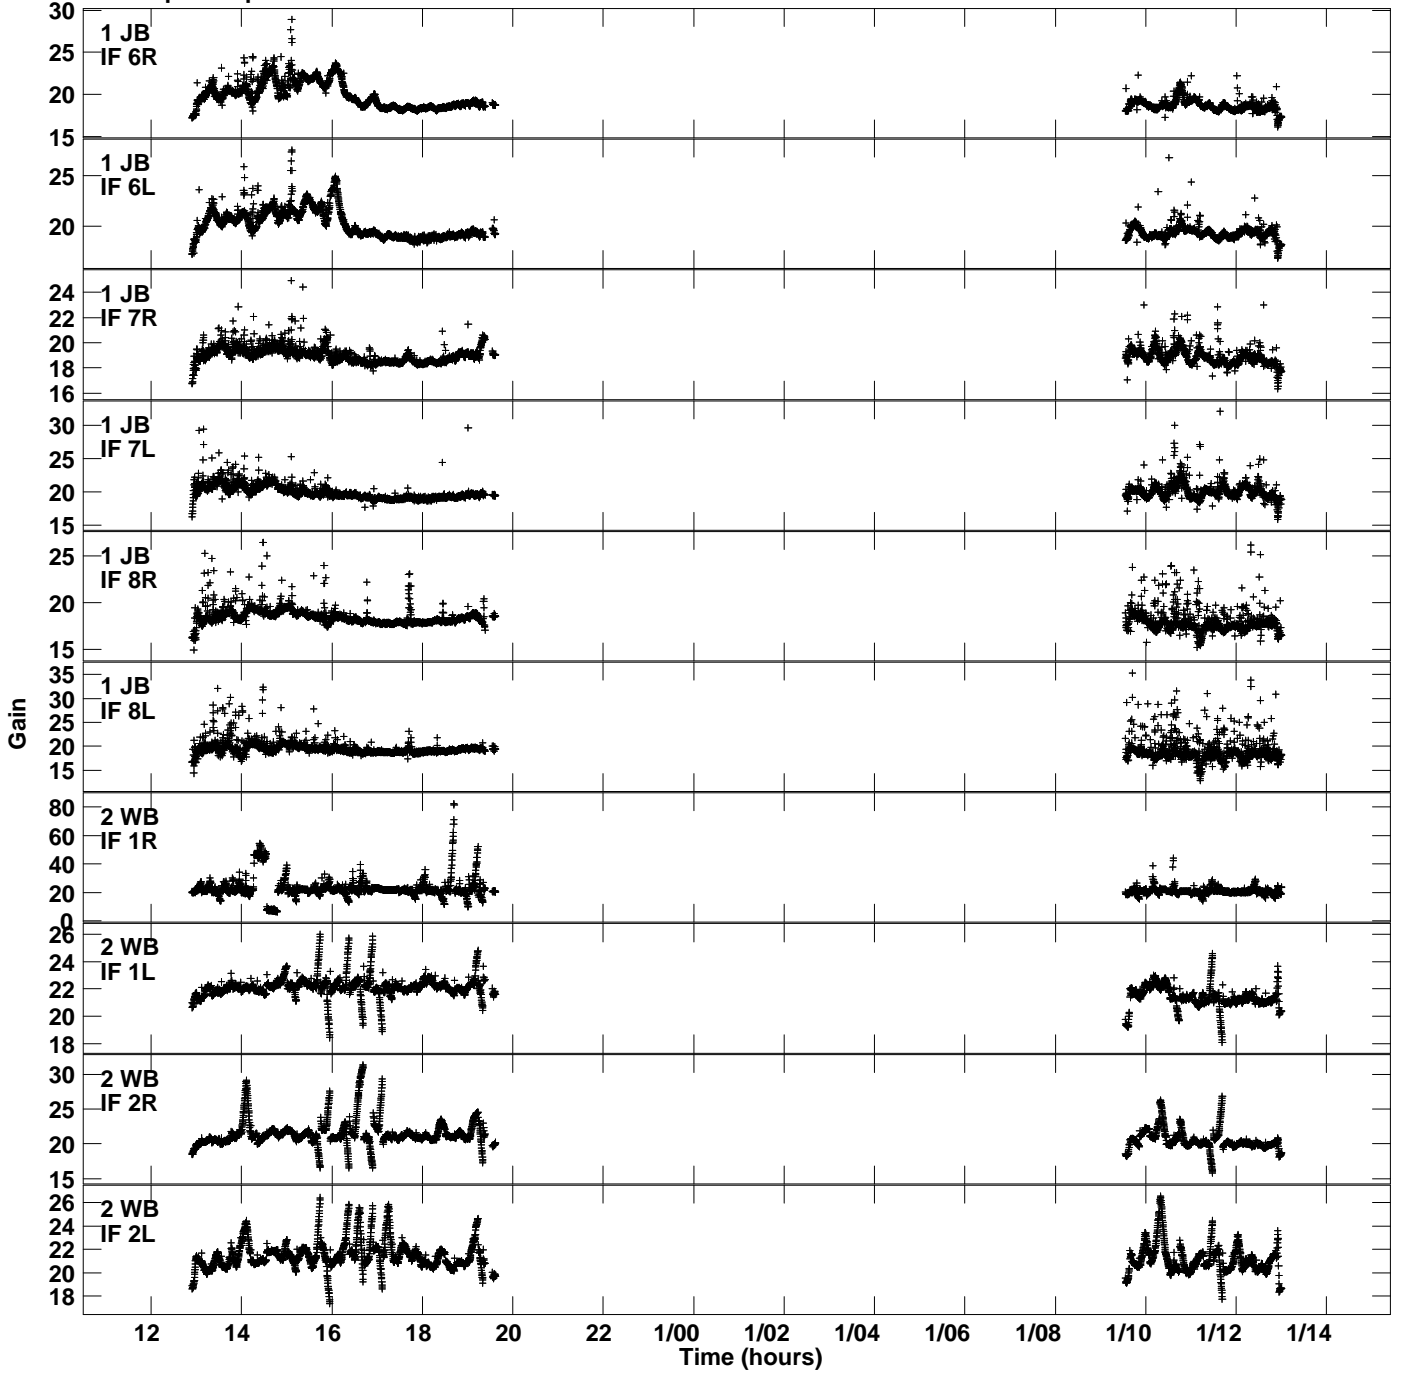

Plot file version 1 created 02-JUL-2019 17:19:40
Gain amp vs UTC time for EP114A.TMP.1
CL 4 Rpol & Lpol IF 1 - 8

Plot file version 2 created 02-JUL-2019 17:19:40
Gain amp vs UTC time for EP114A.TMP.1
CL 4 Rpol & Lpol IF 1 - 8

Plot file version 3 created 02-JUL-2019 17:19:40
Gain amp vs UTC time for EP114A.TMP.1
CL 4 Rpol & Lpol IF 1 - 8

Plot file version 4 created 02-JUL-2019 17:19:40
Gain amp vs UTC time for EP114A.TMP.1
CL 4 Rpol & Lpol IF 1 - 8

Plot file version 5 created 02-JUL-2019 17:19:40
Gain amp vs UTC time for EP114A.TMP.1
CL 4 Rpol & Lpol IF 1 - 8

Plot file version 6 created 02-JUL-2019 17:19:40
Gain amp vs UTC time for EP114A.TMP.1
CL 4 Rpol & Lpol IF 1 - 8

Plot file version 7 created 02-JUL-2019 17:19:40
Gain amp vs UTC time for EP114A.TMP.1
CL 4 Rpol & Lpol IF 1 - 8

Plot file version 8 created 02-JUL-2019 17:19:40
Gain amp vs UTC time for EP114A.TMP.1
CL 4 Rpol & Lpol IF 1 - 8