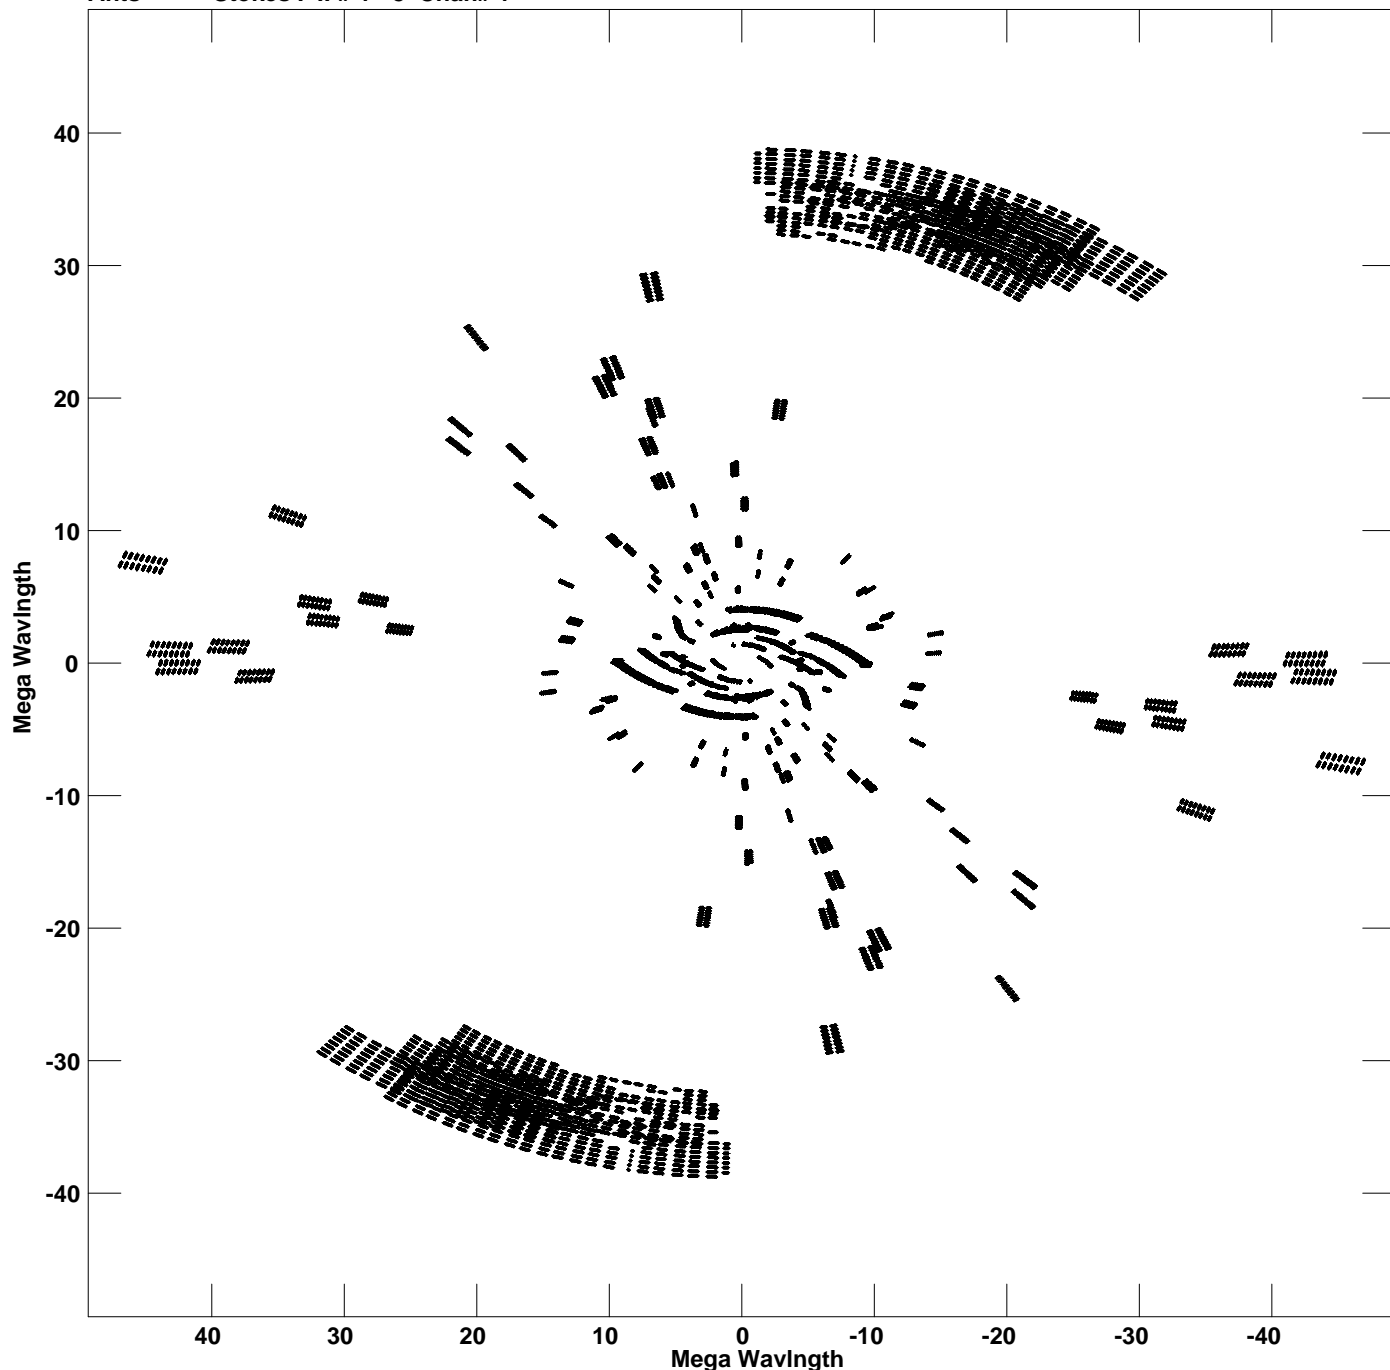

Plot file version 1 created 10-APR-2020 10:03:57
V vs U for NGC4051.MULTI.1 Source:NGC4051
Ants * - * Stokes I IF# 1 - 8 Chan# 1

Freq = 1.6027 GHz, Bw = 16.000 MHz