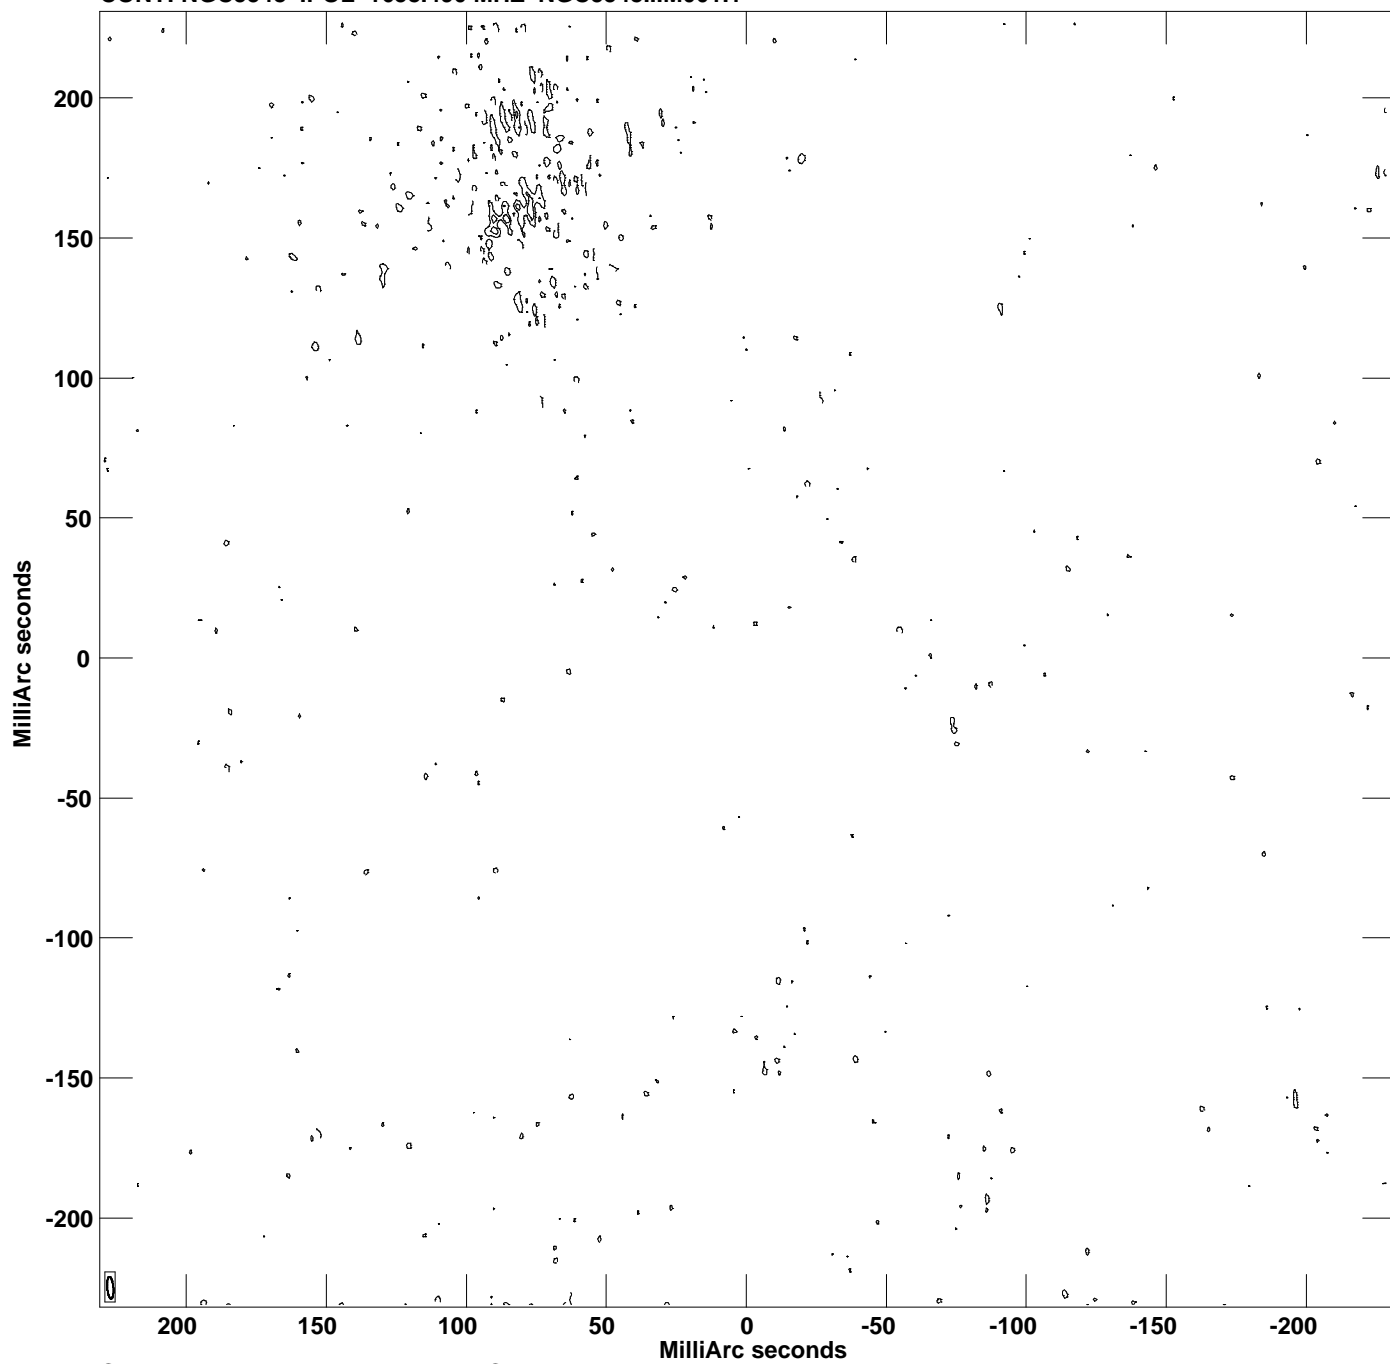

PLot file version 1 created 10-APR-2020 10:02:57  
CONT: NGC5548 IPOL 1658.490 MHZ NGC5548.IIM001.1

Center at RA 14 17 59.534000 DEC 25 08 12.440000  
Cont peak flux = 3.7631E-04 JY/BEAM  
Levs = 3.763E-06 \* (-33.1, 33.06, 66.11)