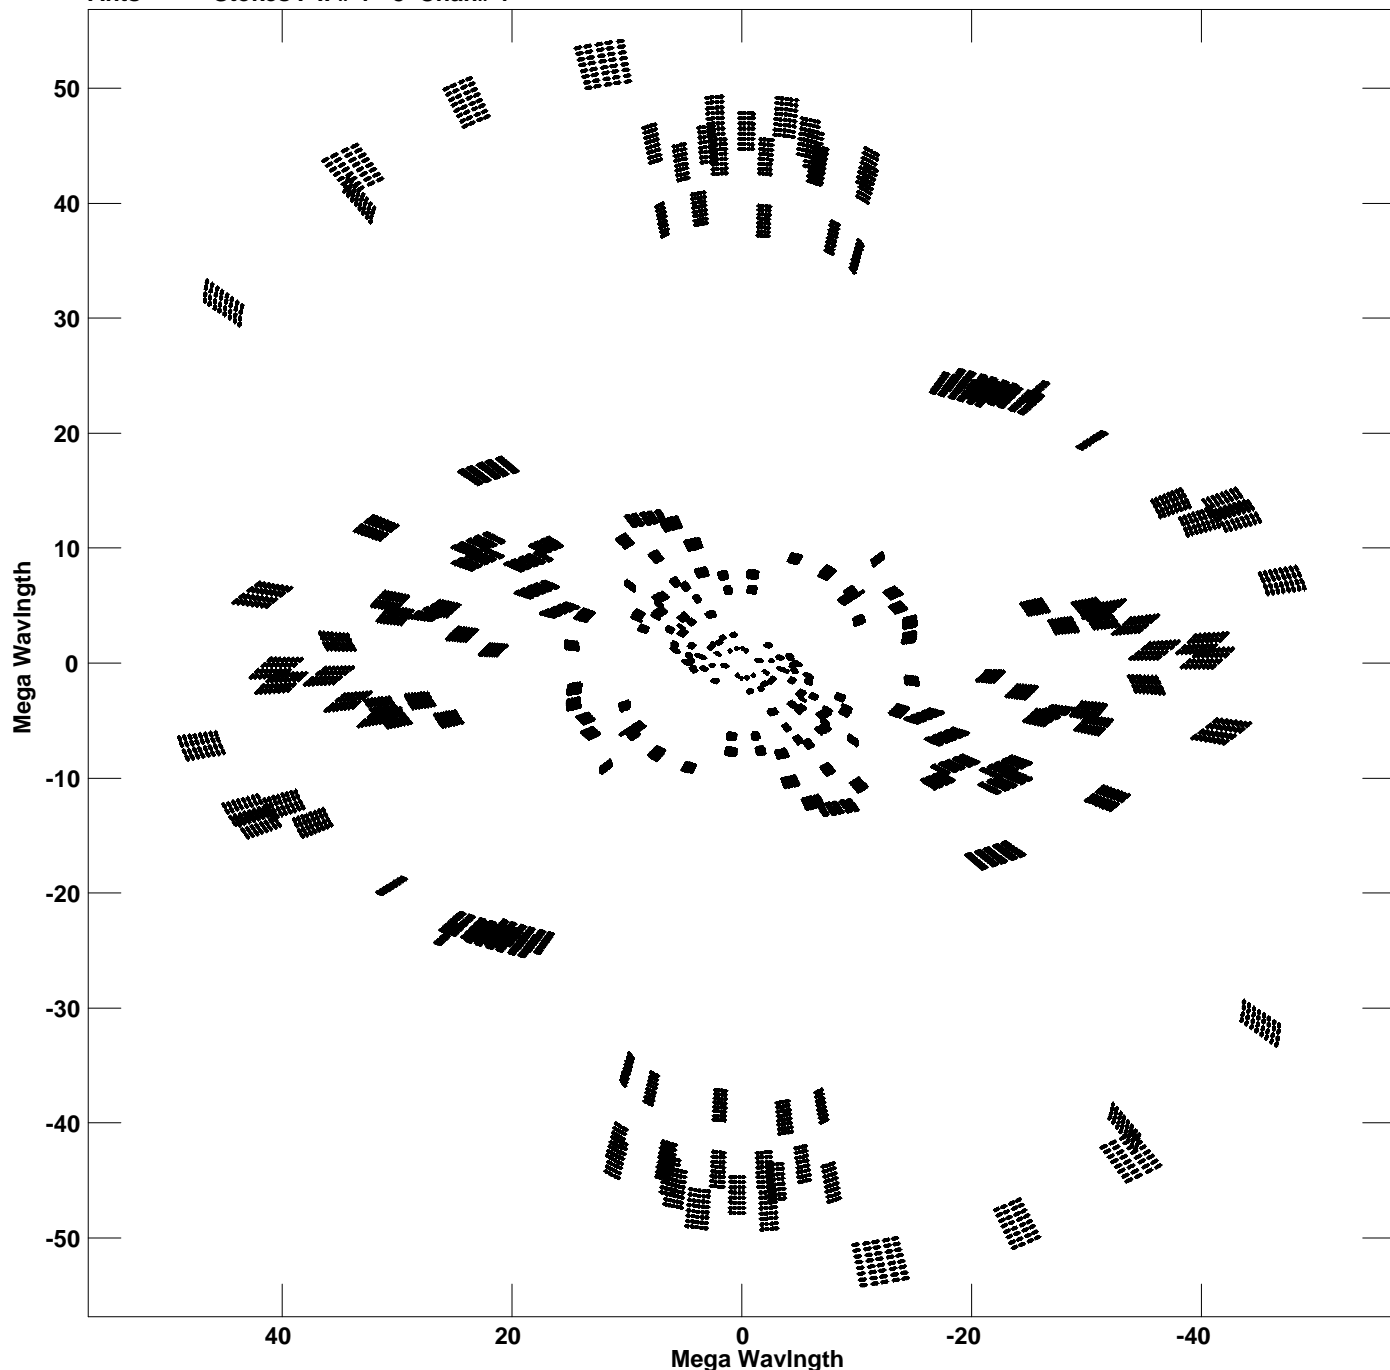

Plot file version 1 created 10-APR-2020 10:05:03
V vs U for NGC5548.MULTI.1 Source:NGC5548
Ants * - * Stokes I IF# 1 - 8 Chan# 1

Freq = 1.6027 GHz, Bw = 16.000 MHz