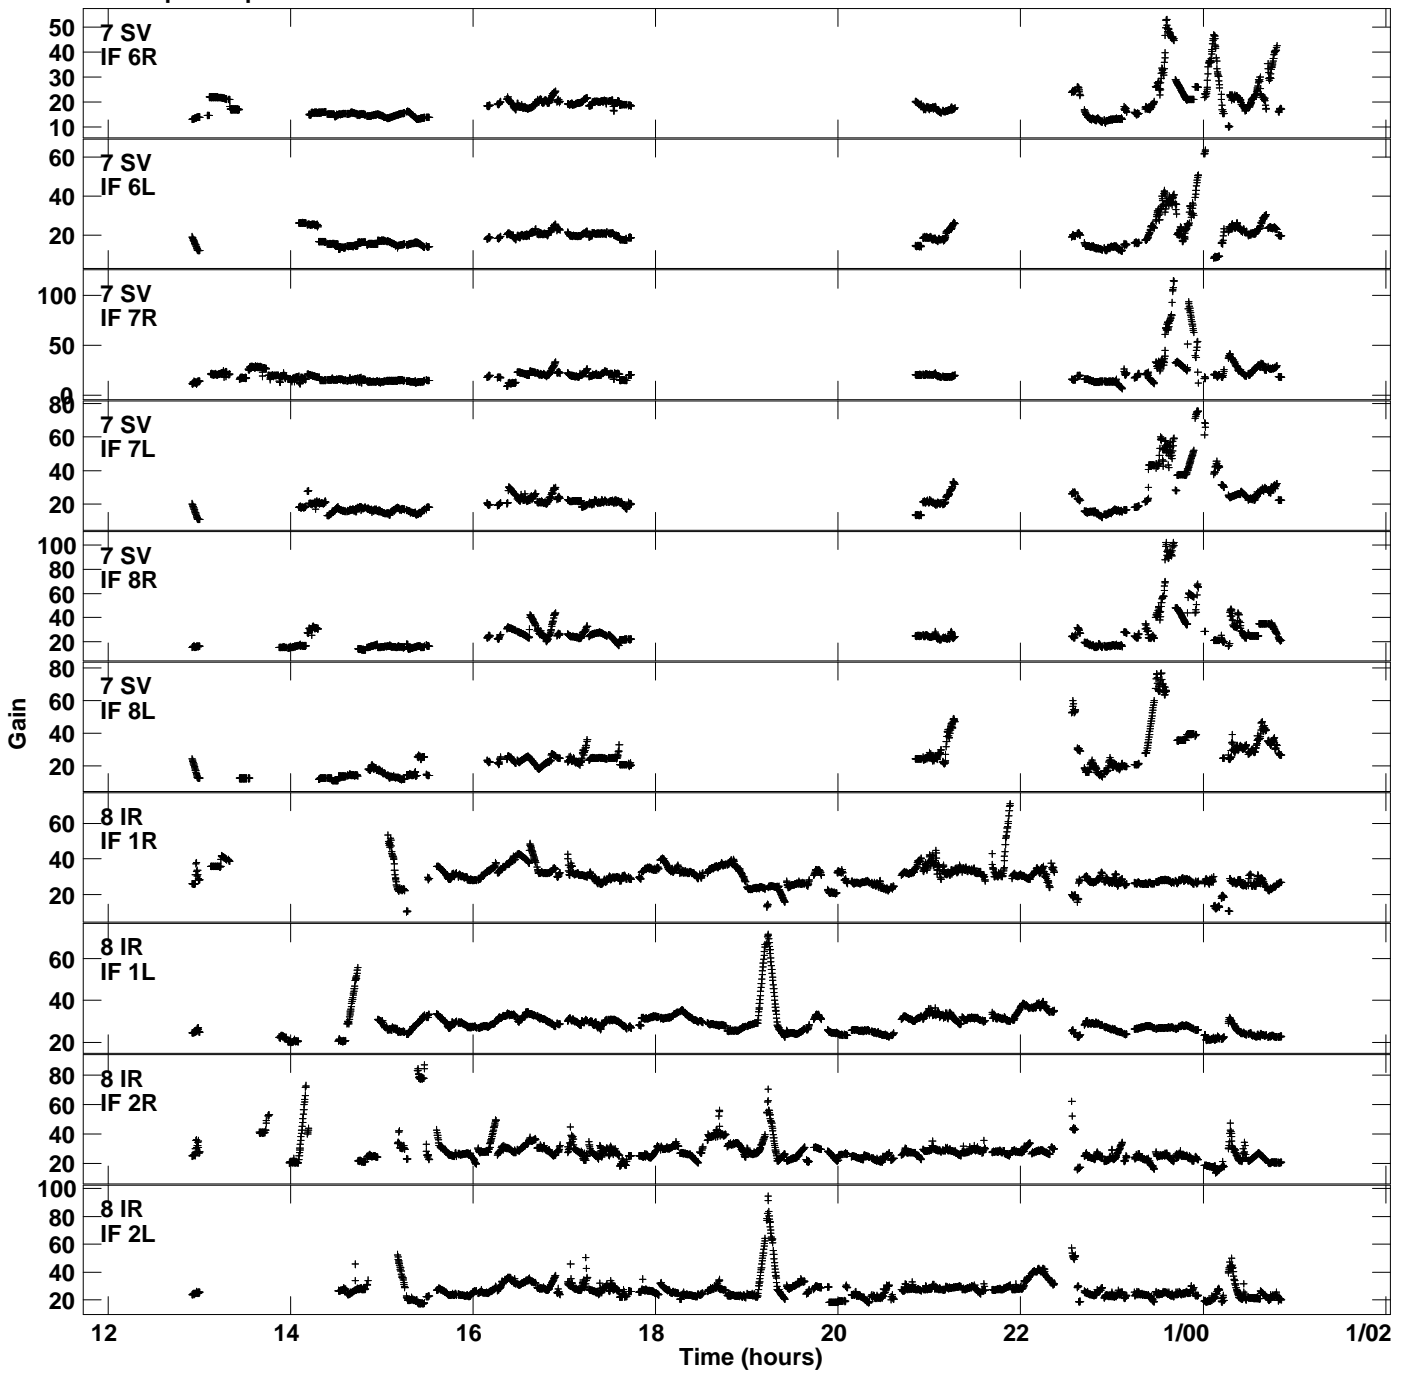

Plot file version 7 created 10-APR-2020 10:05:37
Gain amp vs UTC time for EP117A.TMP.1
CL 4 Rpol & Lpol IF 1 - 8

Plot file version 8 created 10-APR-2020 10:05:37
Gain amp vs UTC time for EP117A.TMP.1
CL 4 Rpol & Lpol IF 1 - 8

Plot file version 9 created 10-APR-2020 10:05:37
 Gain amp vs UTC time for EP117A.TMP.1
 CL 4 Rpol & Lpol IF 1 - 8

Plot file version 10 created 10-APR-2020 10:05:37
Gain amp vs UTC time for EP117A.TMP.1
CL 4 Rpol & Lpol IF 1 - 8