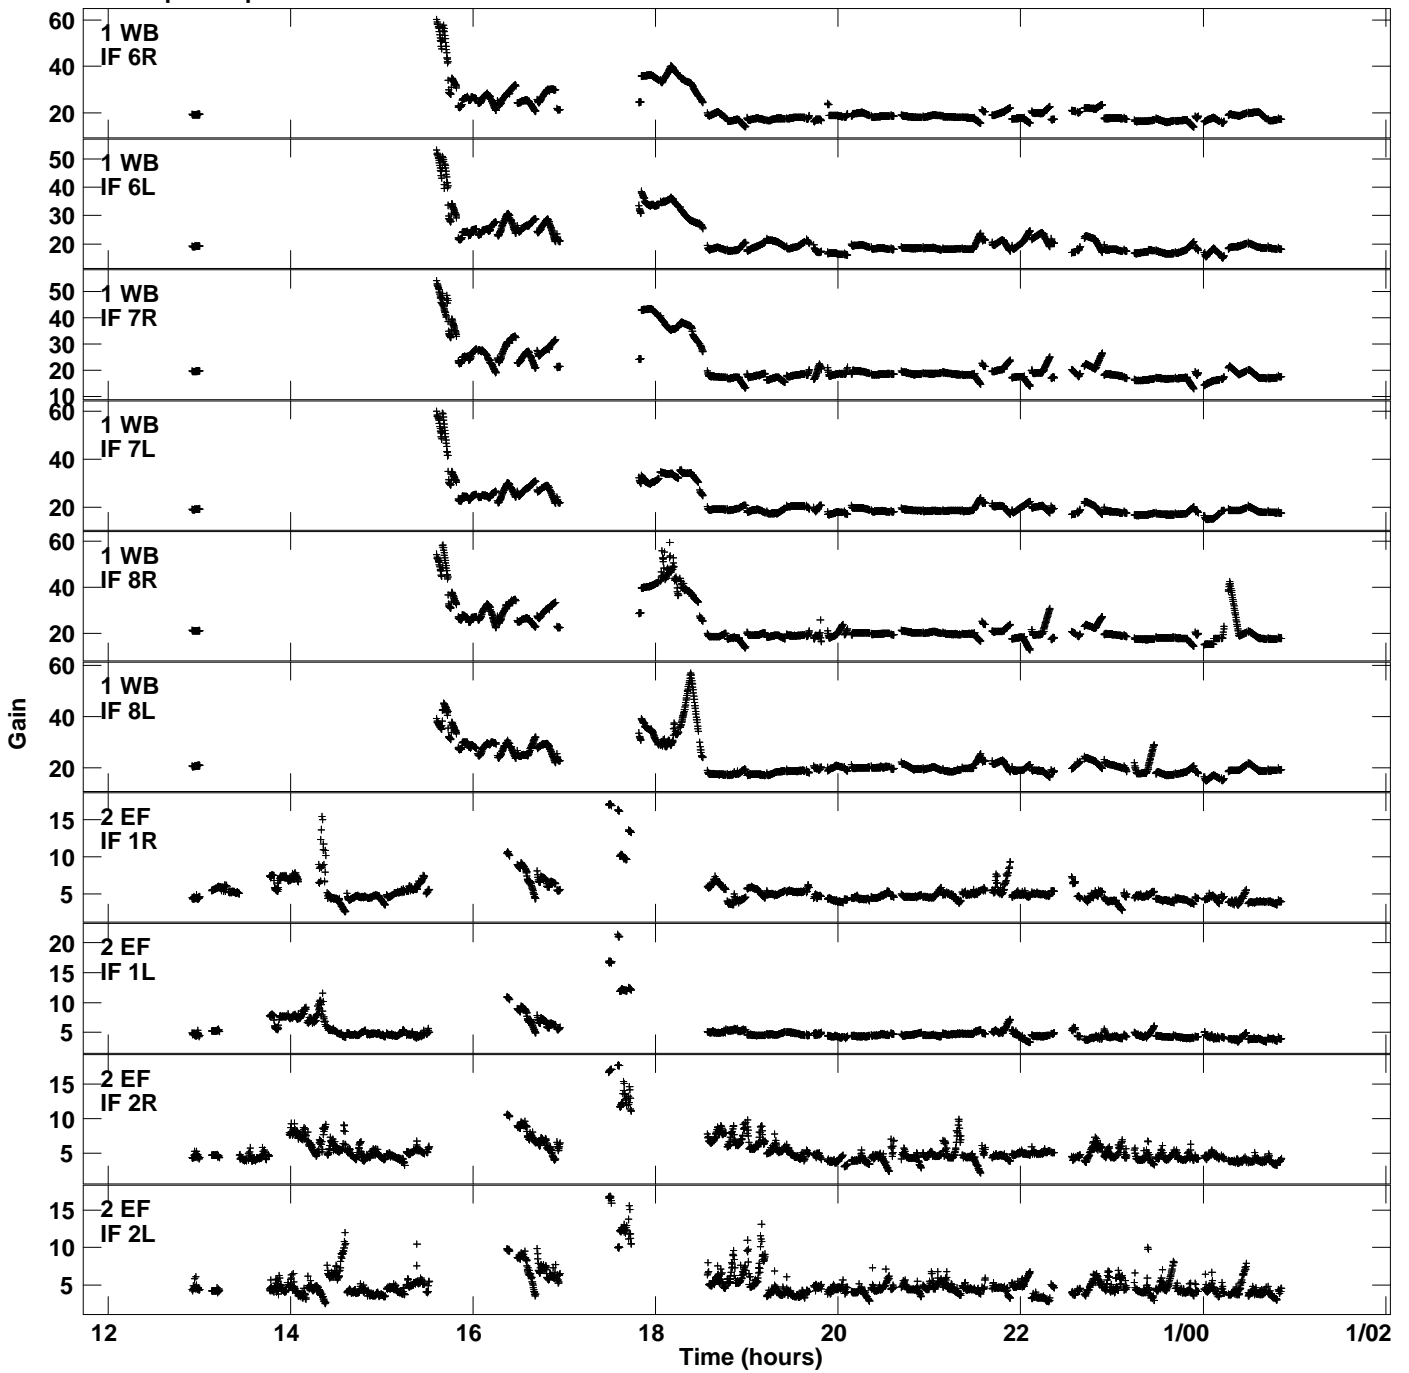

Plot file version 1 created 10-APR-2020 10:05:37
Gain amp vs UTC time for EP117A.TMP.1
CL 4 Rpol & Lpol IF 1 - 8

Plot file version 2 created 10-APR-2020 10:05:37
Gain amp vs UTC time for EP117A.TMP.1
CL 4 Rpol & Lpol IF 1 - 8

Plot file version 3 created 10-APR-2020 10:05:37
Gain amp vs UTC time for EP117A.TMP.1
CL 4 Rpol & Lpol IF 1 - 8

Plot file version 4 created 10-APR-2020 10:05:37
Gain amp vs UTC time for EP117A.TMP.1
CL 4 Rpol & Lpol IF 1 - 8

Plot file version 5 created 10-APR-2020 10:05:37
 Gain amp vs UTC time for EP117A.TMP.1
 CL 4 Rpol & Lpol IF 1 - 8

Plot file version 6 created 10-APR-2020 10:05:37
Gain amp vs UTC time for EP117A.TMP.1
CL 4 Rpol & Lpol IF 1 - 8

Plot file version 7 created 10-APR-2020 10:05:37
Gain amp vs UTC time for EP117A.TMP.1
CL 4 Rpol & Lpol IF 1 - 8

Plot file version 8 created 10-APR-2020 10:05:37
Gain amp vs UTC time for EP117A.TMP.1
CL 4 Rpol & Lpol IF 1 - 8