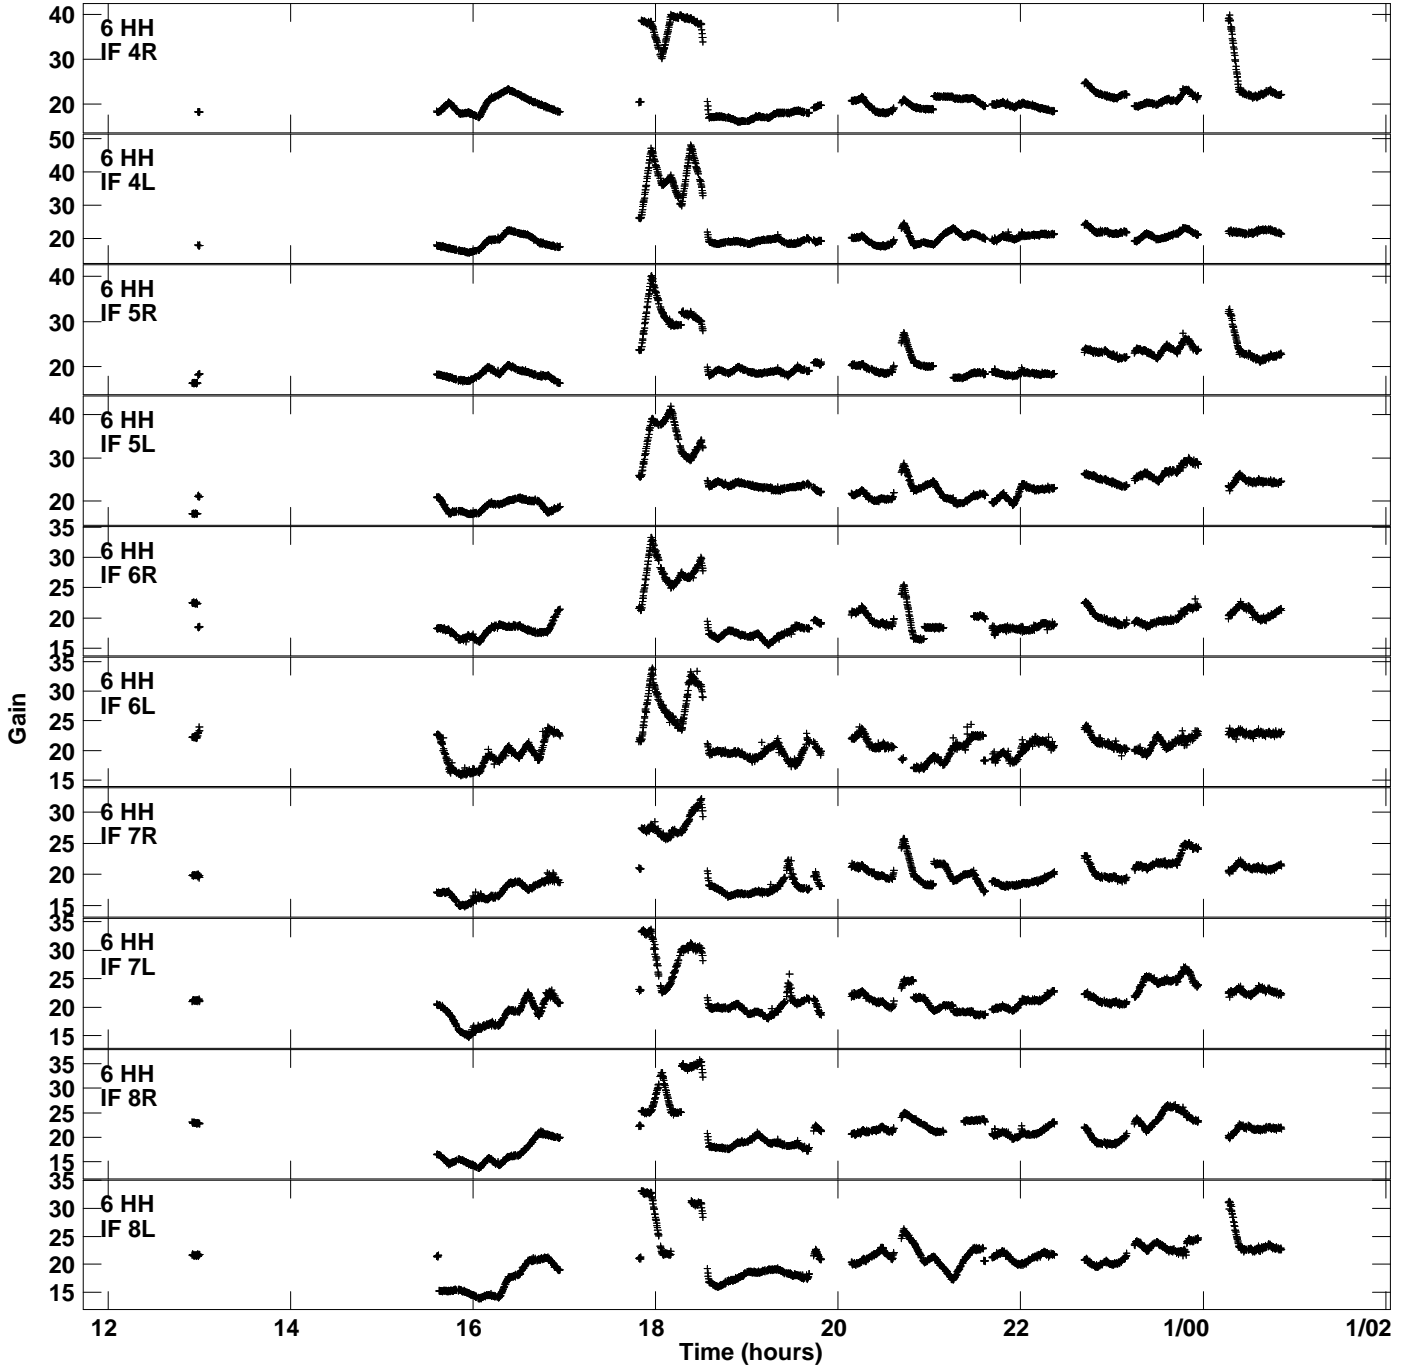

Plot file version 5 created 10-APR-2020 10:05:37
 Gain amp vs UTC time for EP117A.TMP.1
 CL 4 Rpol & Lpol IF 1 - 8

Plot file version 6 created 10-APR-2020 10:05:37
Gain amp vs UTC time for EP117A.TMP.1
CL 4 Rpol & Lpol IF 1 - 8

Plot file version 7 created 10-APR-2020 10:05:37
Gain amp vs UTC time for EP117A.TMP.1
CL 4 Rpol & Lpol IF 1 - 8

Plot file version 8 created 10-APR-2020 10:05:37
Gain amp vs UTC time for EP117A.TMP.1
CL 4 Rpol & Lpol IF 1 - 8