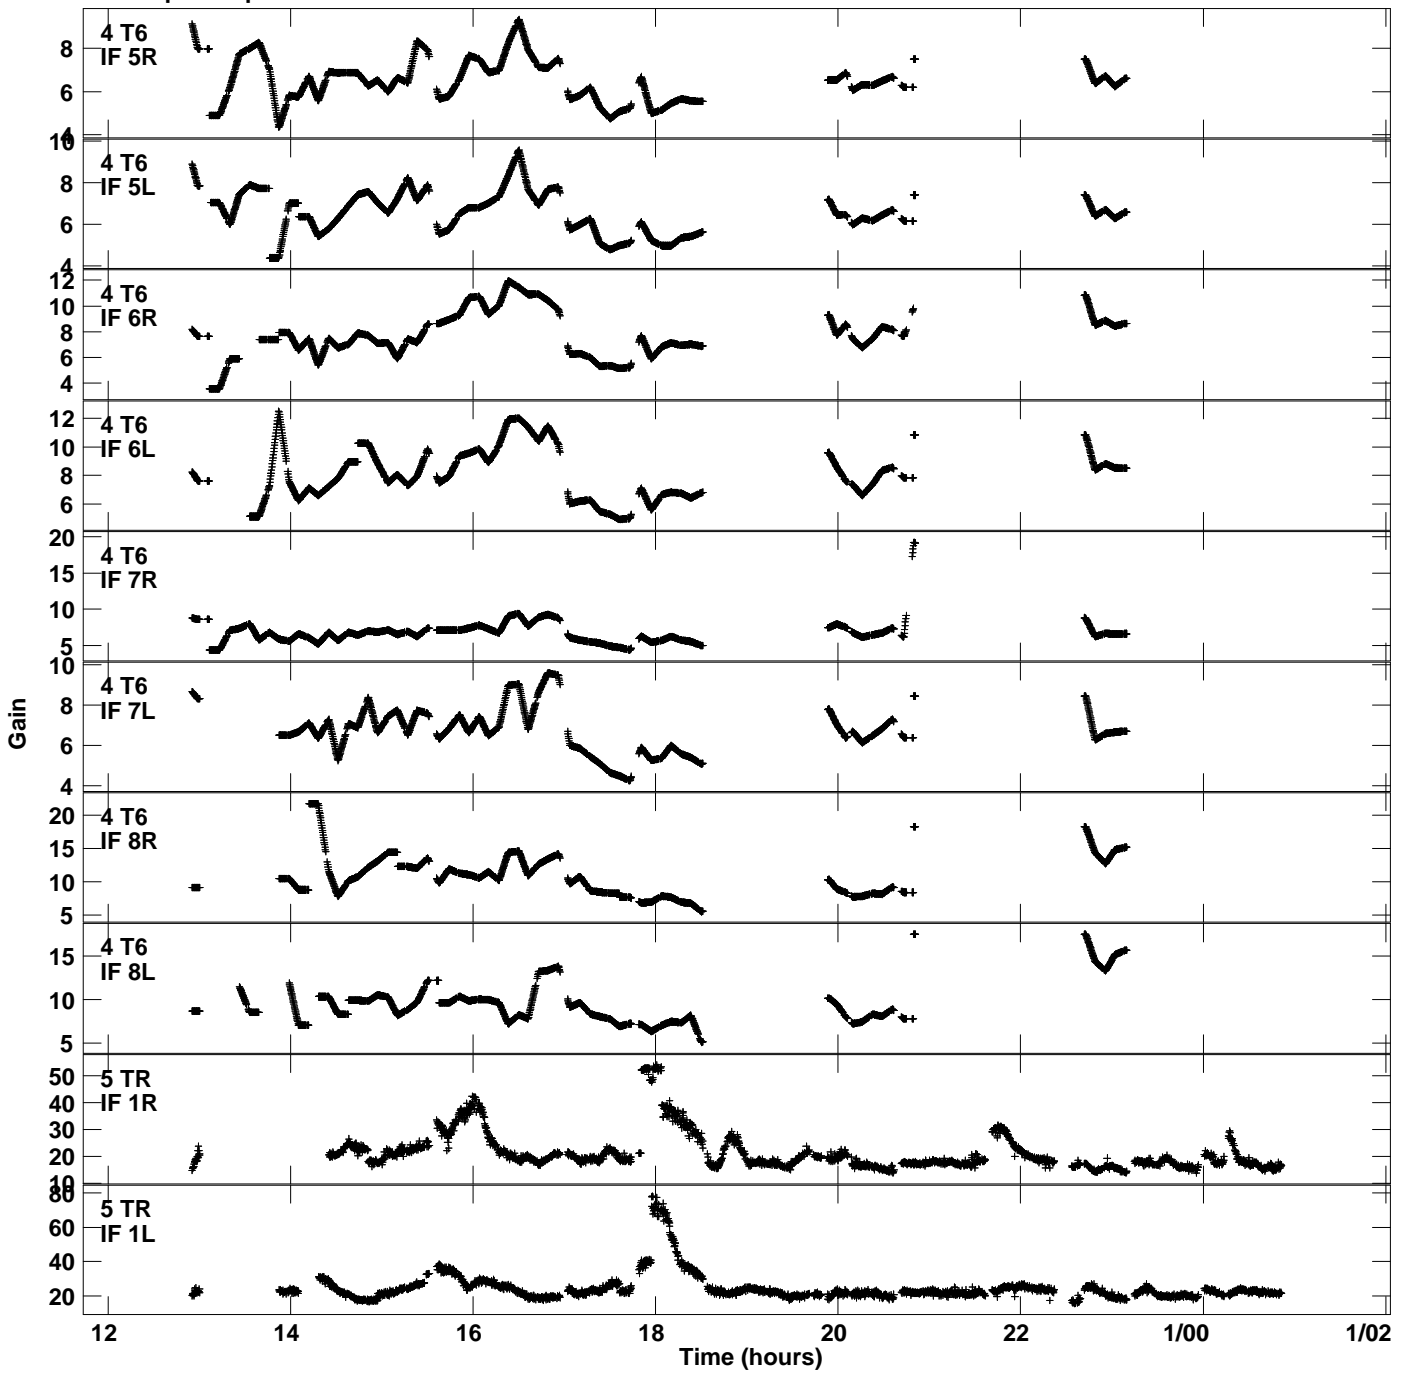

Plot file version 1 created 10-APR-2020 10:05:37
Gain amp vs UTC time for EP117A.TMP.1
CL 4 Rpol & Lpol IF 1 - 8

Plot file version 2 created 10-APR-2020 10:05:37
Gain amp vs UTC time for EP117A.TMP.1
CL 4 Rpol & Lpol IF 1 - 8

Plot file version 3 created 10-APR-2020 10:05:37
Gain amp vs UTC time for EP117A.TMP.1
CL 4 Rpol & Lpol IF 1 - 8

Plot file version 4 created 10-APR-2020 10:05:37
Gain amp vs UTC time for EP117A.TMP.1
CL 4 Rpol & Lpol IF 1 - 8

Plot file version 5 created 10-APR-2020 10:05:37
 Gain amp vs UTC time for EP117A.TMP.1
 CL 4 Rpol & Lpol IF 1 - 8

Plot file version 6 created 10-APR-2020 10:05:37
Gain amp vs UTC time for EP117A.TMP.1
CL 4 Rpol & Lpol IF 1 - 8

Plot file version 7 created 10-APR-2020 10:05:37
Gain amp vs UTC time for EP117A.TMP.1
CL 4 Rpol & Lpol IF 1 - 8

Plot file version 8 created 10-APR-2020 10:05:37
Gain amp vs UTC time for EP117A.TMP.1
CL 4 Rpol & Lpol IF 1 - 8