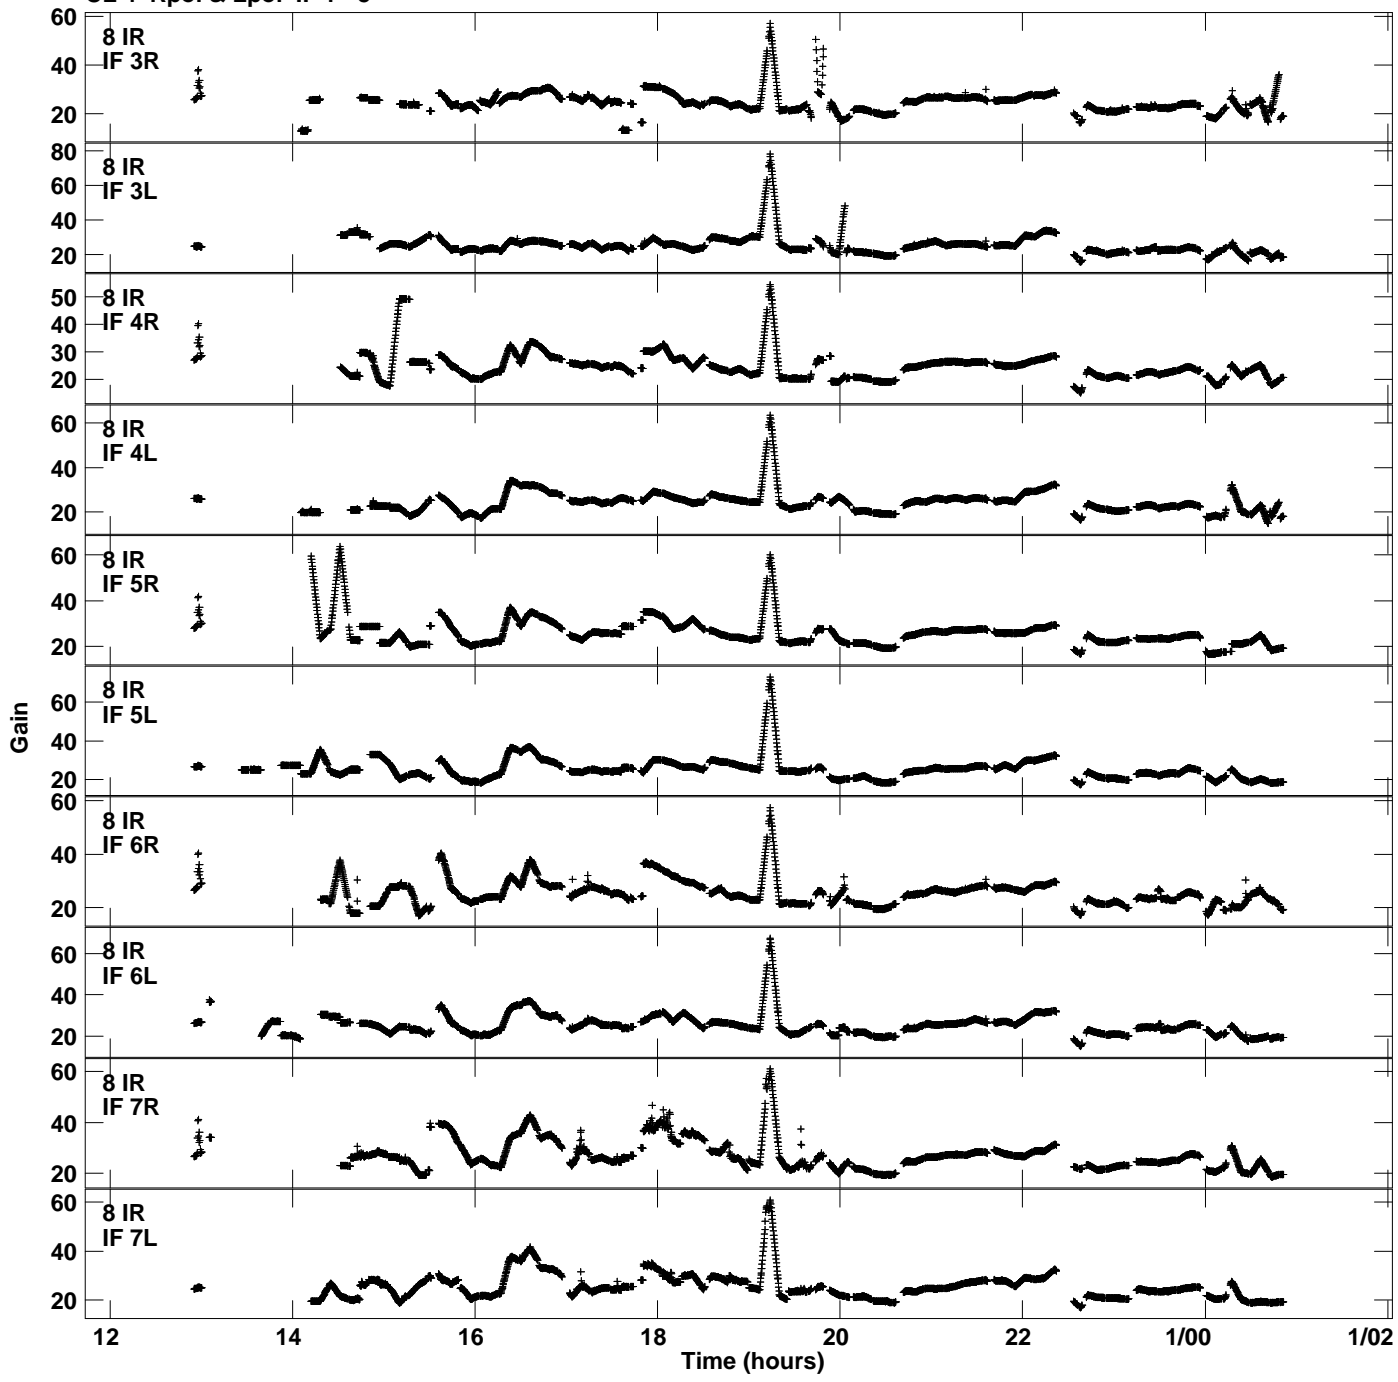

Plot file version 11 created 10-APR-2020 10:05:37
Gain amp vs UTC time for EP117A.TMP.1
CL 4 Rpol & Lpol IF 1 - 8