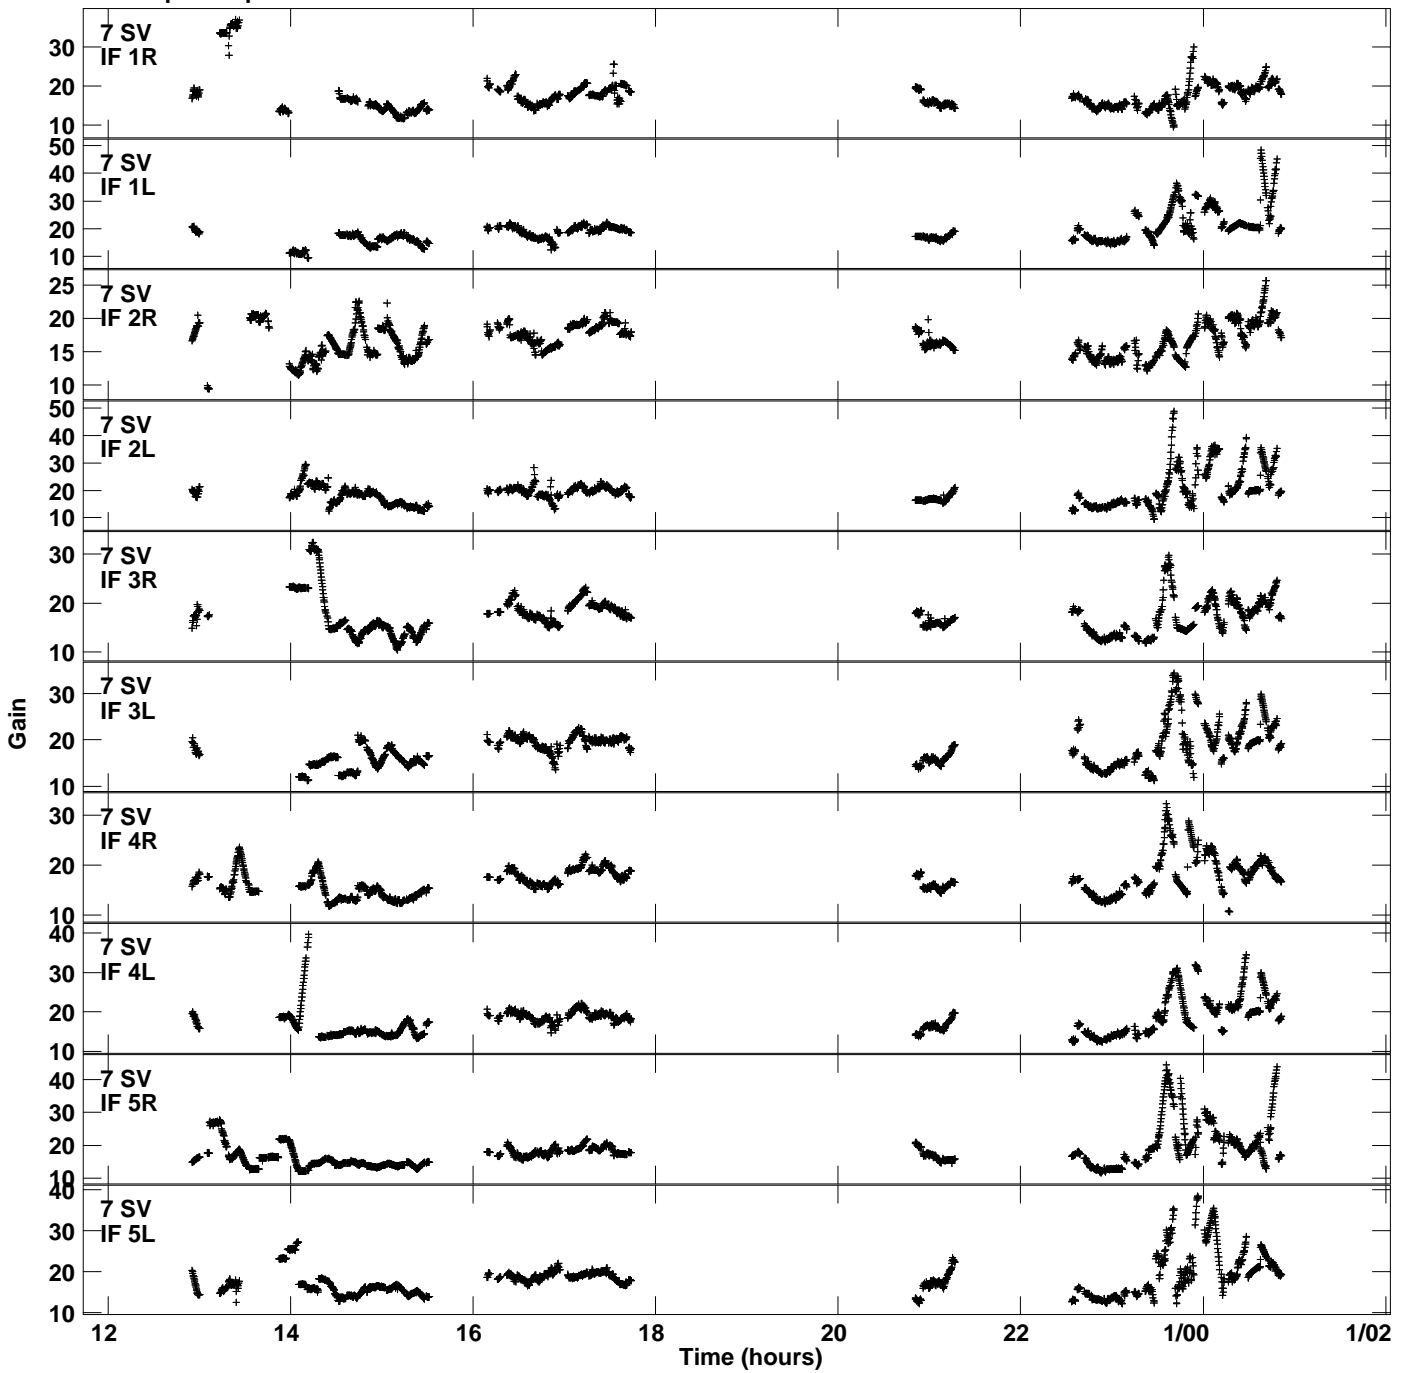

Plot file version 9 created 10-APR-2020 10:05:37
Gain amp vs UTC time for EP117A.TMP.1
CL 4 Rpol & Lpol IF 1 - 8