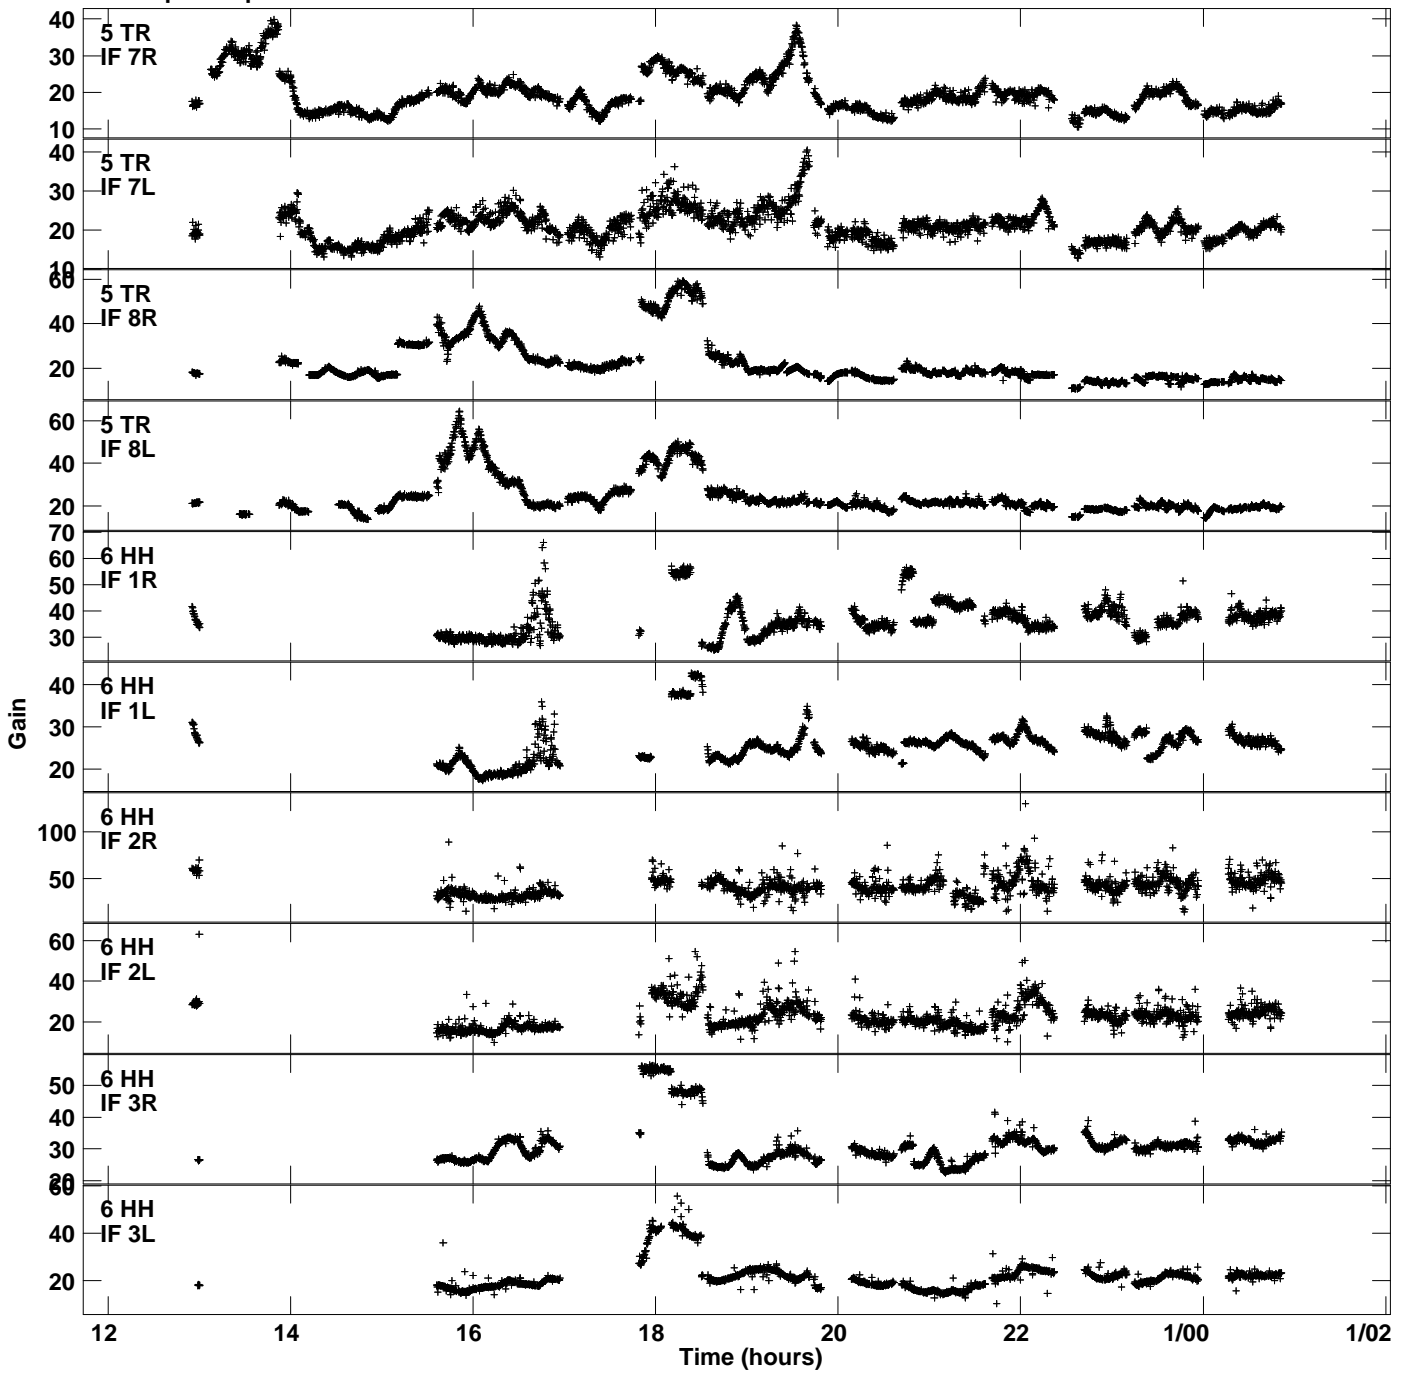

Plot file version 1 created 10-APR-2020 10:05:37
Gain amp vs UTC time for EP117A.TMP.1
CL 4 Rpol & Lpol IF 1 - 8

Plot file version 2 created 10-APR-2020 10:05:37
Gain amp vs UTC time for EP117A.TMP.1
CL 4 Rpol & Lpol IF 1 - 8

Plot file version 3 created 10-APR-2020 10:05:37
Gain amp vs UTC time for EP117A.TMP.1
CL 4 Rpol & Lpol IF 1 - 8

Plot file version 4 created 10-APR-2020 10:05:37
Gain amp vs UTC time for EP117A.TMP.1
CL 4 Rpol & Lpol IF 1 - 8

Plot file version 5 created 10-APR-2020 10:05:37
 Gain amp vs UTC time for EP117A.TMP.1
 CL 4 Rpol & Lpol IF 1 - 8

Plot file version 6 created 10-APR-2020 10:05:37
Gain amp vs UTC time for EP117A.TMP.1
CL 4 Rpol & Lpol IF 1 - 8

Plot file version 7 created 10-APR-2020 10:05:37
Gain amp vs UTC time for EP117A.TMP.1
CL 4 Rpol & Lpol IF 1 - 8

Plot file version 8 created 10-APR-2020 10:05:37
Gain amp vs UTC time for EP117A.TMP.1
CL 4 Rpol & Lpol IF 1 - 8