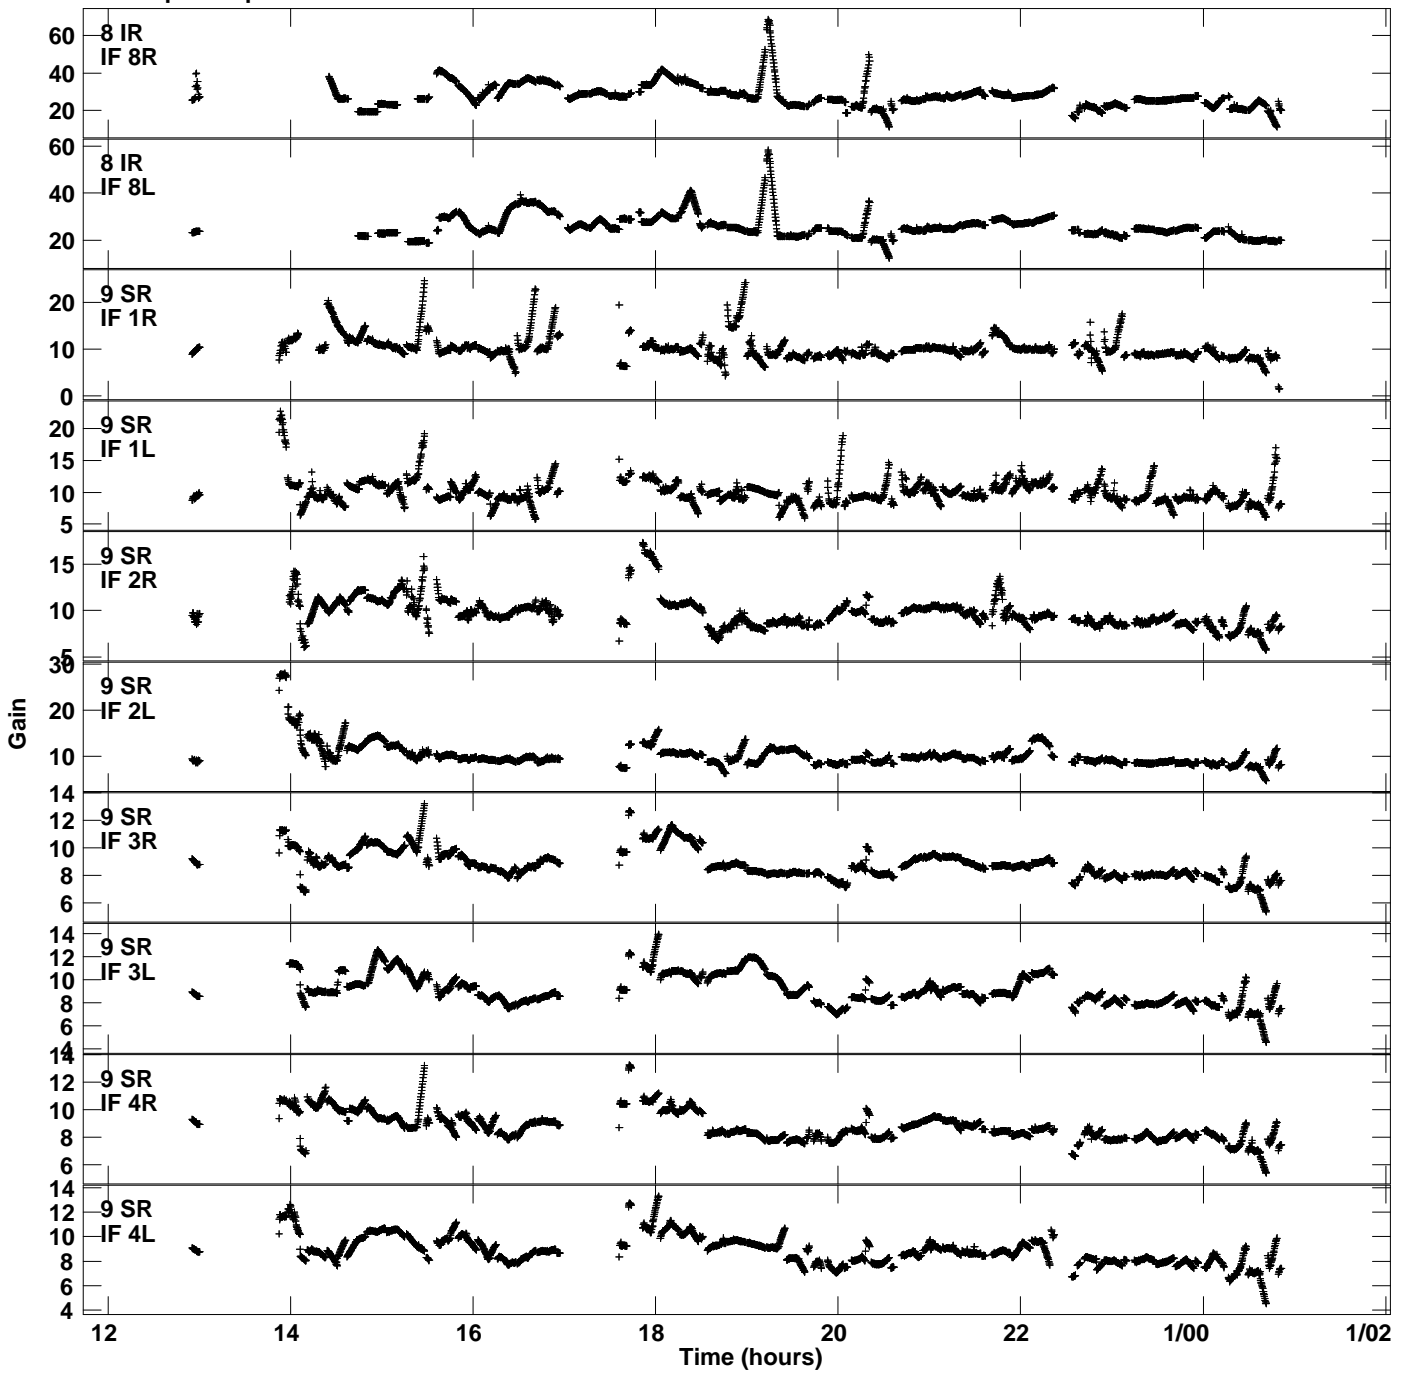

Plot file version 12 created 10-APR-2020 10:05:37
Gain amp vs UTC time for EP117A.TMP.1
CL 4 Rpol & Lpol IF 1 - 8