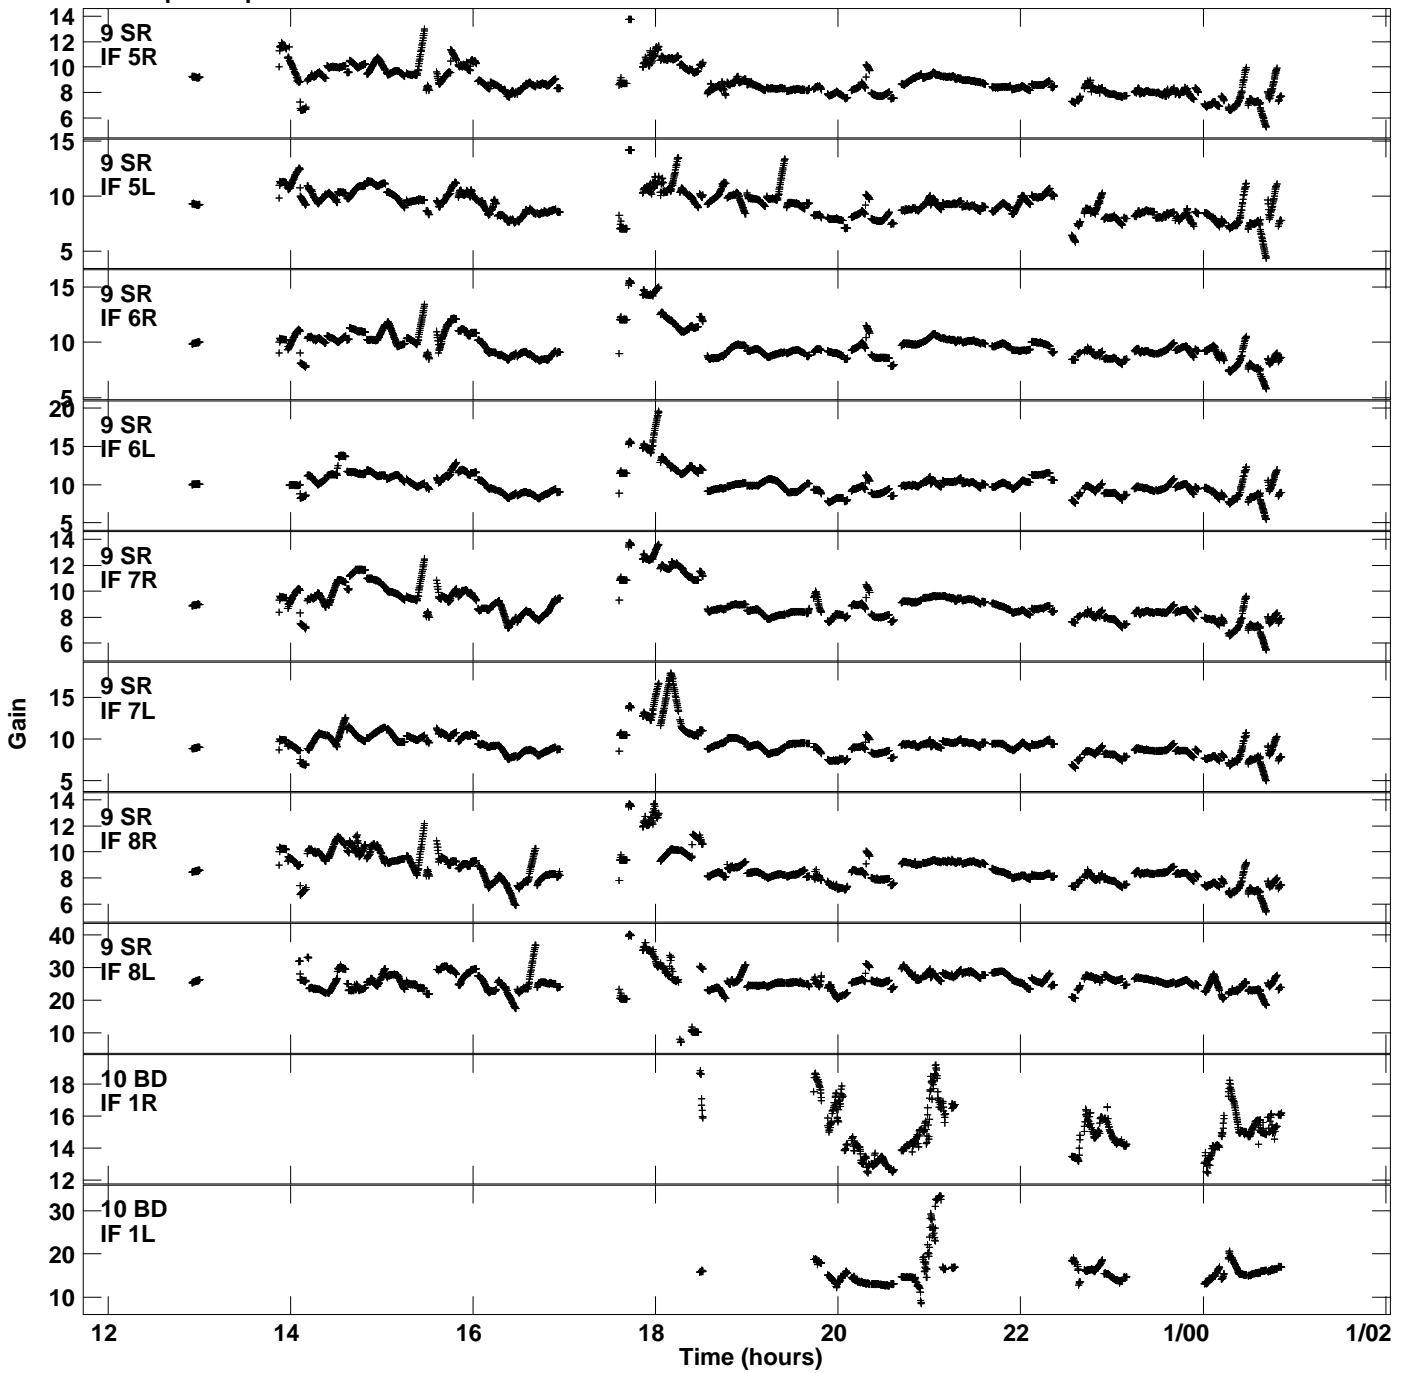

Plot file version 13 created 10-APR-2020 10:05:37
Gain amp vs UTC time for EP117A.TMP.1
CL 4 Rpol & Lpol IF 1 - 8