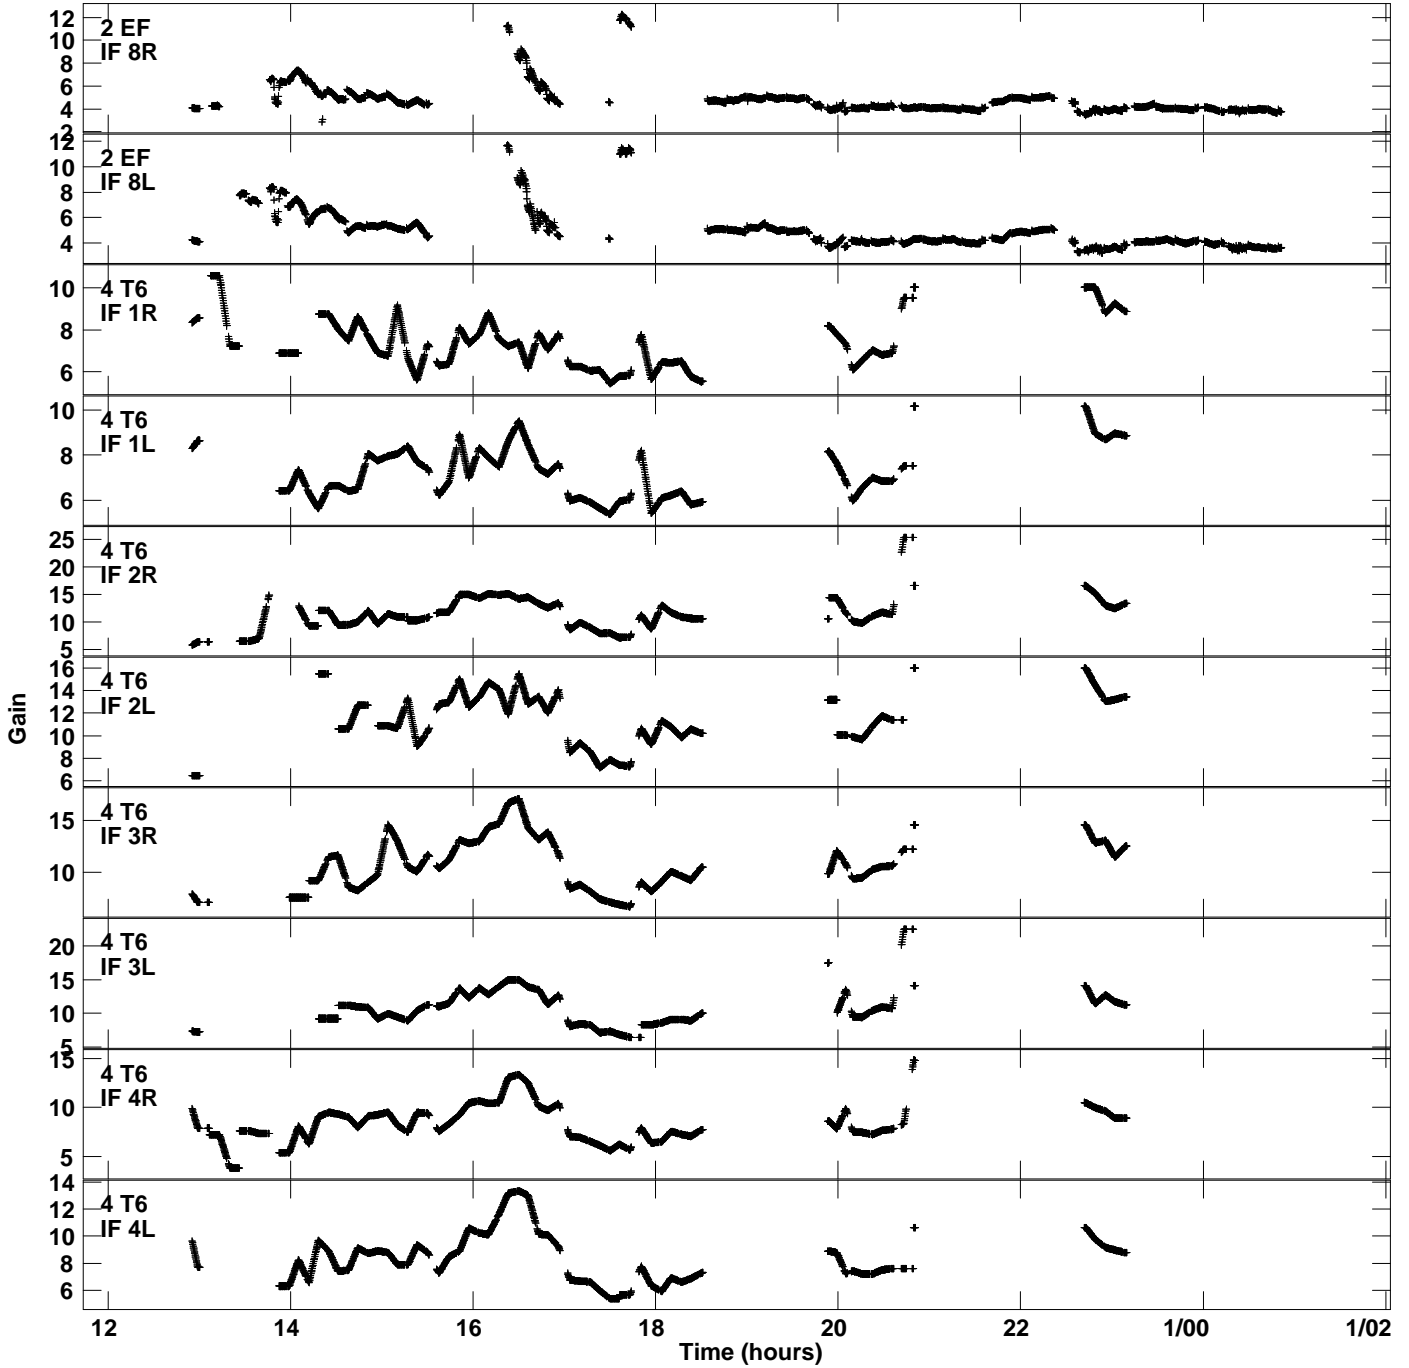

Plot file version 1 created 10-APR-2020 10:05:37
Gain amp vs UTC time for EP117A.TMP.1
CL 4 Rpol & Lpol IF 1 - 8

Plot file version 2 created 10-APR-2020 10:05:37
Gain amp vs UTC time for EP117A.TMP.1
CL 4 Rpol & Lpol IF 1 - 8

Plot file version 3 created 10-APR-2020 10:05:37
Gain amp vs UTC time for EP117A.TMP.1
CL 4 Rpol & Lpol IF 1 - 8

Plot file version 4 created 10-APR-2020 10:05:37
Gain amp vs UTC time for EP117A.TMP.1
CL 4 Rpol & Lpol IF 1 - 8

Plot file version 5 created 10-APR-2020 10:05:37
 Gain amp vs UTC time for EP117A.TMP.1
 CL 4 Rpol & Lpol IF 1 - 8

Plot file version 6 created 10-APR-2020 10:05:37
Gain amp vs UTC time for EP117A.TMP.1
CL 4 Rpol & Lpol IF 1 - 8

Plot file version 7 created 10-APR-2020 10:05:37
Gain amp vs UTC time for EP117A.TMP.1
CL 4 Rpol & Lpol IF 1 - 8

Plot file version 8 created 10-APR-2020 10:05:37
Gain amp vs UTC time for EP117A.TMP.1
CL 4 Rpol & Lpol IF 1 - 8