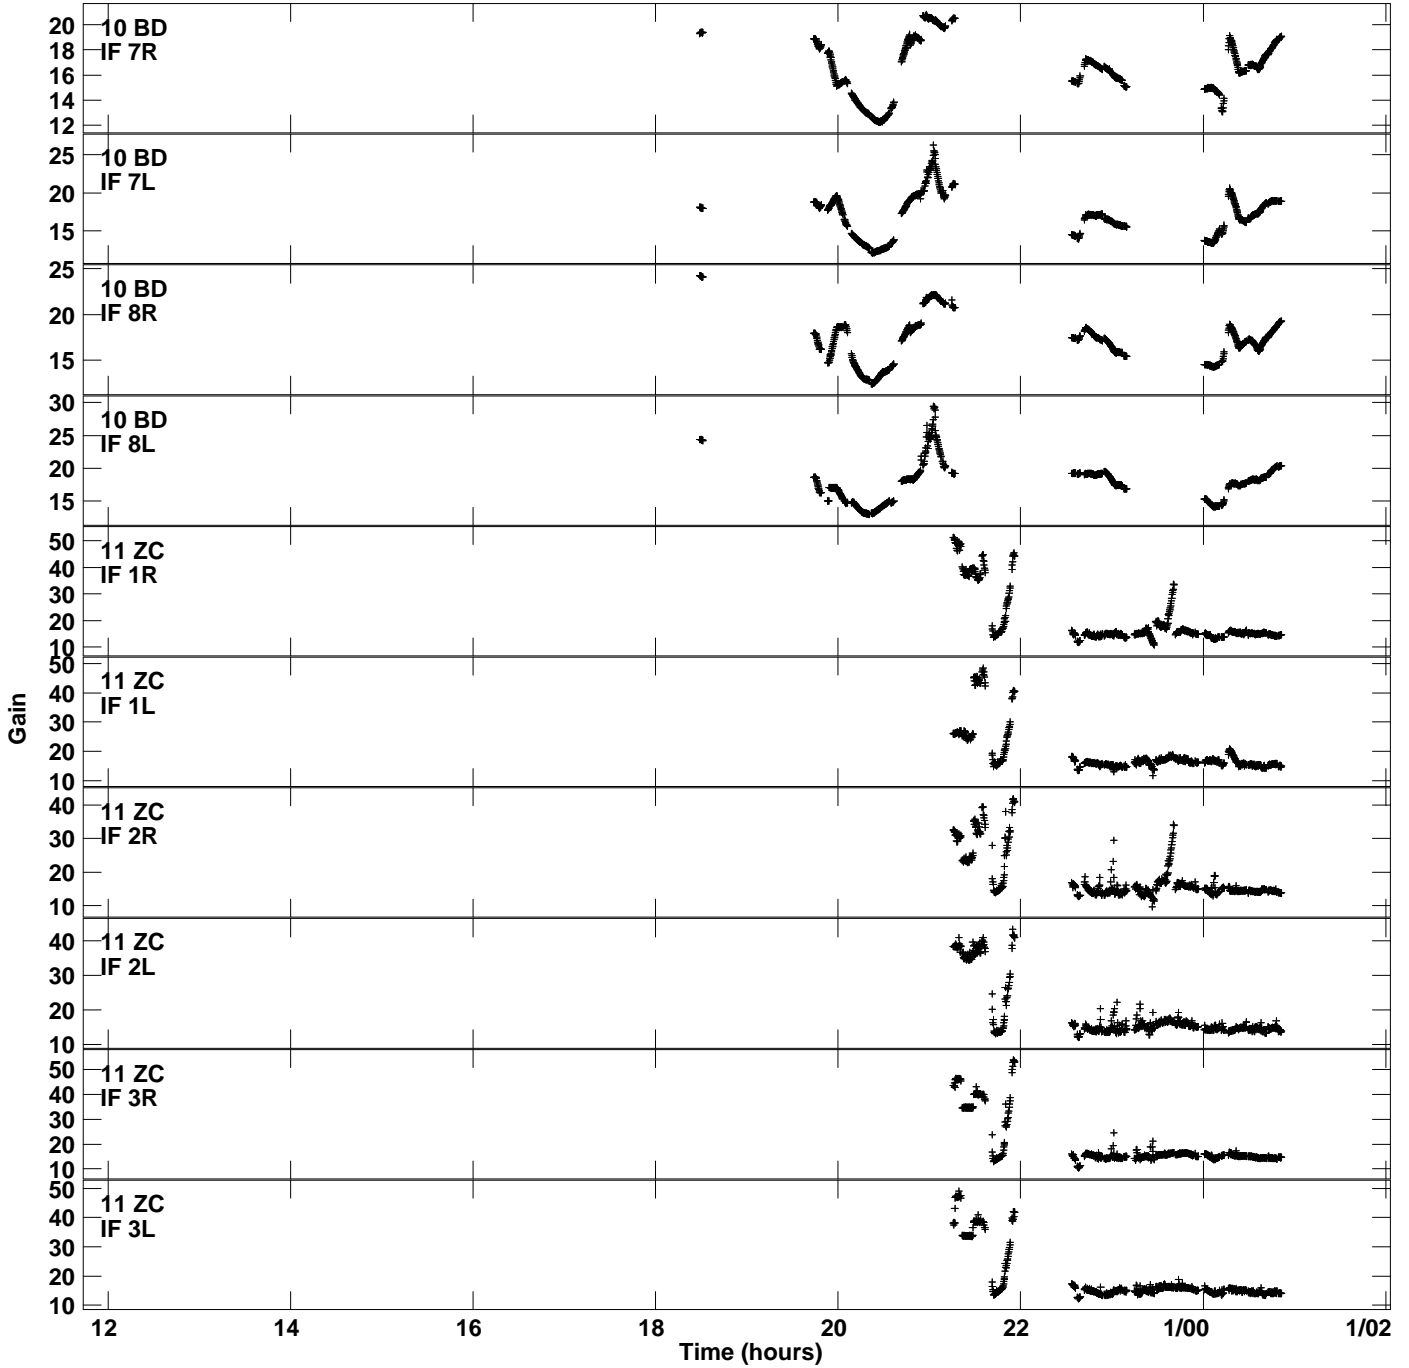

Plot file version 15 created 10-APR-2020 10:05:37
Gain amp vs UTC time for EP117A.TMP.1
CL 4 Rpol & Lpol IF 1 - 8