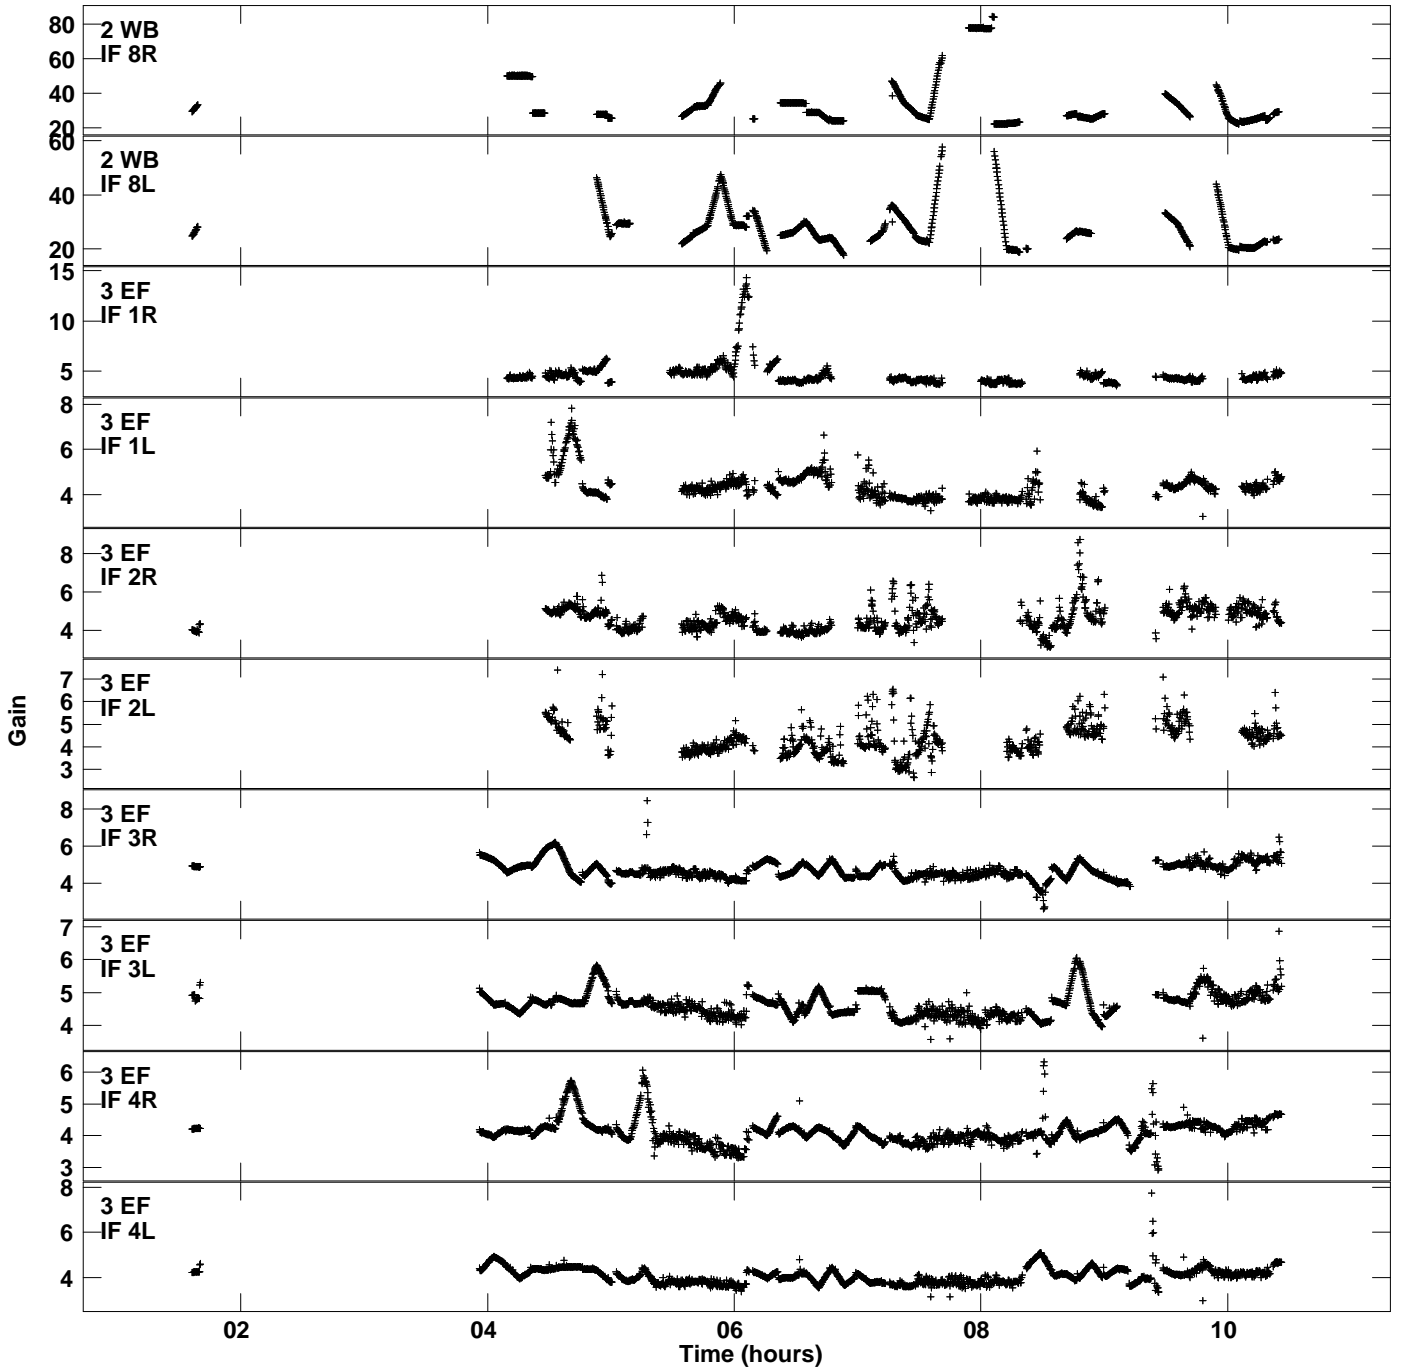

Plot file version 1 created 25-JUN-2020 11:44:36
Gain amp vs UTC time for EP117B.TMP.1
CL 4 Rpol & Lpol IF 1 - 8

Plot file version 2 created 25-JUN-2020 11:44:36
Gain amp vs UTC time for EP117B.TMP.1
CL 4 Rpol & Lpol IF 1 - 8

Plot file version 3 created 25-JUN-2020 11:44:36
Gain amp vs UTC time for EP117B.TMP.1
CL 4 Rpol & Lpol IF 1 - 8

Plot file version 4 created 25-JUN-2020 11:44:36
Gain amp vs UTC time for EP117B.TMP.1
CL 4 Rpol & Lpol IF 1 - 8

Plot file version 5 created 25-JUN-2020 11:44:36
Gain amp vs UTC time for EP117B.TMP.1
CL 4 Rpol & Lpol IF 1 - 8

Plot file version 6 created 25-JUN-2020 11:44:36
Gain amp vs UTC time for EP117B.TMP.1
CL 4 Rpol & Lpol IF 1 - 8

Plot file version 7 created 25-JUN-2020 11:44:36
Gain amp vs UTC time for EP117B.TMP.1
CL 4 Rpol & Lpol IF 1 - 8

Plot file version 8 created 25-JUN-2020 11:44:36
Gain amp vs UTC time for EP117B.TMP.1
CL 4 Rpol & Lpol IF 1 - 8