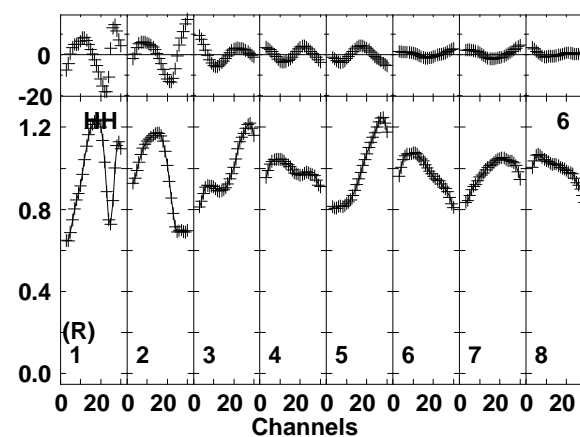

Plot file version 1 created 14-MAY-2020 19:01:18
 EP120.UVDATA.1
 Freq = 1.5950 GHz, Bw = 16.000 MH Bandpass table # 1

Lower frame: BP ampl Top frame: BP phase
 Bandpass table spectrum Antenna: *
 Timerange: 00/00:00:01 to 999/00:00:00

Plot file version 2 created 14-MAY-2020 19:01:18
 EP120.UVDATA.1
 Freq = 1.5950 GHz, Bw = 16.000 MH Bandpass table # 1

Lower frame: BP ampl Top frame: BP phase
 Bandpass table spectrum Antenna: *
 Timerange: 00/00:00:01 to 999/00:00:00