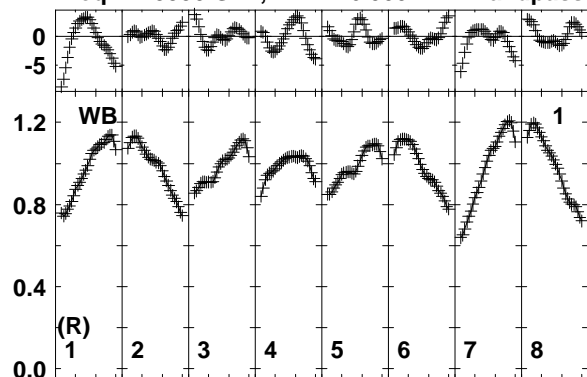

Plot file version 1 created 14-MAY-2020 19:01:18
 EP120.UVDATA.1
 Freq = 1.5950 GHz, Bw = 16.000 MH Bandpass table # 1

Lower frame: BP ampl Top frame: BP phase
 Bandpass table spectrum Antenna: *
 Timerange: 00/00:00:01 to 999/00:00:00

Plot file version 2 created 14-MAY-2020 19:01:18
 EP120.UVDATA.1
 Freq = 1.5950 GHz, Bw = 16.000 MH Bandpass table # 1

Lower frame: BP ampl Top frame: BP phase
 Bandpass table spectrum Antenna: *
 Timerange: 00/00:00:01 to 999/00:00:00