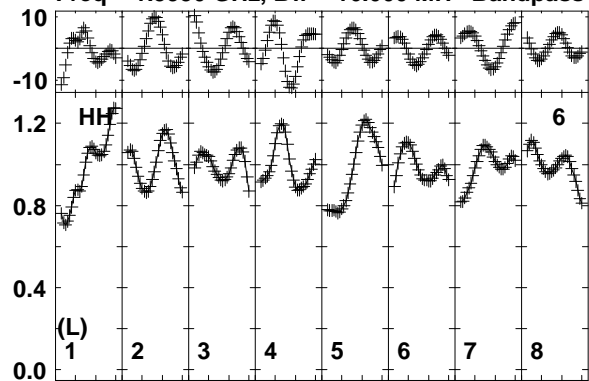

Plot file version 1 created 14-MAY-2020 19:01:18
 EP120.UVDATA.1
 Freq = 1.5950 GHz, Bw = 16.000 MH Bandpass table # 1

Lower frame: BP ampl Top frame: BP phase
 Bandpass table spectrum Antenna: *
 Timerange: 00/00:00:01 to 999/00:00:00

Plot file version 2 created 14-MAY-2020 19:01:18
 EP120.UVDATA.1
 Freq = 1.5950 GHz, Bw = 16.000 MH Bandpass table # 1

Lower frame: BP ampl Top frame: BP phase
 Bandpass table spectrum Antenna: *
 Timerange: 00/00:00:01 to 999/00:00:00