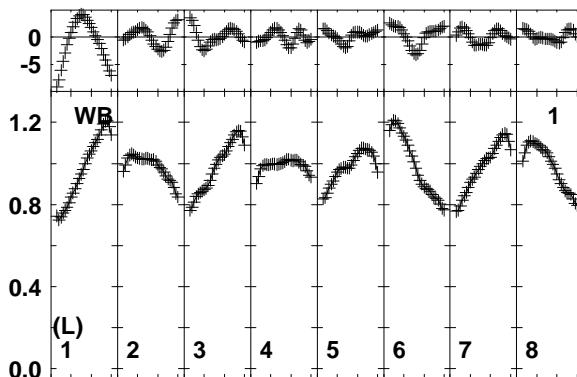

Plot file version 1 created 14-MAY-2020 19:01:18
 EP120.UVDATA.1
 Freq = 1.5950 GHz, Bw = 16.000 MH Bandpass table # 1

Lower frame: BP ampl Top frame: BP phase
 Bandpass table spectrum Antenna: *
 Timerange: 00/00:00:01 to 999/00:00:00

Plot file version 2 created 14-MAY-2020 19:01:18
 EP120.UVDATA.1
 Freq = 1.5950 GHz, Bw = 16.000 MH Bandpass table # 1

Lower frame: BP ampl Top frame: BP phase
 Bandpass table spectrum Antenna: *
 Timerange: 00/00:00:01 to 999/00:00:00