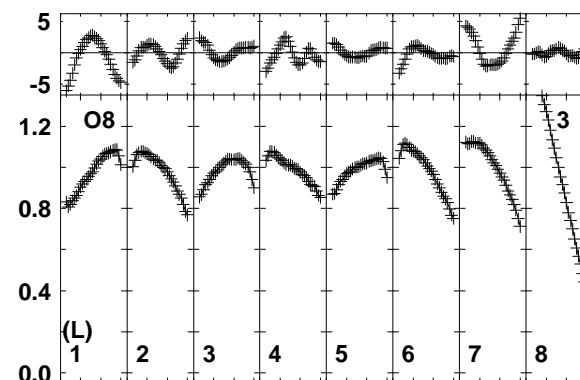

Plot file version 1 created 14-MAY-2020 19:01:18
 EP120.UVDATA.1
 Freq = 1.5950 GHz, Bw = 16.000 MH Bandpass table # 1

Lower frame: BP ampl Top frame: BP phase
 Bandpass table spectrum Antenna: *
 Timerange: 00/00:00:01 to 999/00:00:00

Plot file version 2 created 14-MAY-2020 19:01:18
 EP120.UVDATA.1
 Freq = 1.5950 GHz, Bw = 16.000 MH Bandpass table # 1

Lower frame: BP ampl Top frame: BP phase
 Bandpass table spectrum Antenna: *
 Timerange: 00/00:00:01 to 999/00:00:00