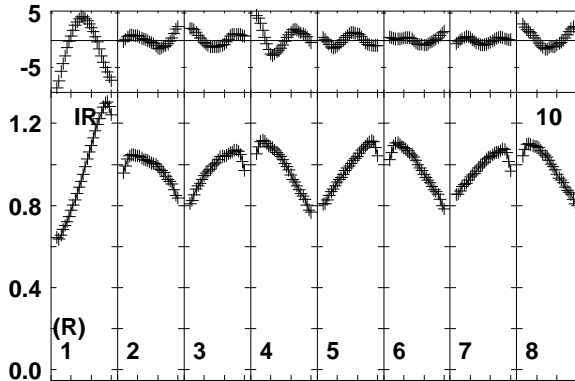

Plot file version 1 created 14-MAY-2020 19:01:18
 EP120.UVDATA.1
 Freq = 1.5950 GHz, Bw = 16.000 MH Bandpass table # 1

Lower frame: BP ampl Top frame: BP phase
 Bandpass table spectrum Antenna: *
 Timerange: 00/00:00:01 to 999/00:00:00

Plot file version 2 created 14-MAY-2020 19:01:18
 EP120.UVDATA.1
 Freq = 1.5950 GHz, Bw = 16.000 MH Bandpass table # 1

Lower frame: BP ampl Top frame: BP phase
 Bandpass table spectrum Antenna: *
 Timerange: 00/00:00:01 to 999/00:00:00