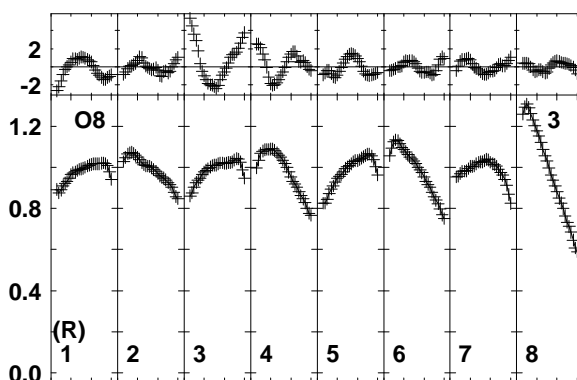

Plot file version 1 created 14-MAY-2020 19:01:18
 EP120.UVDATA.1
 Freq = 1.5950 GHz, Bw = 16.000 MH Bandpass table # 1

Lower frame: BP ampl Top frame: BP phase
 Bandpass table spectrum Antenna: *
 Timerange: 00/00:00:01 to 999/00:00:00

Plot file version 2 created 14-MAY-2020 19:01:18
 EP120.UVDATA.1
 Freq = 1.5950 GHz, Bw = 16.000 MH Bandpass table # 1

Lower frame: BP ampl Top frame: BP phase
 Bandpass table spectrum Antenna: *
 Timerange: 00/00:00:01 to 999/00:00:00