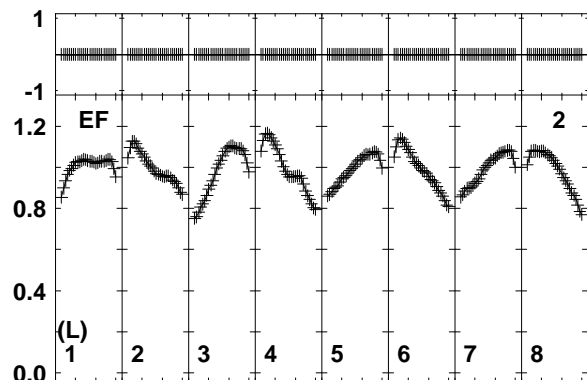

Plot file version 1 created 14-MAY-2020 19:01:18
 EP120.UVDATA.1
 Freq = 1.5950 GHz, Bw = 16.000 MH Bandpass table # 1

Lower frame: BP ampl Top frame: BP phase
 Bandpass table spectrum Antenna: *
 Timerange: 00/00:00:01 to 999/00:00:00

Plot file version 2 created 14-MAY-2020 19:01:18
 EP120.UVDATA.1
 Freq = 1.5950 GHz, Bw = 16.000 MH Bandpass table # 1

Lower frame: BP ampl Top frame: BP phase
 Bandpass table spectrum Antenna: *
 Timerange: 00/00:00:01 to 999/00:00:00