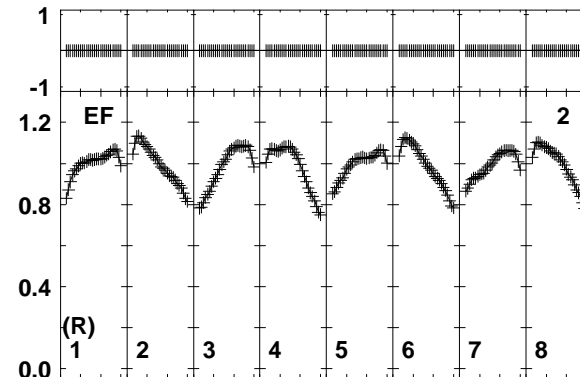

Plot file version 1 created 14-MAY-2020 19:01:18
 EP120.UVDATA.1
 Freq = 1.5950 GHz, Bw = 16.000 MH Bandpass table # 1

Lower frame: BP ampl Top frame: BP phase
 Bandpass table spectrum Antenna: *
 Timerange: 00/00:00:01 to 999/00:00:00

Plot file version 2 created 14-MAY-2020 19:01:18
 EP120.UVDATA.1
 Freq = 1.5950 GHz, Bw = 16.000 MH Bandpass table # 1

Lower frame: BP ampl Top frame: BP phase
 Bandpass table spectrum Antenna: *
 Timerange: 00/00:00:01 to 999/00:00:00