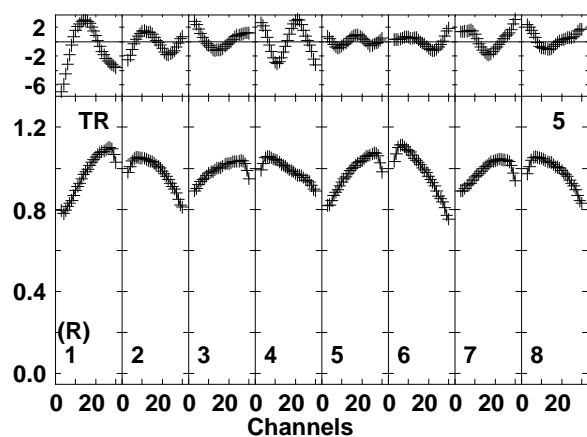

Plot file version 1 created 14-MAY-2020 19:01:18
 EP120.UVDATA.1
 Freq = 1.5950 GHz, Bw = 16.000 MH Bandpass table # 1

Lower frame: BP ampl Top frame: BP phase
 Bandpass table spectrum Antenna: *
 Timerange: 00/00:00:01 to 999/00:00:00

Plot file version 2 created 14-MAY-2020 19:01:18
 EP120.UVDATA.1
 Freq = 1.5950 GHz, Bw = 16.000 MH Bandpass table # 1

Lower frame: BP ampl Top frame: BP phase
 Bandpass table spectrum Antenna: *
 Timerange: 00/00:00:01 to 999/00:00:00