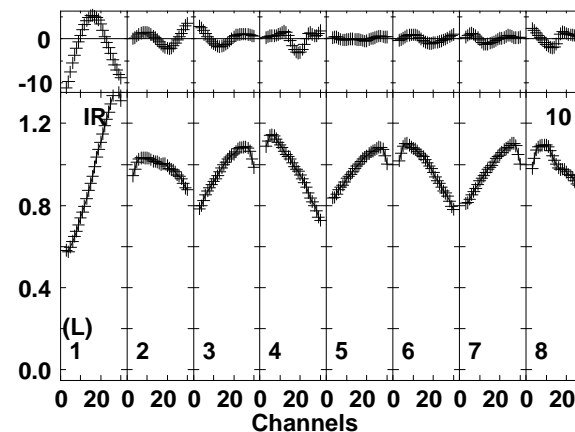

Plot file version 1 created 14-MAY-2020 19:01:18
 EP120.UVDATA.1
 Freq = 1.5950 GHz, Bw = 16.000 MH Bandpass table # 1

Lower frame: BP ampl Top frame: BP phase
 Bandpass table spectrum Antenna: *
 Timerange: 00/00:00:01 to 999/00:00:00

Plot file version 2 created 14-MAY-2020 19:01:18
 EP120.UVDATA.1
 Freq = 1.5950 GHz, Bw = 16.000 MH Bandpass table # 1

Lower frame: BP ampl Top frame: BP phase
 Bandpass table spectrum Antenna: *
 Timerange: 00/00:00:01 to 999/00:00:00