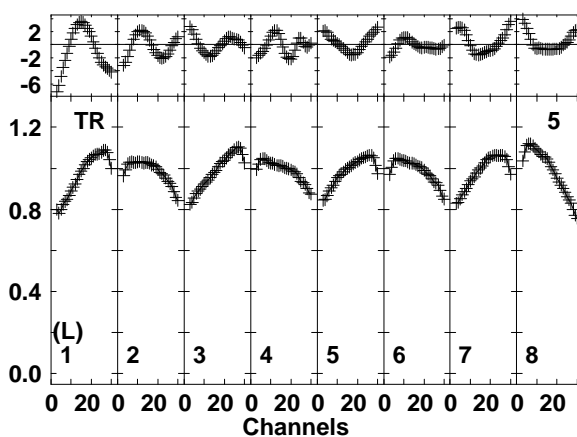

Plot file version 1 created 14-MAY-2020 19:01:18
 EP120.UVDATA.1
 Freq = 1.5950 GHz, Bw = 16.000 MH Bandpass table # 1

Lower frame: BP ampl Top frame: BP phase
 Bandpass table spectrum Antenna: *
 Timerange: 00/00:00:01 to 999/00:00:00

Plot file version 2 created 14-MAY-2020 19:01:18
 EP120.UVDATA.1
 Freq = 1.5950 GHz, Bw = 16.000 MH Bandpass table # 1

Lower frame: BP ampl Top frame: BP phase
 Bandpass table spectrum Antenna: *
 Timerange: 00/00:00:01 to 999/00:00:00