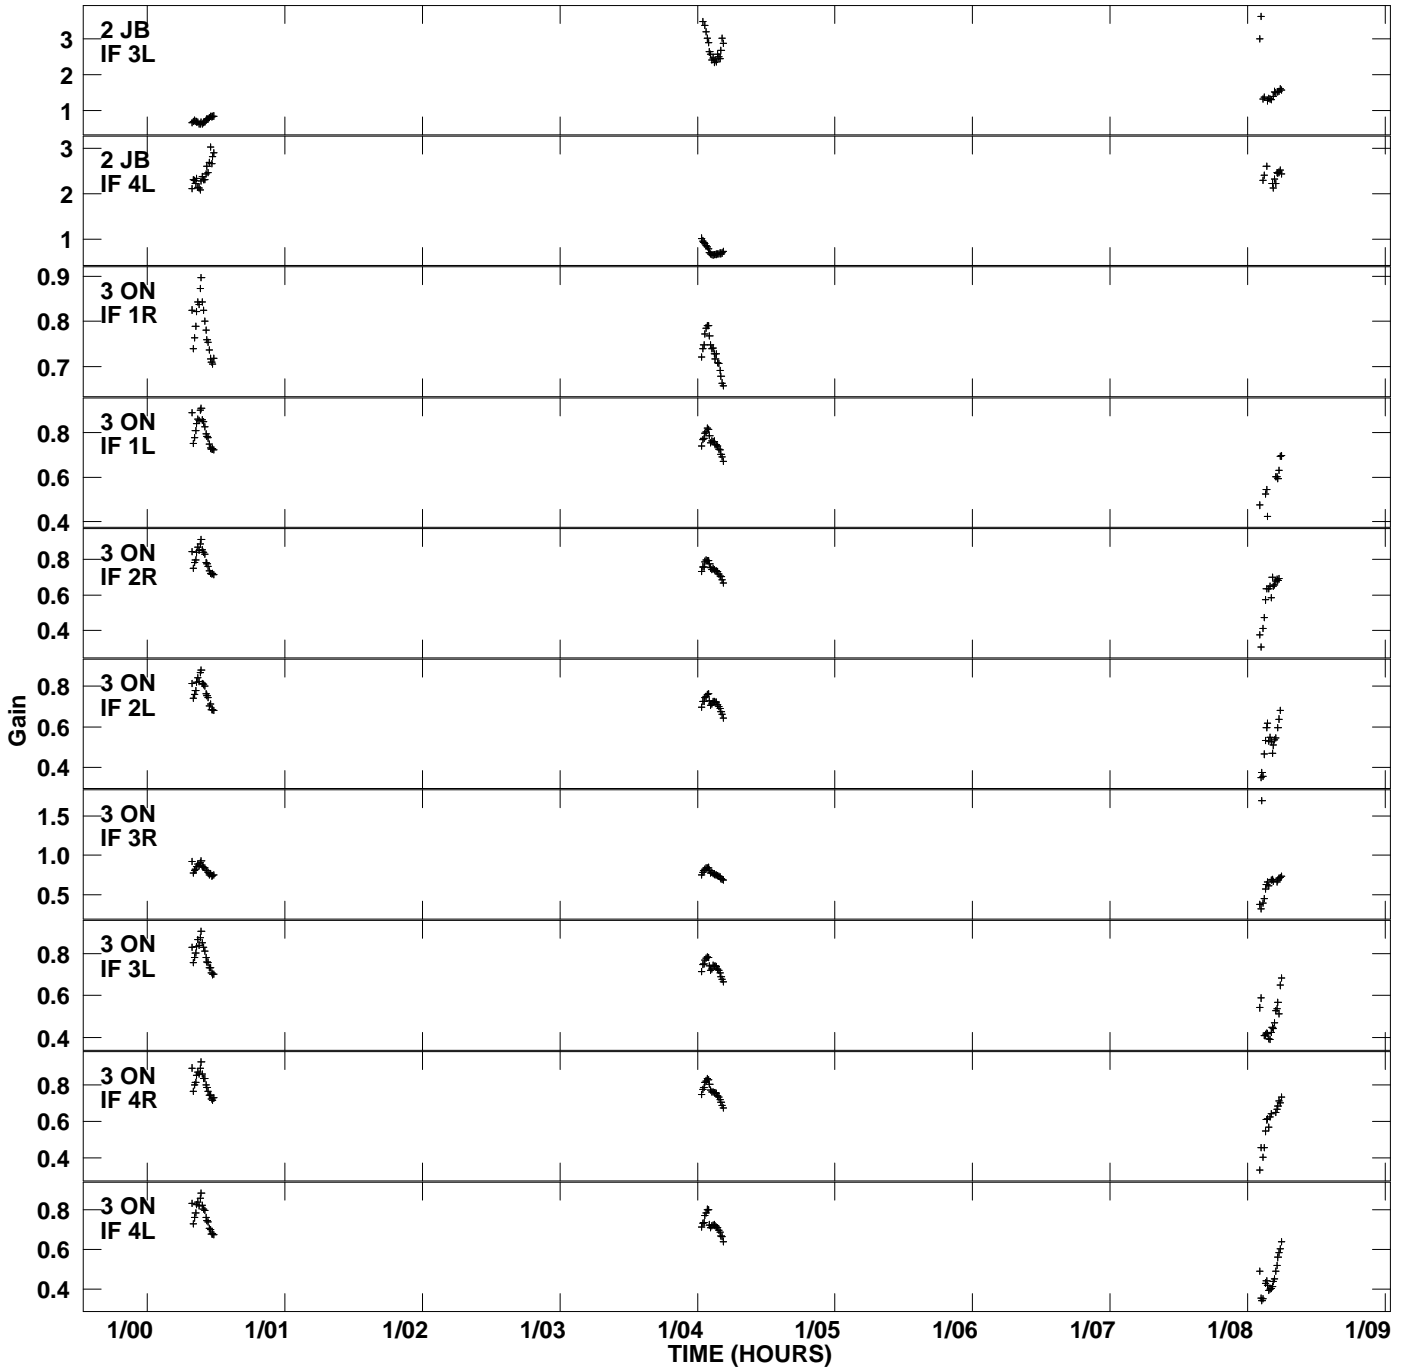

Plot file version 1 created 06-JAN-2011 04:33:14
Gain amp vs UTC time for 4C39.25.MULTI.1
SN 2 Rpol & Lpol IF 1 - 4

Plot file version 2 created 06-JAN-2011 04:33:14
Gain amp vs UTC time for 4C39.25.MULTI.1
SN 2 Rpol & Lpol IF 1 - 4

Plot file version 3 created 06-JAN-2011 04:33:14
Gain amp vs UTC time for 4C39.25.MULTI.1
SN 2 Rpol & Lpol IF 1 - 4

Plot file version 4 created 06-JAN-2011 04:33:14
Gain amp vs UTC time for 4C39.25.MULTI.1
SN 2 Rpol & Lpol IF 1 - 4

Plot file version 5 created 06-JAN-2011 04:33:14
 Gain amp vs UTC time for 4C39.25.MULTI.1
 SN 2 Rpol & Lpol IF 1 - 4