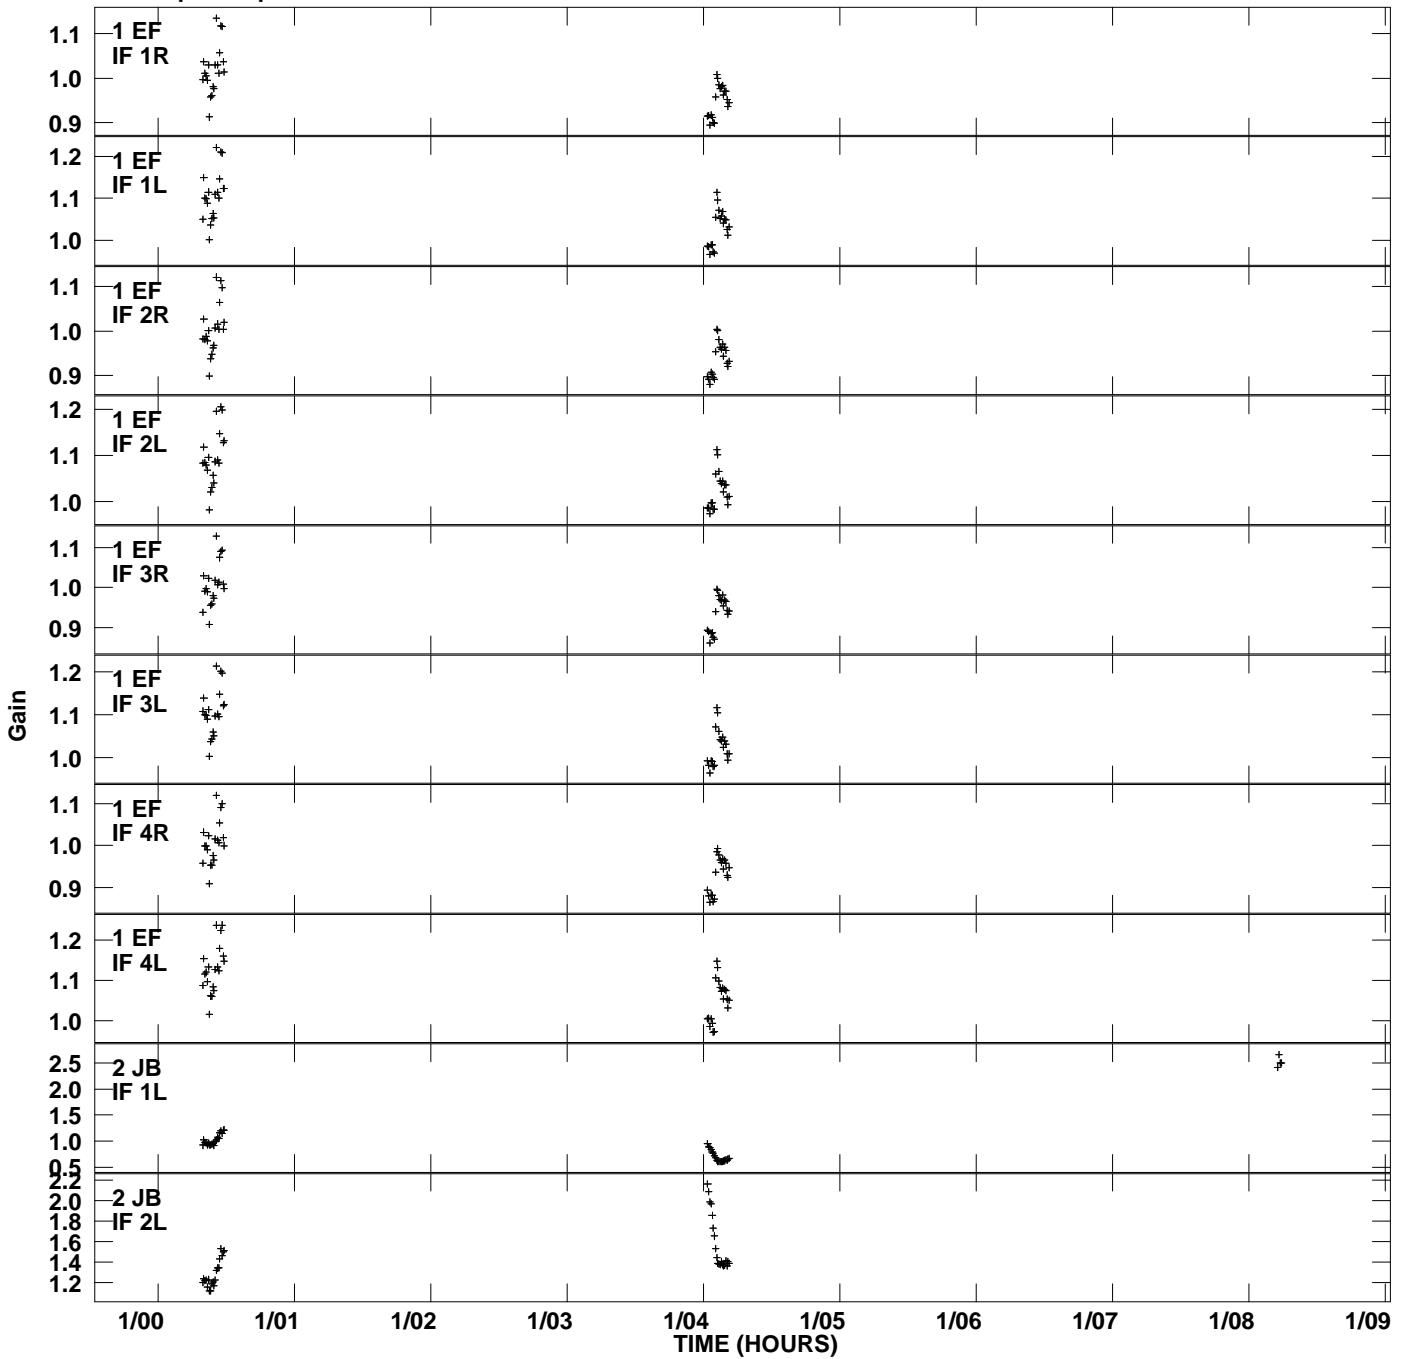

Plot file version 1 created 06-JAN-2011 04:33:14
Gain amp vs UTC time for 4C39.25.MULTI.1
SN 2 Rpol & Lpol IF 1 - 4

Plot file version 2 created 06-JAN-2011 04:33:14
Gain amp vs UTC time for 4C39.25.MULTI.1
SN 2 Rpol & Lpol IF 1 - 4

Plot file version 3 created 06-JAN-2011 04:33:14
Gain amp vs UTC time for 4C39.25.MULTI.1
SN 2 Rpol & Lpol IF 1 - 4

Plot file version 4 created 06-JAN-2011 04:33:14
Gain amp vs UTC time for 4C39.25.MULTI.1
SN 2 Rpol & Lpol IF 1 - 4

Plot file version 5 created 06-JAN-2011 04:33:14
 Gain amp vs UTC time for 4C39.25.MULTI.1
 SN 2 Rpol & Lpol IF 1 - 4