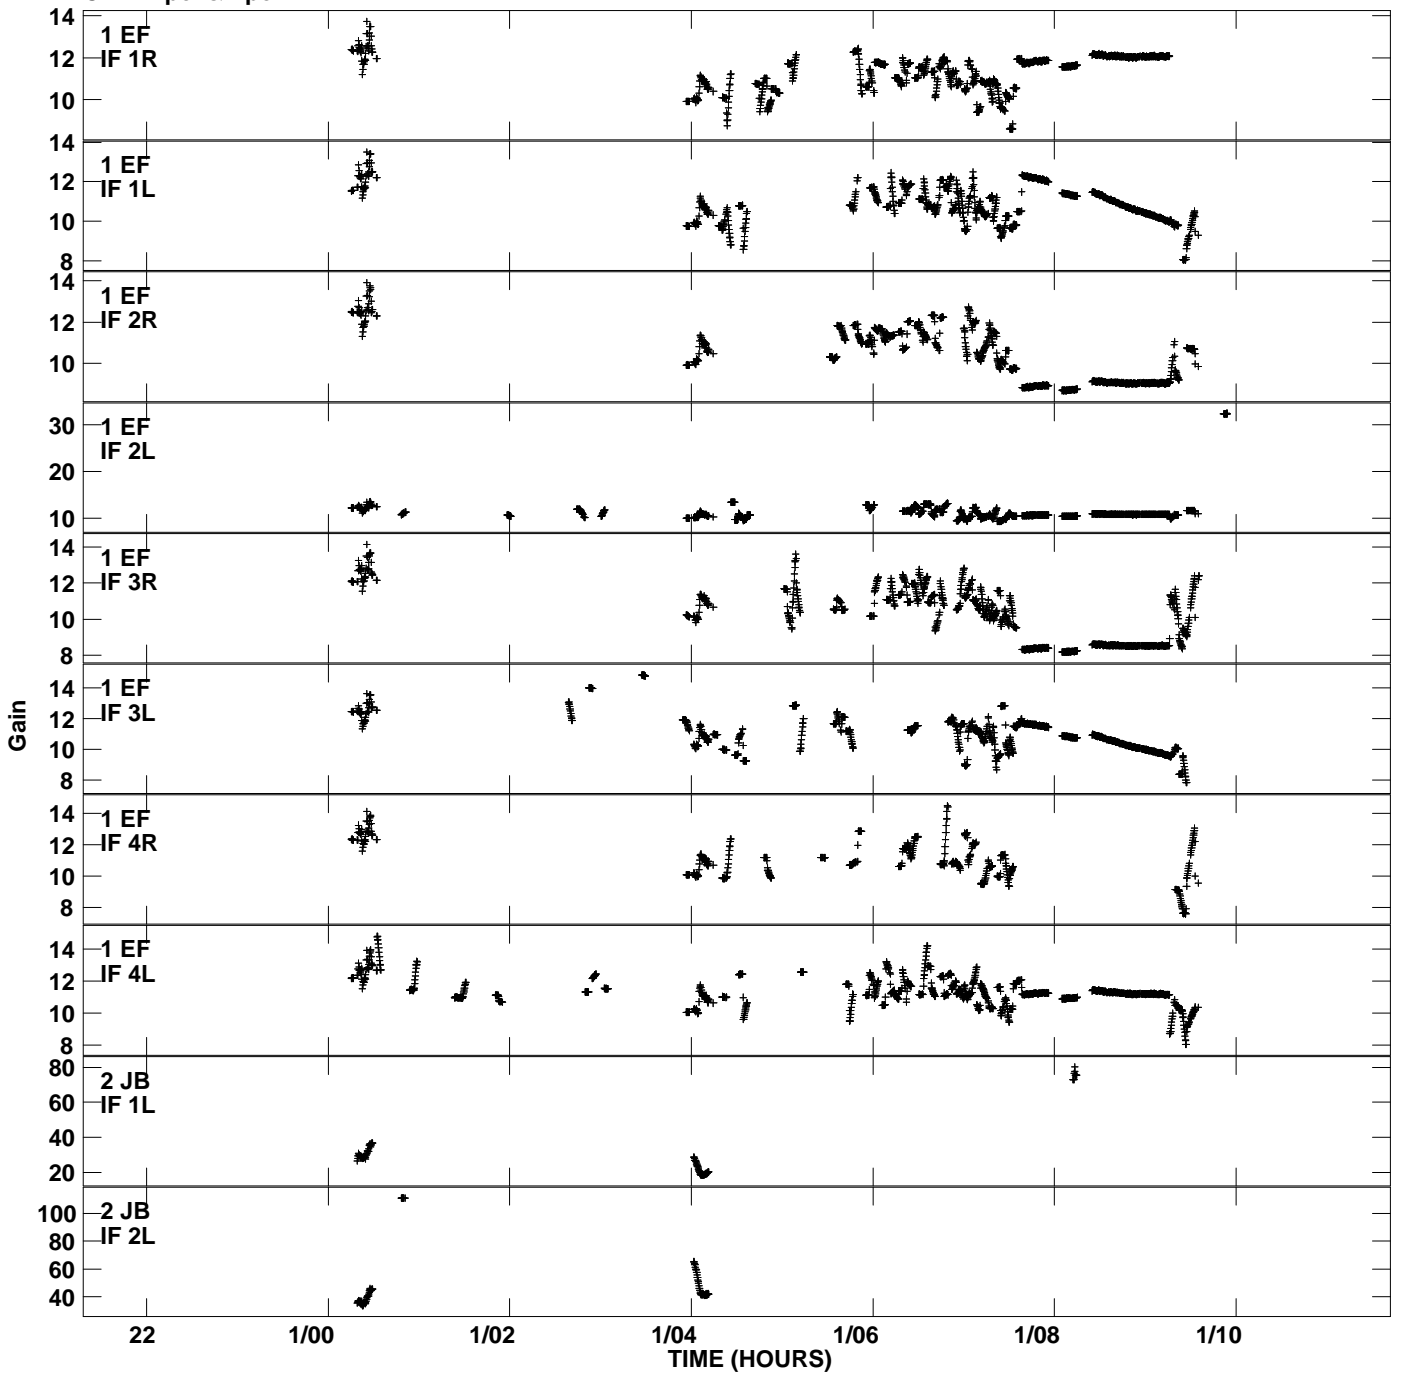

Plot file version 1 created 06-JAN-2011 04:34:20
Gain amp vs UTC time for ER025A.TMP.1
CL 4 Rpol & Lpol IF 1 - 4

Plot file version 2 created 06-JAN-2011 04:34:20
Gain amp vs UTC time for ER025A.TMP.1
CL 4 Rpol & Lpol IF 1 - 4

Plot file version 3 created 06-JAN-2011 04:34:20
Gain amp vs UTC time for ER025A.TMP.1
CL 4 Rpol & Lpol IF 1 - 4

Plot file version 4 created 06-JAN-2011 04:34:20
Gain amp vs UTC time for ER025A.TMP.1
CL 4 Rpol & Lpol IF 1 - 4

Plot file version 5 created 06-JAN-2011 04:34:20
Gain amp vs UTC time for ER025A.TMP.1
CL 4 Rpol & Lpol IF 1 - 4