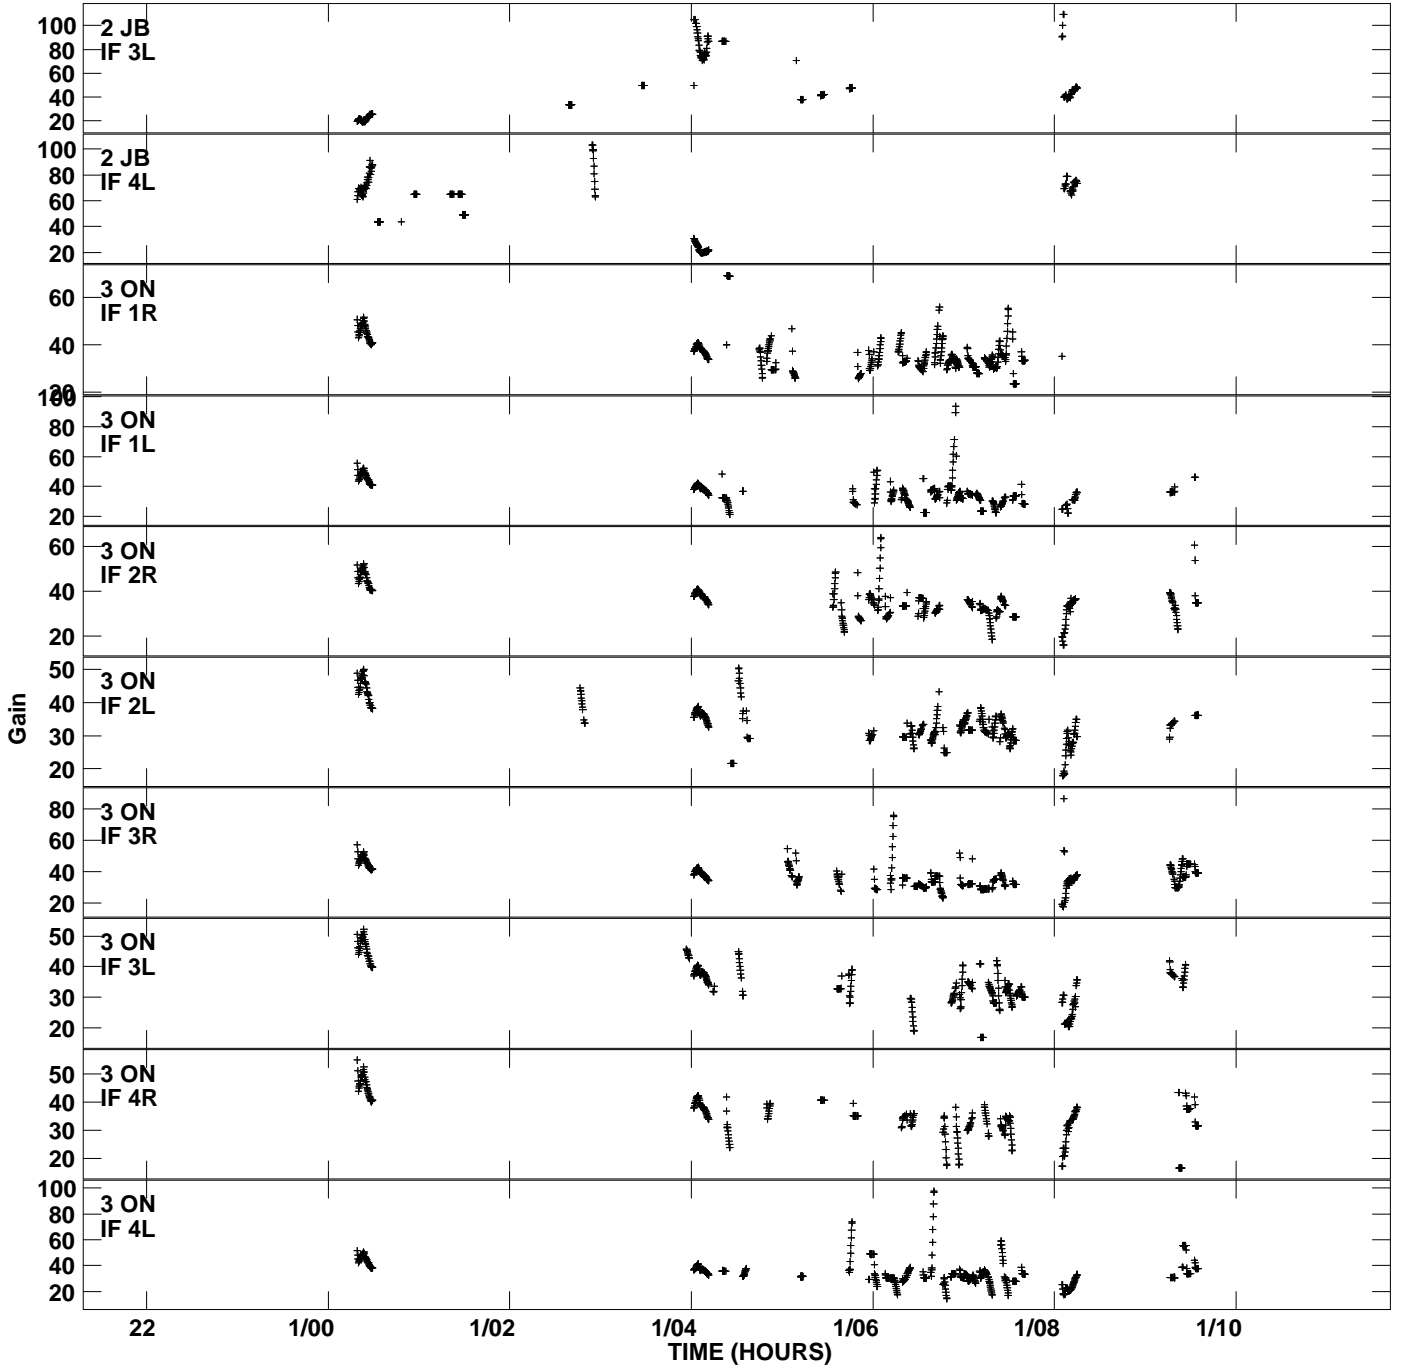

Plot file version 1 created 06-JAN-2011 04:34:20
Gain amp vs UTC time for ER025A.TMP.1
CL 4 Rpol & Lpol IF 1 - 4

Plot file version 2 created 06-JAN-2011 04:34:20
Gain amp vs UTC time for ER025A.TMP.1
CL 4 Rpol & Lpol IF 1 - 4

Plot file version 3 created 06-JAN-2011 04:34:20
Gain amp vs UTC time for ER025A.TMP.1
CL 4 Rpol & Lpol IF 1 - 4

Plot file version 4 created 06-JAN-2011 04:34:20
Gain amp vs UTC time for ER025A.TMP.1
CL 4 Rpol & Lpol IF 1 - 4

Plot file version 5 created 06-JAN-2011 04:34:20
Gain amp vs UTC time for ER025A.TMP.1
CL 4 Rpol & Lpol IF 1 - 4