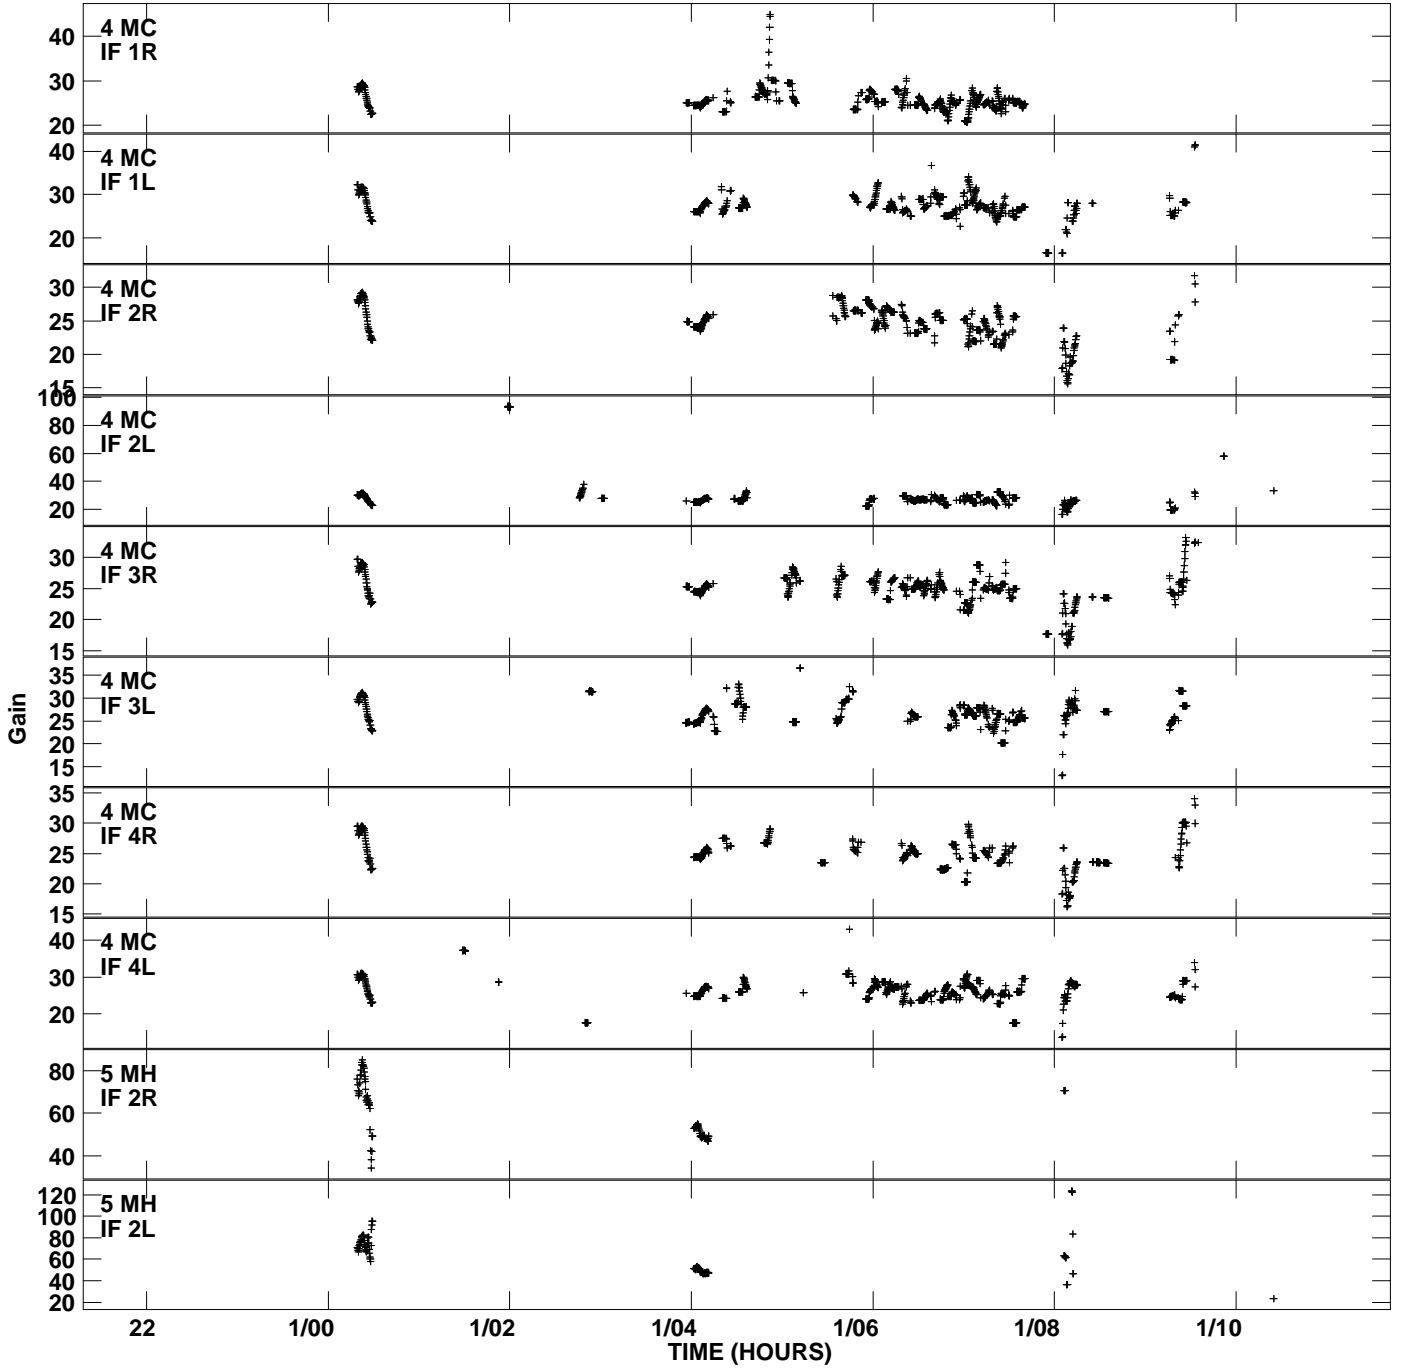

Plot file version 1 created 06-JAN-2011 04:34:20
Gain amp vs UTC time for ER025A.TMP.1
CL 4 Rpol & Lpol IF 1 - 4

Plot file version 2 created 06-JAN-2011 04:34:20
Gain amp vs UTC time for ER025A.TMP.1
CL 4 Rpol & Lpol IF 1 - 4

Plot file version 3 created 06-JAN-2011 04:34:20
Gain amp vs UTC time for ER025A.TMP.1
CL 4 Rpol & Lpol IF 1 - 4

Plot file version 4 created 06-JAN-2011 04:34:20
Gain amp vs UTC time for ER025A.TMP.1
CL 4 Rpol & Lpol IF 1 - 4

Plot file version 5 created 06-JAN-2011 04:34:20
Gain amp vs UTC time for ER025A.TMP.1
CL 4 Rpol & Lpol IF 1 - 4