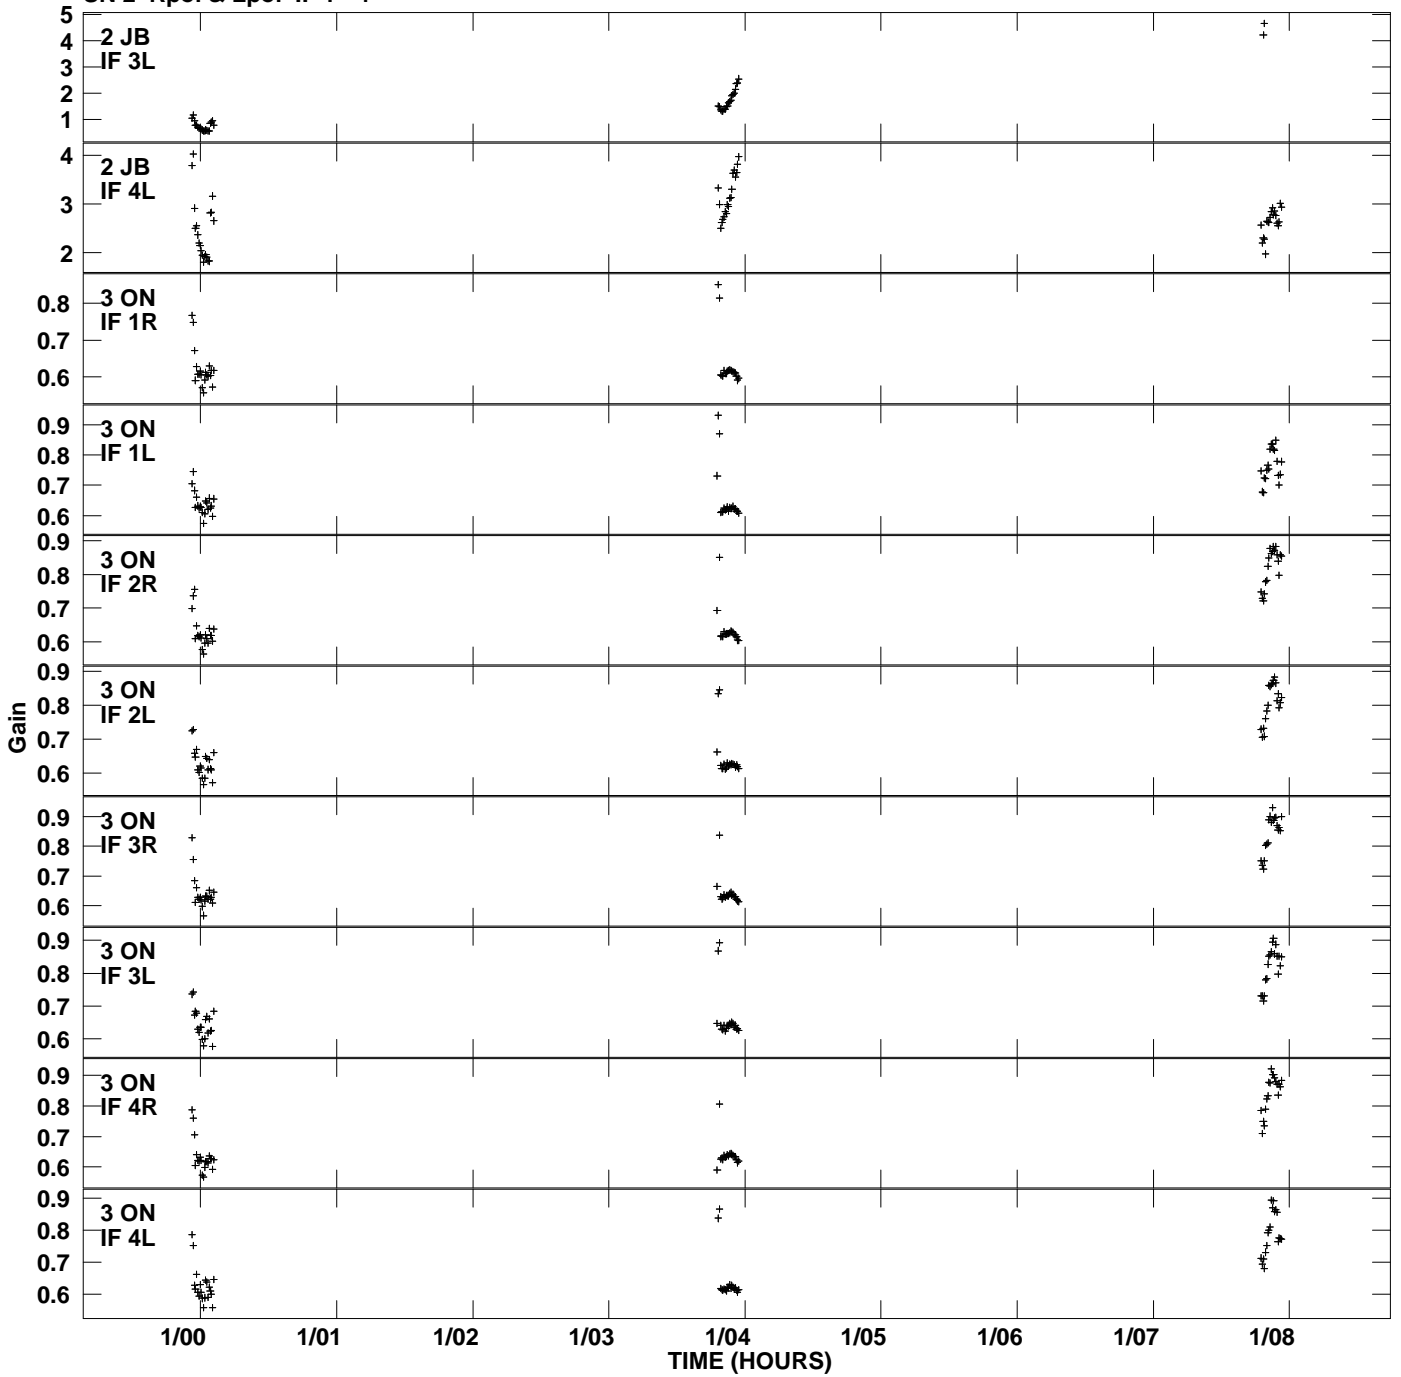

Plot file version 1 created 13-JAN-2011 04:14:55
 Gain amp vs UTC time for 4C39.25.MULTI.1
 SN 2 Rpol & Lpol IF 1 - 4

Plot file version 2 created 13-JAN-2011 04:14:55
Gain amp vs UTC time for 4C39.25.MULTI.1
SN 2 Rpol & Lpol IF 1 - 4

Plot file version 3 created 13-JAN-2011 04:14:55
Gain amp vs UTC time for 4C39.25.MULTI.1
SN 2 Rpol & Lpol IF 1 - 4

Plot file version 4 created 13-JAN-2011 04:14:55
Gain amp vs UTC time for 4C39.25.MULTI.1
SN 2 Rpol & Lpol IF 1 - 4

Plot file version 5 created 13-JAN-2011 04:14:55
Gain amp vs UTC time for 4C39.25.MULTI.1
SN 2 Rpol & Lpol IF 1 - 4