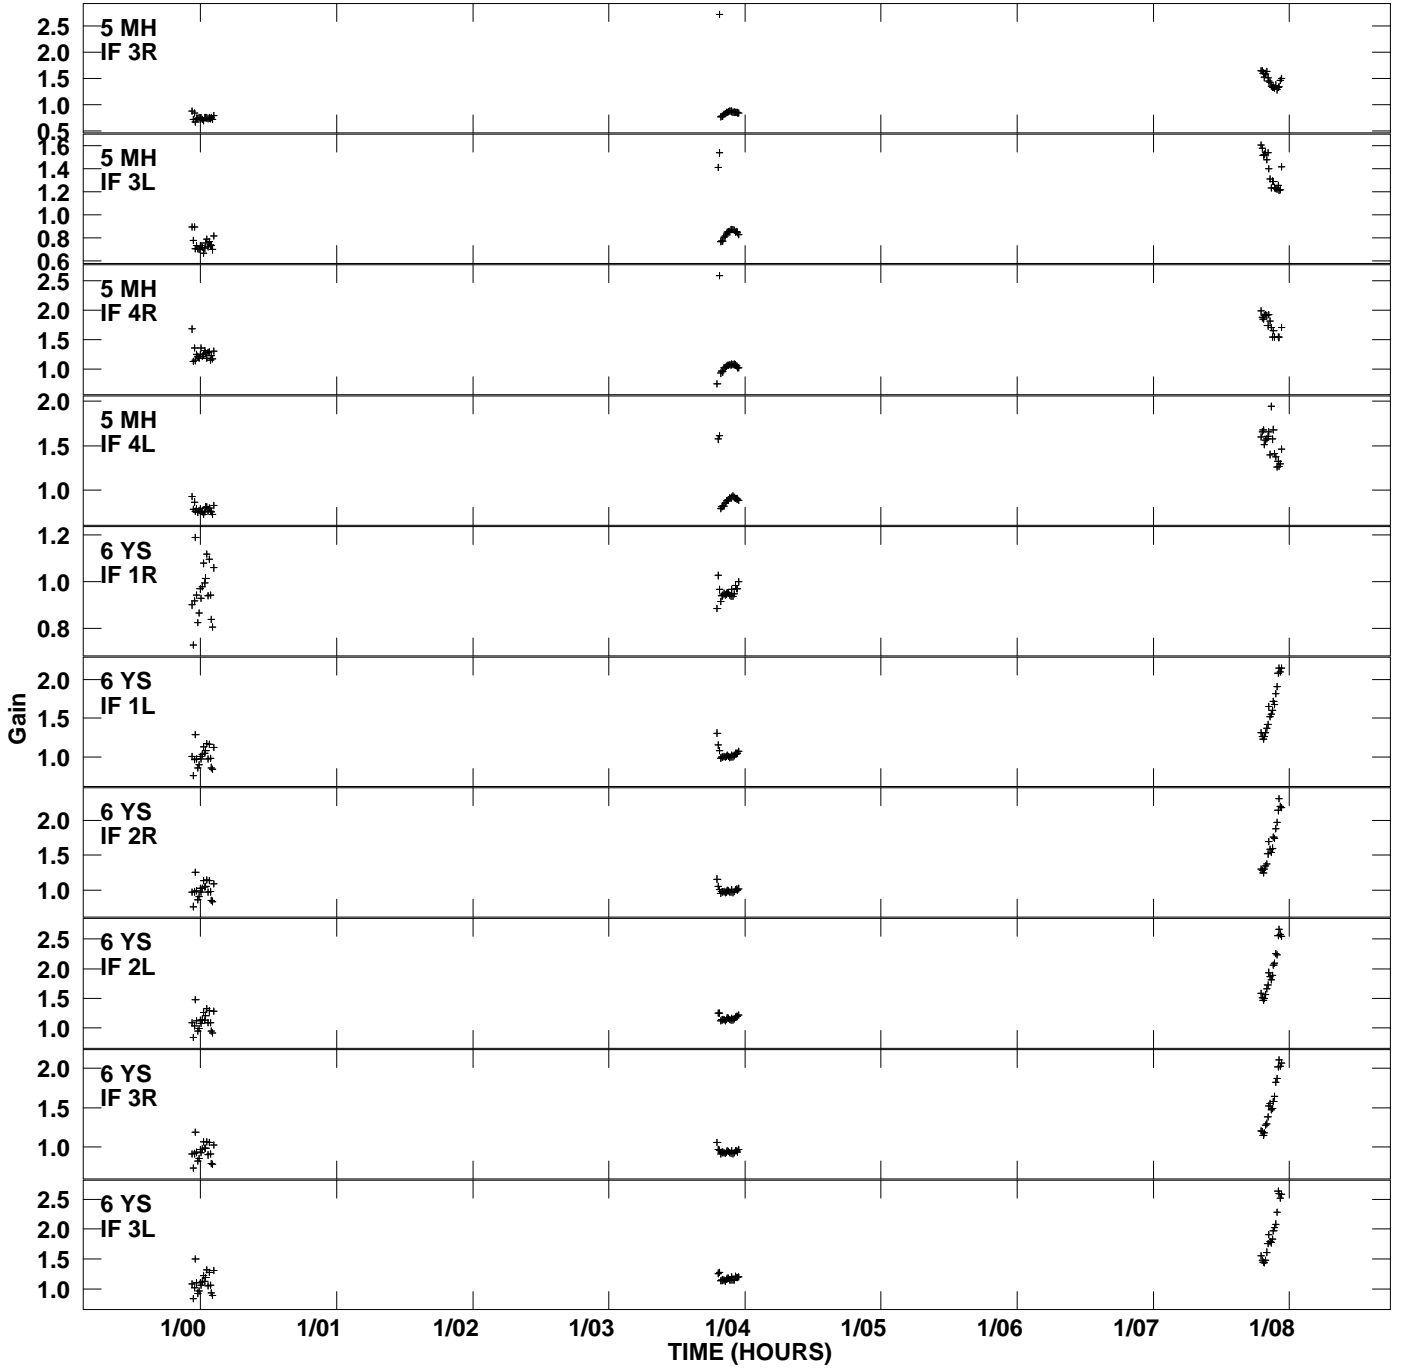

Plot file version 1 created 13-JAN-2011 04:14:55
 Gain amp vs UTC time for 4C39.25.MULTI.1
 SN 2 Rpol & Lpol IF 1 - 4

Plot file version 2 created 13-JAN-2011 04:14:55
Gain amp vs UTC time for 4C39.25.MULTI.1
SN 2 Rpol & Lpol IF 1 - 4

Plot file version 3 created 13-JAN-2011 04:14:55
Gain amp vs UTC time for 4C39.25.MULTI.1
SN 2 Rpol & Lpol IF 1 - 4

Plot file version 4 created 13-JAN-2011 04:14:55
Gain amp vs UTC time for 4C39.25.MULTI.1
SN 2 Rpol & Lpol IF 1 - 4

Plot file version 5 created 13-JAN-2011 04:14:55
Gain amp vs UTC time for 4C39.25.MULTI.1
SN 2 Rpol & Lpol IF 1 - 4