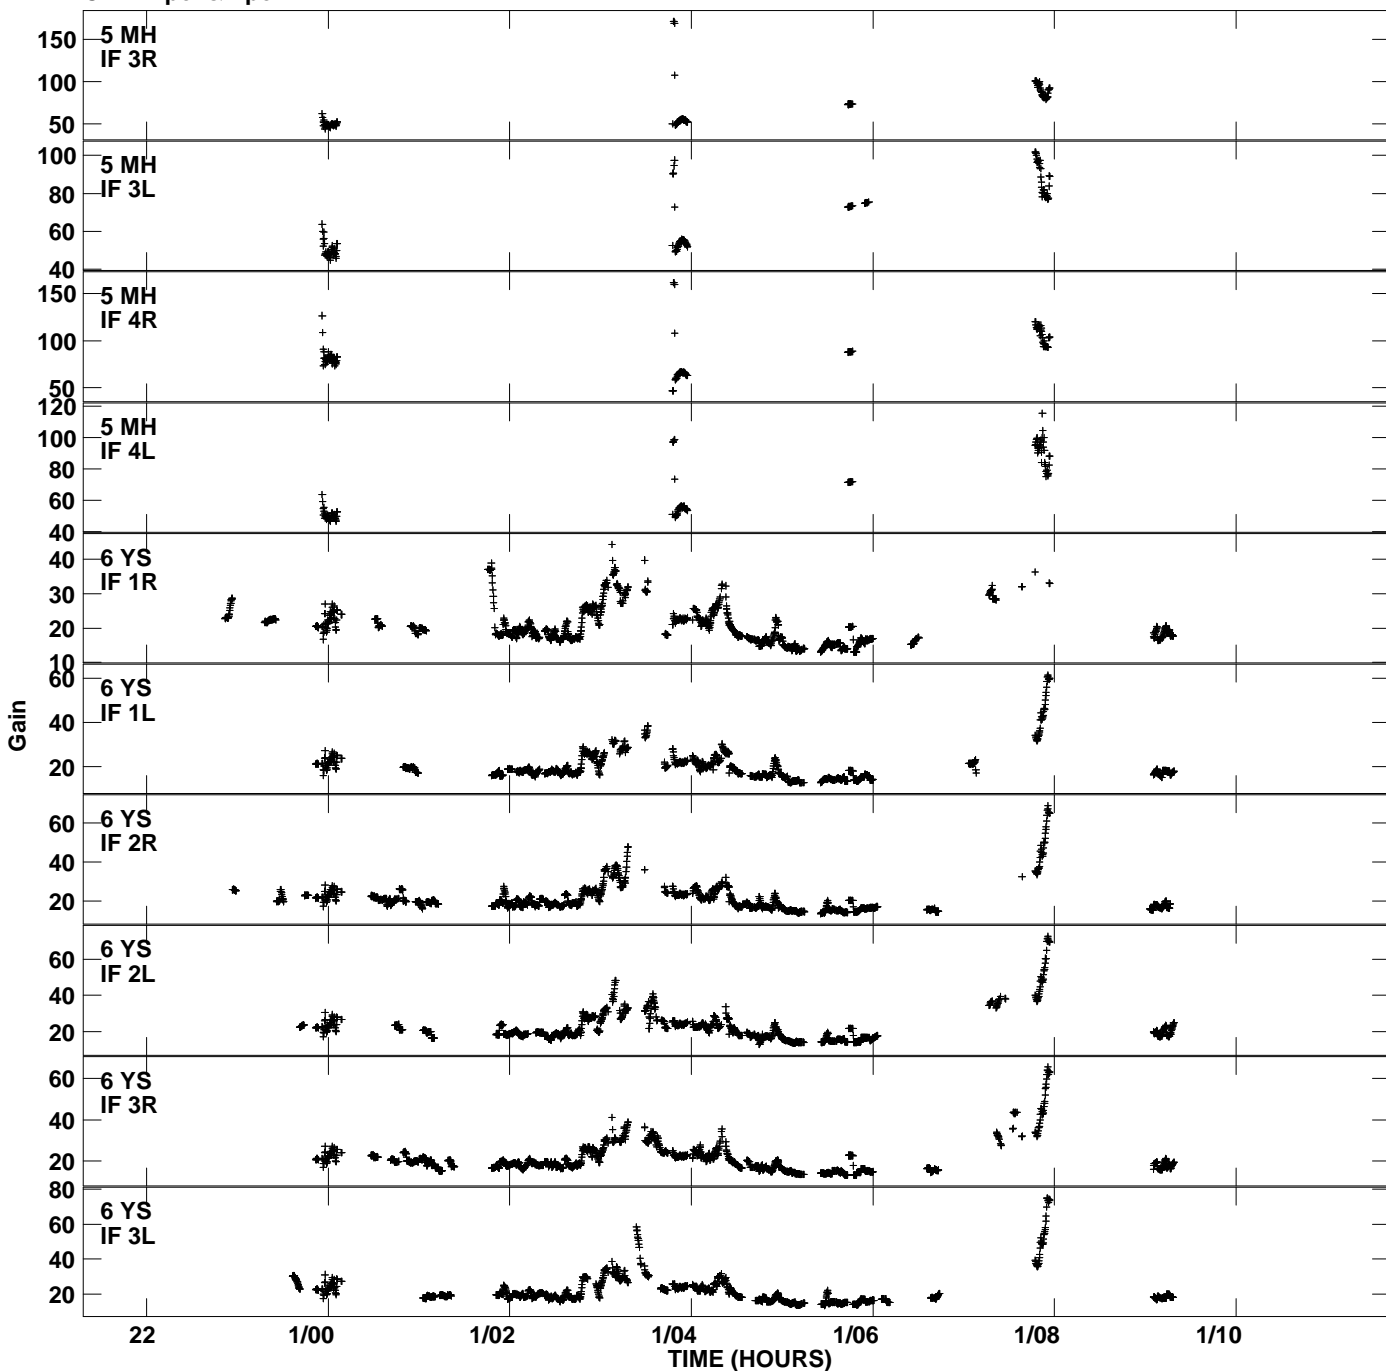

Plot file version 1 created 13-JAN-2011 04:17:00
Gain amp vs UTC time for ER025B.TMP.1
CL 4 Rpol & Lpol IF 1 - 4

Plot file version 2 created 13-JAN-2011 04:17:00
Gain amp vs UTC time for ER025B.TMP.1
CL 4 Rpol & Lpol IF 1 - 4

Plot file version 3 created 13-JAN-2011 04:17:00
Gain amp vs UTC time for ER025B.TMP.1
CL 4 Rpol & Lpol IF 1 - 4

Plot file version 4 created 13-JAN-2011 04:17:00
Gain amp vs UTC time for ER025B.TMP.1
CL 4 Rpol & Lpol IF 1 - 4

Plot file version 5 created 13-JAN-2011 04:17:00
Gain amp vs UTC time for ER025B.TMP.1
CL 4 Rpol & Lpol IF 1 - 4