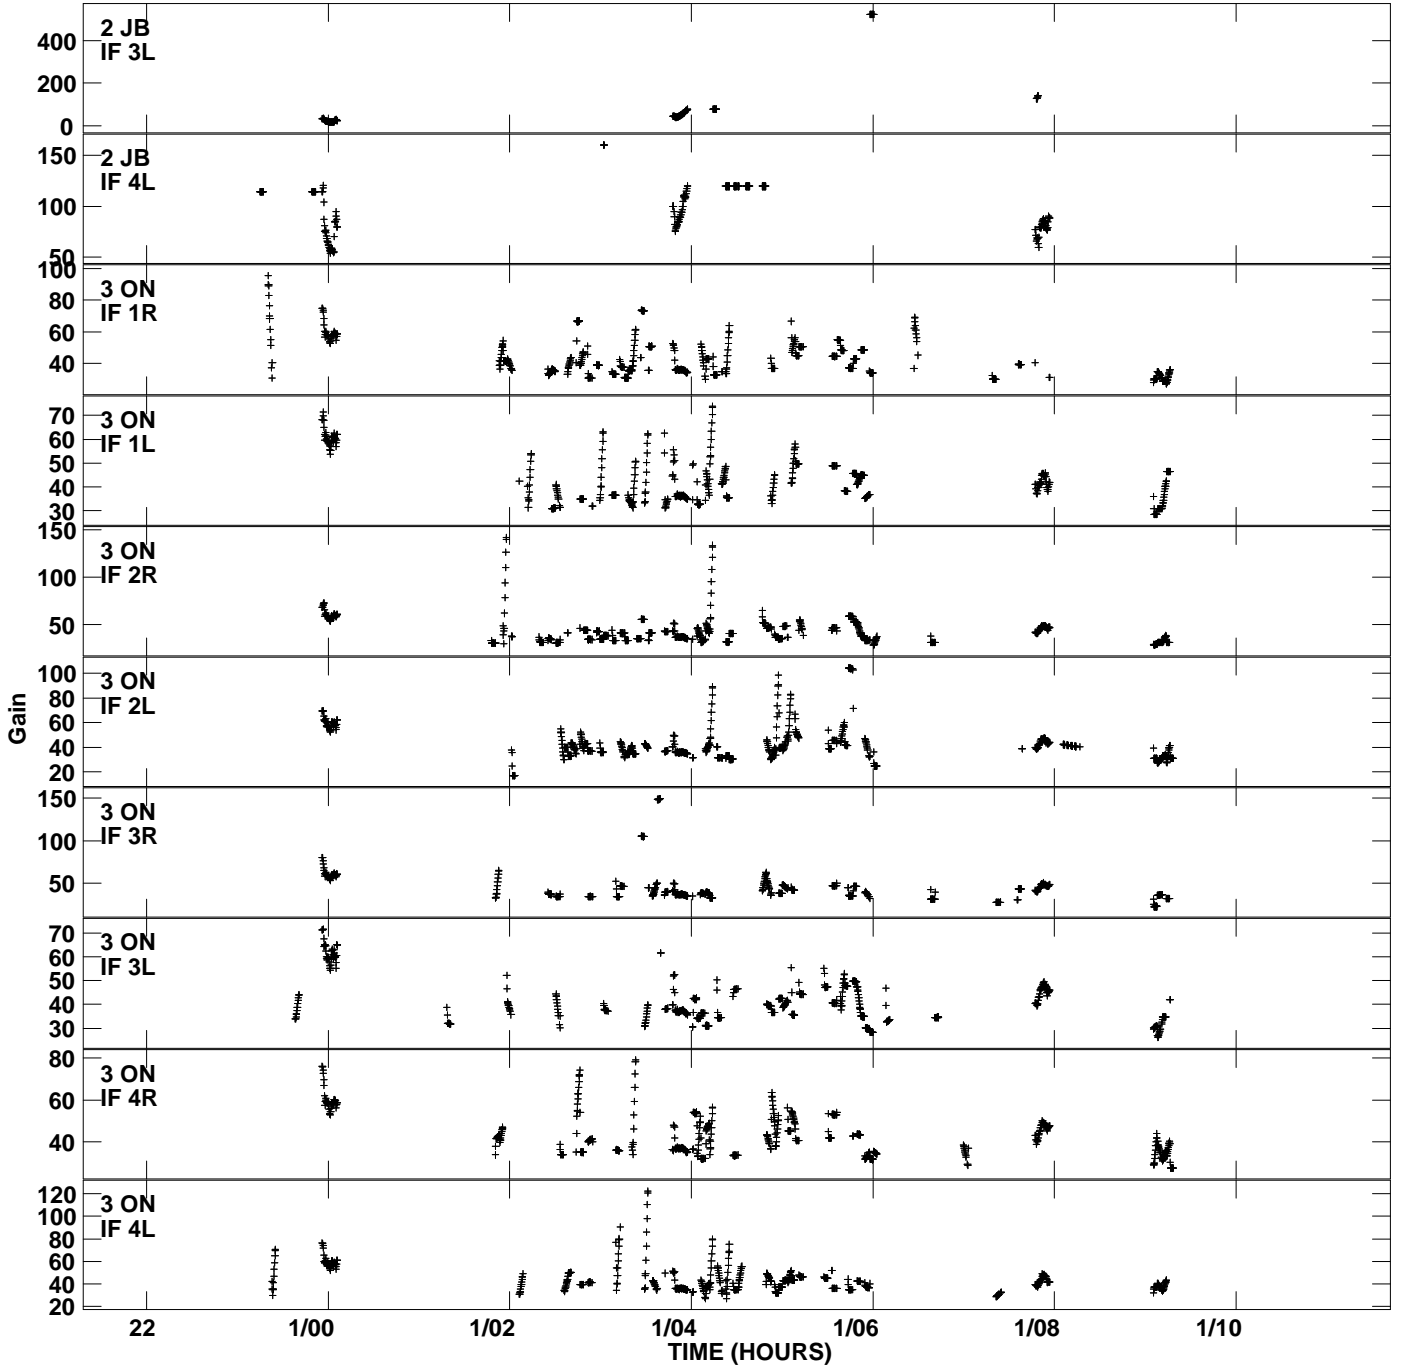

Plot file version 1 created 13-JAN-2011 04:17:00
Gain amp vs UTC time for ER025B.TMP.1
CL 4 Rpol & Lpol IF 1 - 4

Plot file version 2 created 13-JAN-2011 04:17:00
Gain amp vs UTC time for ER025B.TMP.1
CL 4 Rpol & Lpol IF 1 - 4

Plot file version 3 created 13-JAN-2011 04:17:00
Gain amp vs UTC time for ER025B.TMP.1
CL 4 Rpol & Lpol IF 1 - 4

Plot file version 4 created 13-JAN-2011 04:17:00
Gain amp vs UTC time for ER025B.TMP.1
CL 4 Rpol & Lpol IF 1 - 4

Plot file version 5 created 13-JAN-2011 04:17:00
Gain amp vs UTC time for ER025B.TMP.1
CL 4 Rpol & Lpol IF 1 - 4