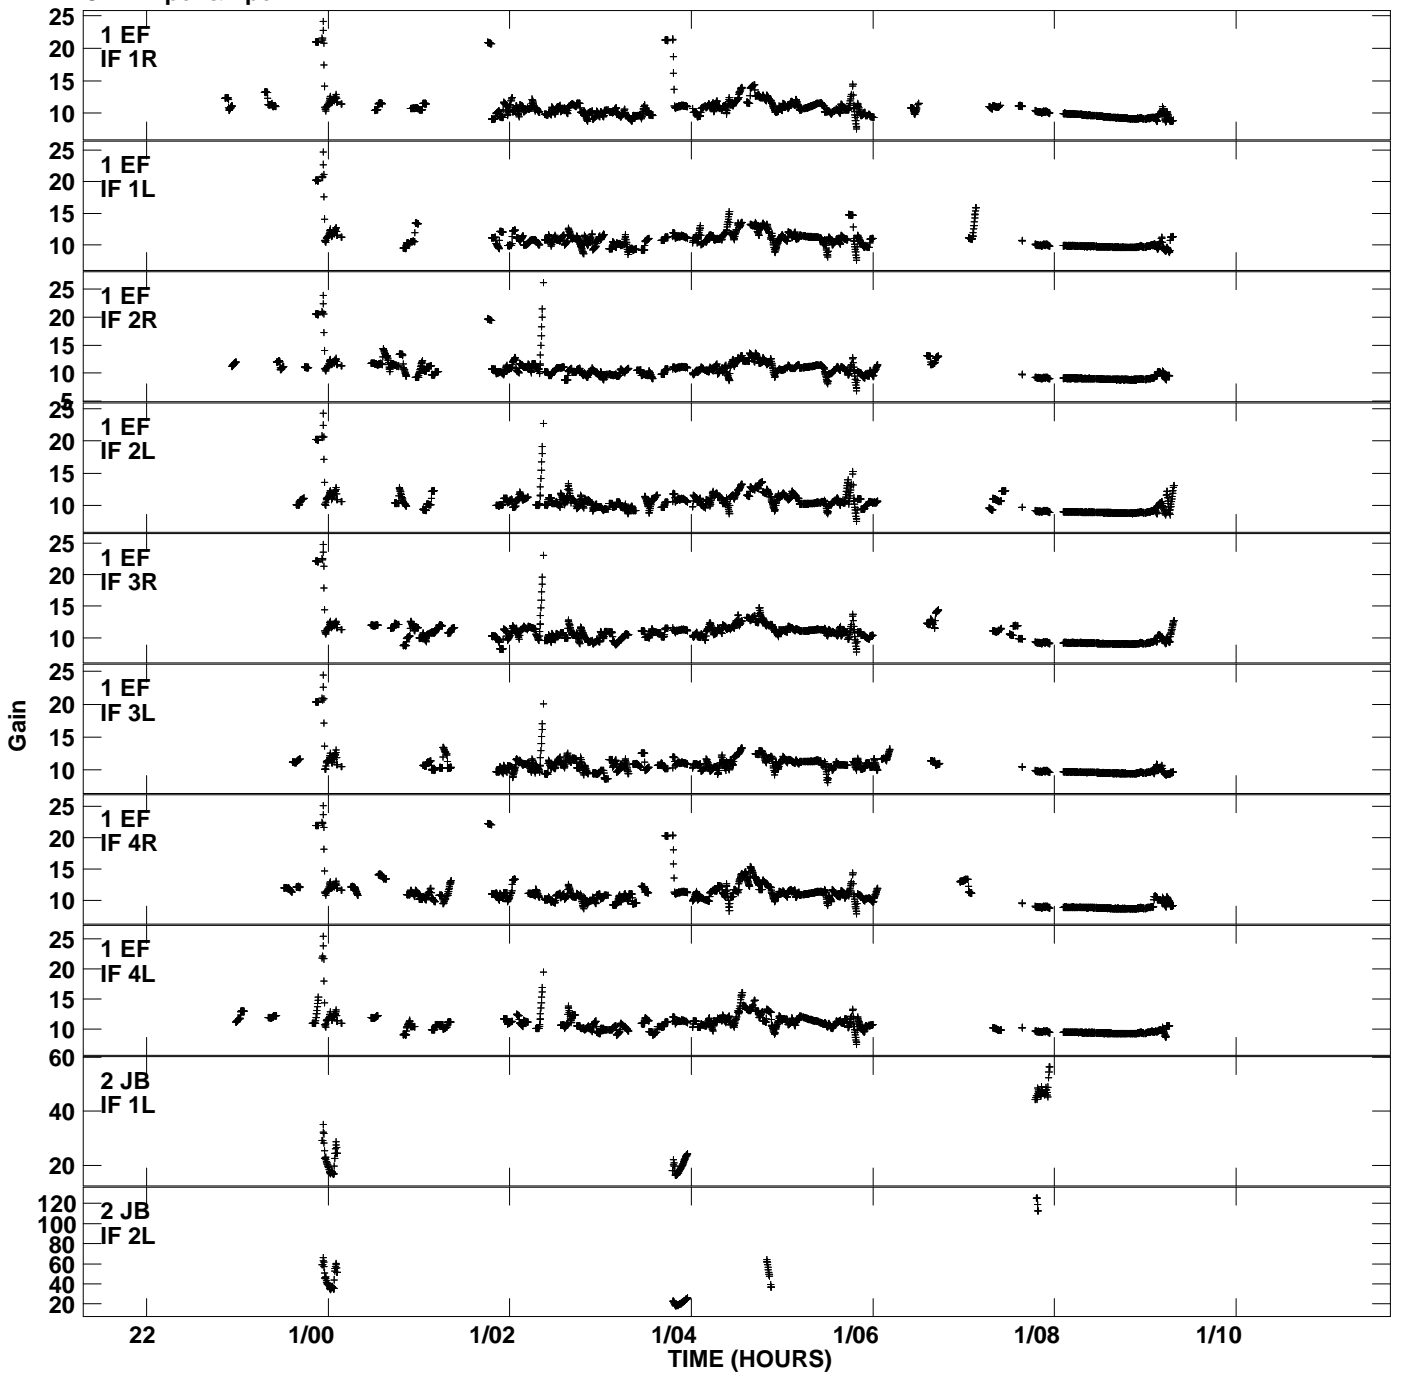

Plot file version 1 created 13-JAN-2011 04:17:00
Gain amp vs UTC time for ER025B.TMP.1
CL 4 Rpol & Lpol IF 1 - 4

Plot file version 2 created 13-JAN-2011 04:17:00
Gain amp vs UTC time for ER025B.TMP.1
CL 4 Rpol & Lpol IF 1 - 4

Plot file version 3 created 13-JAN-2011 04:17:00
Gain amp vs UTC time for ER025B.TMP.1
CL 4 Rpol & Lpol IF 1 - 4

Plot file version 4 created 13-JAN-2011 04:17:00
Gain amp vs UTC time for ER025B.TMP.1
CL 4 Rpol & Lpol IF 1 - 4

Plot file version 5 created 13-JAN-2011 04:17:00
Gain amp vs UTC time for ER025B.TMP.1
CL 4 Rpol & Lpol IF 1 - 4