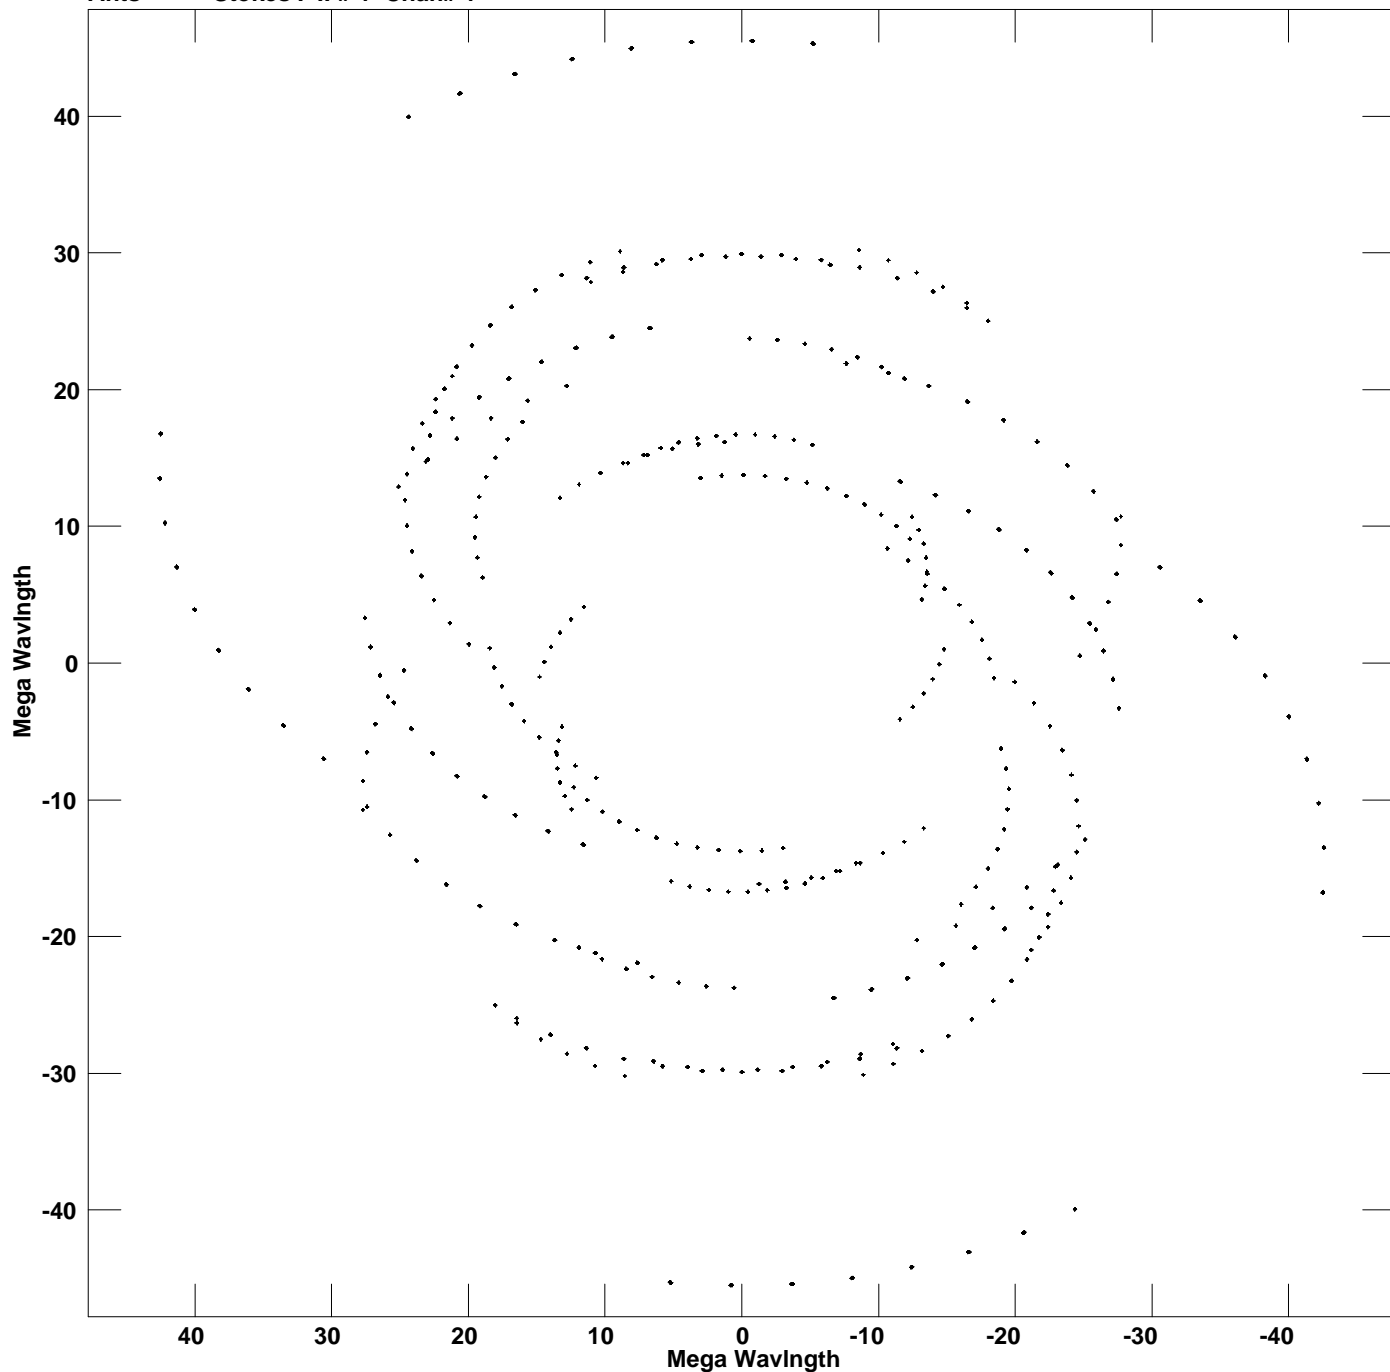

Plot file version 1 created 11-NOV-2011 08:41:26
V vs U for J2029+4636.MULTI.1 Source:J2029+4636
Ants * - * Stokes I IF# 1 Chan# 1

Freq = 6.6685 GHz, Bw = 8.000 MHz