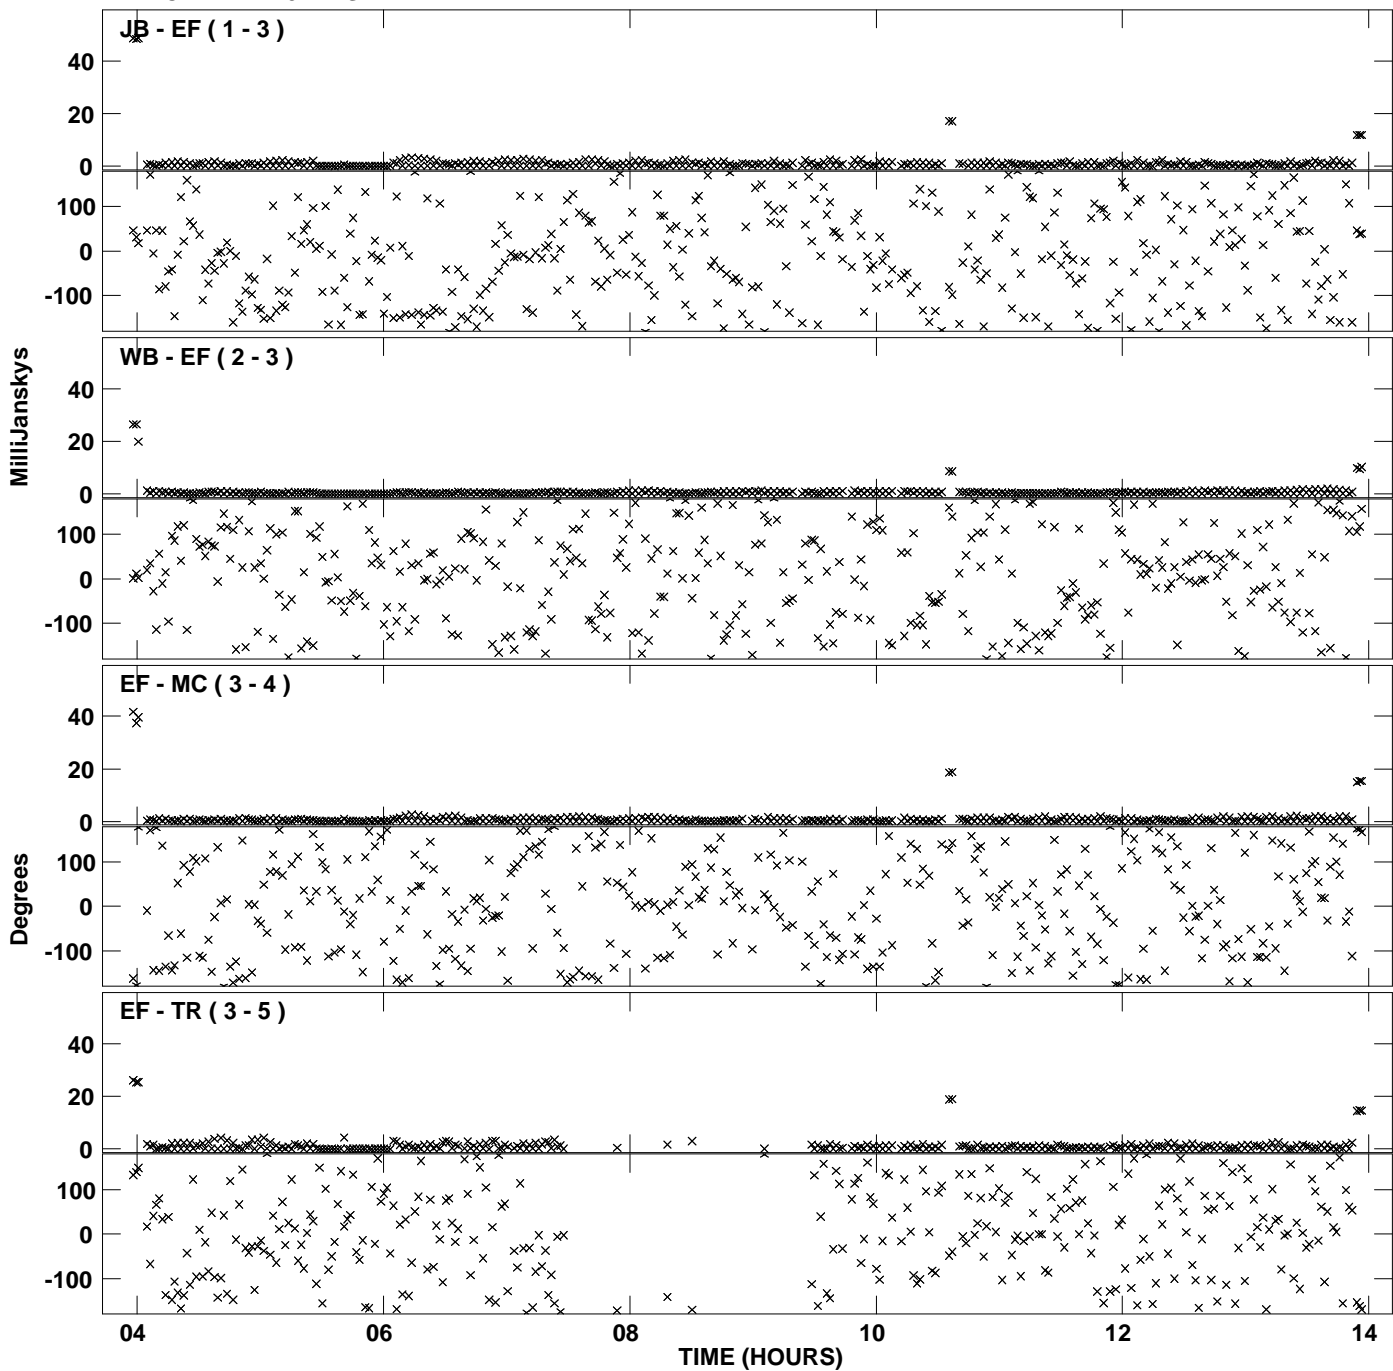

PLot file version 1 created 09-NOV-2011 14:25:02
Amplitude andPhase vs Time for ER026A 2.UVDATA.1 Vect aver.
IF 1 CHAN 1 - 1024 STK RR

Plot file version 2 created 09-NOV-2011 14:25:02
Amplitude andPhase vs Time for ER026A 2.UVDATA.1 Vect aver.
IF 1 CHAN 1 - 1024 STK RR

PLot file version 3 created 09-NOV-2011 14:25:02
Amplitude andPhase vs Time for ER026A 2.UVDATA.1 Vect aver.
IF 1 CHAN 1 - 1024 STK RR