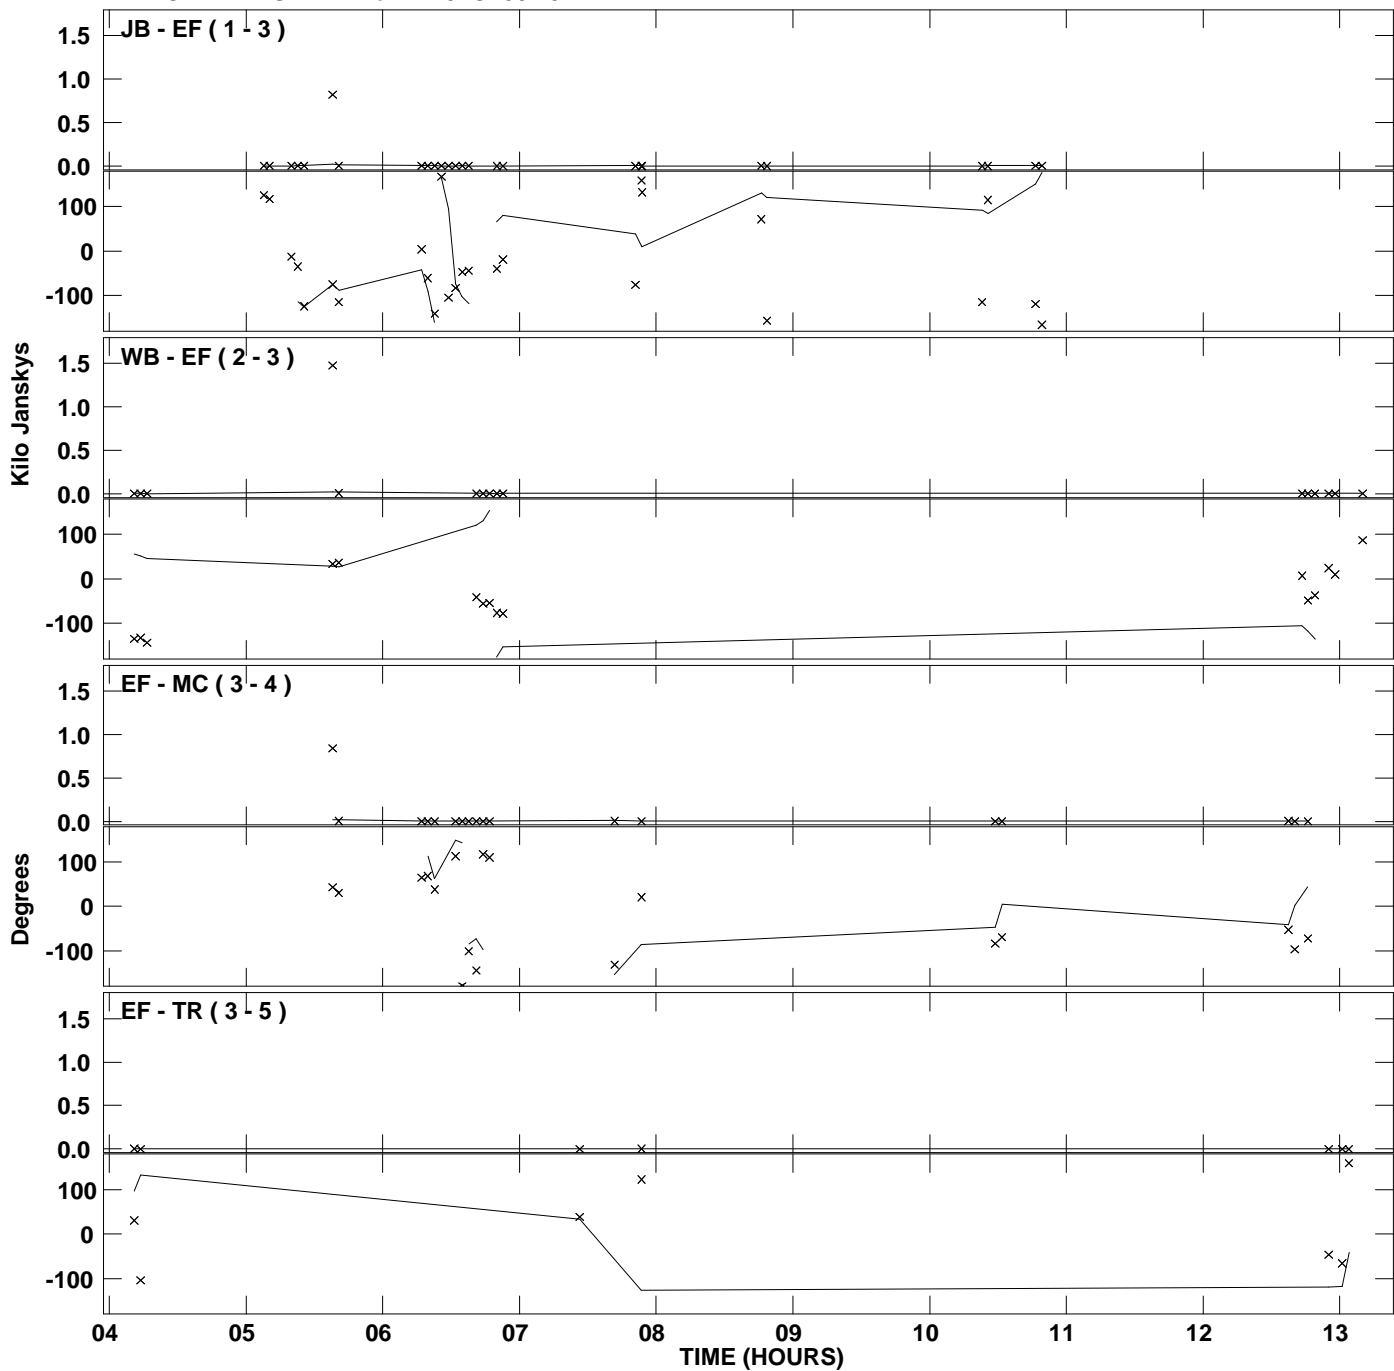

Plot file version 1 created 11-NOV-2011 08:41:21  
Amplitude and Phase vs Time for W75.MULTI.1 Vect aver. CL # 3  
IF 1 CHAN 1 STK RR of W75.ICL001.3

PLot file version 2 created 11-NOV-2011 08:41:21  
Amplitude andPhase vs Time for W75.MULTI.1 Vect aver. CL # 3  
IF 1 CHAN 1 STK RR of W75.ICL001.3