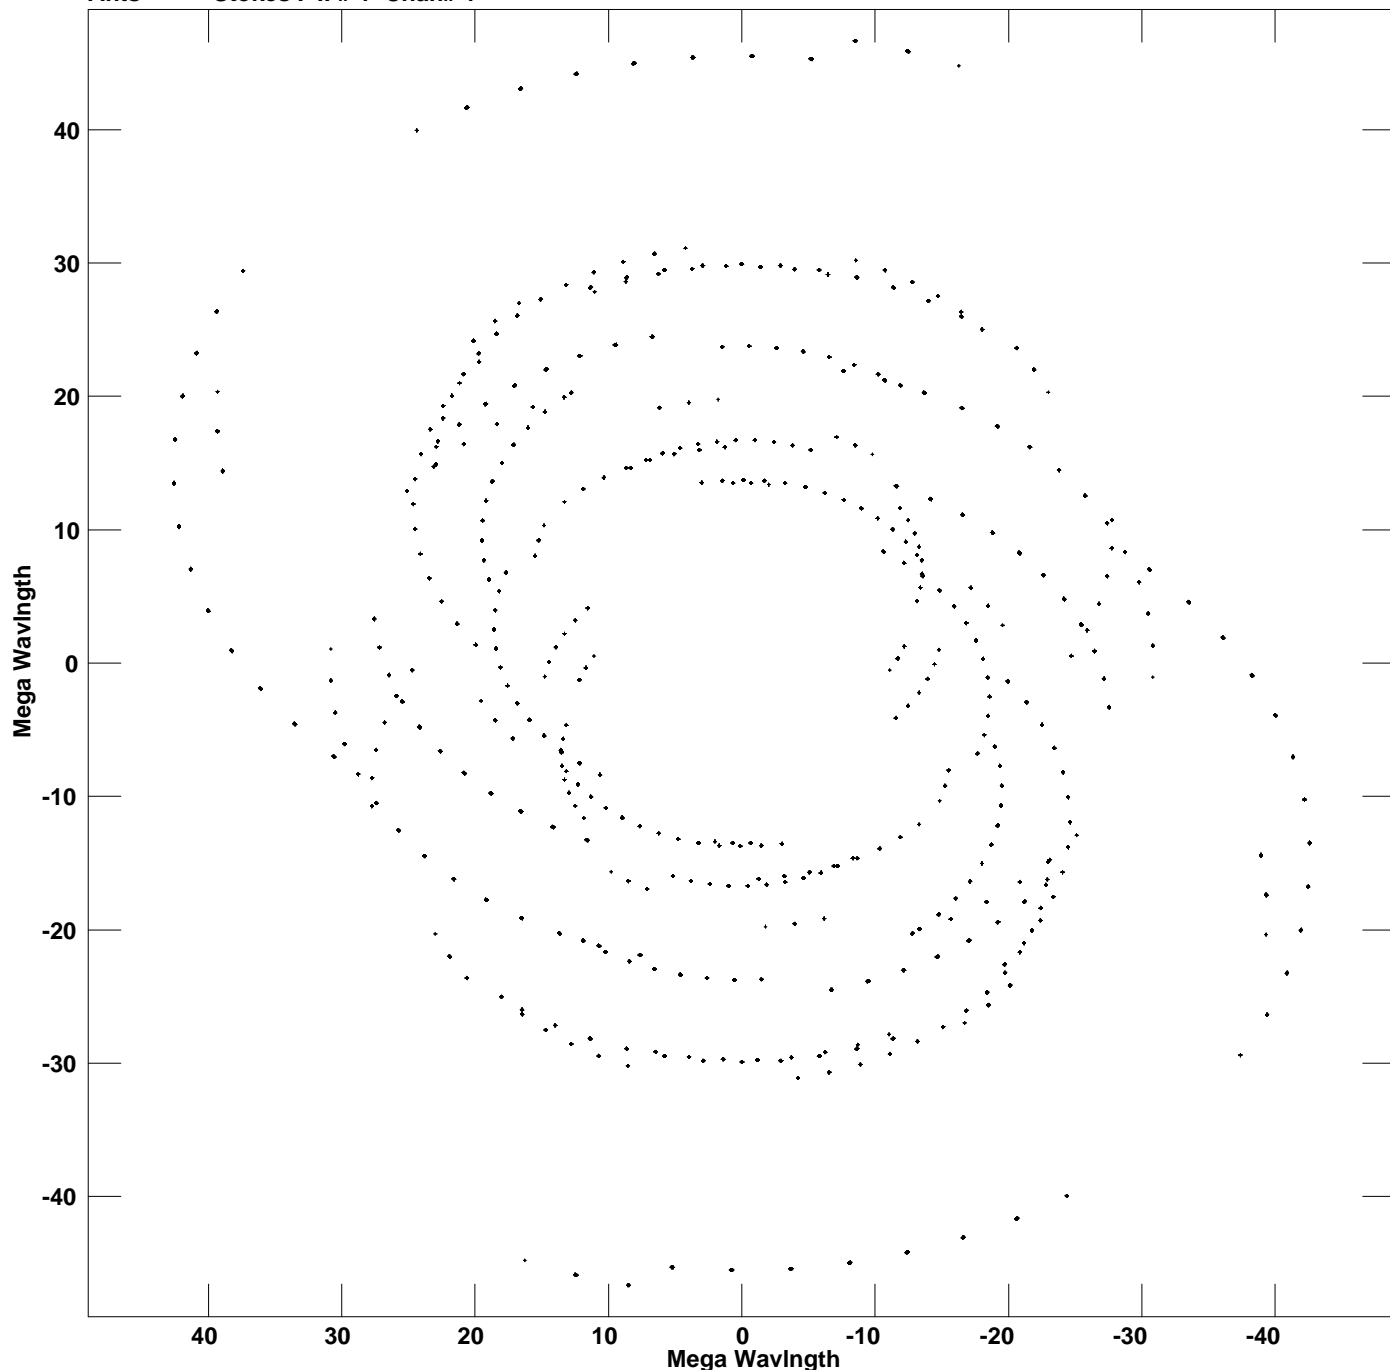

Plot file version 1 created 11-NOV-2011 09:31:09
V vs U for J2029+4636.MULTI.1 Source:J2029+4636
Ants * - * Stokes I IF# 1 Chan# 1

Freq = 6.6685 GHz, Bw = 8.000 MHz