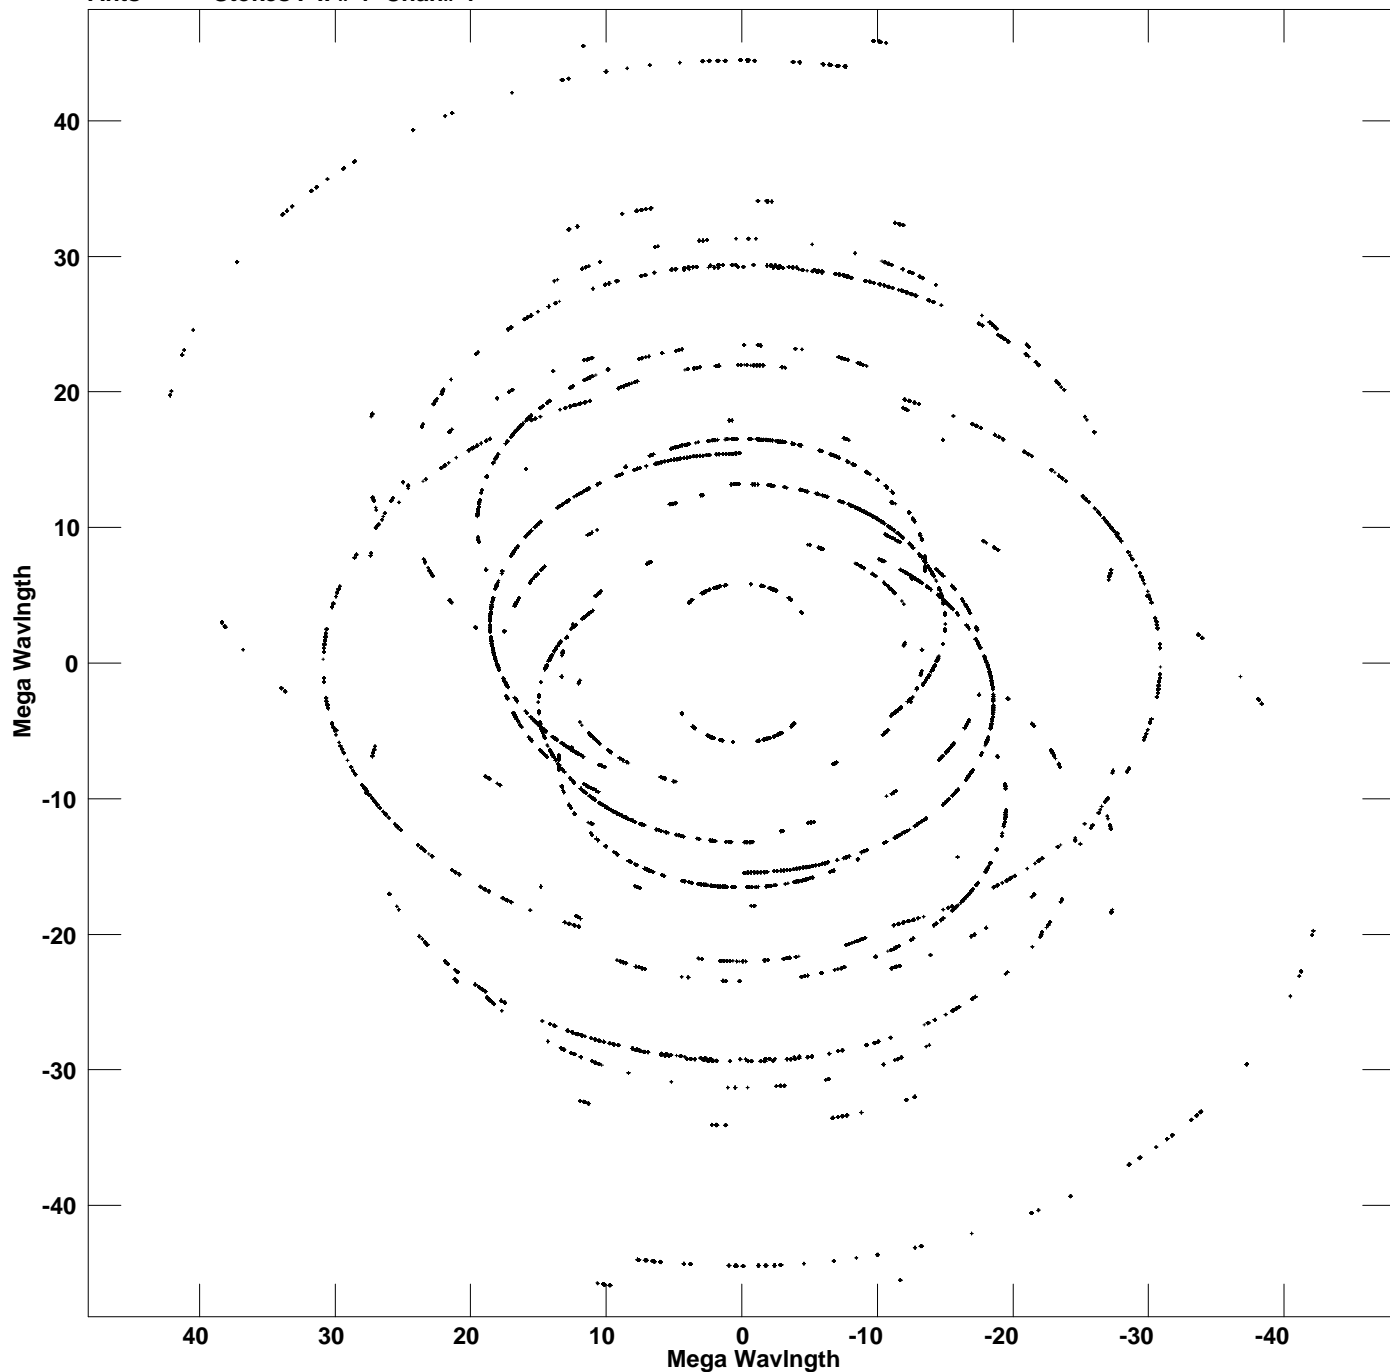

Plot file version 1 created 11-NOV-2011 09:31:00  
V vs U for W75.MULTI.1 Source:W75  
Ants \* - \* Stokes I IF# 1 Chan# 1

Freq = 6.6685 GHz, Bw = 8.000 MHz