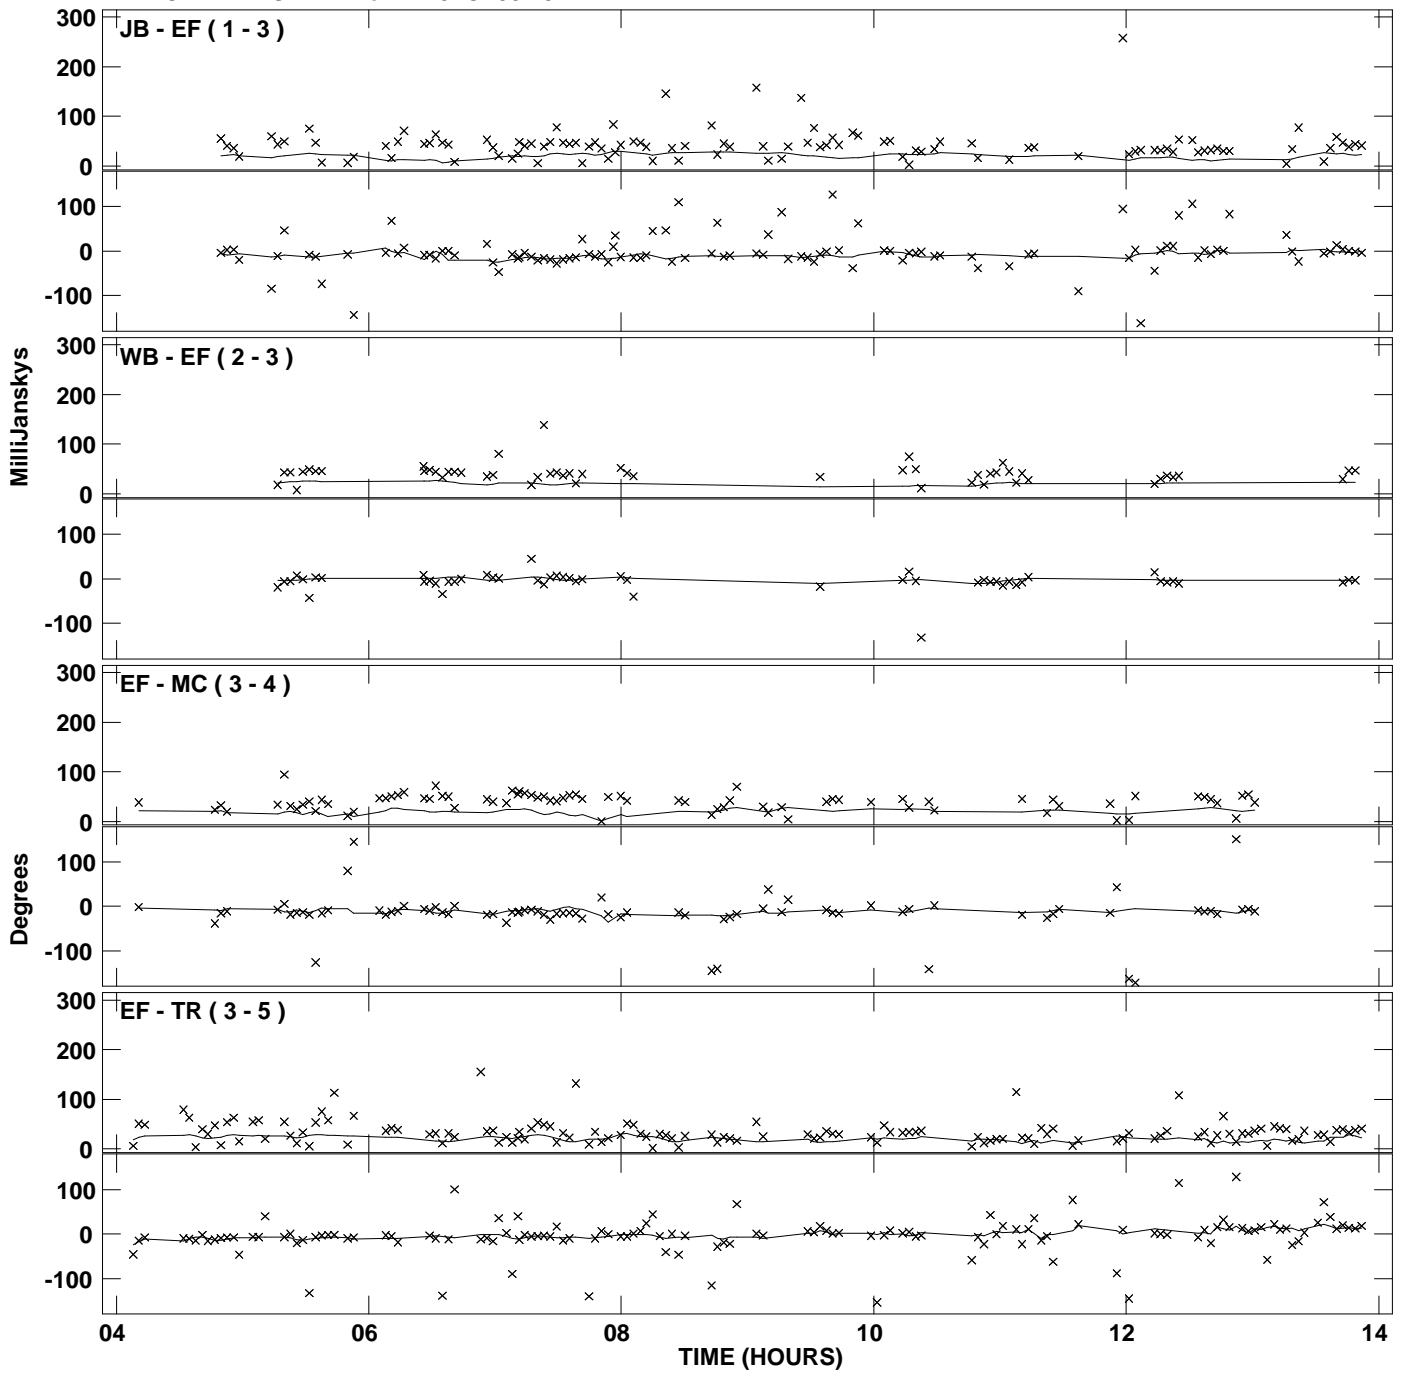

Plot file version 1 created 11-NOV-2011 09:31:03  
Amplitude and Phase vs Time for W75.MULTI.1 Vect aver. CL # 3  
IF 1 CHAN 1 STK LL of W75.ICL001.3

PLot file version 2 created 11-NOV-2011 09:31:03  
Amplitude andPhase vs Time for W75.MULTI.1 Vect aver. CL # 3  
IF 1 CHAN 1 STK LL of W75.ICL001.3