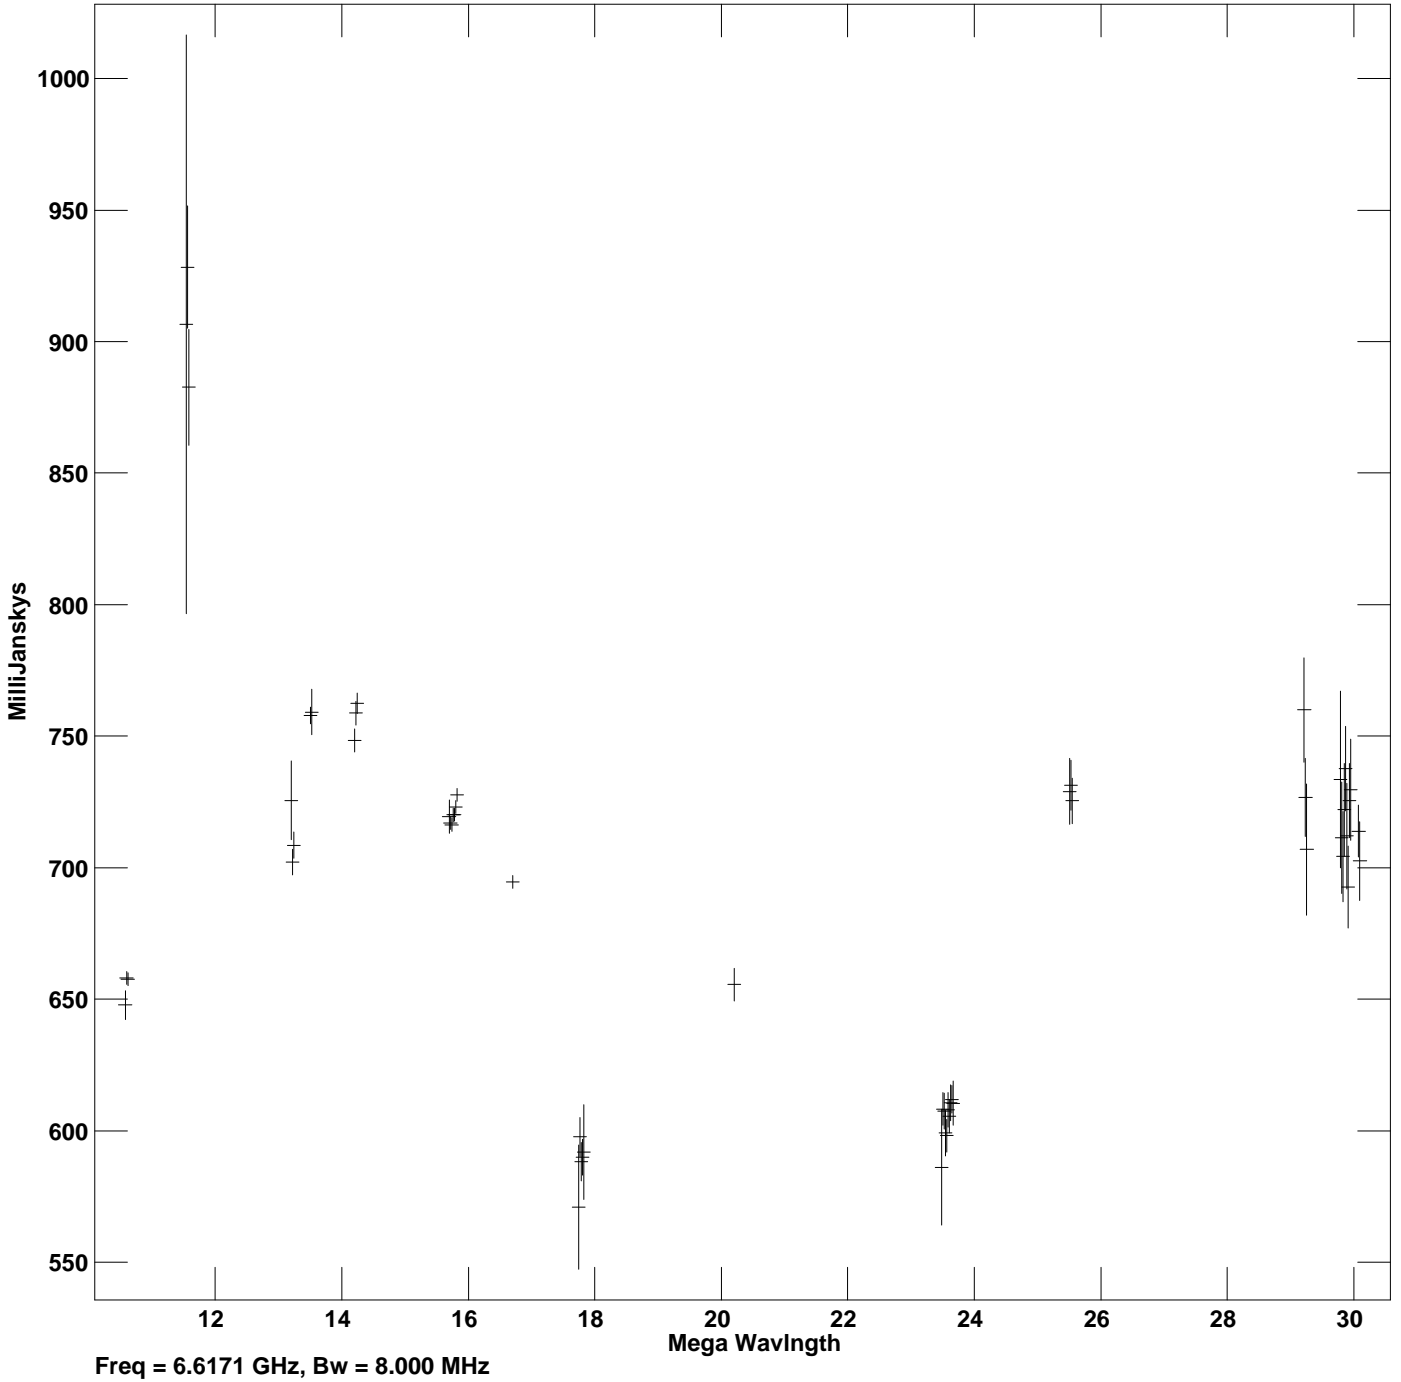

Plot file version 1 created 10-NOV-2011 17:12:34
Amplitude vs UV dist for 0808+405.MULTI.1 Source:0808+405
Ants * - * Stokes I IF# 1 - 8 Chan# 1

Freq = 6.6171 GHz, Bw = 8.000 MHz