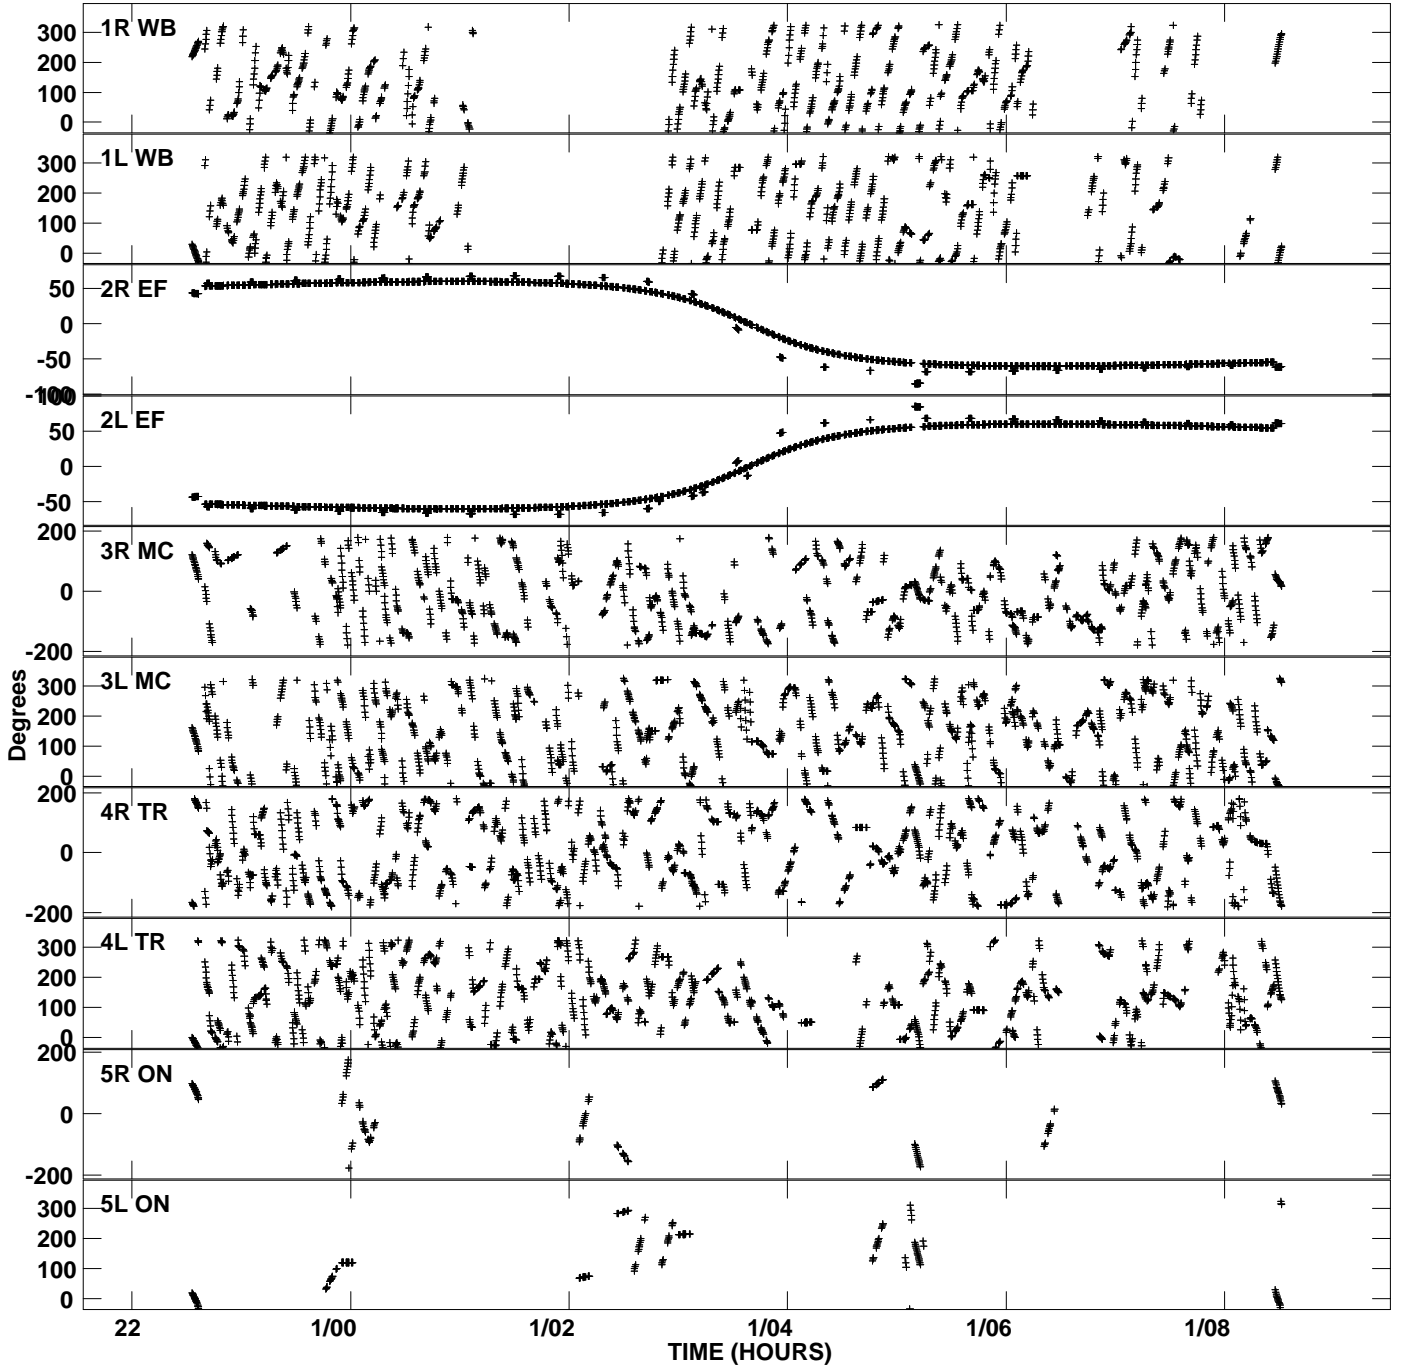

Plot file version 1 created 11-NOV-2011 13:13:58  
Gain phs vs UTC time for ER026B\_2.UVDATA.1  
CL 3 Rpol & Lpol IF 1

Plot file version 2 created 11-NOV-2011 13:13:58  
Gain phs vs UTC time for ER026B\_2.UVDATA.1  
CL 3 Rpol & Lpol IF 1