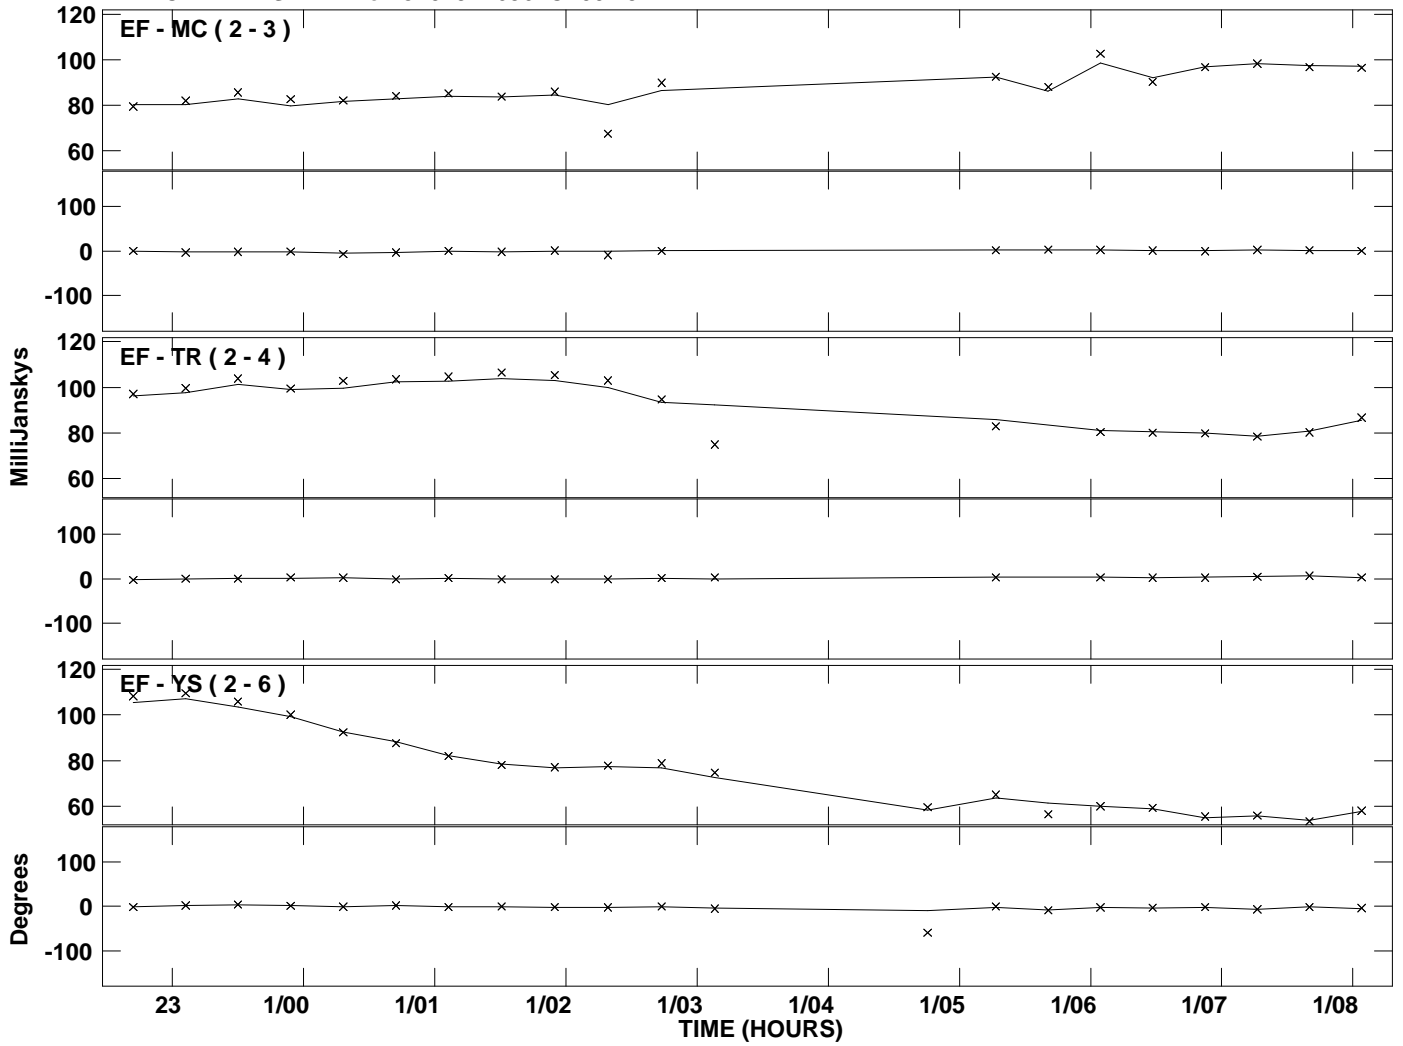

PLOt file version 1 created 11-NOV-2011 14:28:15
 Amplitude andPhase vs Time for J2029+4636.MULTI.1 Vect aver. CL # 3
 IF 1 CHAN 1 STK LL of J2029+4636.ICL001.3

PLot file version 2 created 11-NOV-2011 14:28:16
Amplitude andPhase vs Time for J2029+4636.MULTI.1 Vect aver. CL # 3
IF 1 CHAN 1 STK RR of J2029+4636.ICL001.3