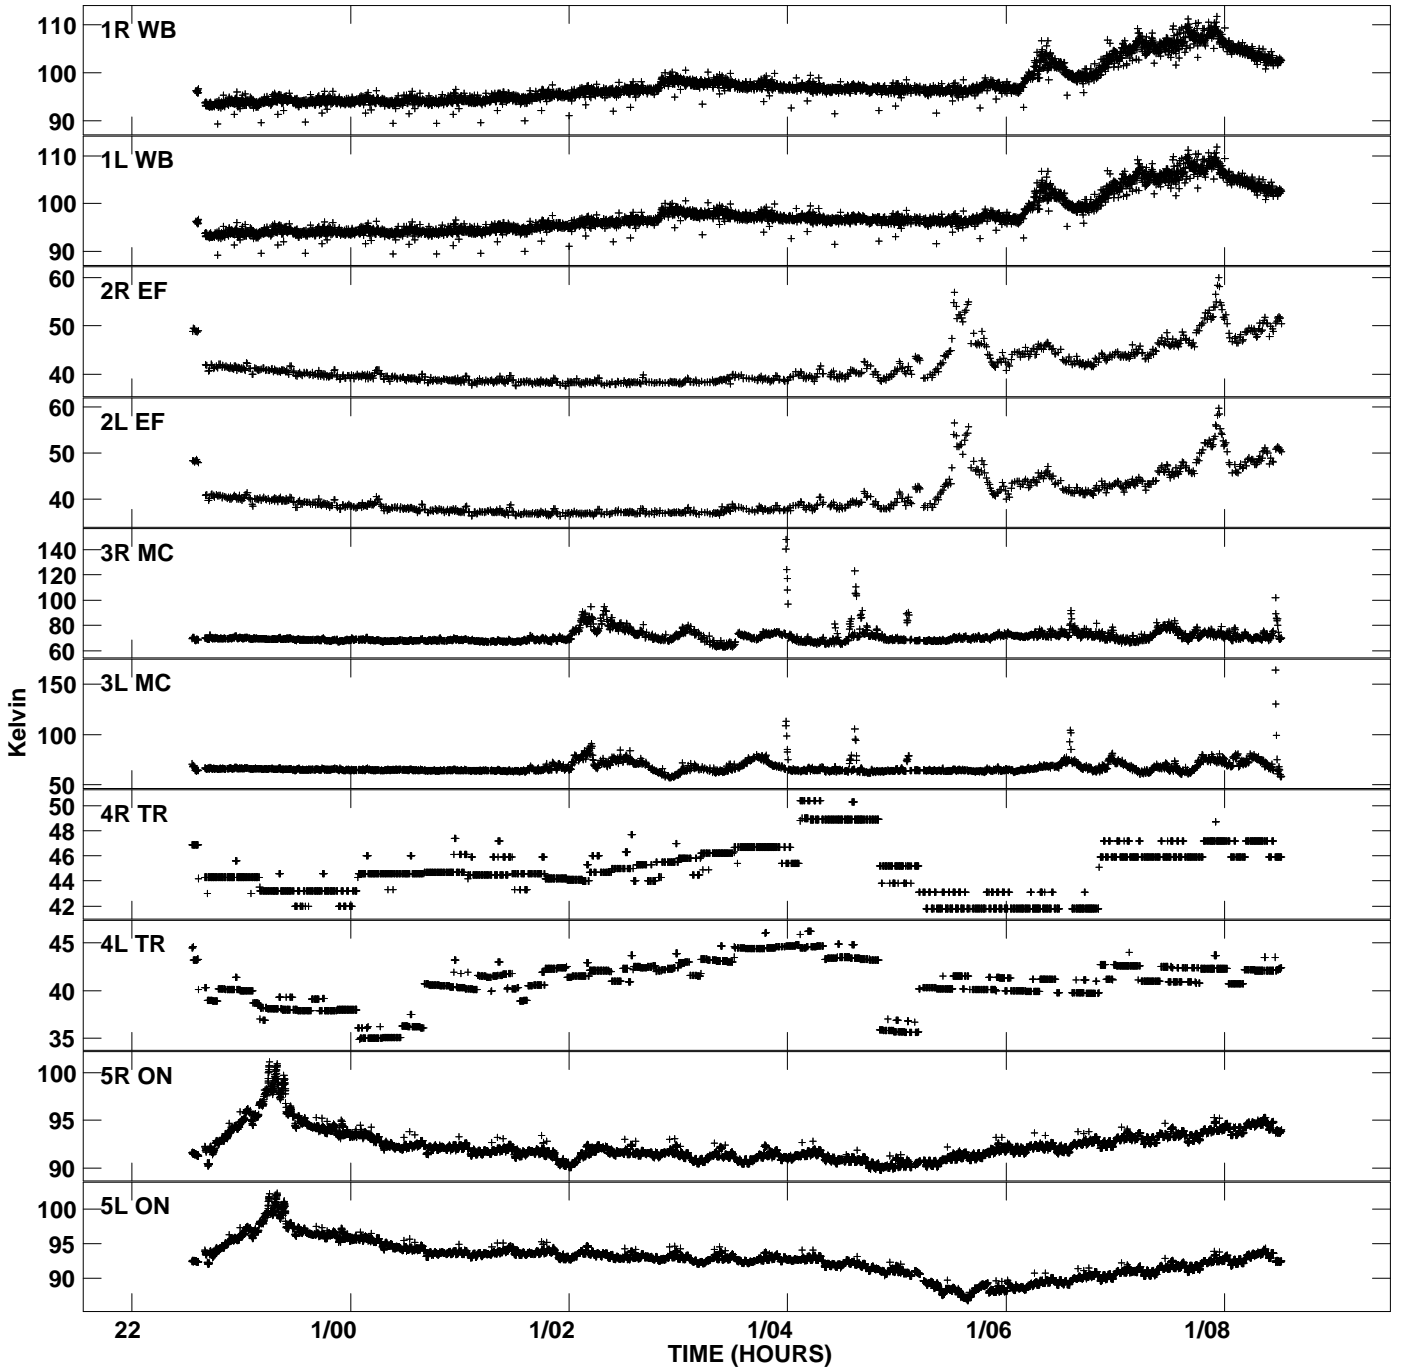

Plot file version 1 created 10-NOV-2011 21:26:50
Tsys vs UTC time for ER026B_2.UVDATA.1
TY 1 Rpol & Lpol IF 1

Plot file version 2 created 10-NOV-2011 21:26:50
Tsyst vs UTC time for ER026B_2.UVDATA.1
TY 1 Rpol & Lpol IF 1