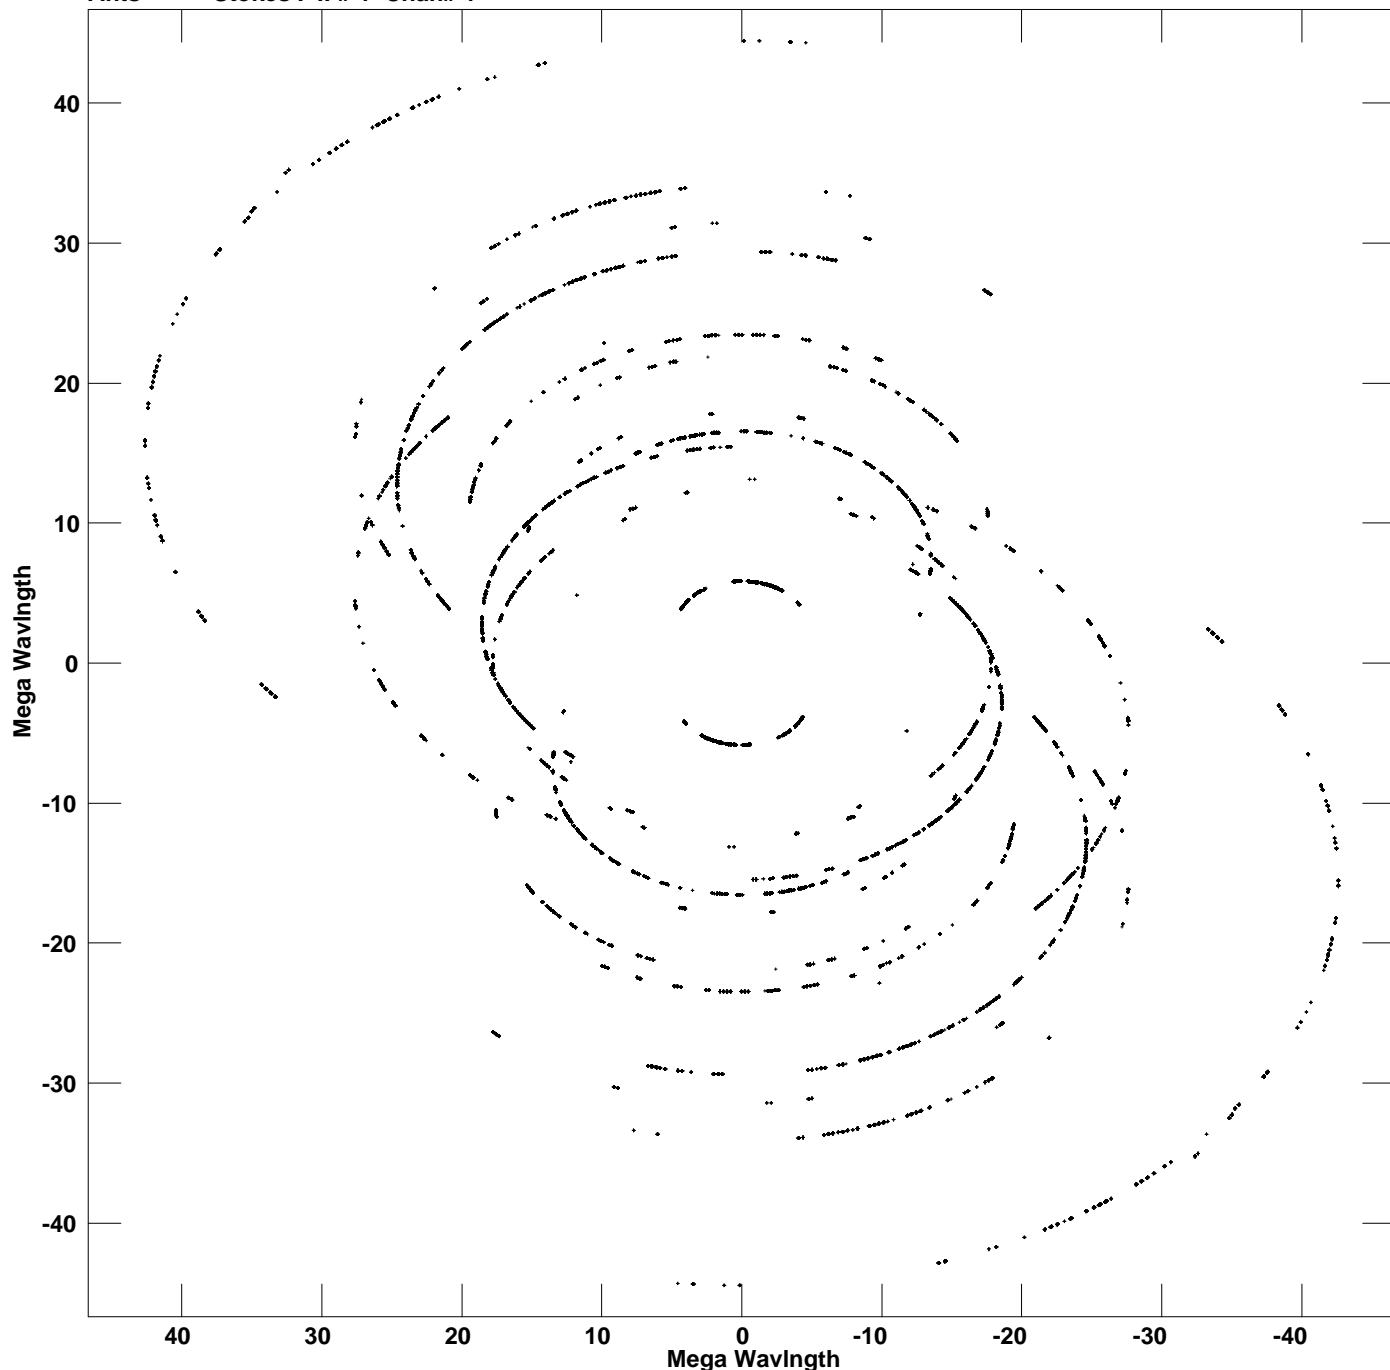

Plot file version 1 created 11-NOV-2011 14:27:56
V vs U for W75.MULTI.1 Source:W75
Ants * - * Stokes I IF# 1 Chan# 1

Freq = 6.6688 GHz, Bw = 8.000 MHz