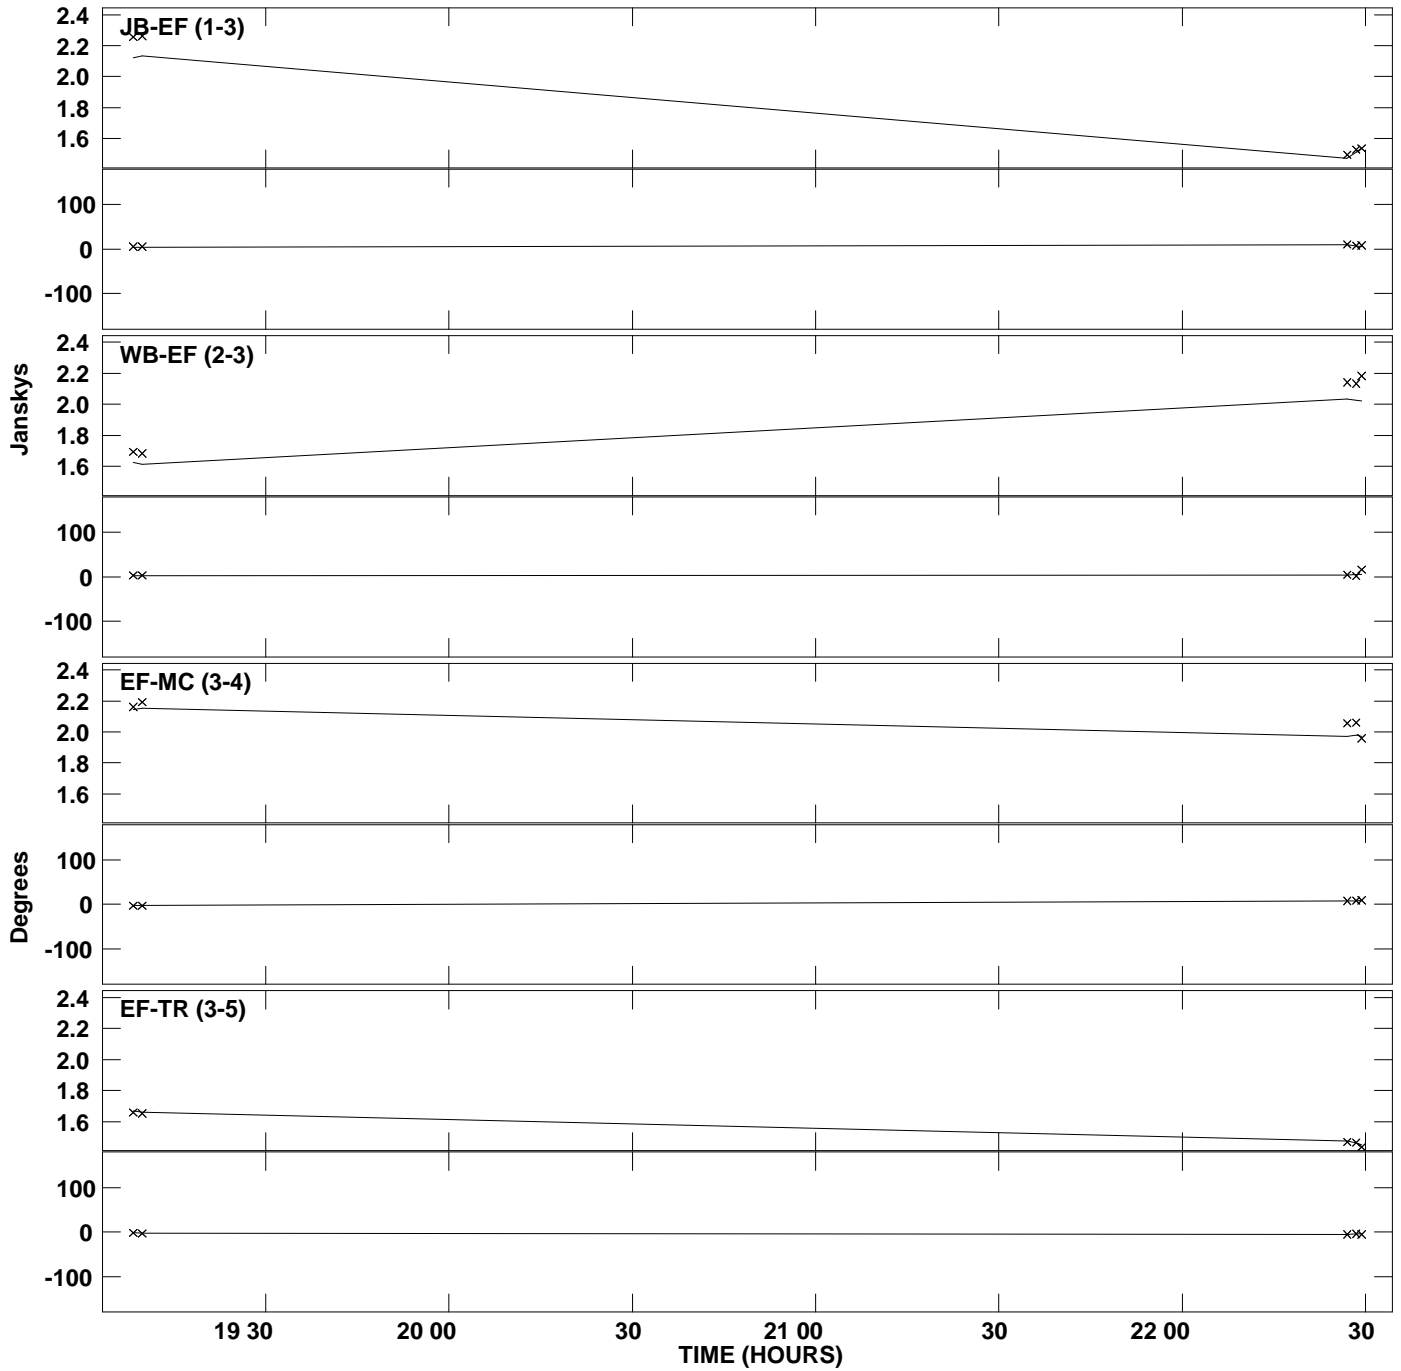

PLot file version 1 created 11-APR-2012 14:10:57
Amplitude andPhase vs Time for J2038+5119.MULTI.1 Vect aver. CL # 3
IF 1 CHAN 1 STK RR of J2038+5119.ICL001.3

PLot file version 2 created 11-APR-2012 14:10:57
Amplitude andPhase vs Time for J2038+5119.MULTI.1 Vect aver. CL # 3
IF 1 CHAN 1 STK RR of J2038+5119.ICL001.3