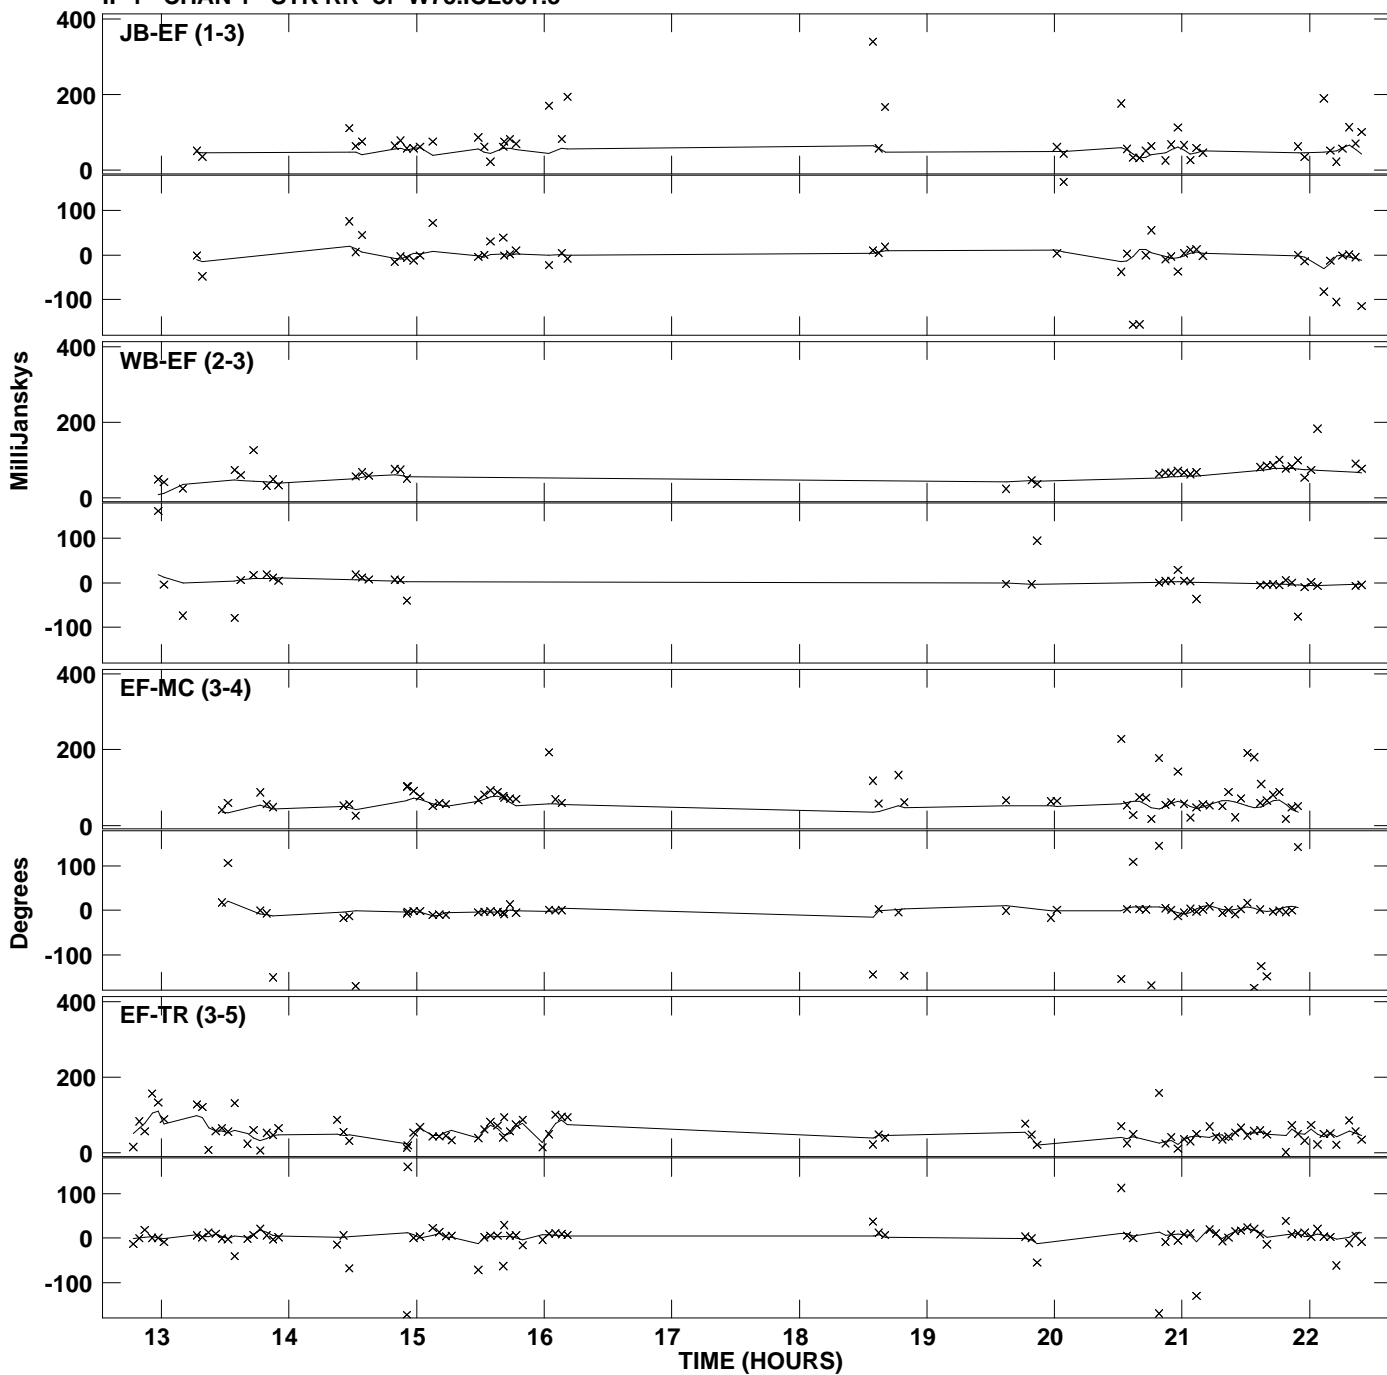

Plot file version 1 created 11-APR-2012 14:10:45  
Amplitude and Phase vs Time for W75.MULTI.1 Vect aver. CL # 3  
IF 1 CHAN 1 STK RR of W75.ICL001.3

Plot file version 2 created 11-APR-2012 14:10:45  
Amplitude and Phase vs Time for W75.MULTI.1 Vect aver. CL # 3  
IF 1 CHAN 1 STK RR of W75.ICL001.3