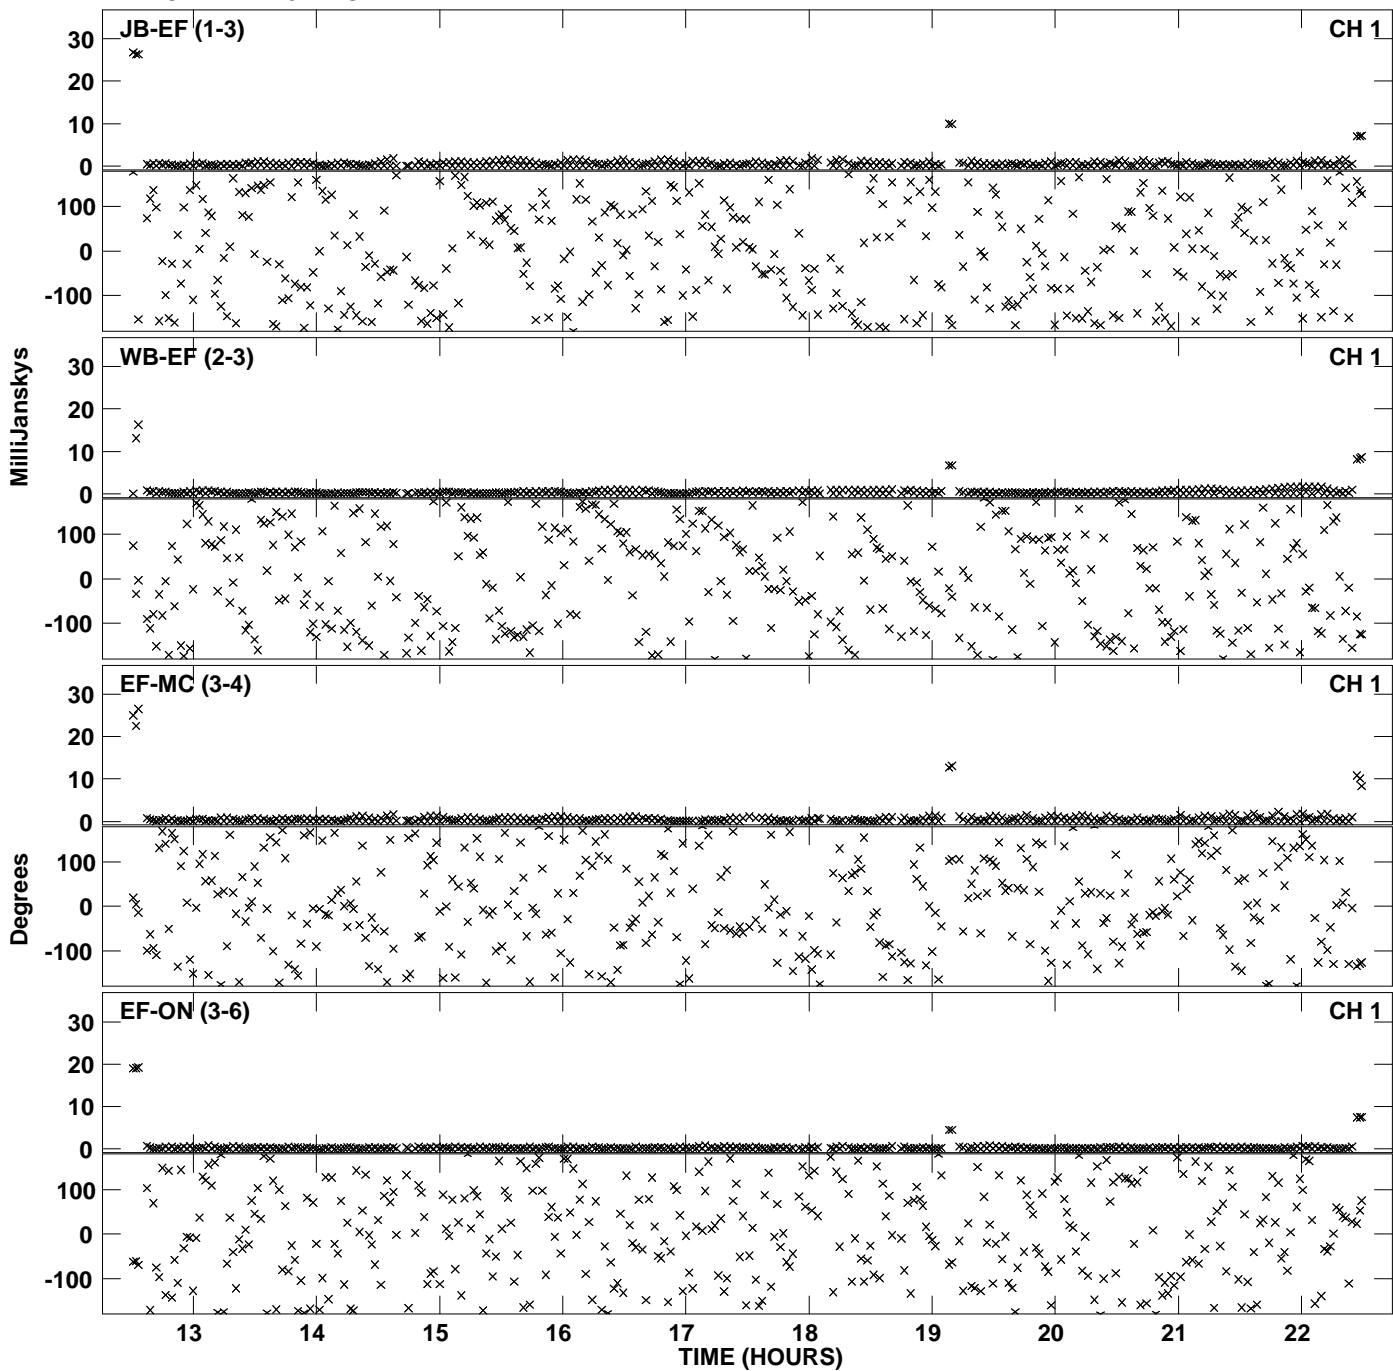

Plot file version 1 created 10-APR-2012 18:21:38
Amplitude andPhase vs Time for ER026C 4.UVDATA.1 Vect aver.
IF 1 CHAN 1 - 1024 STK LL

Plot file version 2 created 10-APR-2012 18:21:38
Amplitude andPhase vs Time for ER026C 4.UVDATA.1 Vect aver.
IF 1 CHAN 1 - 1024 STK LL