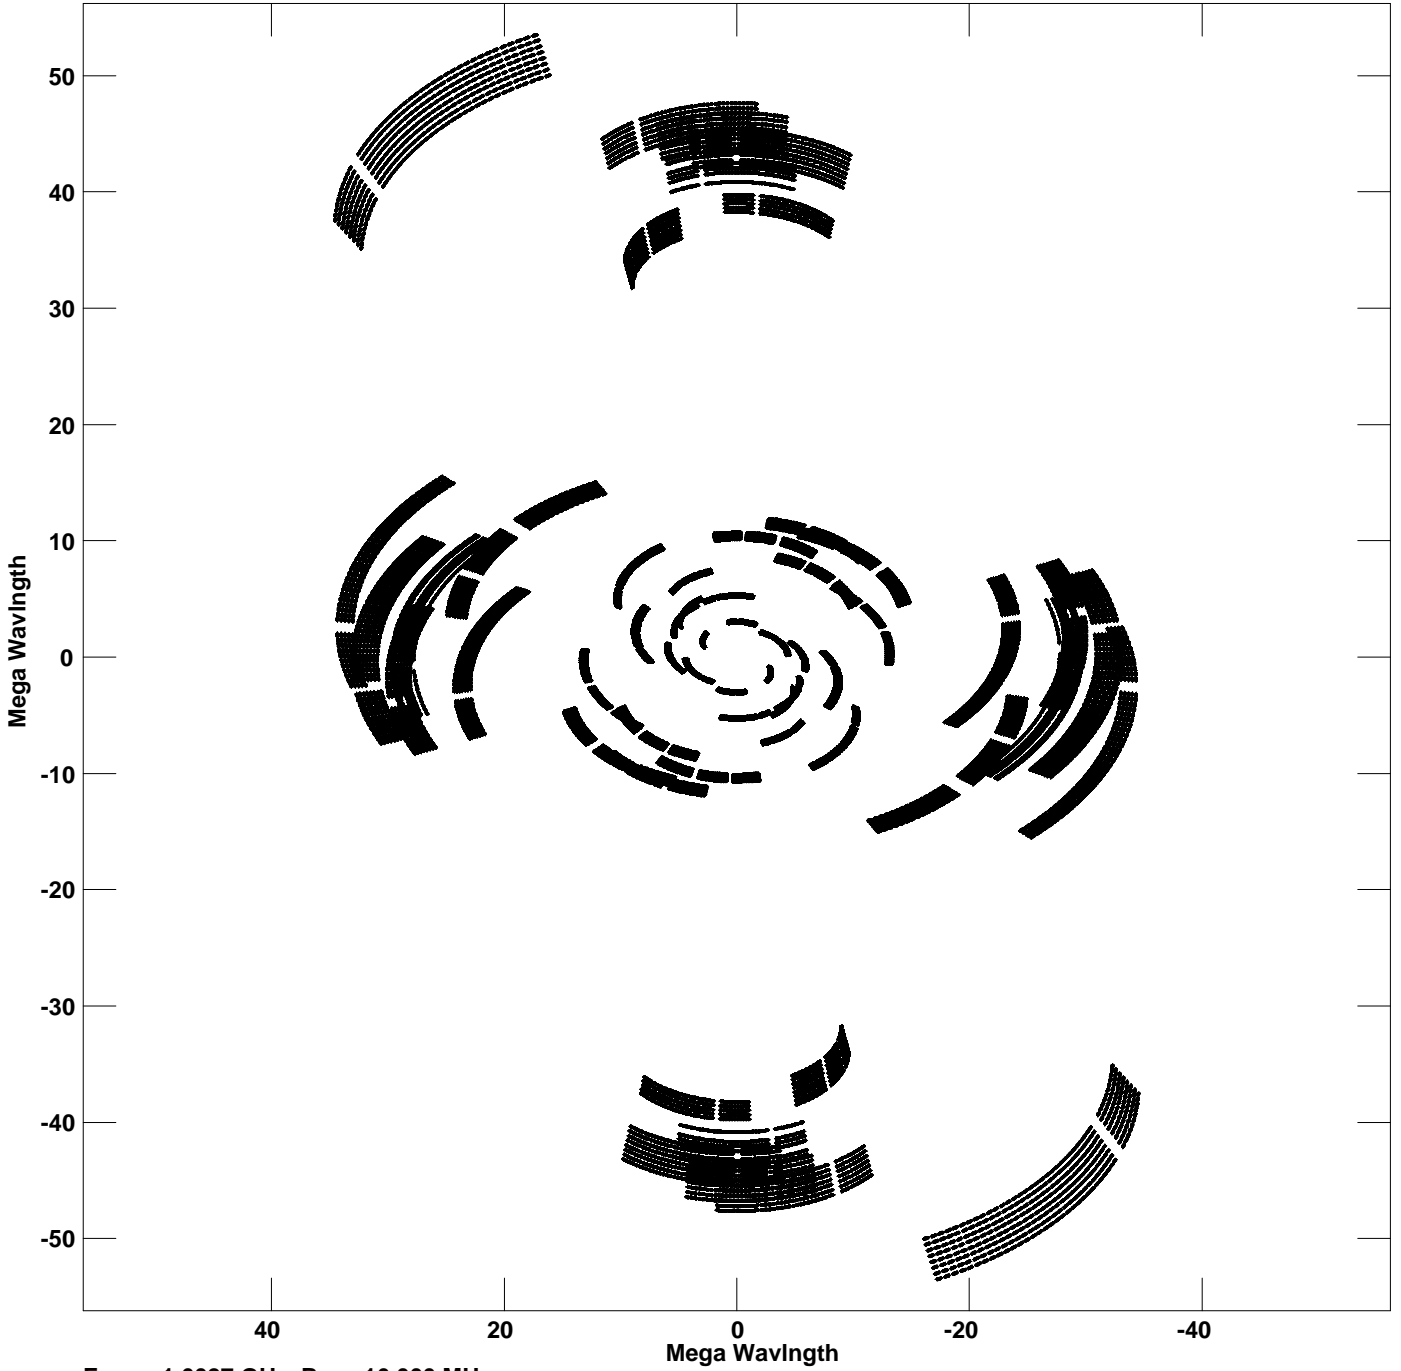

Plot file version 1 created 20-MAR-2014 17:18:11
V vs U for IC883.MULTI.1 Source:IC883
Ants * - * Stokes I IF# 1 - 8 Chan# 1

Freq = 1.6027 GHz, Bw = 16.000 MHz