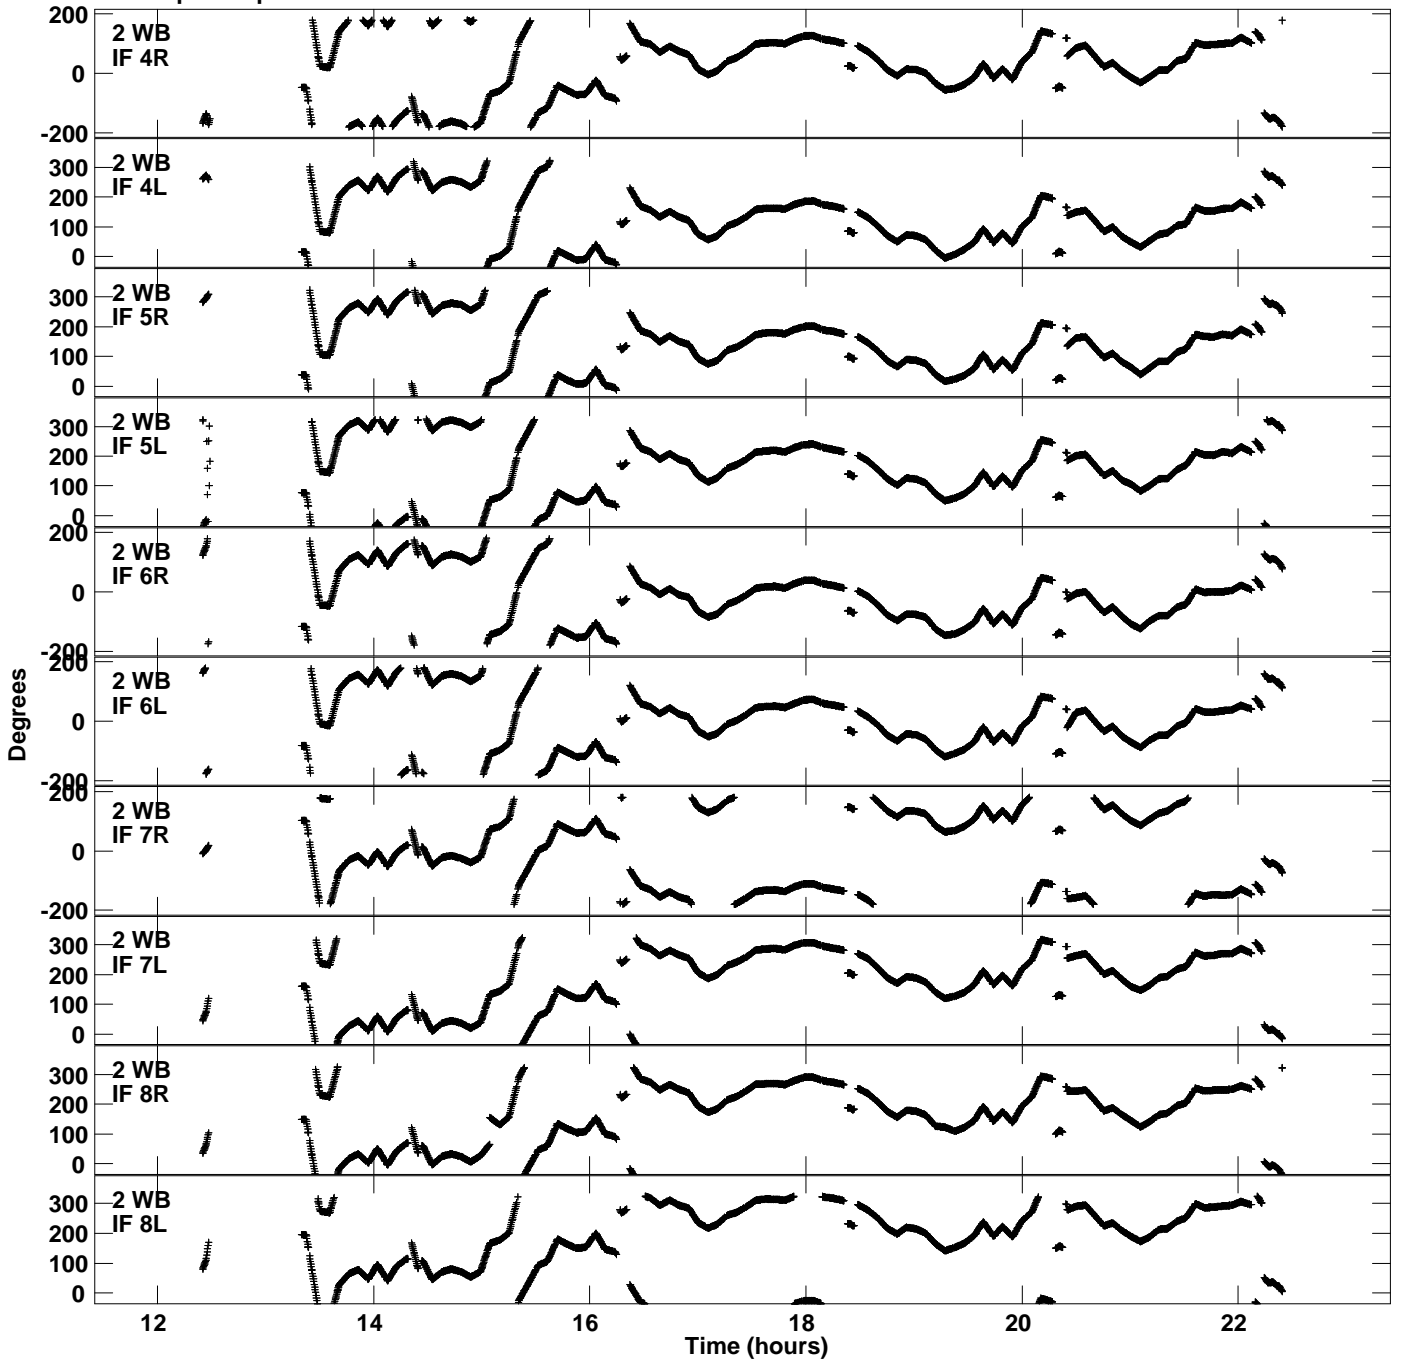

Plot file version 1 created 23-FEB-2016 14:11:40
Gain phs vs UTC time for ER040_2.UVDATA.1
CL 3 Rpol & Lpol IF 1 - 8

Plot file version 2 created 23-FEB-2016 14:11:40
Gain phs vs UTC time for ER040_2.UVDATA.1
CL 3 Rpol & Lpol IF 1 - 8

Plot file version 3 created 23-FEB-2016 14:11:40
Gain phs vs UTC time for ER040_2.UVDATA.1
CL 3 Rpol & Lpol IF 1 - 8

Plot file version 4 created 23-FEB-2016 14:11:40
Gain phs vs UTC time for ER040_2.UVDATA.1
CL 3 Rpol & Lpol IF 1 - 8

Plot file version 5 created 23-FEB-2016 14:11:40
Gain phs vs UTC time for ER040_2.UVDATA.1
CL 3 Rpol & Lpol IF 1 - 8

Plot file version 6 created 23-FEB-2016 14:11:40
Gain phs vs UTC time for ER040_2.UVDATA.1
CL 3 Rpol & Lpol IF 1 - 8

Plot file version 7 created 23-FEB-2016 14:11:40
Gain phs vs UTC time for ER040_2.UVDATA.1
CL 3 Rpol & Lpol IF 1 - 8

Plot file version 8 created 23-FEB-2016 14:11:41
Gain phs vs UTC time for ER040_2.UVDATA.1
CL 3 Rpol & Lpol IF 1 - 8