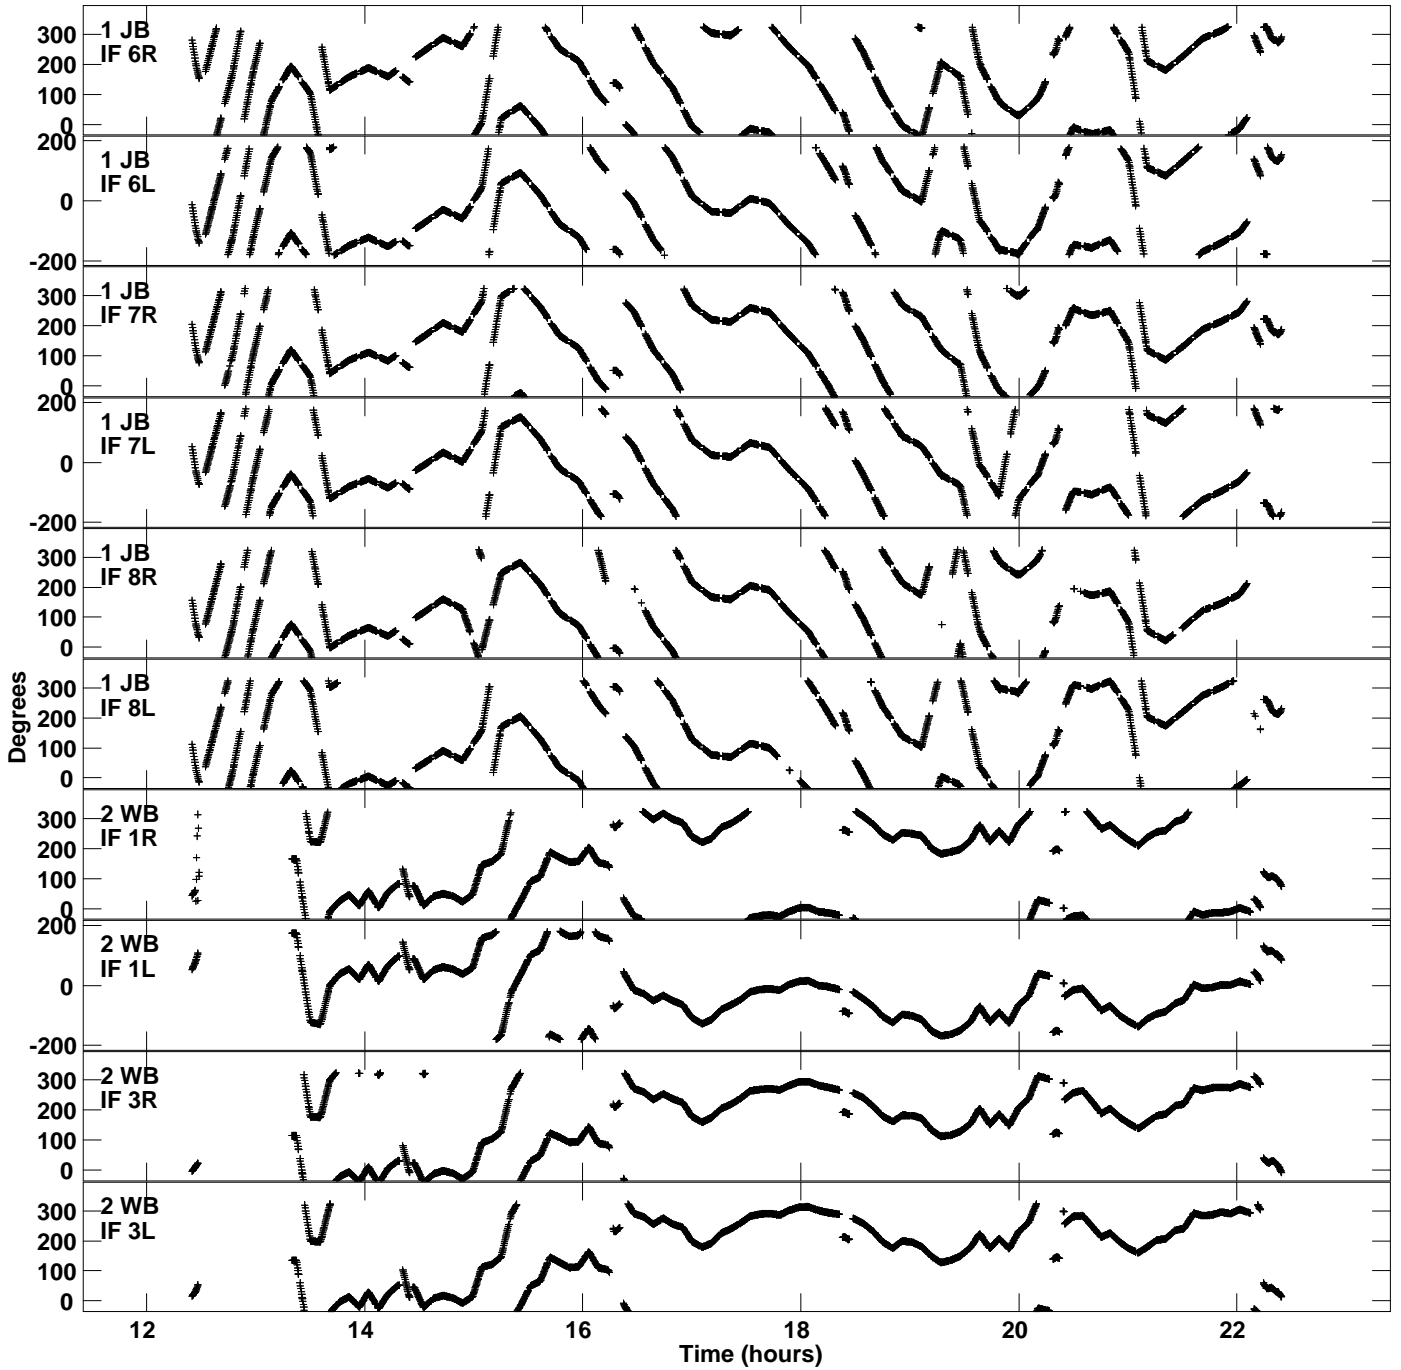

Plot file version 1 created 23-FEB-2016 14:11:40
Gain phs vs UTC time for ER040_2.UVDATA.1
CL 3 Rpol & Lpol IF 1 - 8

Plot file version 2 created 23-FEB-2016 14:11:40
Gain phs vs UTC time for ER040_2.UVDATA.1
CL 3 Rpol & Lpol IF 1 - 8

Plot file version 3 created 23-FEB-2016 14:11:40
Gain phs vs UTC time for ER040_2.UVDATA.1
CL 3 Rpol & Lpol IF 1 - 8

Plot file version 4 created 23-FEB-2016 14:11:40
Gain phs vs UTC time for ER040_2.UVDATA.1
CL 3 Rpol & Lpol IF 1 - 8

Plot file version 5 created 23-FEB-2016 14:11:40
Gain phs vs UTC time for ER040_2.UVDATA.1
CL 3 Rpol & Lpol IF 1 - 8

Plot file version 6 created 23-FEB-2016 14:11:40
Gain phs vs UTC time for ER040_2.UVDATA.1
CL 3 Rpol & Lpol IF 1 - 8

Plot file version 7 created 23-FEB-2016 14:11:40
Gain phs vs UTC time for ER040_2.UVDATA.1
CL 3 Rpol & Lpol IF 1 - 8

Plot file version 8 created 23-FEB-2016 14:11:41
Gain phs vs UTC time for ER040_2.UVDATA.1
CL 3 Rpol & Lpol IF 1 - 8