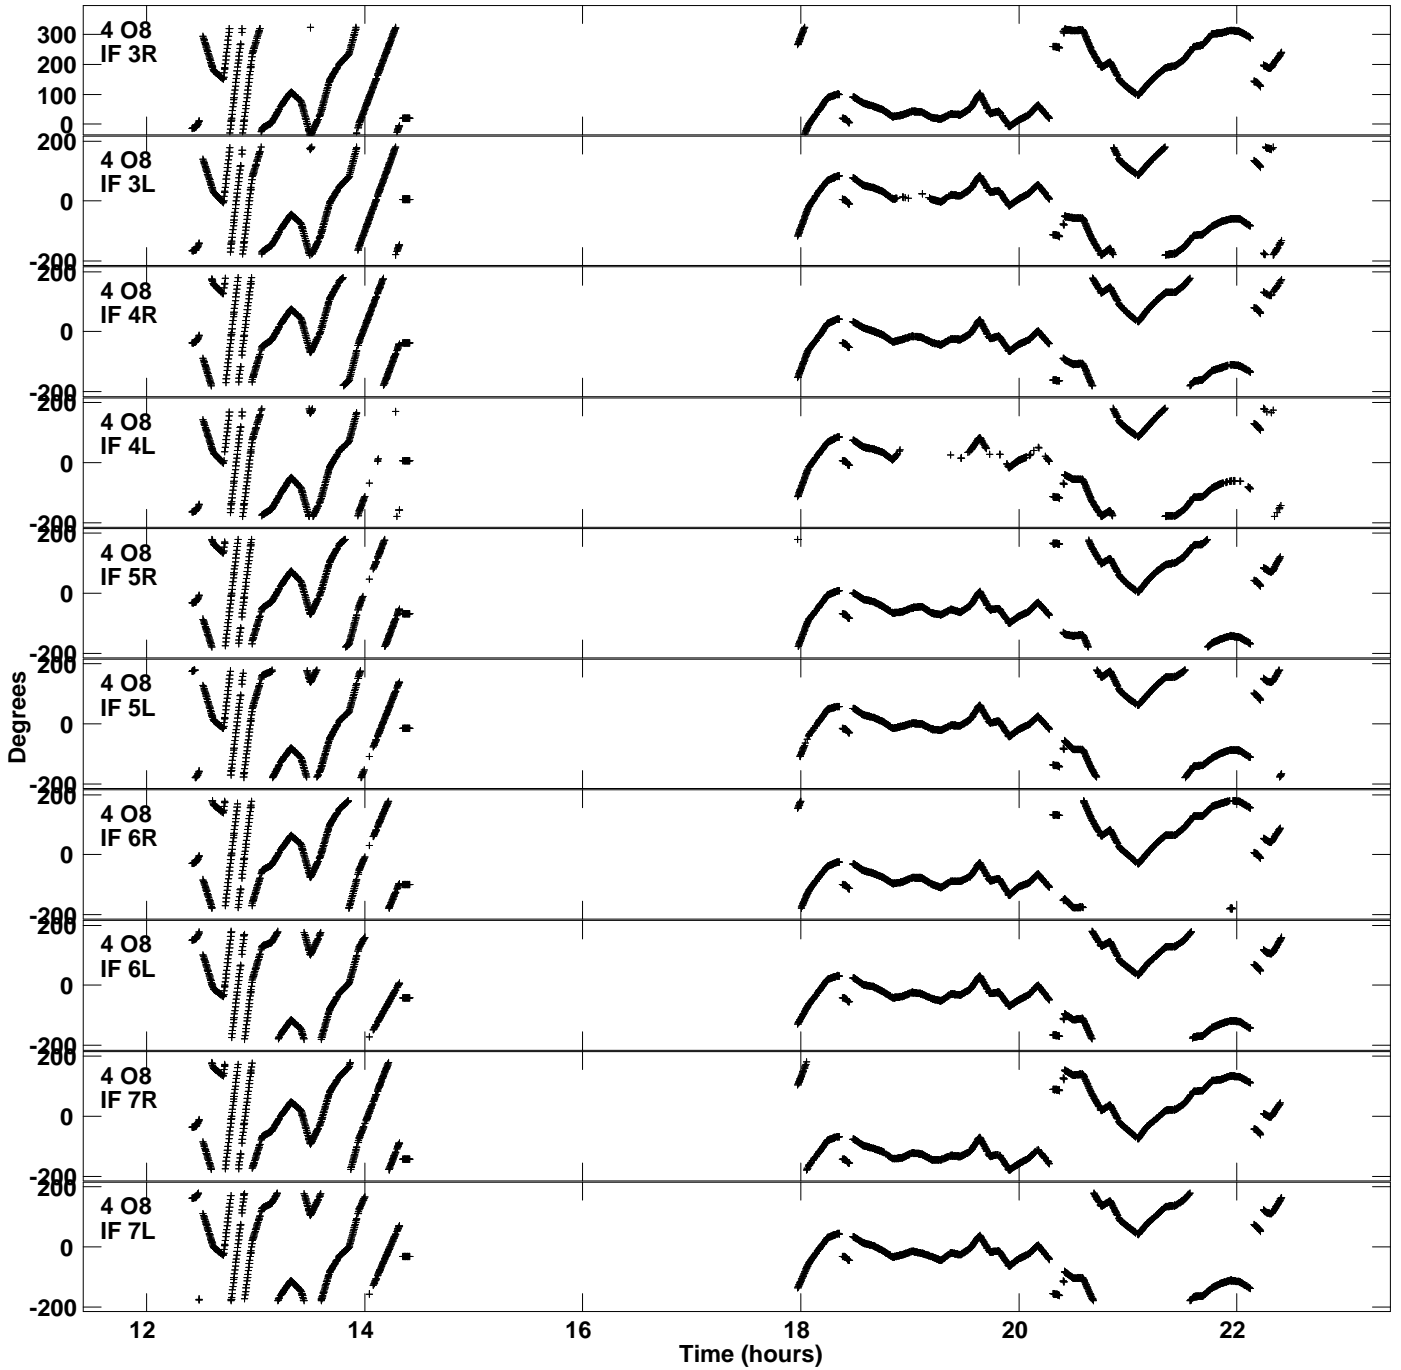

Plot file version 1 created 23-FEB-2016 14:11:40
Gain phs vs UTC time for ER040_2.UVDATA.1
CL 3 Rpol & Lpol IF 1 - 8

Plot file version 2 created 23-FEB-2016 14:11:40
Gain phs vs UTC time for ER040_2.UVDATA.1
CL 3 Rpol & Lpol IF 1 - 8

Plot file version 3 created 23-FEB-2016 14:11:40
Gain phs vs UTC time for ER040_2.UVDATA.1
CL 3 Rpol & Lpol IF 1 - 8

Plot file version 4 created 23-FEB-2016 14:11:40
Gain phs vs UTC time for ER040_2.UVDATA.1
CL 3 Rpol & Lpol IF 1 - 8

Plot file version 5 created 23-FEB-2016 14:11:40
Gain phs vs UTC time for ER040_2.UVDATA.1
CL 3 Rpol & Lpol IF 1 - 8

Plot file version 6 created 23-FEB-2016 14:11:40
Gain phs vs UTC time for ER040_2.UVDATA.1
CL 3 Rpol & Lpol IF 1 - 8

Plot file version 7 created 23-FEB-2016 14:11:40
Gain phs vs UTC time for ER040_2.UVDATA.1
CL 3 Rpol & Lpol IF 1 - 8

Plot file version 8 created 23-FEB-2016 14:11:41
Gain phs vs UTC time for ER040_2.UVDATA.1
CL 3 Rpol & Lpol IF 1 - 8