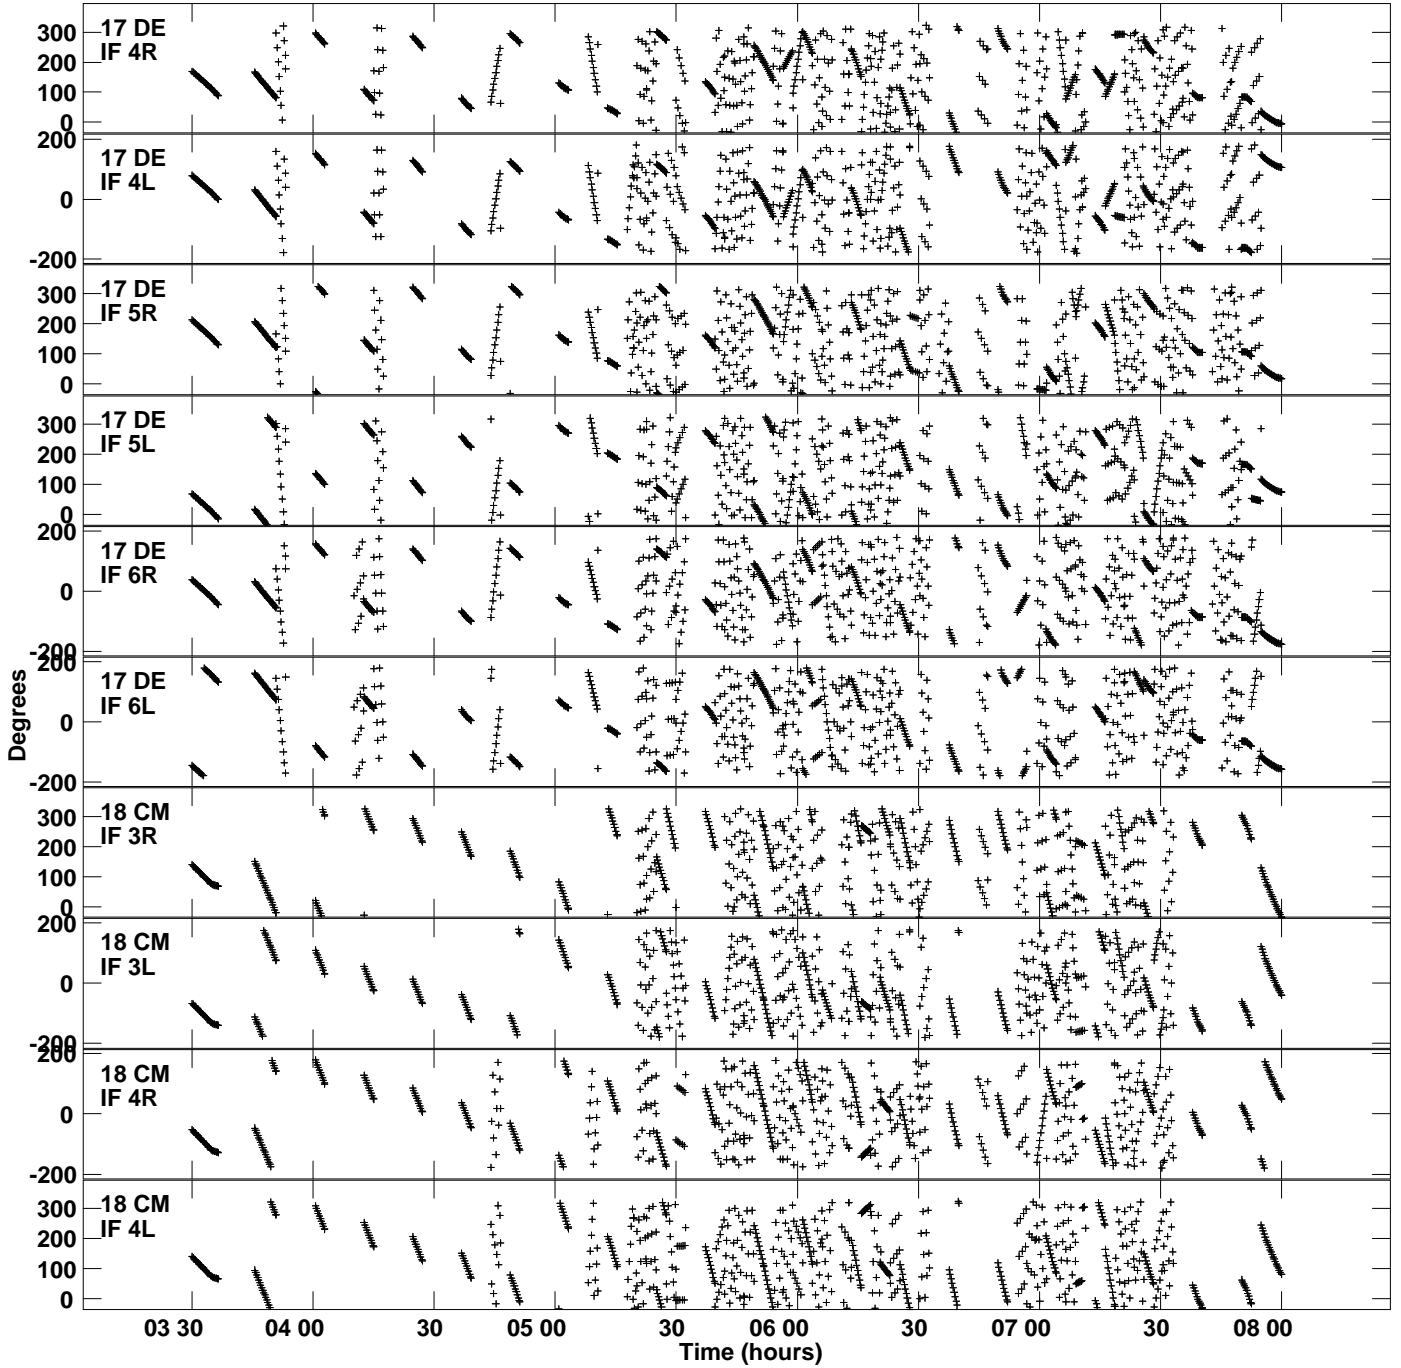

Plot file version 13 created 21-NOV-2022 14:23:29  
Gain phs vs UTC time for ER052B.UVDATA.1  
CL 4 Rpol & Lpol IF 1 - 8

Plot file version 14 created 21-NOV-2022 14:23:29  
Gain phs vs UTC time for ER052B.UVDATA.1  
CL 4 Rpol & Lpol IF 1 - 8

Plot file version 15 created 21-NOV-2022 14:23:29  
Gain phs vs UTC time for ER052B.UVDATA.1  
CL 4 Rpol & Lpol IF 1 - 8

Plot file version 16 created 21-NOV-2022 14:23:29  
Gain phs vs UTC time for ER052B.UVDATA.1  
CL 4 Rpol & Lpol IF 1 - 8

Plot file version 17 created 21-NOV-2022 14:23:30  
Gain phs vs UTC time for ER052B.UVDATA.1  
CL 4 Rpol & Lpol IF 1 - 8

Plot file version 18 created 21-NOV-2022 14:23:30  
Gain phs vs UTC time for ER052B.UVDATA.1  
CL 4 Rpol & Lpol IF 1 - 8