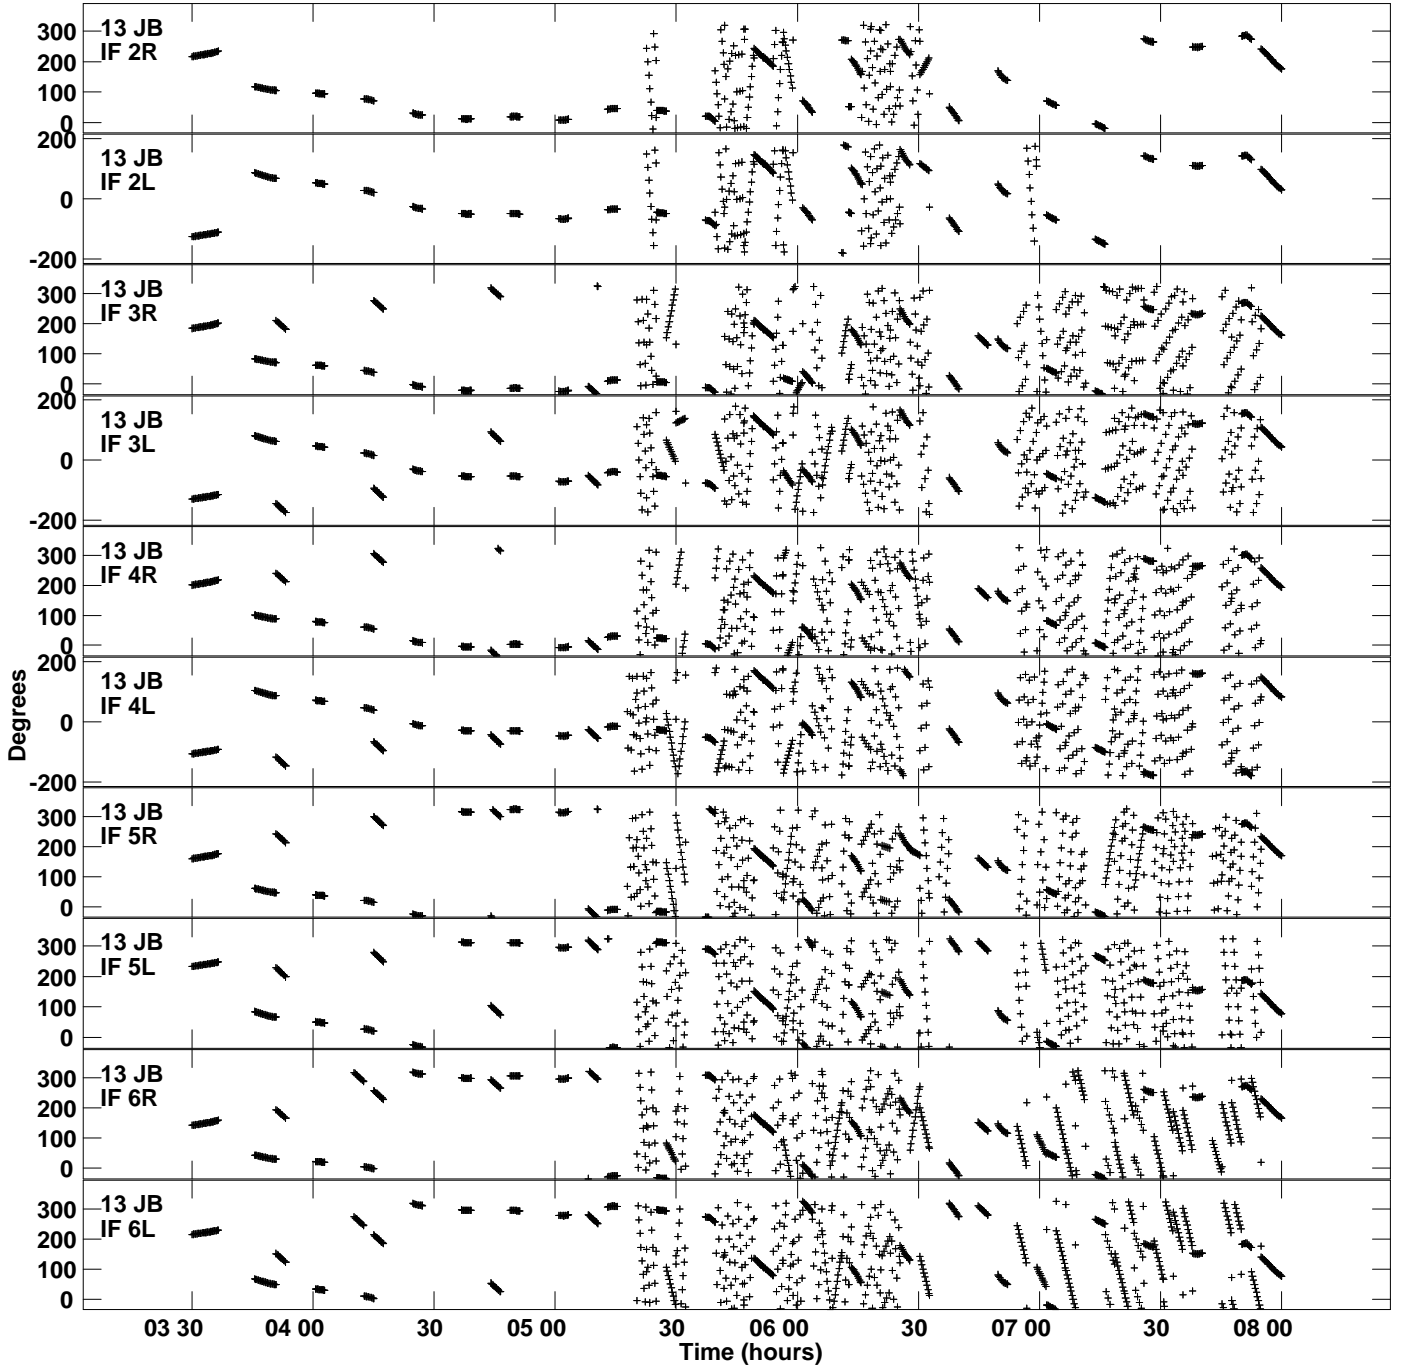

Plot file version 9 created 21-NOV-2022 14:23:29  
Gain phs vs UTC time for ER052B.UVDATA.1  
CL 4 Rpol & Lpol IF 1 - 8

Plot file version 10 created 21-NOV-2022 14:23:29  
Gain phs vs UTC time for ER052B.UVDATA.1  
CL 4 Rpol & Lpol IF 1 - 8

Plot file version 11 created 21-NOV-2022 14:23:29  
Gain phs vs UTC time for ER052B.UVDATA.1  
CL 4 Rpol & Lpol IF 1 - 8

Plot file version 12 created 21-NOV-2022 14:23:29  
Gain phs vs UTC time for ER052B.UVDATA.1  
CL 4 Rpol & Lpol IF 1 - 8

Plot file version 13 created 21-NOV-2022 14:23:29  
Gain phs vs UTC time for ER052B.UVDATA.1  
CL 4 Rpol & Lpol IF 1 - 8

Plot file version 14 created 21-NOV-2022 14:23:29  
Gain phs vs UTC time for ER052B.UVDATA.1  
CL 4 Rpol & Lpol IF 1 - 8

Plot file version 15 created 21-NOV-2022 14:23:29  
Gain phs vs UTC time for ER052B.UVDATA.1  
CL 4 Rpol & Lpol IF 1 - 8

Plot file version 16 created 21-NOV-2022 14:23:29  
Gain phs vs UTC time for ER052B.UVDATA.1  
CL 4 Rpol & Lpol IF 1 - 8