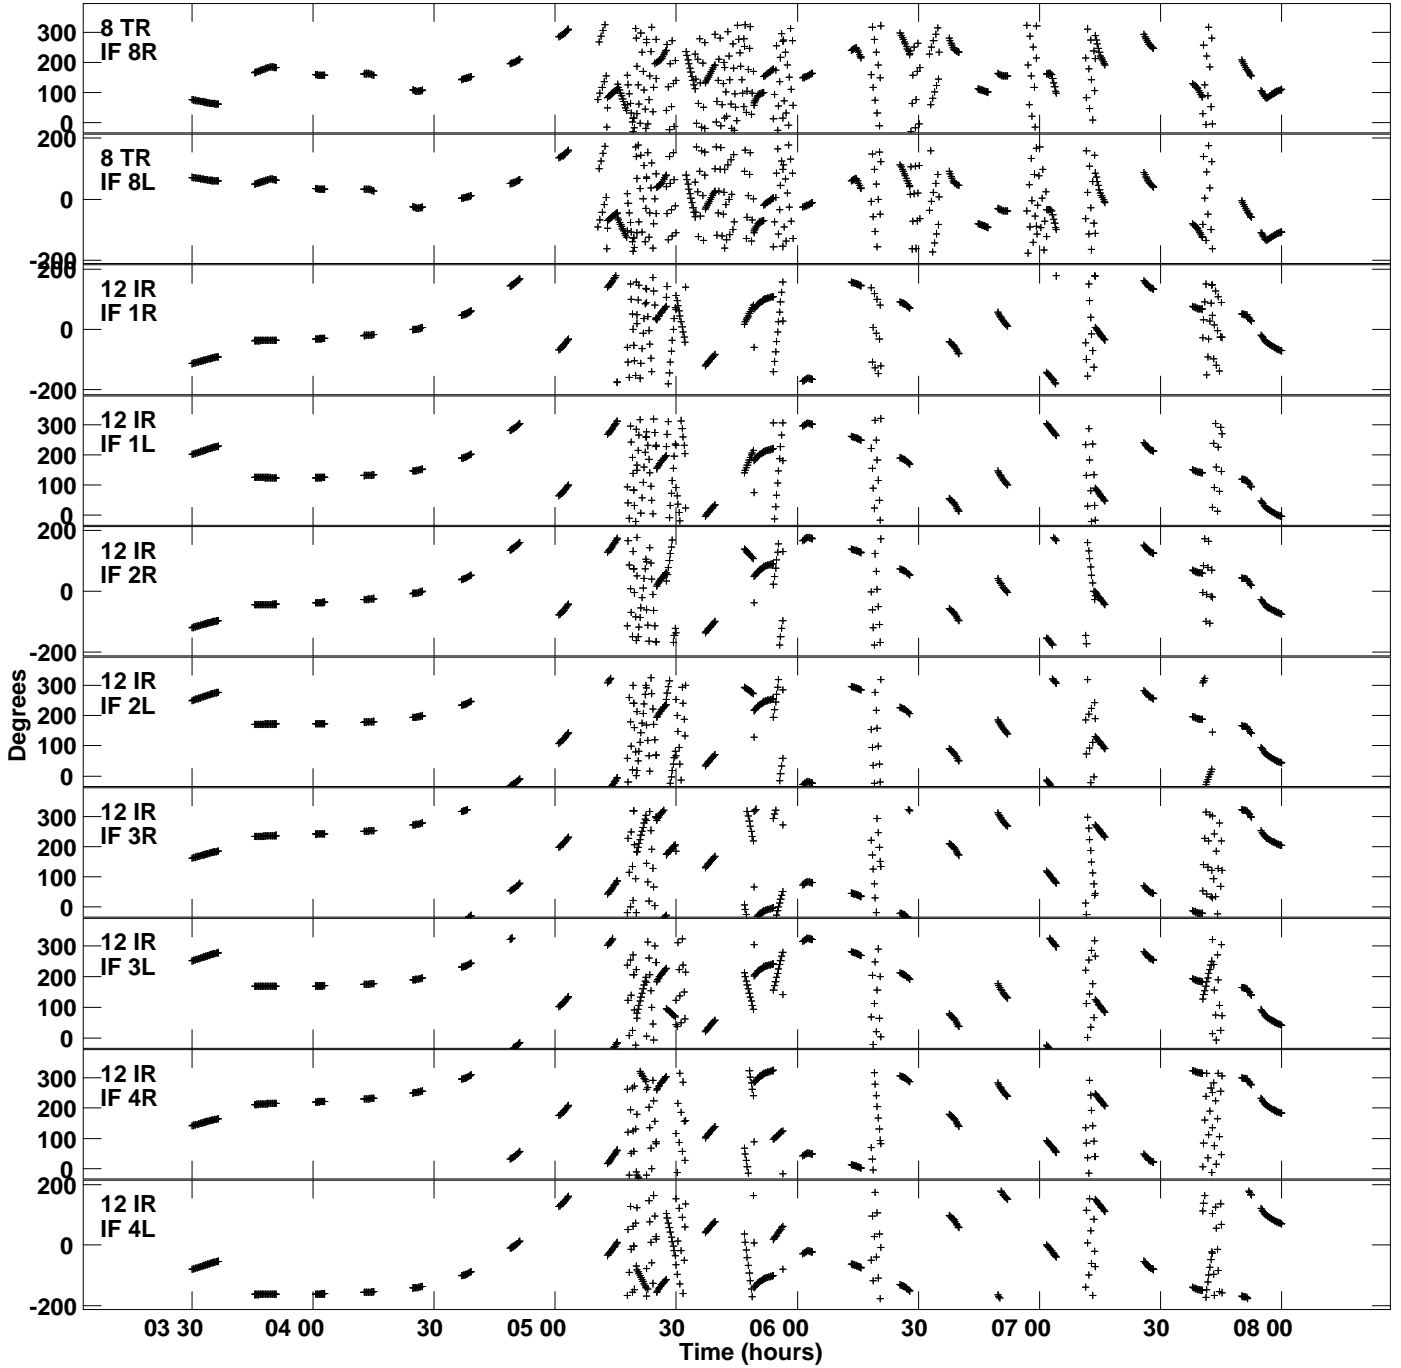

Plot file version 7 created 21-NOV-2022 14:23:29  
Gain phs vs UTC time for ER052B.UVDATA.1  
CL 4 Rpol & Lpol IF 1 - 8

Plot file version 8 created 21-NOV-2022 14:23:29  
Gain phs vs UTC time for ER052B.UVDATA.1  
CL 4 Rpol & Lpol IF 1 - 8

Plot file version 9 created 21-NOV-2022 14:23:29  
Gain phs vs UTC time for ER052B.UVDATA.1  
CL 4 Rpol & Lpol IF 1 - 8

Plot file version 10 created 21-NOV-2022 14:23:29  
Gain phs vs UTC time for ER052B.UVDATA.1  
CL 4 Rpol & Lpol IF 1 - 8

Plot file version 11 created 21-NOV-2022 14:23:29  
Gain phs vs UTC time for ER052B.UVDATA.1  
CL 4 Rpol & Lpol IF 1 - 8

Plot file version 12 created 21-NOV-2022 14:23:29  
Gain phs vs UTC time for ER052B.UVDATA.1  
CL 4 Rpol & Lpol IF 1 - 8

Plot file version 13 created 21-NOV-2022 14:23:29  
Gain phs vs UTC time for ER052B.UVDATA.1  
CL 4 Rpol & Lpol IF 1 - 8

Plot file version 14 created 21-NOV-2022 14:23:29  
Gain phs vs UTC time for ER052B.UVDATA.1  
CL 4 Rpol & Lpol IF 1 - 8