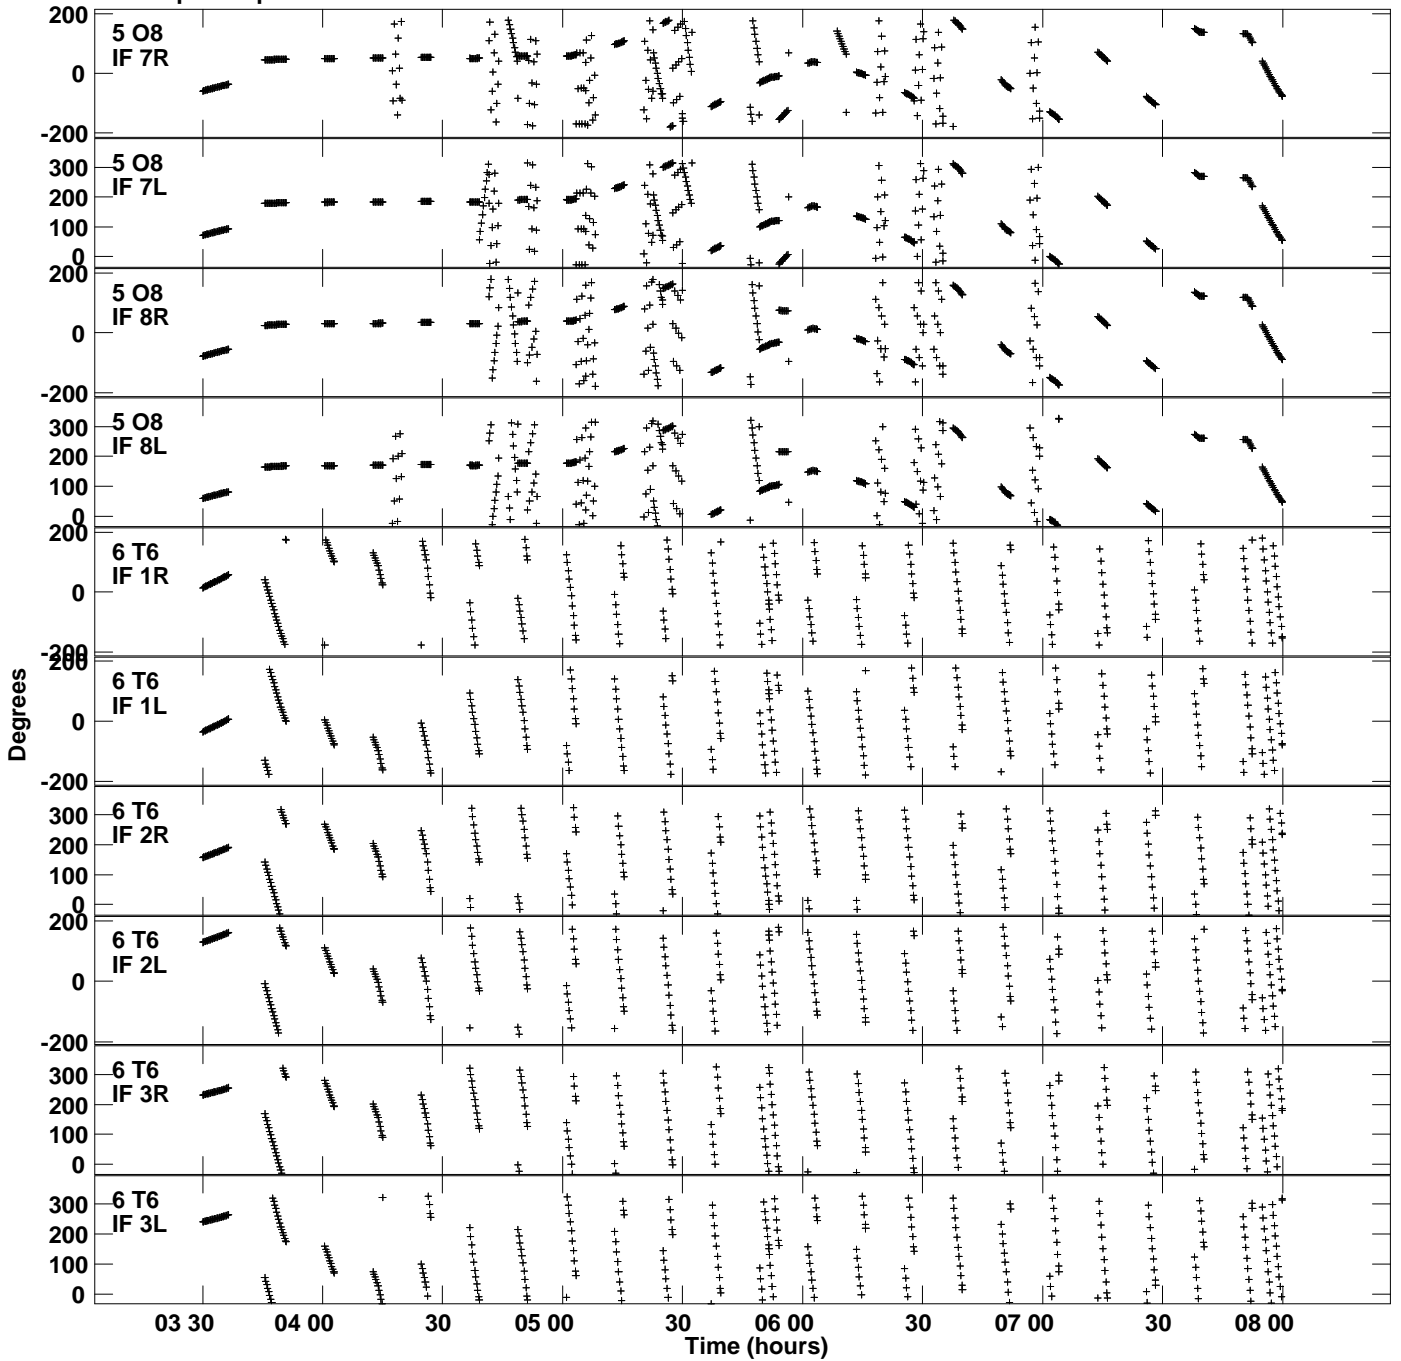

Plot file version 1 created 21-NOV-2022 14:23:29  
Gain phs vs UTC time for ER052B.UVDATA.1  
CL 4 Rpol & Lpol IF 1 - 8

Plot file version 2 created 21-NOV-2022 14:23:29  
Gain phs vs UTC time for ER052B.UVDATA.1  
CL 4 Rpol & Lpol IF 1 - 8

Plot file version 3 created 21-NOV-2022 14:23:29  
Gain phs vs UTC time for ER052B.UVDATA.1  
CL 4 Rpol & Lpol IF 1 - 8

Plot file version 4 created 21-NOV-2022 14:23:29  
Gain phs vs UTC time for ER052B.UVDATA.1  
CL 4 Rpol & Lpol IF 1 - 8

Plot file version 5 created 21-NOV-2022 14:23:29  
Gain phs vs UTC time for ER052B.UVDATA.1  
CL 4 Rpol & Lpol IF 1 - 8

Plot file version 6 created 21-NOV-2022 14:23:29  
Gain phs vs UTC time for ER052B.UVDATA.1  
CL 4 Rpol & Lpol IF 1 - 8

Plot file version 7 created 21-NOV-2022 14:23:29  
Gain phs vs UTC time for ER052B.UVDATA.1  
CL 4 Rpol & Lpol IF 1 - 8

Plot file version 8 created 21-NOV-2022 14:23:29  
Gain phs vs UTC time for ER052B.UVDATA.1  
CL 4 Rpol & Lpol IF 1 - 8