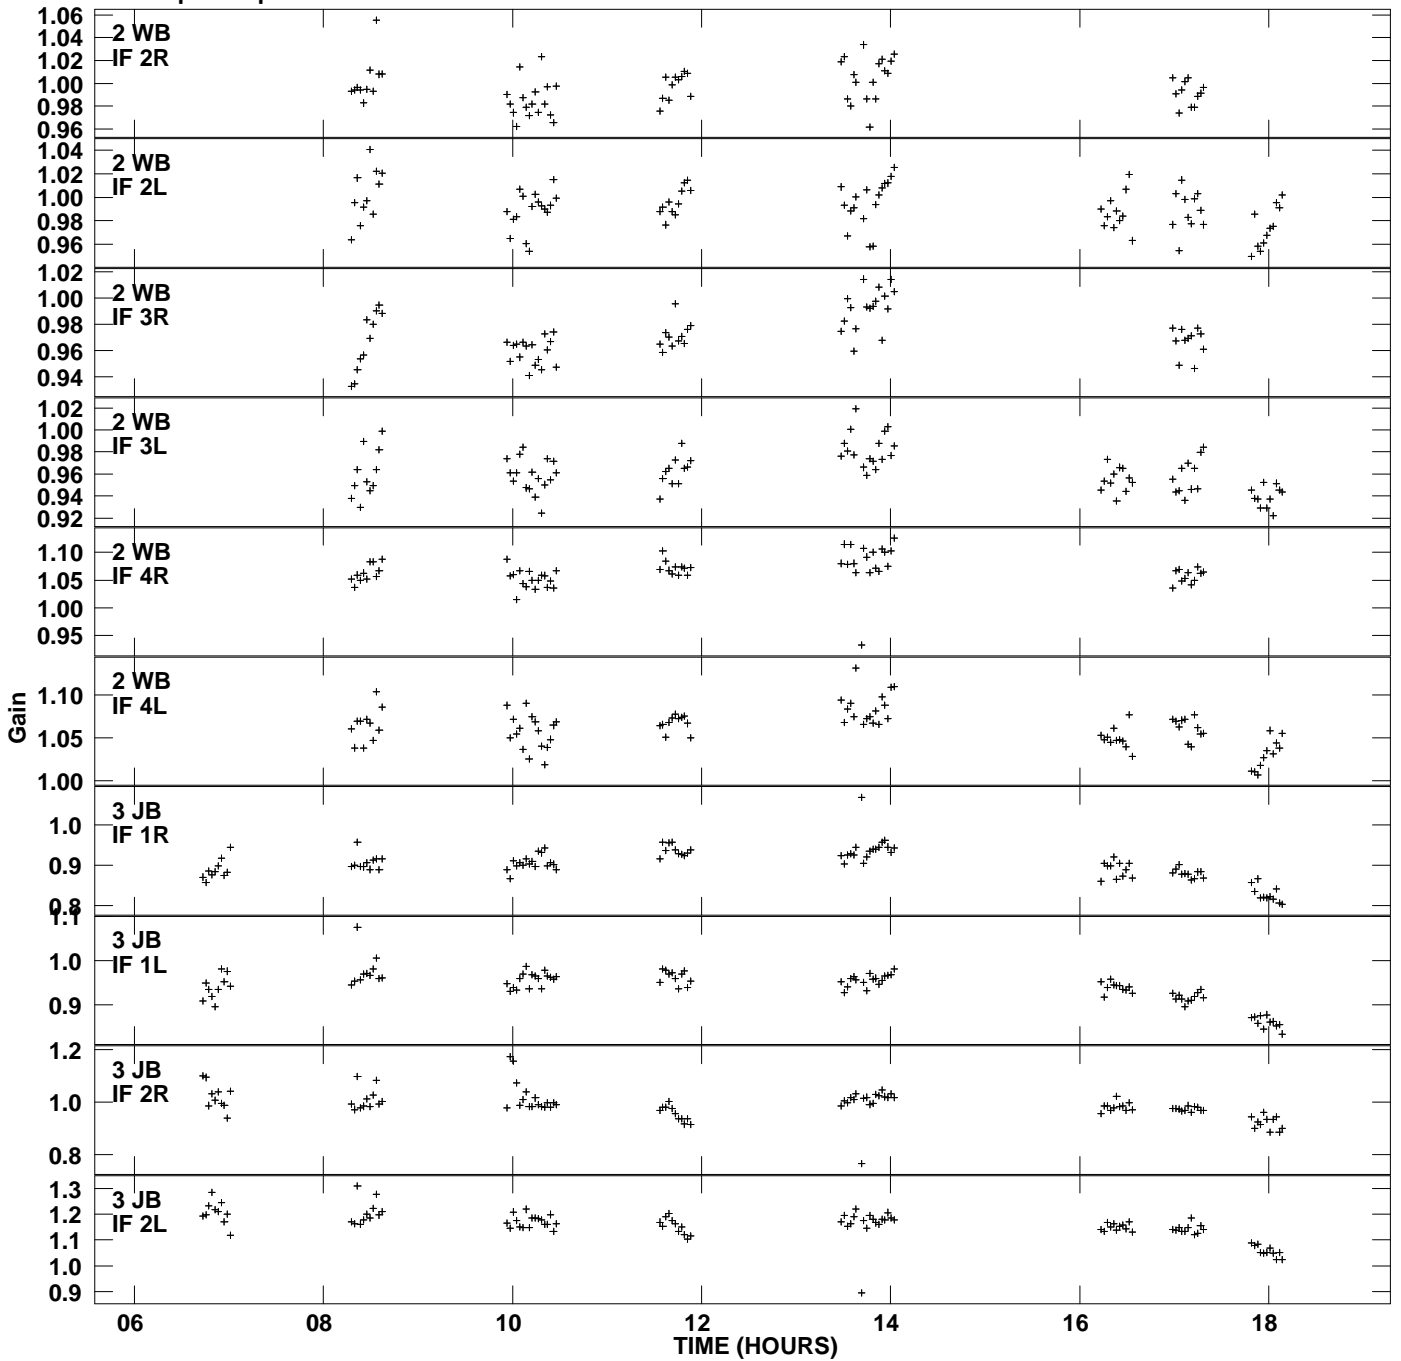

Plot file version 1 created 04-JUL-2007 15:09:59
Gain amp vs UTC time for 3C31.MULTI.1
SN 2 Rpol & Lpol IF 1 - 4

Plot file version 2 created 04-JUL-2007 15:09:59
Gain amp vs UTC time for 3C31.MULTI.1
SN 2 Rpol & Lpol IF 1 - 4

Plot file version 3 created 04-JUL-2007 15:09:59
Gain amp vs UTC time for 3C31.MULTI.1
SN 2 Rpol & Lpol IF 1 - 4

Plot file version 4 created 04-JUL-2007 15:09:59
Gain amp vs UTC time for 3C31.MULTI.1
SN 2 Rpol & Lpol IF 1 - 4

Plot file version 5 created 04-JUL-2007 15:09:59
Gain amp vs UTC time for 3C31.MULTI.1
SN 2 Rpol & Lpol IF 1 - 4

Plot file version 6 created 04-JUL-2007 15:10:00
Gain amp vs UTC time for 3C31.MULTI.1
SN 2 Rpol & Lpol IF 1 - 4