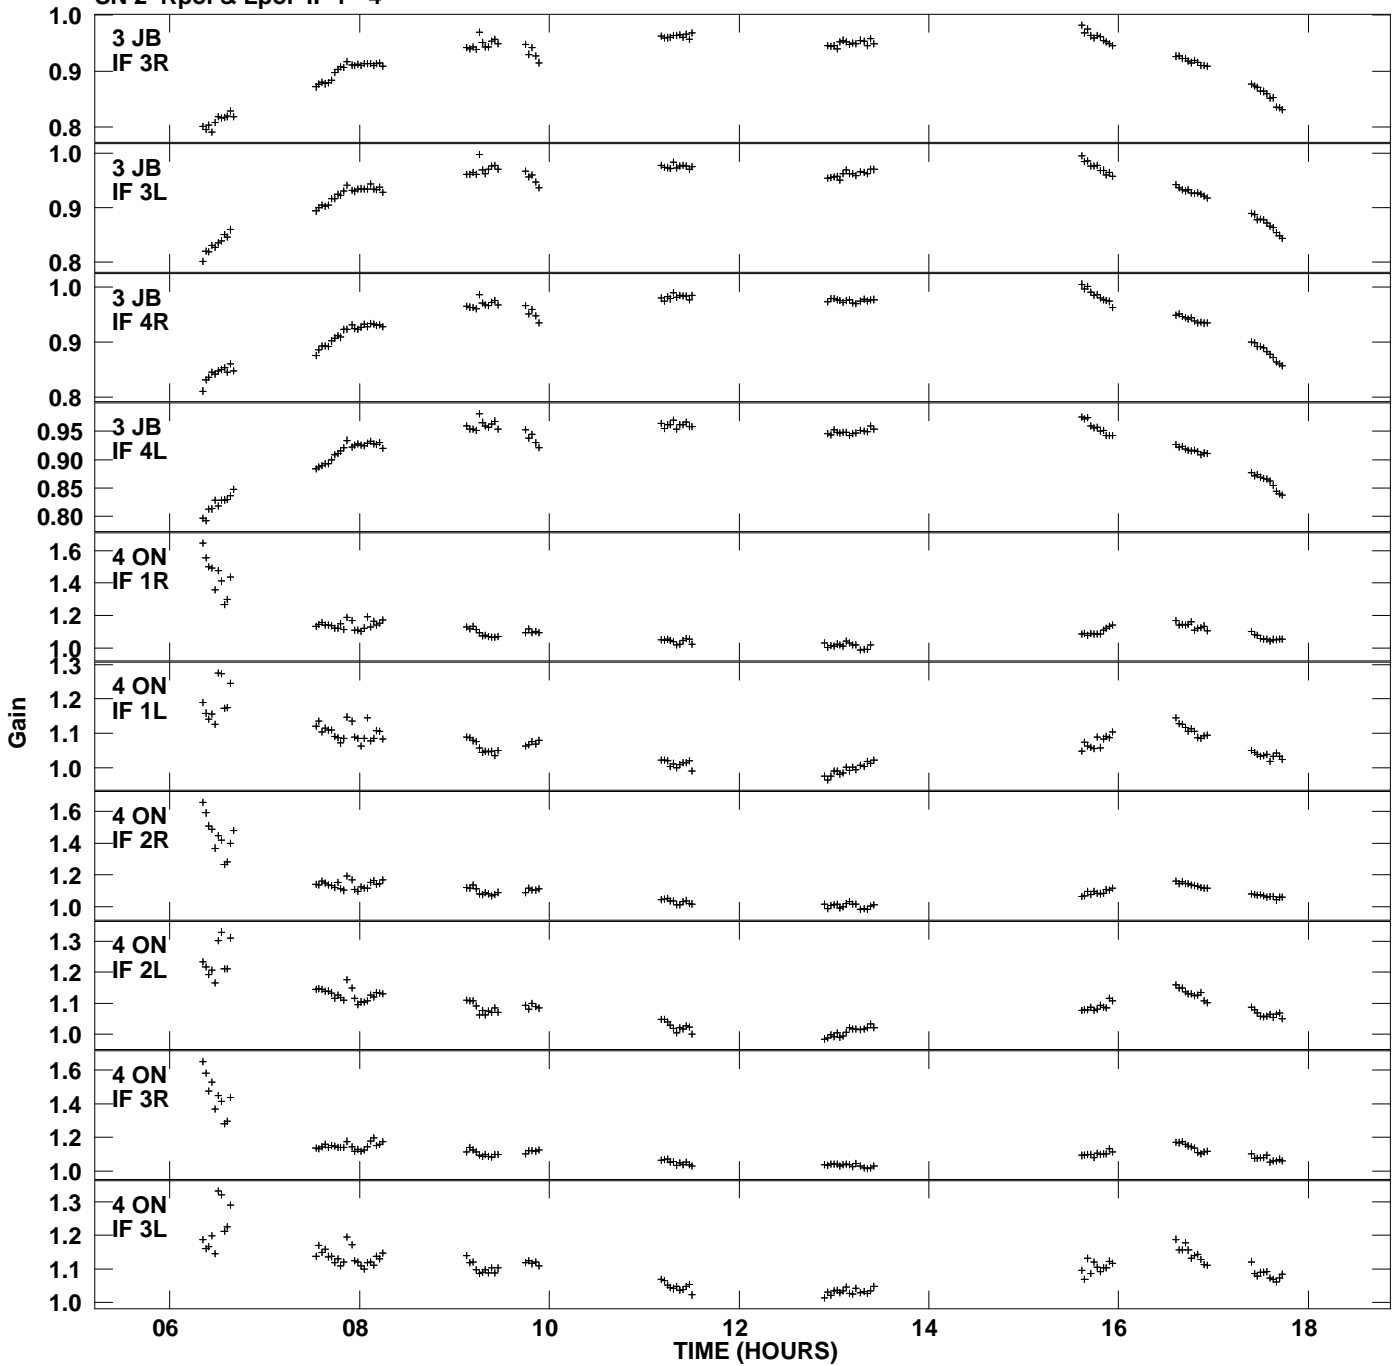

Plot file version 1 created 04-JUL-2007 15:11:06
Gain amp vs UTC time for NGC315.MULTI.1
SN 2 Rpol & Lpol IF 1 - 4

Plot file version 2 created 04-JUL-2007 15:11:06
Gain amp vs UTC time for NGC315.MULTI.1
SN 2 Rpol & Lpol IF 1 - 4

Plot file version 3 created 04-JUL-2007 15:11:06
Gain amp vs UTC time for NGC315.MULTI.1
SN 2 Rpol & Lpol IF 1 - 4

Plot file version 4 created 04-JUL-2007 15:11:06
Gain amp vs UTC time for NGC315.MULTI.1
SN 2 Rpol & Lpol IF 1 - 4

Plot file version 5 created 04-JUL-2007 15:11:06
Gain amp vs UTC time for NGC315.MULTI.1
SN 2 Rpol & Lpol IF 1 - 4

Plot file version 6 created 04-JUL-2007 15:11:06
Gain amp vs UTC time for NGC315.MULTI.1
SN 2 Rpol & Lpol IF 1 - 4