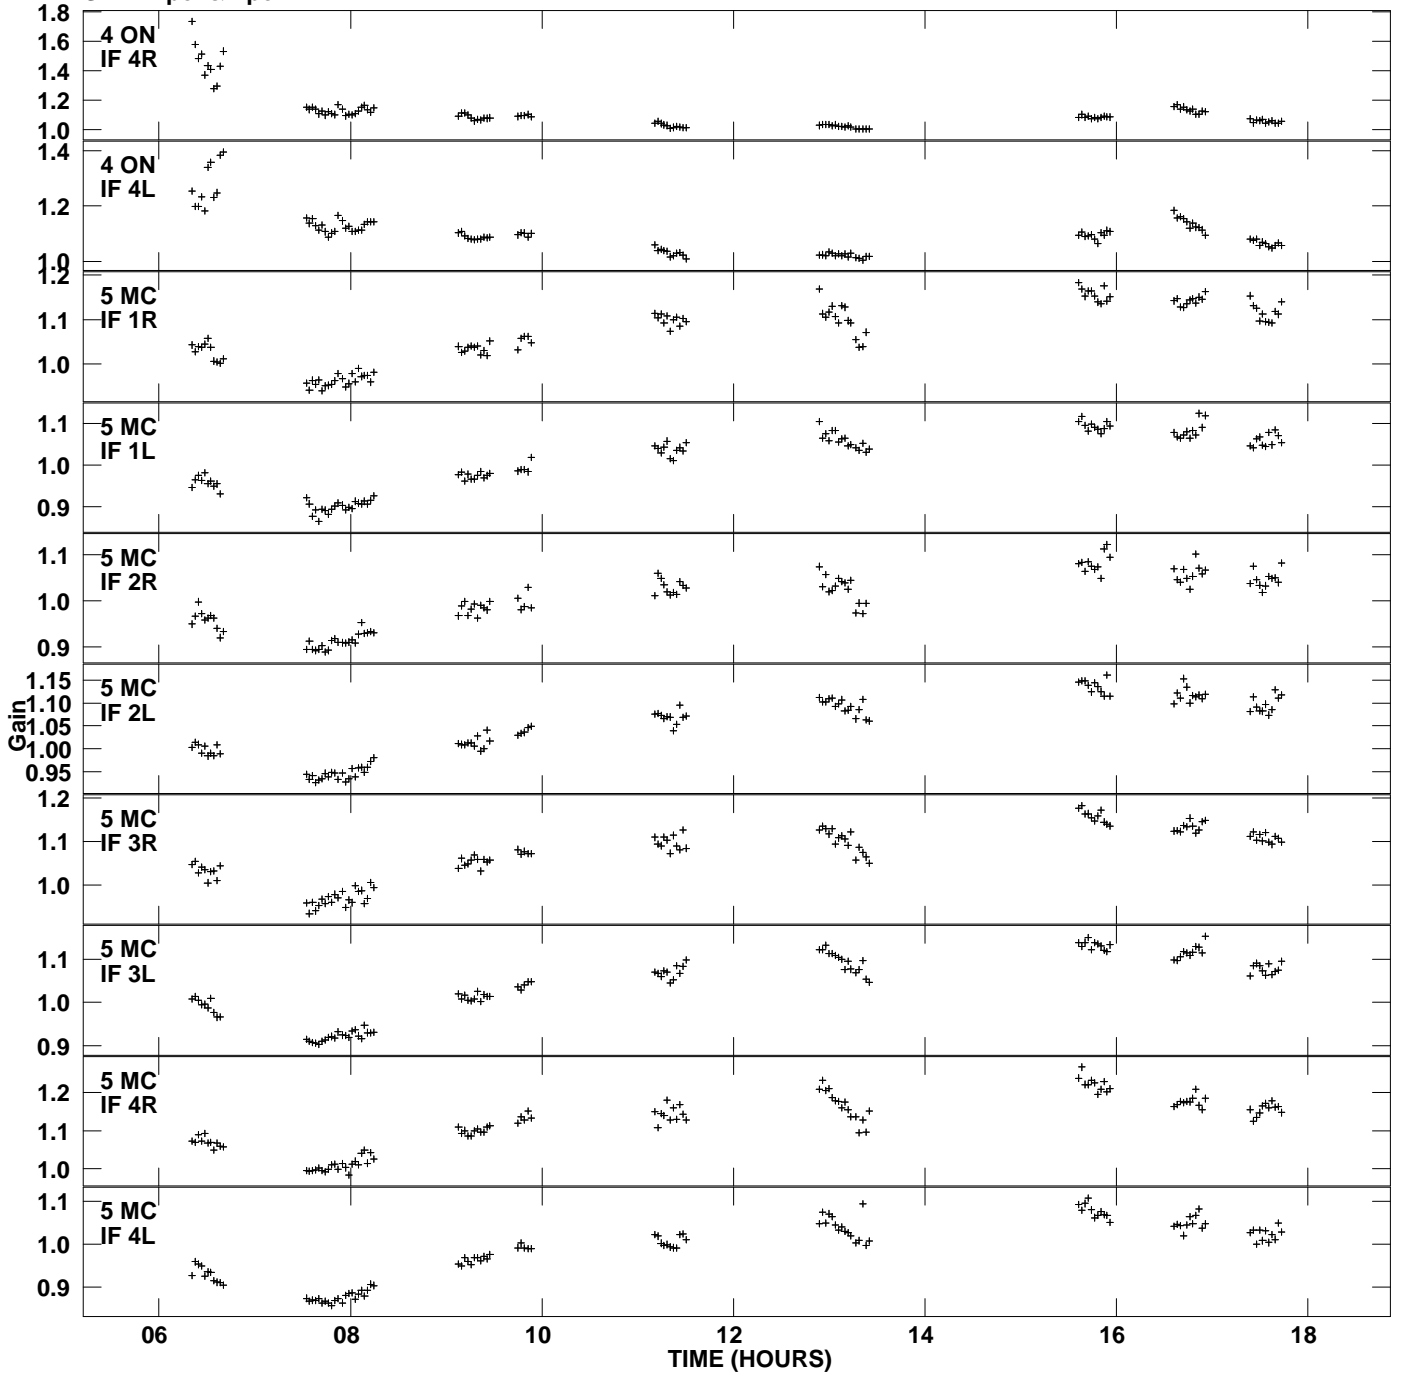

Plot file version 1 created 04-JUL-2007 15:11:06
Gain amp vs UTC time for NGC315.MULTI.1
SN 2 Rpol & Lpol IF 1 - 4

Plot file version 2 created 04-JUL-2007 15:11:06
Gain amp vs UTC time for NGC315.MULTI.1
SN 2 Rpol & Lpol IF 1 - 4

Plot file version 3 created 04-JUL-2007 15:11:06
Gain amp vs UTC time for NGC315.MULTI.1
SN 2 Rpol & Lpol IF 1 - 4

Plot file version 4 created 04-JUL-2007 15:11:06
Gain amp vs UTC time for NGC315.MULTI.1
SN 2 Rpol & Lpol IF 1 - 4

Plot file version 5 created 04-JUL-2007 15:11:06
Gain amp vs UTC time for NGC315.MULTI.1
SN 2 Rpol & Lpol IF 1 - 4

Plot file version 6 created 04-JUL-2007 15:11:06
Gain amp vs UTC time for NGC315.MULTI.1
SN 2 Rpol & Lpol IF 1 - 4