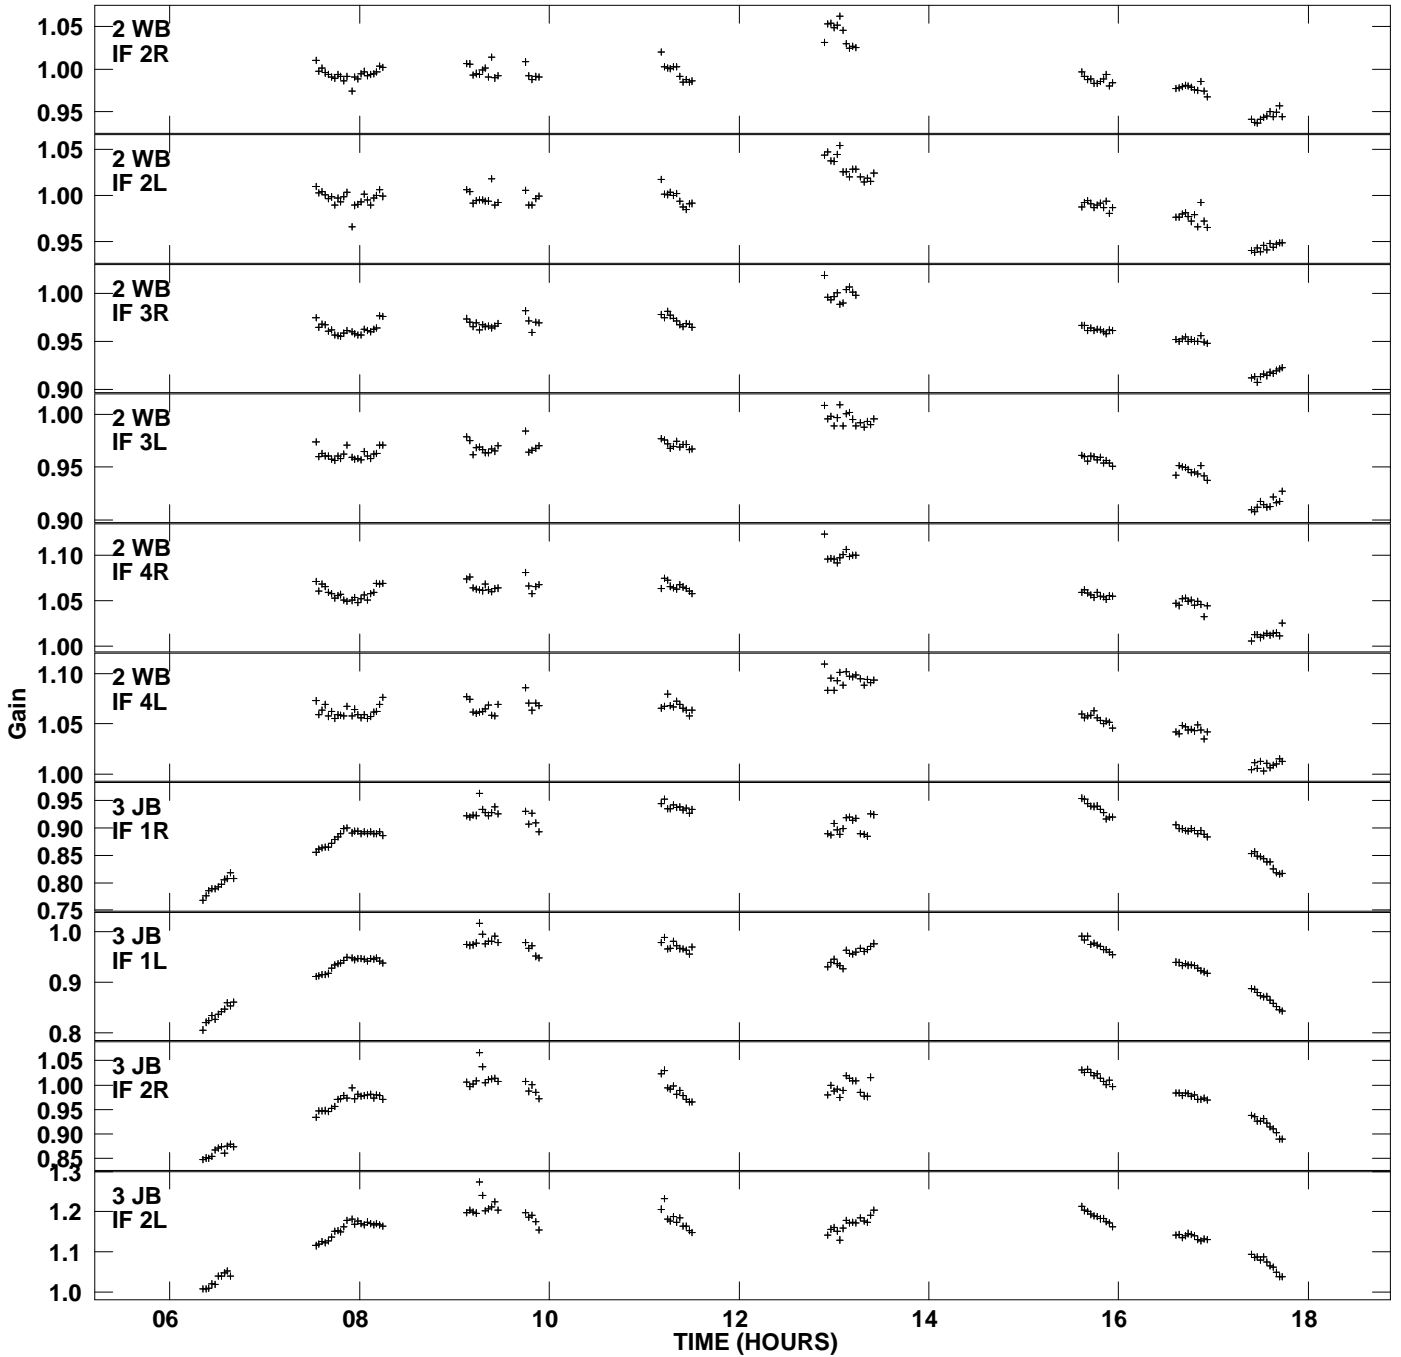

Plot file version 1 created 04-JUL-2007 15:11:06
Gain amp vs UTC time for NGC315.MULTI.1
SN 2 Rpol & Lpol IF 1 - 4

Plot file version 2 created 04-JUL-2007 15:11:06
Gain amp vs UTC time for NGC315.MULTI.1
SN 2 Rpol & Lpol IF 1 - 4

Plot file version 3 created 04-JUL-2007 15:11:06
Gain amp vs UTC time for NGC315.MULTI.1
SN 2 Rpol & Lpol IF 1 - 4

Plot file version 4 created 04-JUL-2007 15:11:06
Gain amp vs UTC time for NGC315.MULTI.1
SN 2 Rpol & Lpol IF 1 - 4

Plot file version 5 created 04-JUL-2007 15:11:06
Gain amp vs UTC time for NGC315.MULTI.1
SN 2 Rpol & Lpol IF 1 - 4

Plot file version 6 created 04-JUL-2007 15:11:06
Gain amp vs UTC time for NGC315.MULTI.1
SN 2 Rpol & Lpol IF 1 - 4