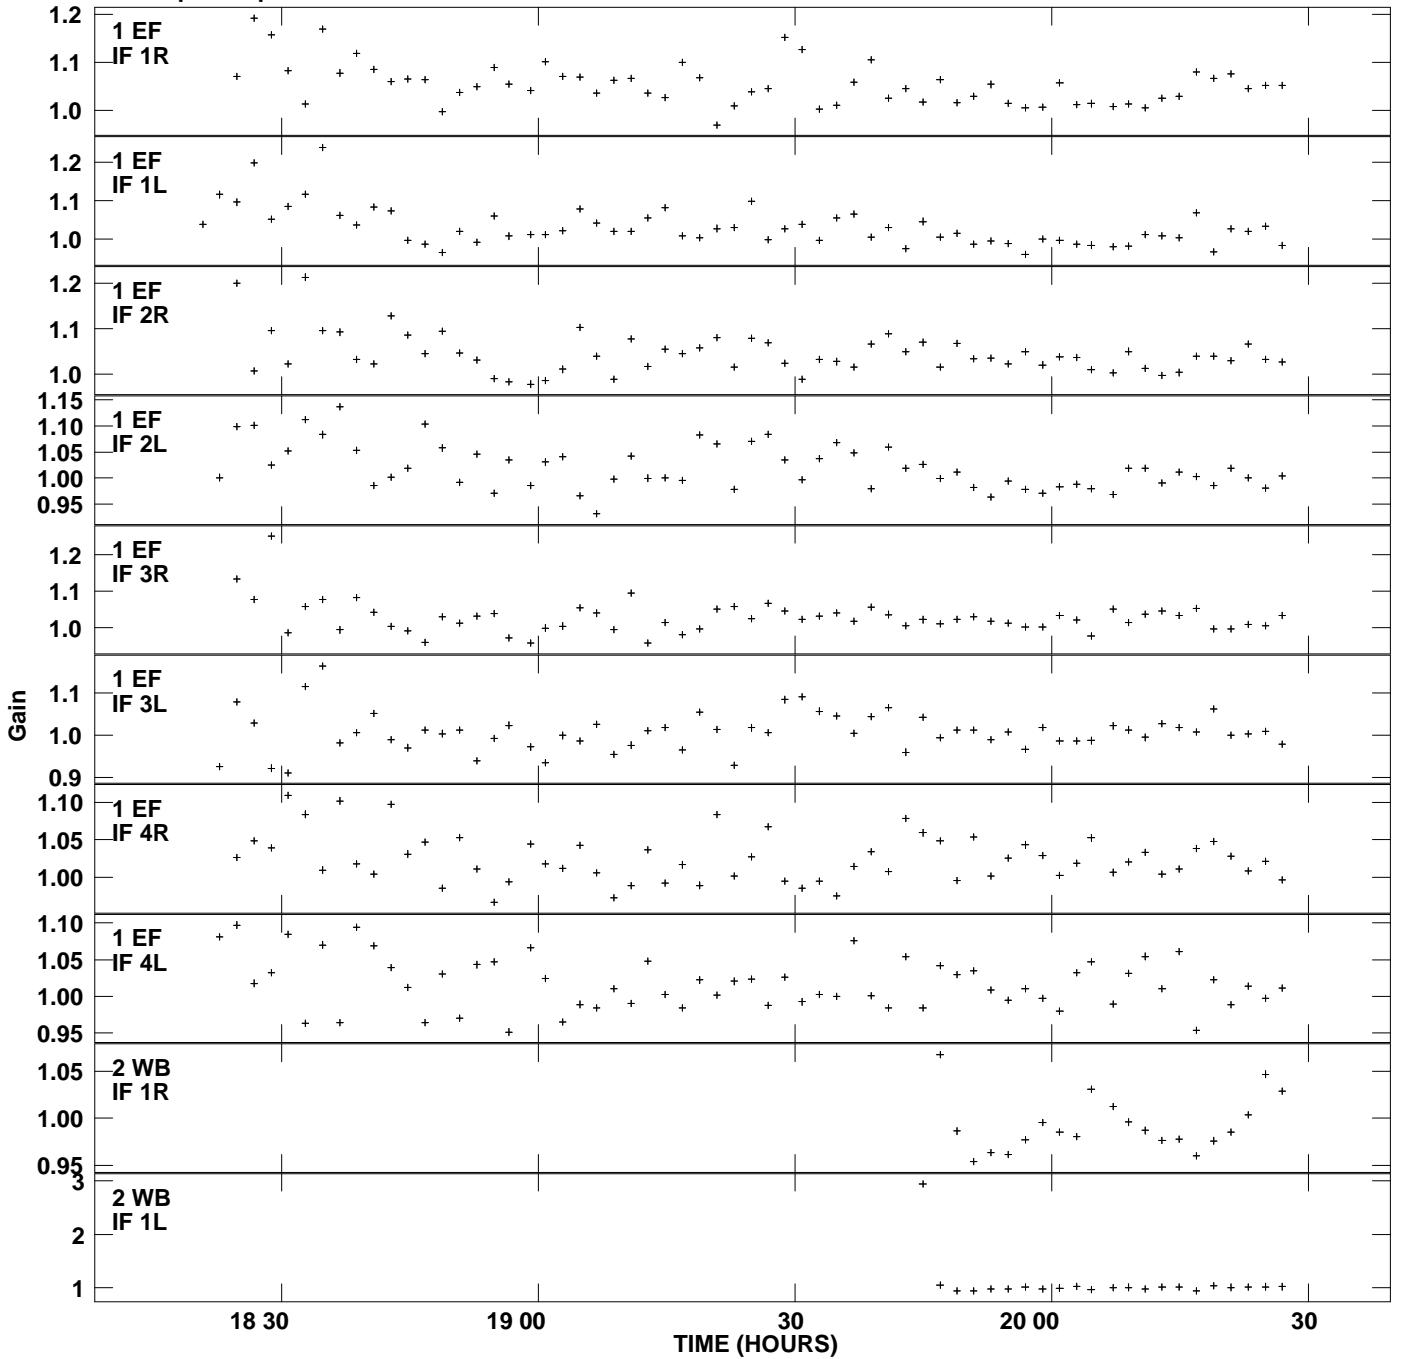

Plot file version 1 created 04-JUL-2007 15:12:56
Gain amp vs UTC time for NGC5141.MULTI.1
SN 2 Rpol & Lpol IF 1 - 4

Plot file version 2 created 04-JUL-2007 15:12:56
Gain amp vs UTC time for NGC5141.MULTI.1
SN 2 Rpol & Lpol IF 1 - 4

Plot file version 3 created 04-JUL-2007 15:12:56
Gain amp vs UTC time for NGC5141.MULTI.1
SN 2 Rpol & Lpol IF 1 - 4

Plot file version 4 created 04-JUL-2007 15:12:56
Gain amp vs UTC time for NGC5141.MULTI.1
SN 2 Rpol & Lpol IF 1 - 4

Plot file version 5 created 04-JUL-2007 15:12:56
Gain amp vs UTC time for NGC5141.MULTI.1
SN 2 Rpol & Lpol IF 1 - 4

Plot file version 6 created 04-JUL-2007 15:12:56
Gain amp vs UTC time for NGC5141.MULTI.1
SN 2 Rpol & Lpol IF 1 - 4