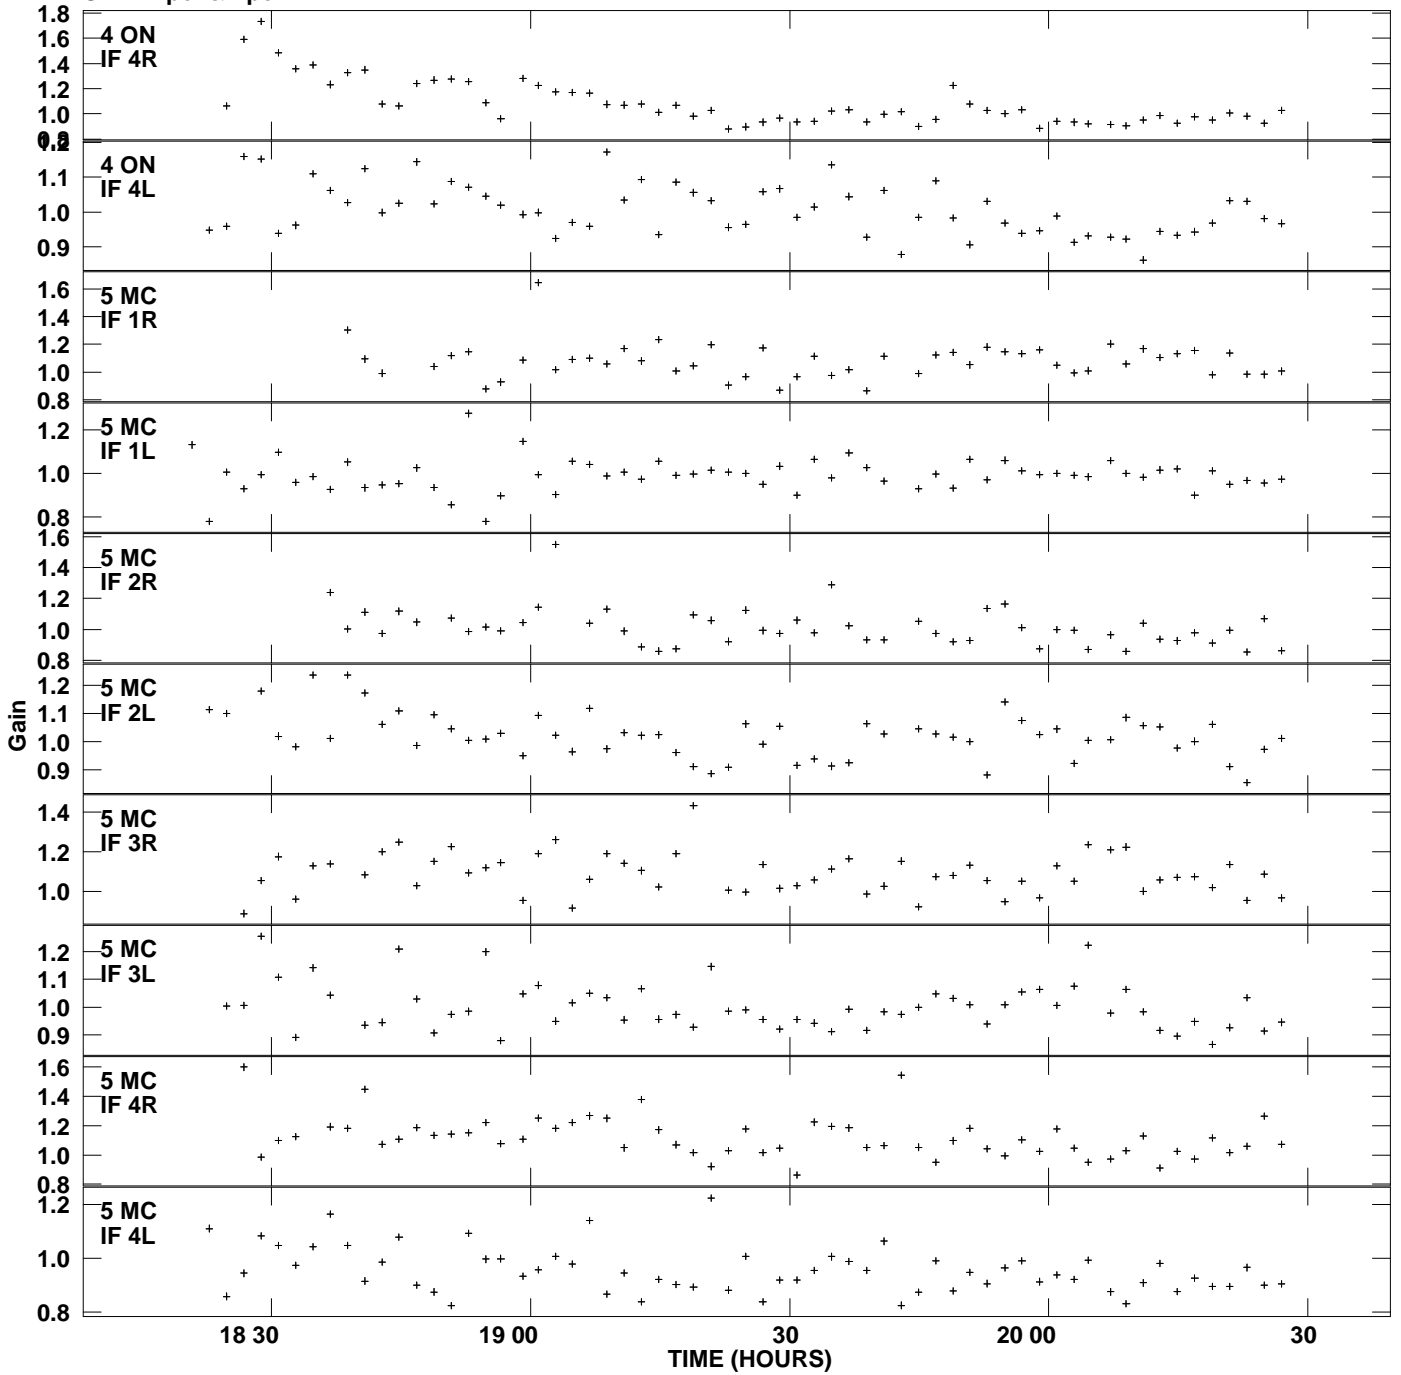

Plot file version 1 created 04-JUL-2007 15:12:56
Gain amp vs UTC time for NGC5141.MULTI.1
SN 2 Rpol & Lpol IF 1 - 4

Plot file version 2 created 04-JUL-2007 15:12:56
Gain amp vs UTC time for NGC5141.MULTI.1
SN 2 Rpol & Lpol IF 1 - 4

Plot file version 3 created 04-JUL-2007 15:12:56
Gain amp vs UTC time for NGC5141.MULTI.1
SN 2 Rpol & Lpol IF 1 - 4

Plot file version 4 created 04-JUL-2007 15:12:56
Gain amp vs UTC time for NGC5141.MULTI.1
SN 2 Rpol & Lpol IF 1 - 4

Plot file version 5 created 04-JUL-2007 15:12:56
Gain amp vs UTC time for NGC5141.MULTI.1
SN 2 Rpol & Lpol IF 1 - 4

Plot file version 6 created 04-JUL-2007 15:12:56
Gain amp vs UTC time for NGC5141.MULTI.1
SN 2 Rpol & Lpol IF 1 - 4