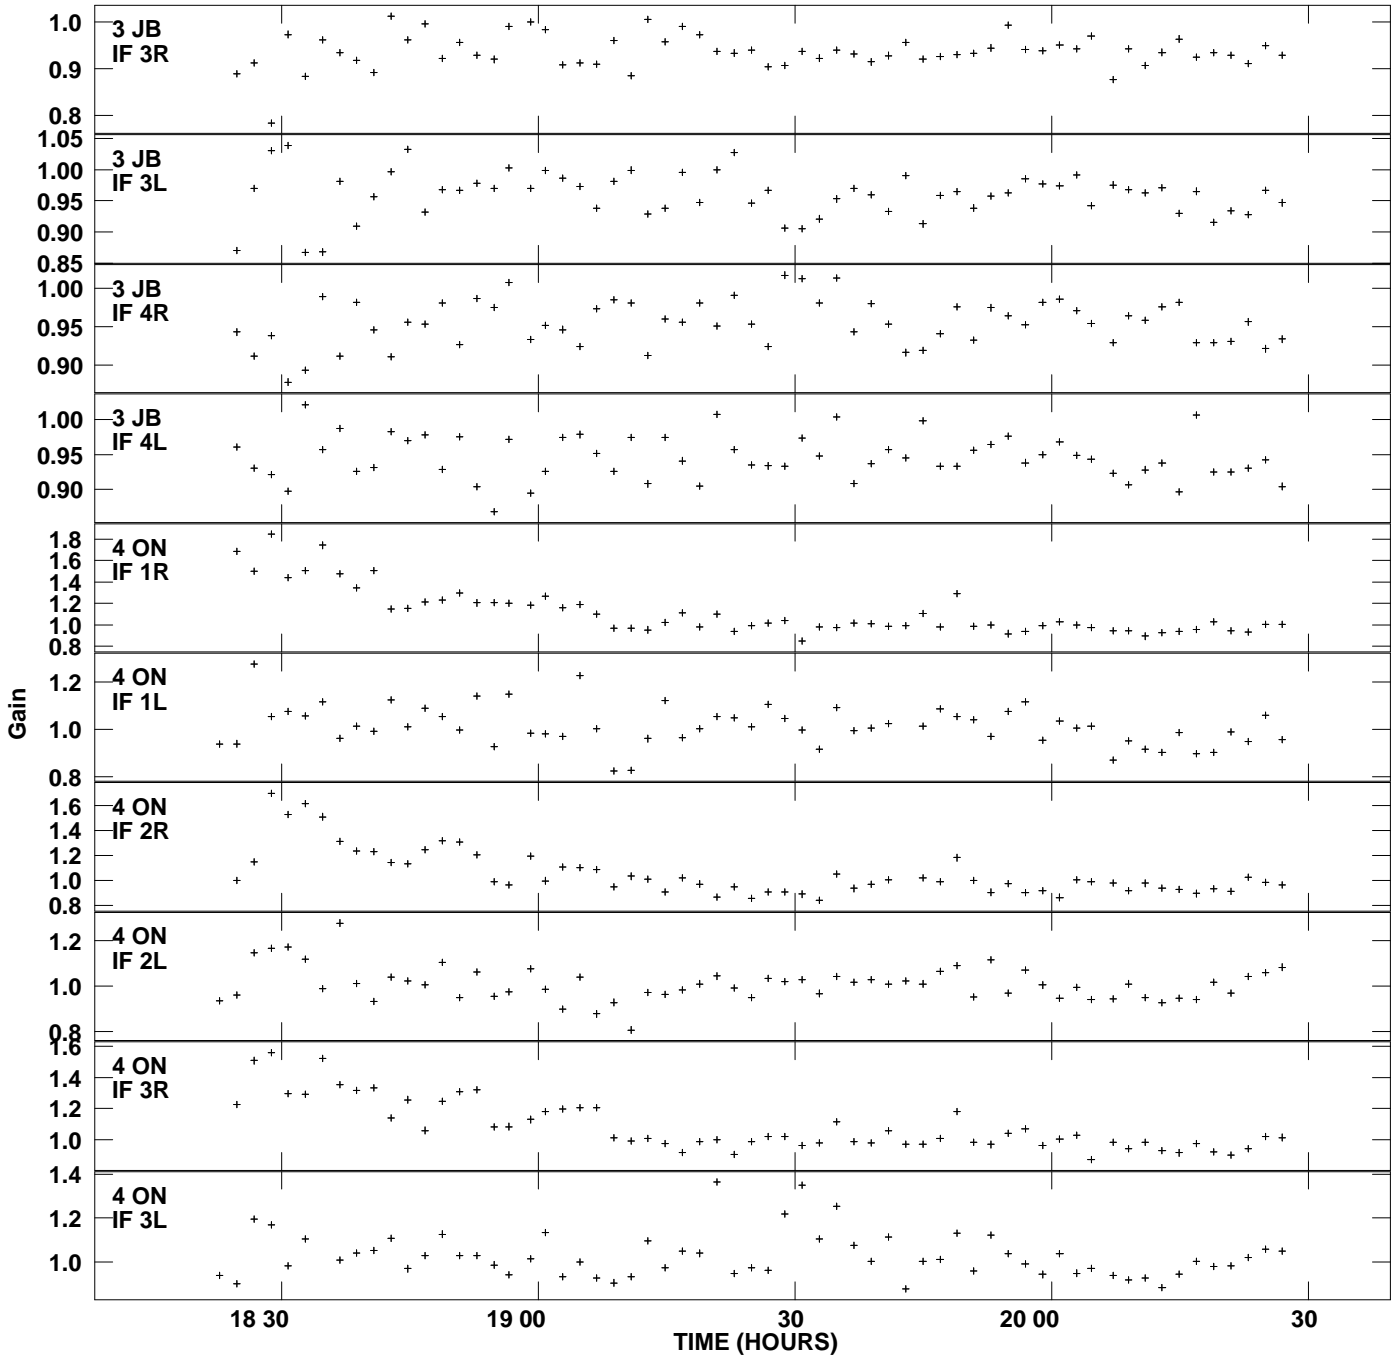

Plot file version 1 created 04-JUL-2007 15:12:56
Gain amp vs UTC time for NGC5141.MULTI.1
SN 2 Rpol & Lpol IF 1 - 4

Plot file version 2 created 04-JUL-2007 15:12:56
Gain amp vs UTC time for NGC5141.MULTI.1
SN 2 Rpol & Lpol IF 1 - 4

Plot file version 3 created 04-JUL-2007 15:12:56
Gain amp vs UTC time for NGC5141.MULTI.1
SN 2 Rpol & Lpol IF 1 - 4

Plot file version 4 created 04-JUL-2007 15:12:56
Gain amp vs UTC time for NGC5141.MULTI.1
SN 2 Rpol & Lpol IF 1 - 4

Plot file version 5 created 04-JUL-2007 15:12:56
Gain amp vs UTC time for NGC5141.MULTI.1
SN 2 Rpol & Lpol IF 1 - 4

Plot file version 6 created 04-JUL-2007 15:12:56
Gain amp vs UTC time for NGC5141.MULTI.1
SN 2 Rpol & Lpol IF 1 - 4