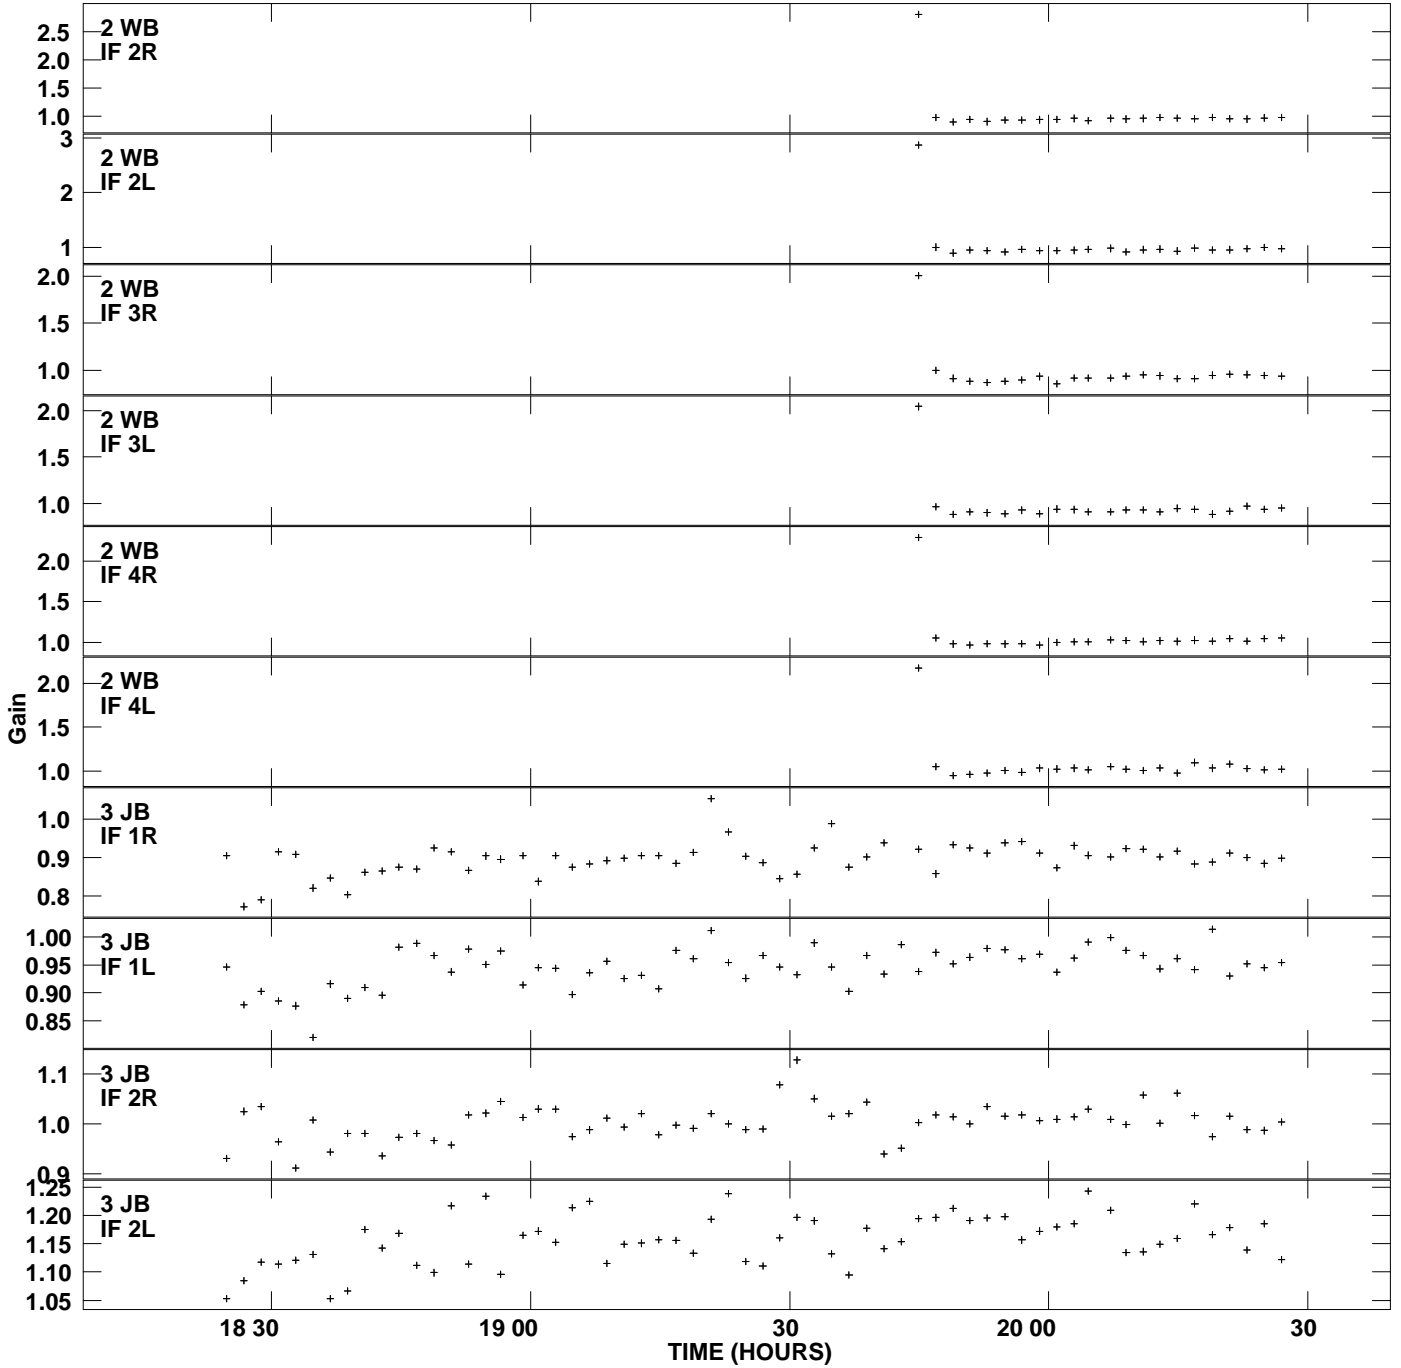

Plot file version 1 created 04-JUL-2007 15:12:56
Gain amp vs UTC time for NGC5141.MULTI.1
SN 2 Rpol & Lpol IF 1 - 4

Plot file version 2 created 04-JUL-2007 15:12:56
Gain amp vs UTC time for NGC5141.MULTI.1
SN 2 Rpol & Lpol IF 1 - 4

Plot file version 3 created 04-JUL-2007 15:12:56
Gain amp vs UTC time for NGC5141.MULTI.1
SN 2 Rpol & Lpol IF 1 - 4

Plot file version 4 created 04-JUL-2007 15:12:56
Gain amp vs UTC time for NGC5141.MULTI.1
SN 2 Rpol & Lpol IF 1 - 4

Plot file version 5 created 04-JUL-2007 15:12:56
Gain amp vs UTC time for NGC5141.MULTI.1
SN 2 Rpol & Lpol IF 1 - 4

Plot file version 6 created 04-JUL-2007 15:12:56
Gain amp vs UTC time for NGC5141.MULTI.1
SN 2 Rpol & Lpol IF 1 - 4