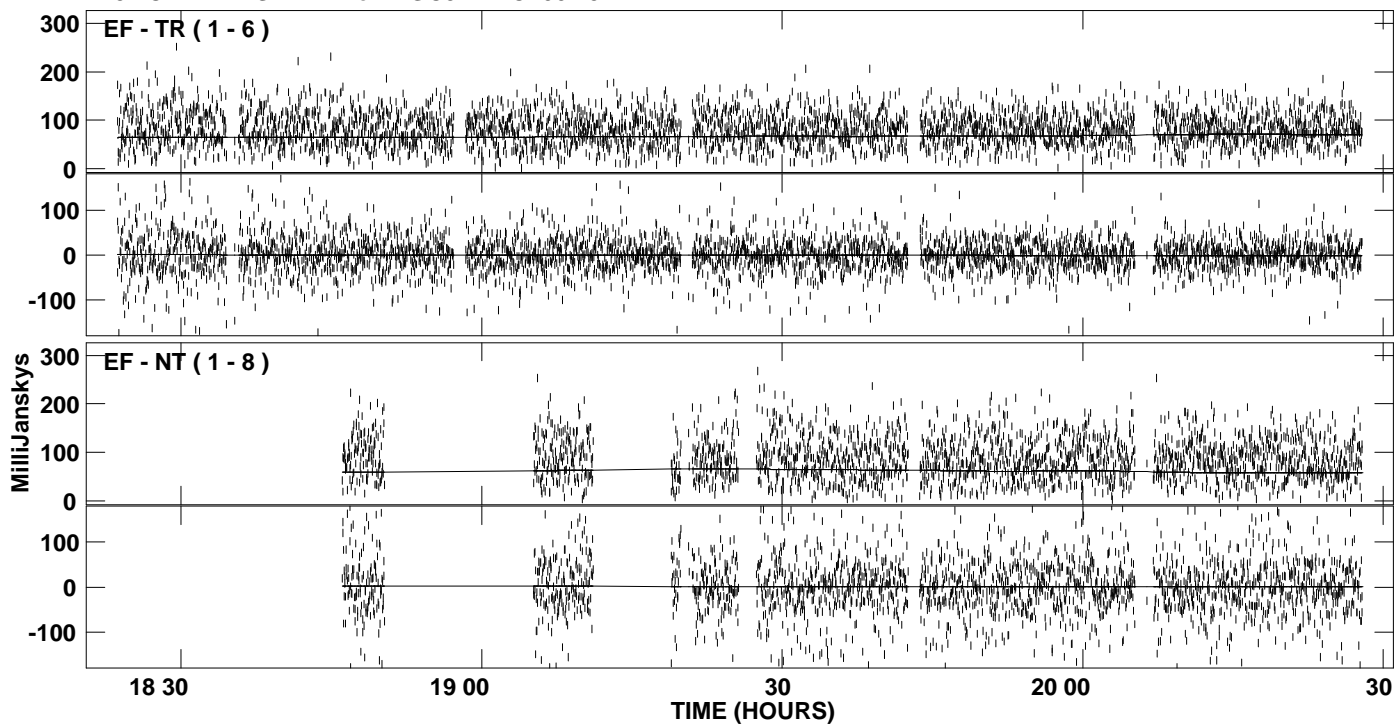

PLot file version 11 created 04-JUL-2007 15:22:18  
Amplitude andPhase vs Time for NGC5141.MULTI.1 CL # 3  
IF 2 CHAN 1 STK RR of NGC5141.ICL001.3

PLot file version 12 created 04-JUL-2007 15:22:18  
Amplitude andPhase vs Time for NGC5141.MULTI.1 CL # 3  
IF 2 CHAN 1 STK RR of NGC5141.ICL001.3

PLot file version 13 created 04-JUL-2007 15:22:19  
Amplitude and Phase vs Time for NGC5141.MULTI.1 CL # 3  
IF 3 CHAN 1 STK RR of NGC5141.ICL001.3

PLot file version 14 created 04-JUL-2007 15:22:19  
Amplitude andPhase vs Time for NGC5141.MULTI.1 CL # 3  
IF 3 CHAN 1 STK RR of NGC5141.ICL001.3