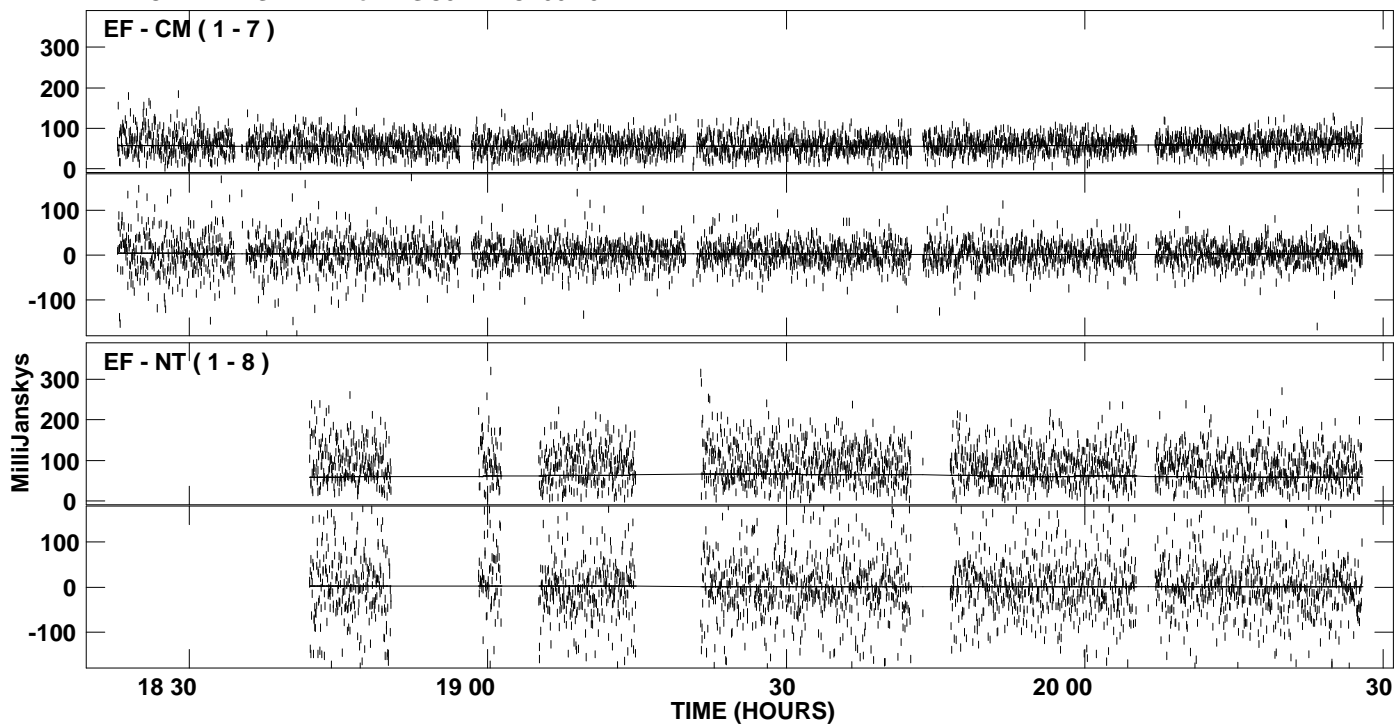

PLot file version 9 created 04-JUL-2007 15:22:15  
Amplitude and Phase vs Time for NGC5141.MULTI.1 CL # 3  
IF 1 CHAN 1 STK RR of NGC5141.ICL001.3

PLot file version 10 created 04-JUL-2007 15:22:15  
Amplitude and Phase vs Time for NGC5141.MULTI.1 CL # 3  
IF 1 CHAN 1 STK RR of NGC5141.ICL001.3

PLot file version 11 created 04-JUL-2007 15:22:18  
Amplitude andPhase vs Time for NGC5141.MULTI.1 CL # 3  
IF 2 CHAN 1 STK RR of NGC5141.ICL001.3

PLot file version 12 created 04-JUL-2007 15:22:18  
Amplitude andPhase vs Time for NGC5141.MULTI.1 CL # 3  
IF 2 CHAN 1 STK RR of NGC5141.ICL001.3