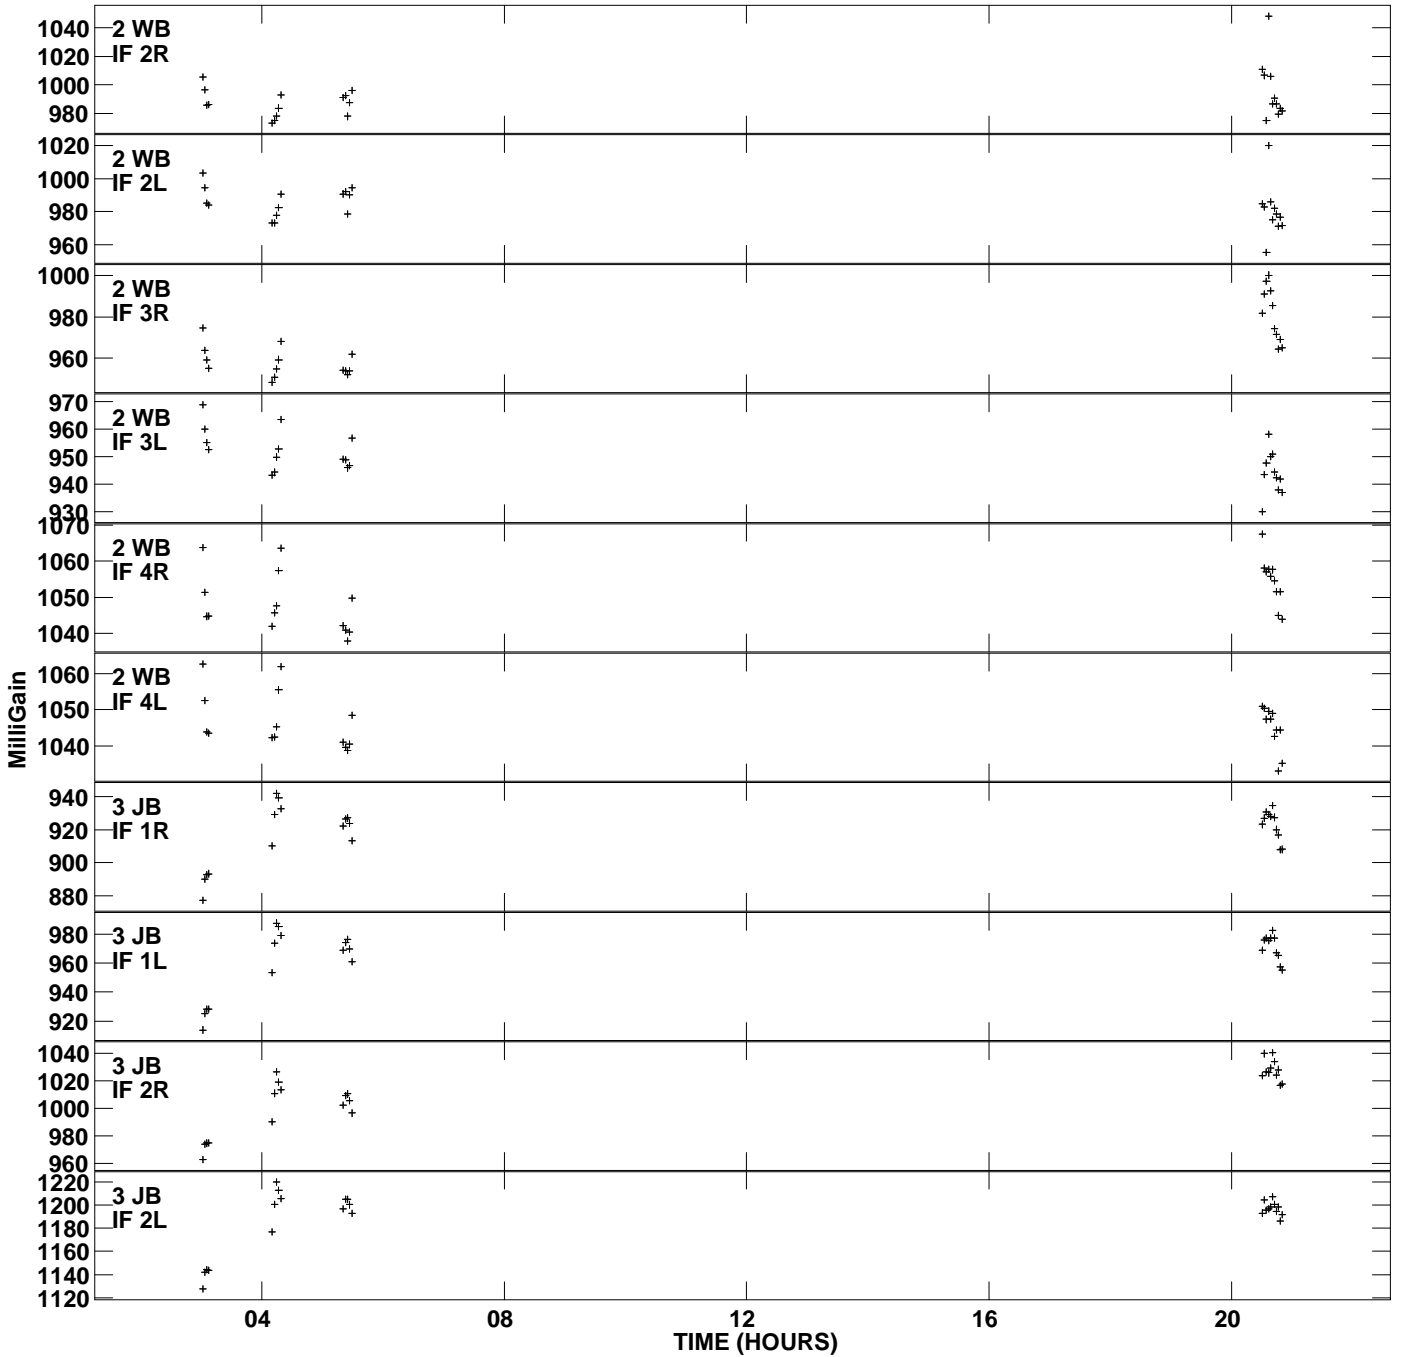

Plot file version 1 created 04-JUL-2007 15:14:33  
 Gain amp vs UTC time for OQ208.MULTI.1  
 SN 2 Rpol & Lpol IF 1 - 4

Plot file version 2 created 04-JUL-2007 15:14:34  
 Gain amp vs UTC time for OQ208.MULTI.1  
 SN 2 Rpol & Lpol IF 1 - 4

Plot file version 3 created 04-JUL-2007 15:14:34  
 Gain amp vs UTC time for OQ208.MULTI.1  
 SN 2 Rpol & Lpol IF 1 - 4

Plot file version 4 created 04-JUL-2007 15:14:34  
 Gain amp vs UTC time for OQ208.MULTI.1  
 SN 2 Rpol & Lpol IF 1 - 4

Plot file version 5 created 04-JUL-2007 15:14:34  
 Gain amp vs UTC time for OQ208.MULTI.1  
 SN 2 Rpol & Lpol IF 1 - 4

Plot file version 6 created 04-JUL-2007 15:14:34  
Gain amp vs UTC time for OQ208.MULTI.1  
SN 2 Rpol & Lpol IF 1 - 4