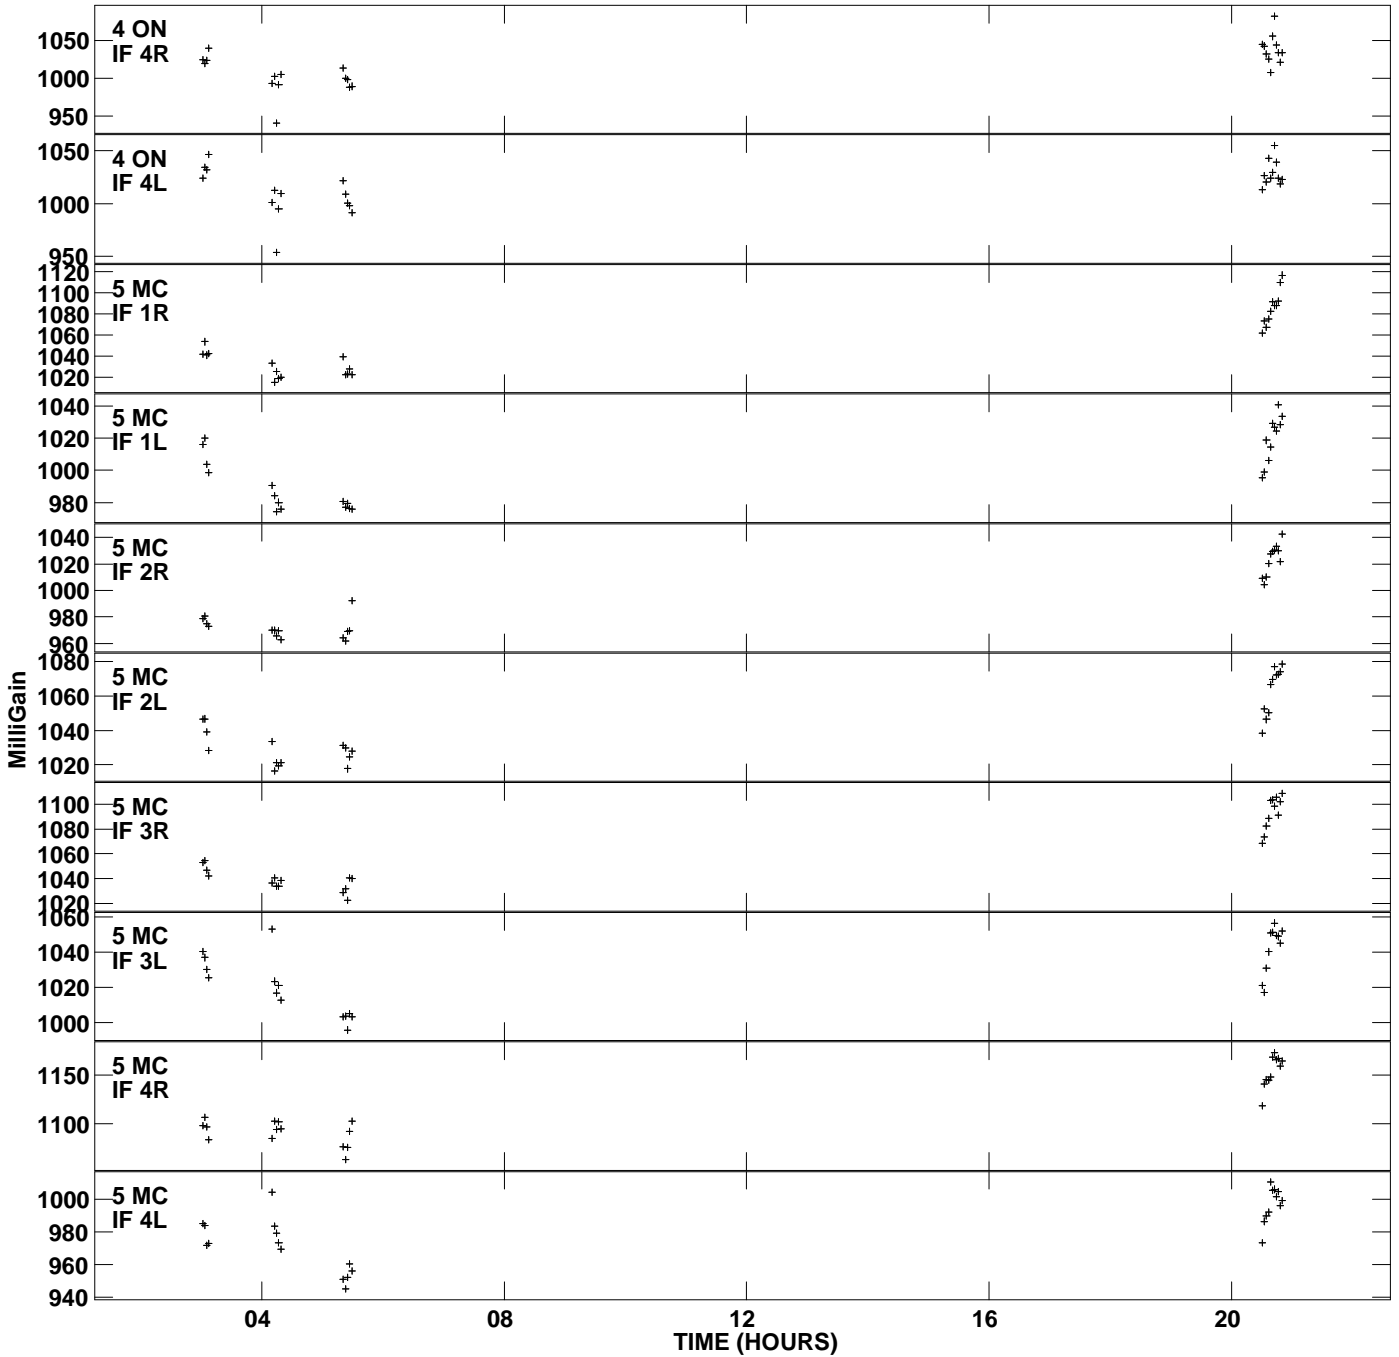

Plot file version 1 created 04-JUL-2007 15:14:33  
 Gain amp vs UTC time for OQ208.MULTI.1  
 SN 2 Rpol & Lpol IF 1 - 4

Plot file version 2 created 04-JUL-2007 15:14:34  
 Gain amp vs UTC time for OQ208.MULTI.1  
 SN 2 Rpol & Lpol IF 1 - 4

Plot file version 3 created 04-JUL-2007 15:14:34  
 Gain amp vs UTC time for OQ208.MULTI.1  
 SN 2 Rpol & Lpol IF 1 - 4

Plot file version 4 created 04-JUL-2007 15:14:34  
 Gain amp vs UTC time for OQ208.MULTI.1  
 SN 2 Rpol & Lpol IF 1 - 4

Plot file version 5 created 04-JUL-2007 15:14:34  
 Gain amp vs UTC time for OQ208.MULTI.1  
 SN 2 Rpol & Lpol IF 1 - 4

Plot file version 6 created 04-JUL-2007 15:14:34  
Gain amp vs UTC time for OQ208.MULTI.1  
SN 2 Rpol & Lpol IF 1 - 4