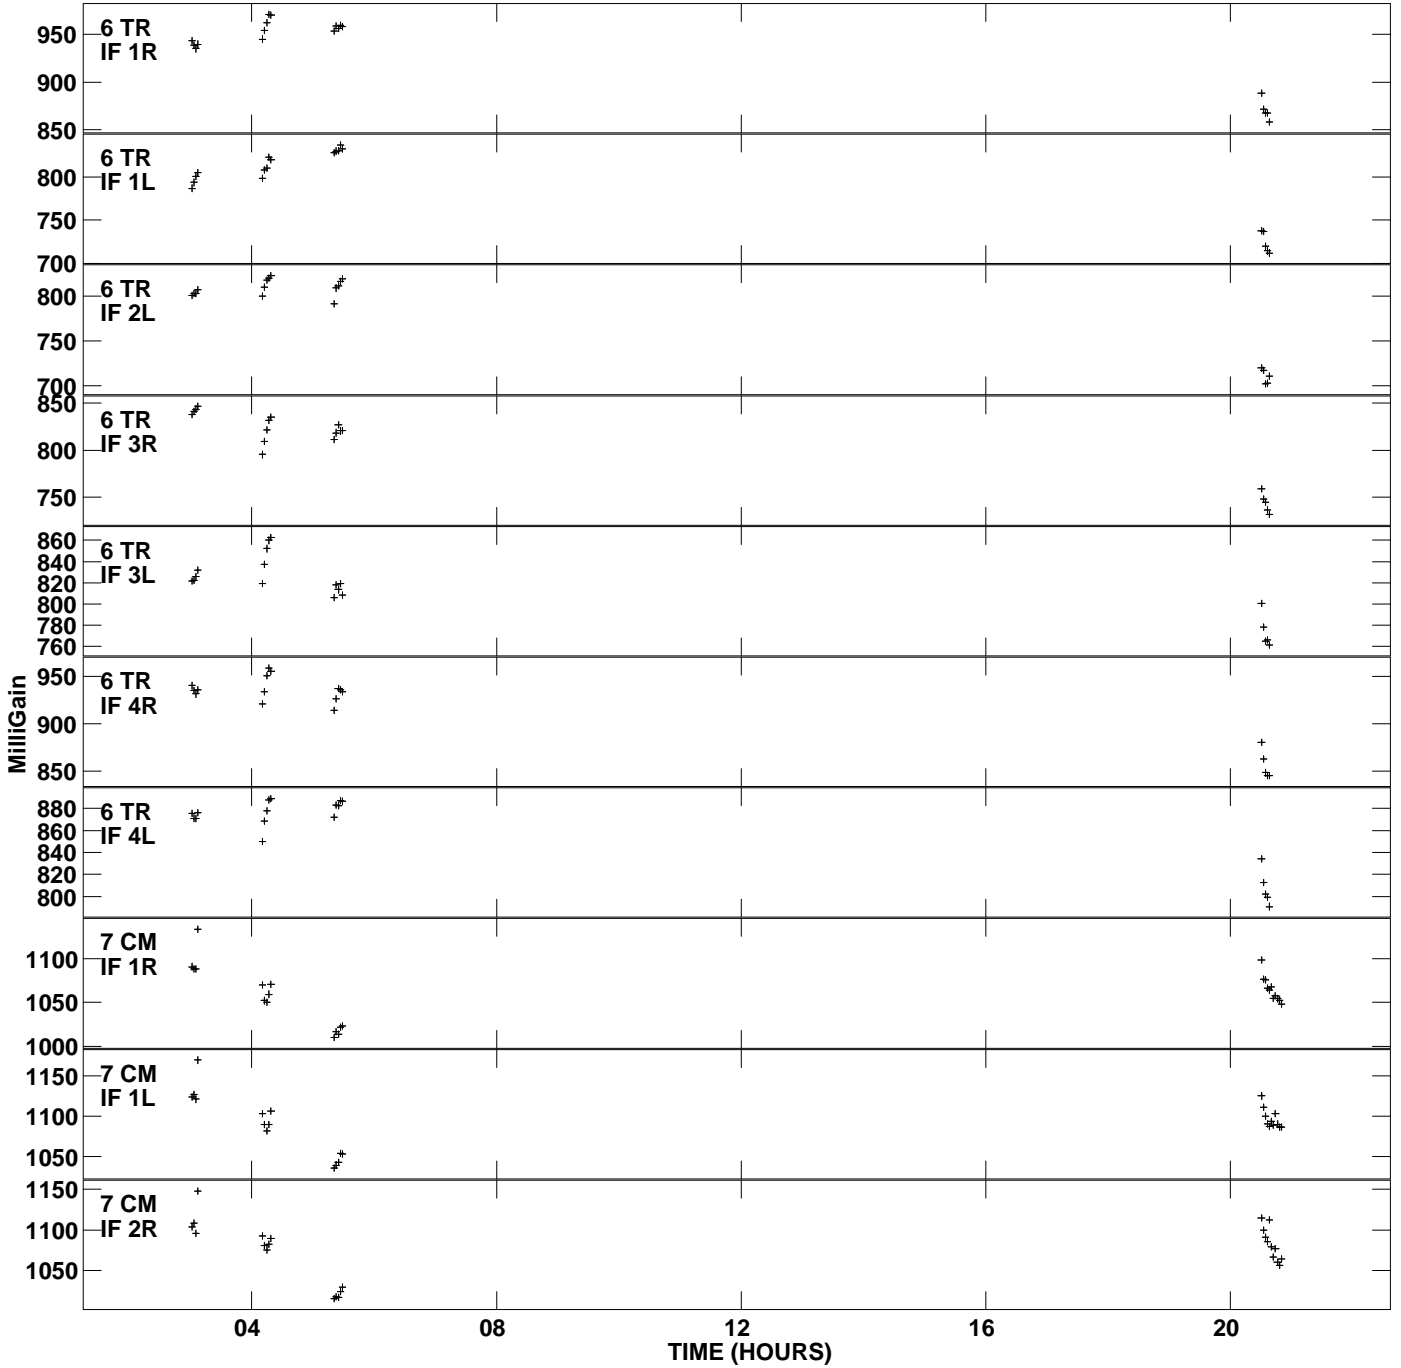

Plot file version 1 created 04-JUL-2007 15:14:33  
 Gain amp vs UTC time for OQ208.MULTI.1  
 SN 2 Rpol & Lpol IF 1 - 4

Plot file version 2 created 04-JUL-2007 15:14:34  
 Gain amp vs UTC time for OQ208.MULTI.1  
 SN 2 Rpol & Lpol IF 1 - 4

Plot file version 3 created 04-JUL-2007 15:14:34  
 Gain amp vs UTC time for OQ208.MULTI.1  
 SN 2 Rpol & Lpol IF 1 - 4

Plot file version 4 created 04-JUL-2007 15:14:34  
 Gain amp vs UTC time for OQ208.MULTI.1  
 SN 2 Rpol & Lpol IF 1 - 4

Plot file version 5 created 04-JUL-2007 15:14:34  
 Gain amp vs UTC time for OQ208.MULTI.1  
 SN 2 Rpol & Lpol IF 1 - 4

Plot file version 6 created 04-JUL-2007 15:14:34  
Gain amp vs UTC time for OQ208.MULTI.1  
SN 2 Rpol & Lpol IF 1 - 4