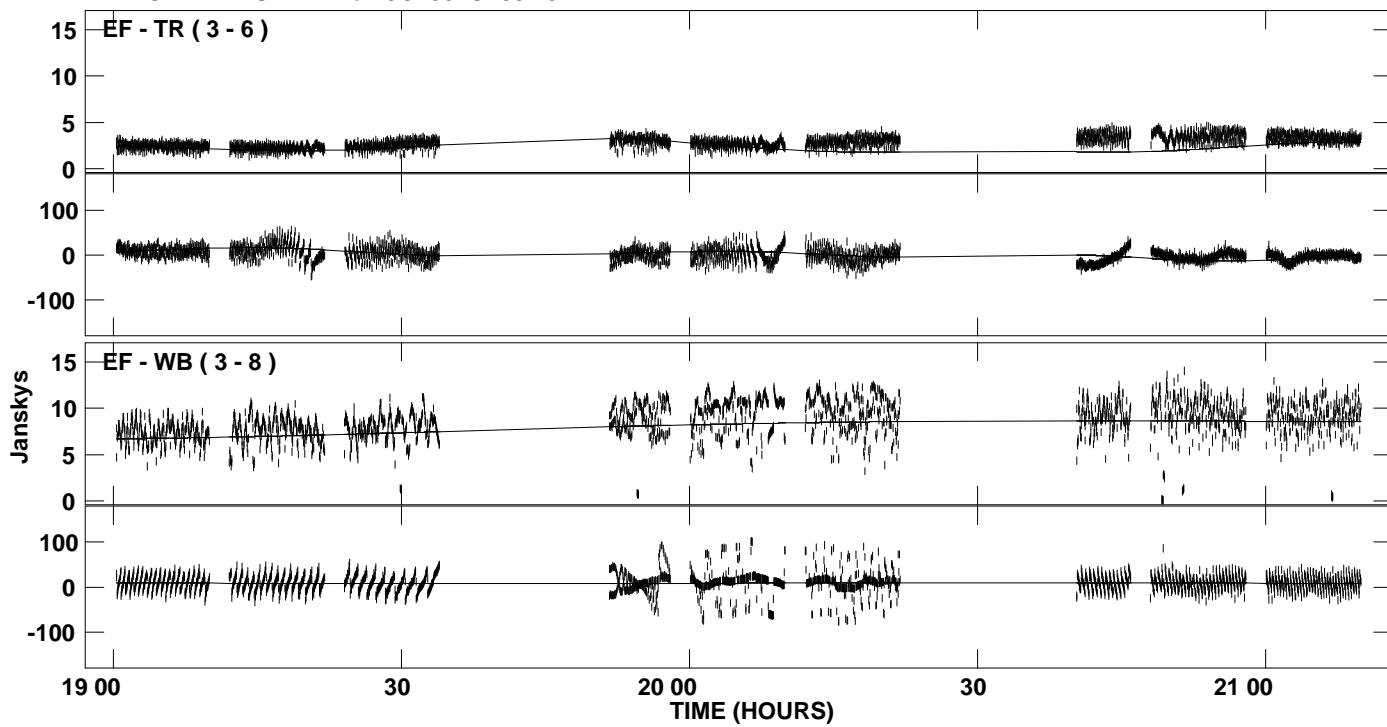

PLot file version 1 created 16-OCT-2007 01:28:00
Amplitude and Phase vs Time for 3C286.MULTI.1 CL # 3
IF 1 CHAN 1 STK LL of 3C286.ICL001.3

PLot file version 2 created 16-OCT-2007 01:28:01
Amplitude and Phase vs Time for 3C286.MULTI.1 CL # 3
IF 1 CHAN 1 STK LL of 3C286.ICL001.3

PLot file version 3 created 16-OCT-2007 01:28:02
Amplitude and Phase vs Time for 3C286.MULTI.1 CL # 3
IF 1 CHAN 1 STK RR of 3C286.ICL001.3

PLot file version 4 created 16-OCT-2007 01:28:03
Amplitude andPhase vs Time for 3C286.MULTI.1 CL # 3
IF 1 CHAN 1 STK RR of 3C286.ICL001.3