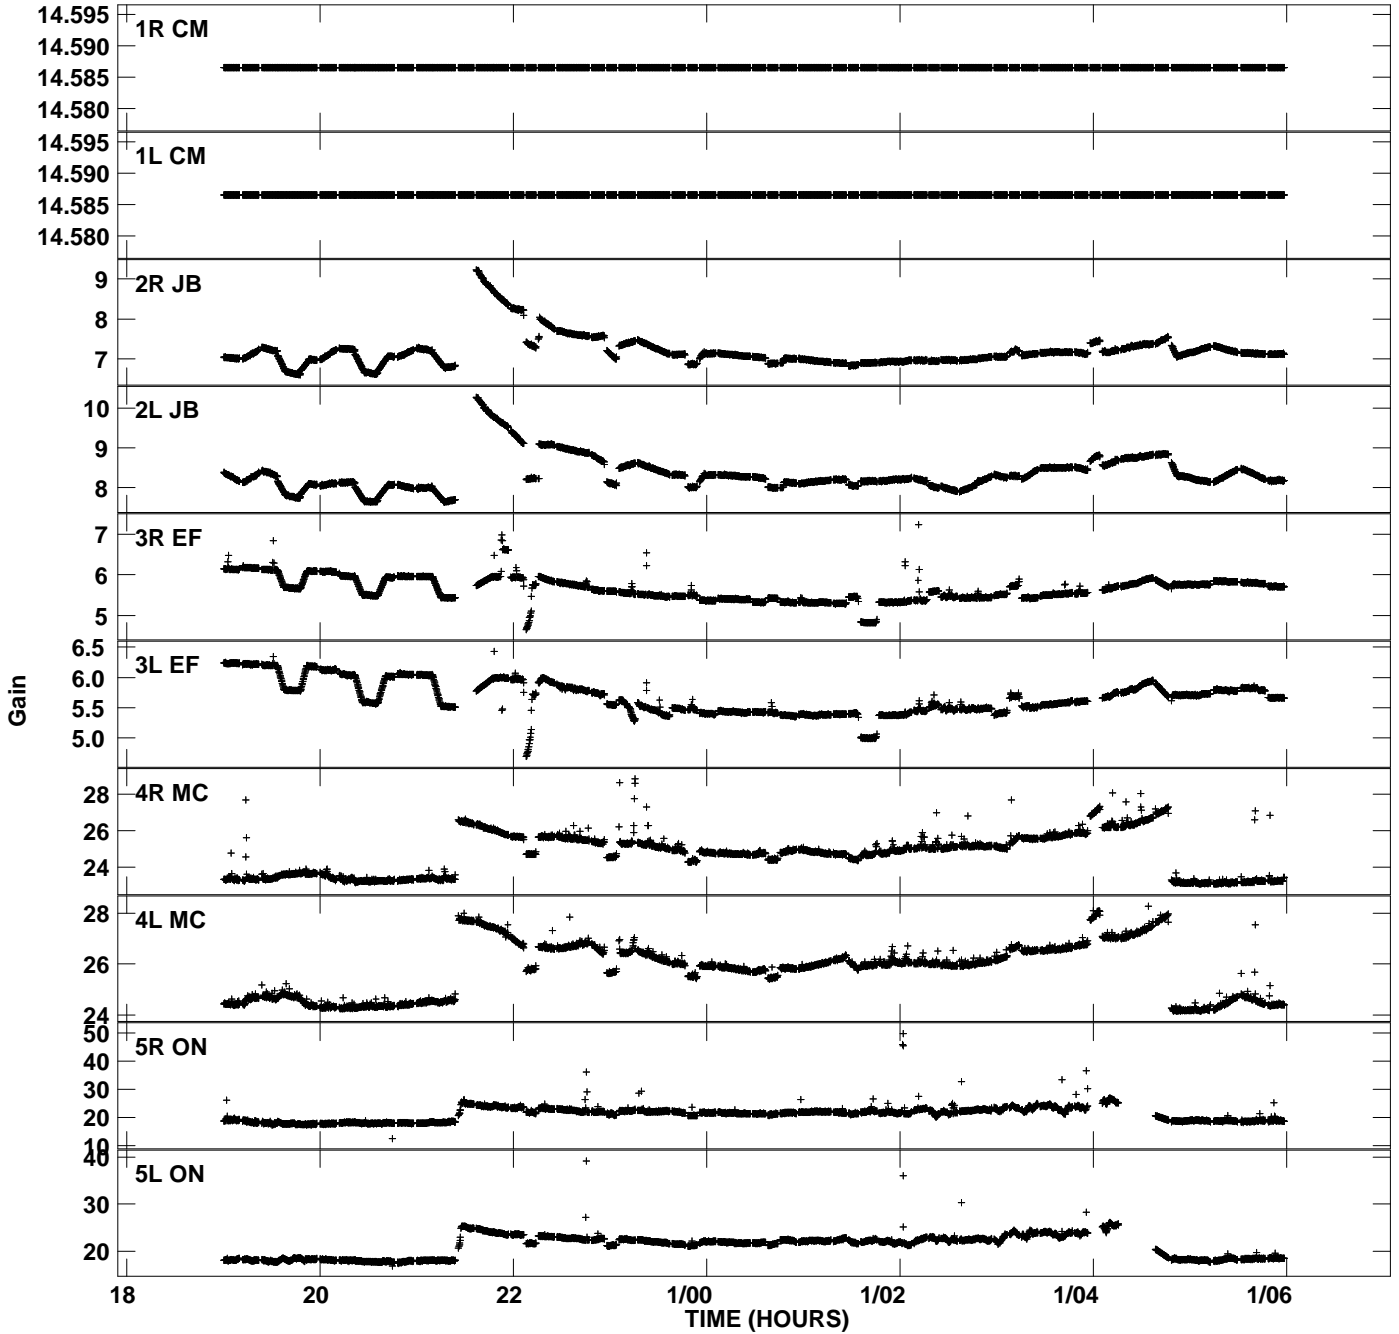

Plot file version 1 created 15-OCT-2007 21:14:02  
Gain amp vs UTC time for ES057A.UVDATA.1  
CL 2 Rpol & Lpol IF 1

Plot file version 2 created 15-OCT-2007 21:14:02  
Gain amp vs UTC time for ES057A.UVDATA.1  
CL 2 Rpol & Lpol IF 1