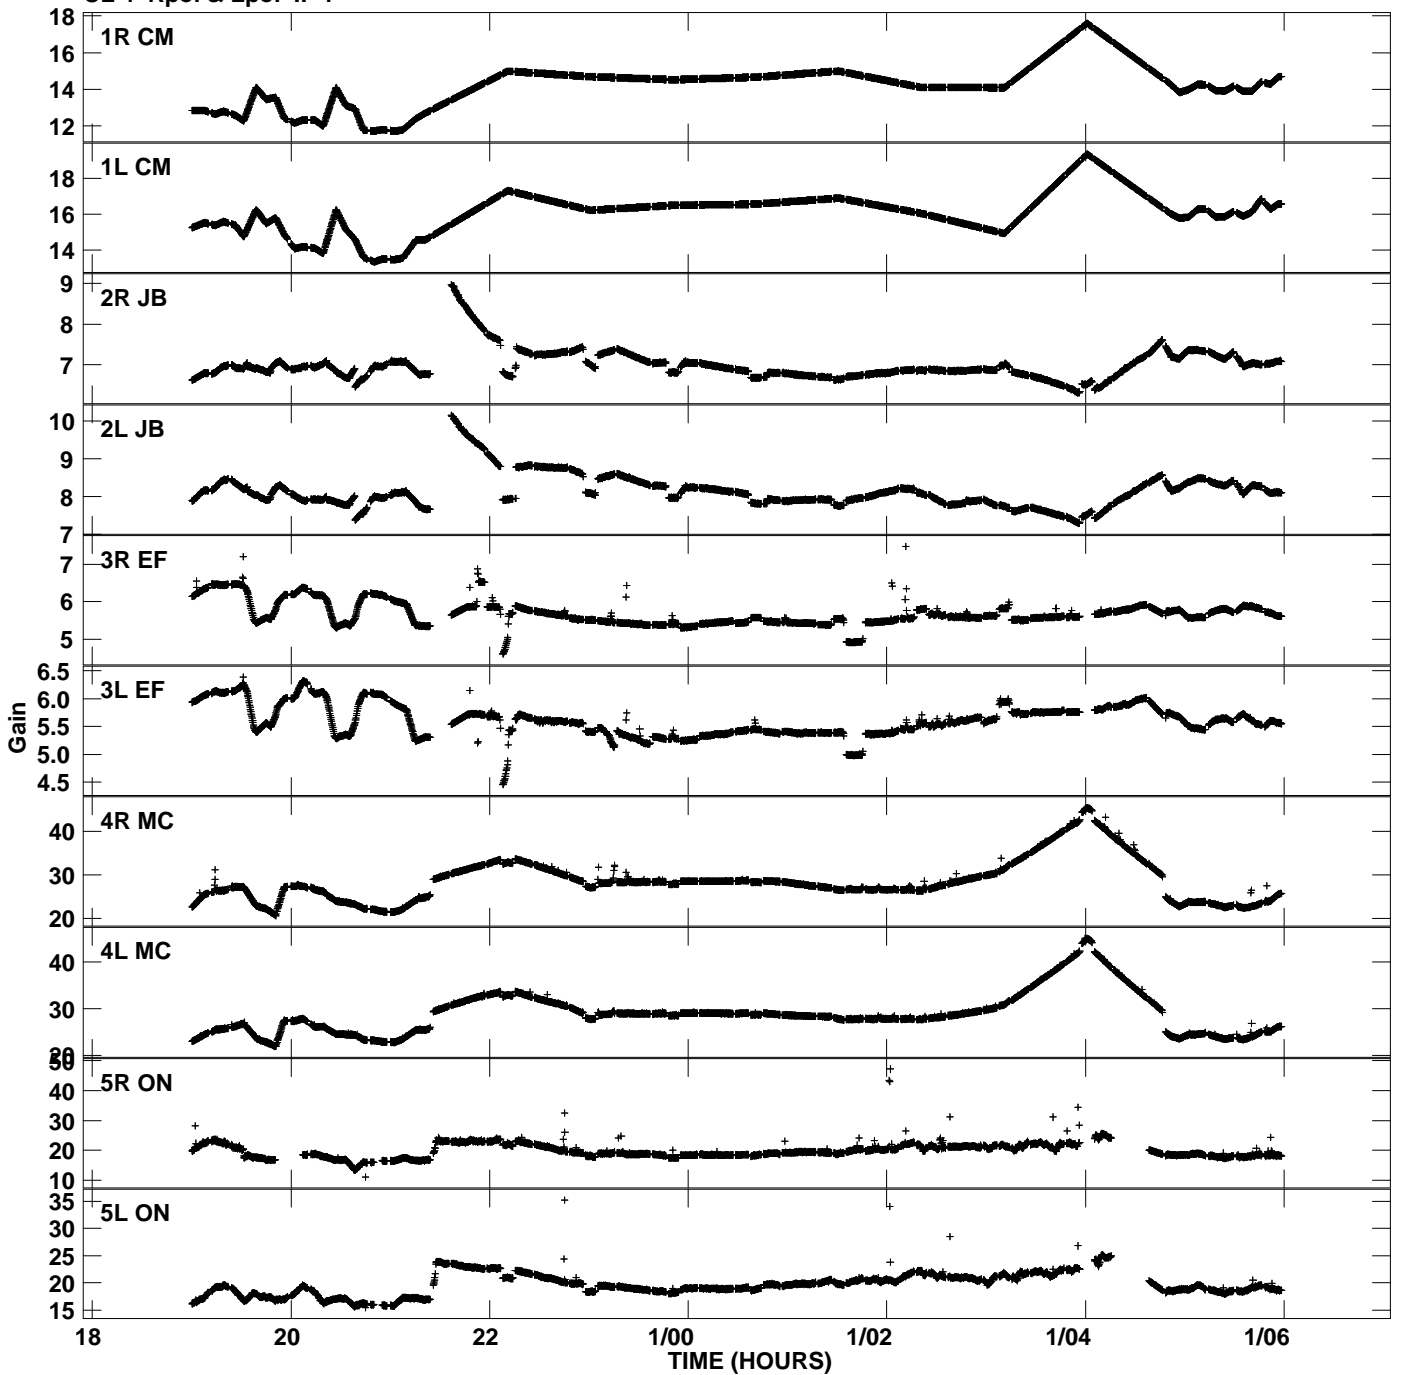

Plot file version 1 created 16-OCT-2007 01:28:19  
Gain amp vs UTC time for ES057A.TMP.1  
CL 4 Rpol & Lpol IF 1

Plot file version 2 created 16-OCT-2007 01:28:19  
Gain amp vs UTC time for ES057A.TMP.1  
CL 4 Rpol & Lpol IF 1