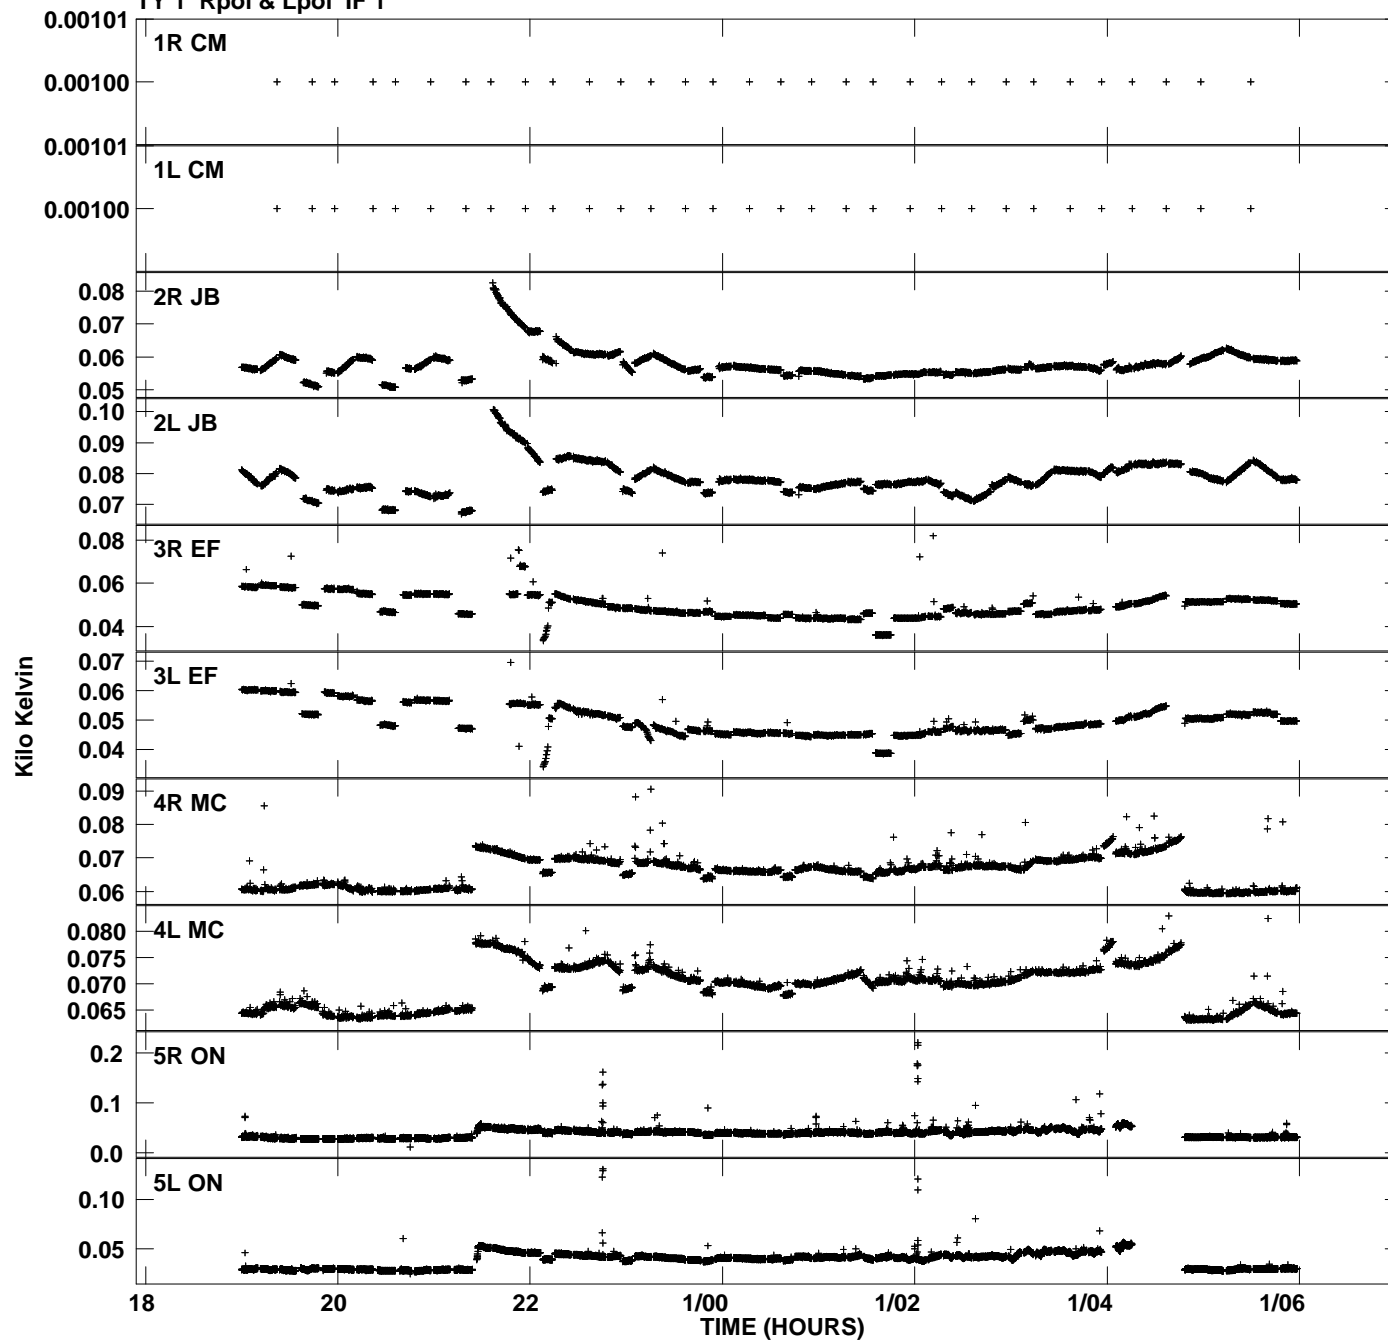

Plot file version 1 created 15-OCT-2007 21:13:55  
Tsys vs UTC time for ES057A.UVDATA.1  
TY 1 Rpol & Lpol IF 1

Plot file version 2 created 15-OCT-2007 21:13:55  
Tsys vs UTC time for ES057A.UVDATA.1  
TY 1 Rpol & Lpol IF 1