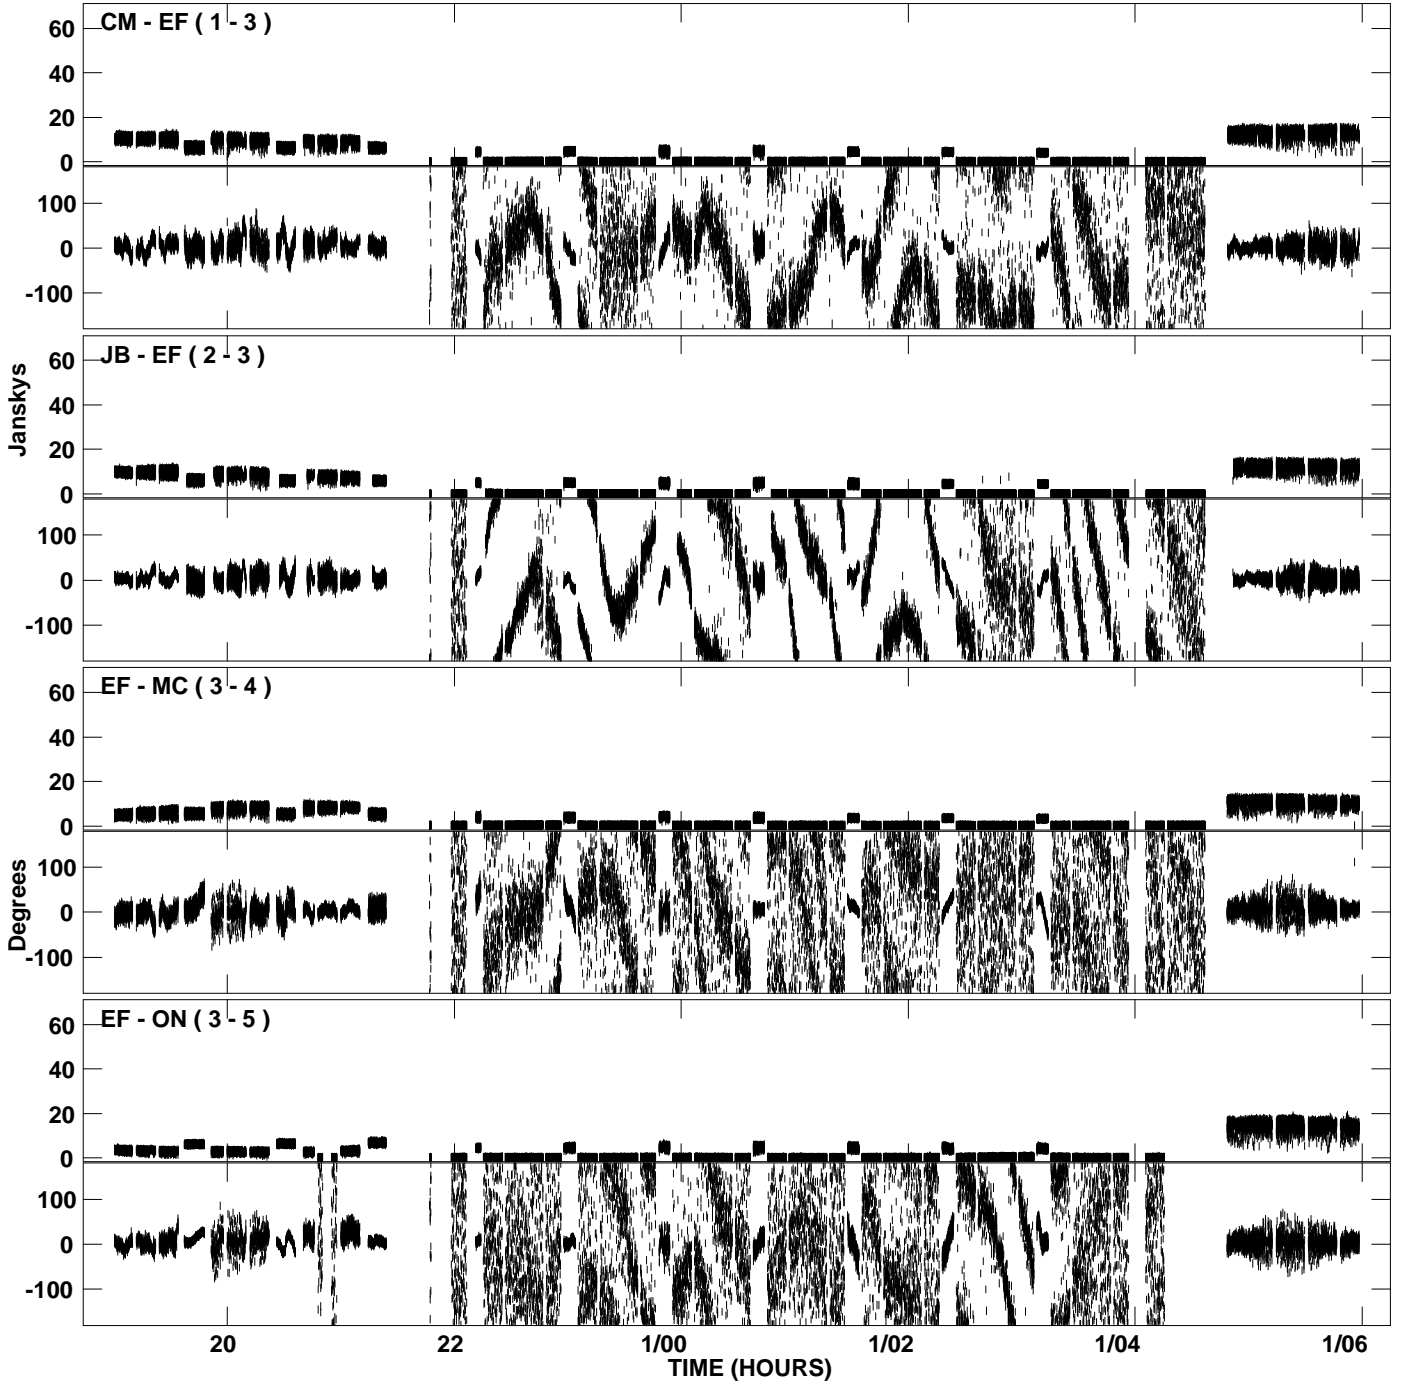

PLot file version 1 created 16-OCT-2007 01:04:23  
Amplitude and Phase vs Time for ES057A.UVDATA.1 Vect aver. CL # 3  
IF 1 CHAN 1 - 1024 STK LL

PLot file version 2 created 16-OCT-2007 01:04:23  
Amplitude and Phase vs Time for ES057A.UVDATA.1 Vect aver. CL # 3  
IF 1 CHAN 1 - 1024 STK LL

PLot file version 3 created 16-OCT-2007 01:13:47  
Amplitude and Phase vs Time for ES057A.UVDATA.1 Vect aver. CL # 3  
IF 1 CHAN 1 - 1024 STK RR

PLot file version 4 created 16-OCT-2007 01:13:47  
Amplitude andPhase vs Time for ES057A.UVDATA.1 Vect aver. CL # 3  
IF 1 CHAN 1 - 1024 STK RR