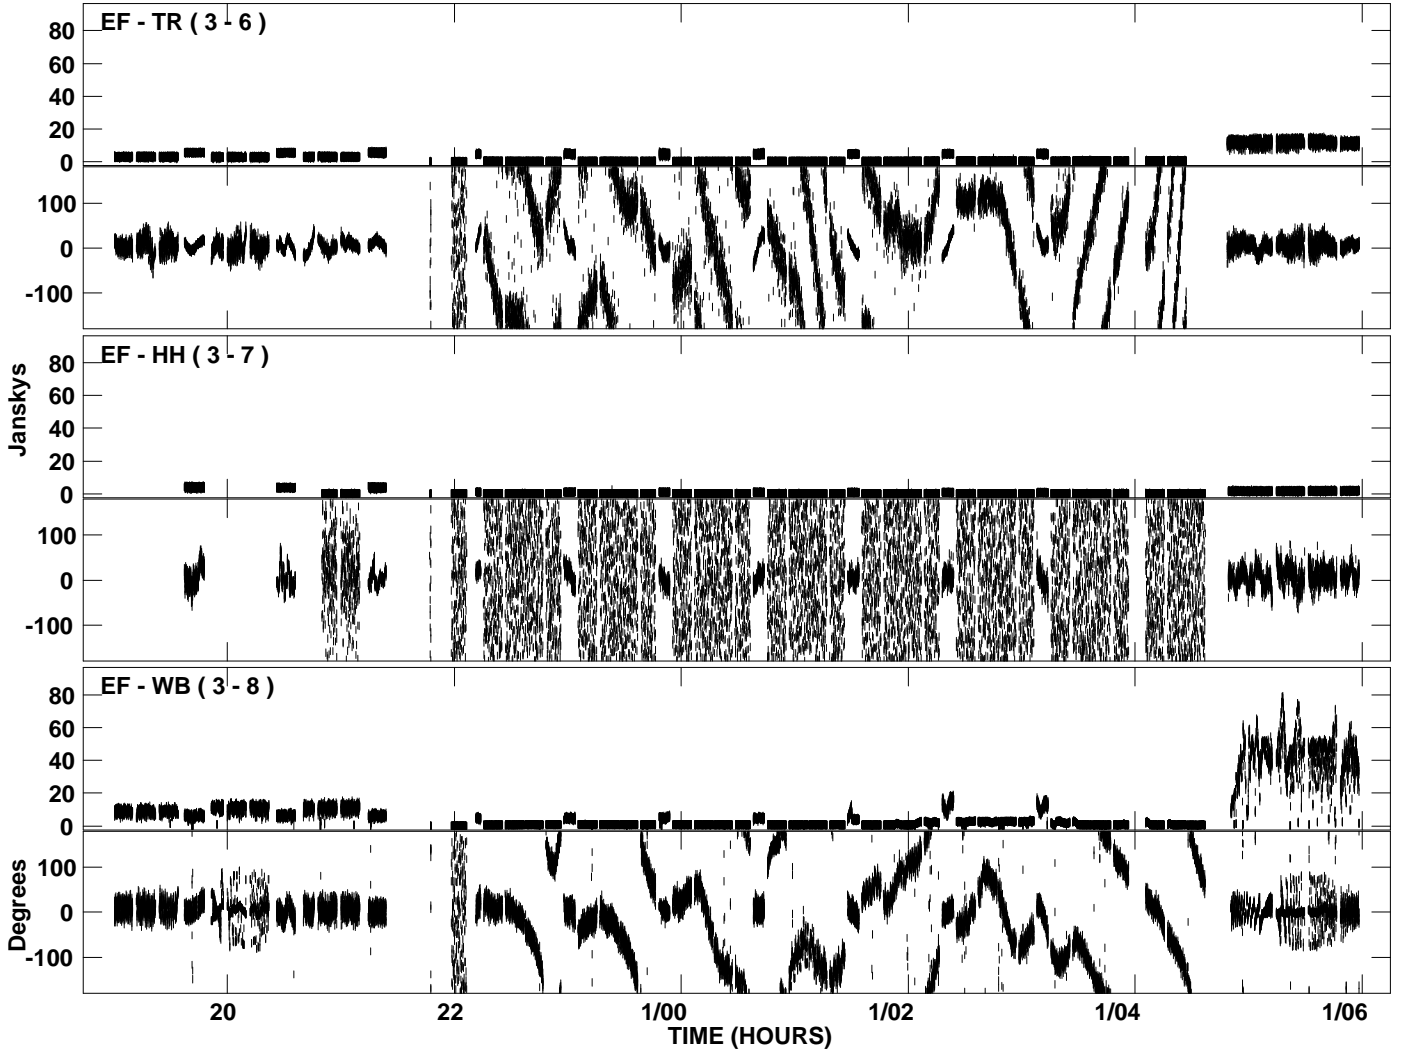

PLot file version 1 created 16-OCT-2007 01:04:23  
Amplitude and Phase vs Time for ES057A.UVDATA.1 Vect aver. CL # 3  
IF 1 CHAN 1 - 1024 STK LL

PLot file version 2 created 16-OCT-2007 01:04:23  
Amplitude and Phase vs Time for ES057A.UVDATA.1 Vect aver. CL # 3  
IF 1 CHAN 1 - 1024 STK LL

PLot file version 3 created 16-OCT-2007 01:13:47  
Amplitude and Phase vs Time for ES057A.UVDATA.1 Vect aver. CL # 3  
IF 1 CHAN 1 - 1024 STK RR

PLot file version 4 created 16-OCT-2007 01:13:47  
Amplitude andPhase vs Time for ES057A.UVDATA.1 Vect aver. CL # 3  
IF 1 CHAN 1 - 1024 STK RR