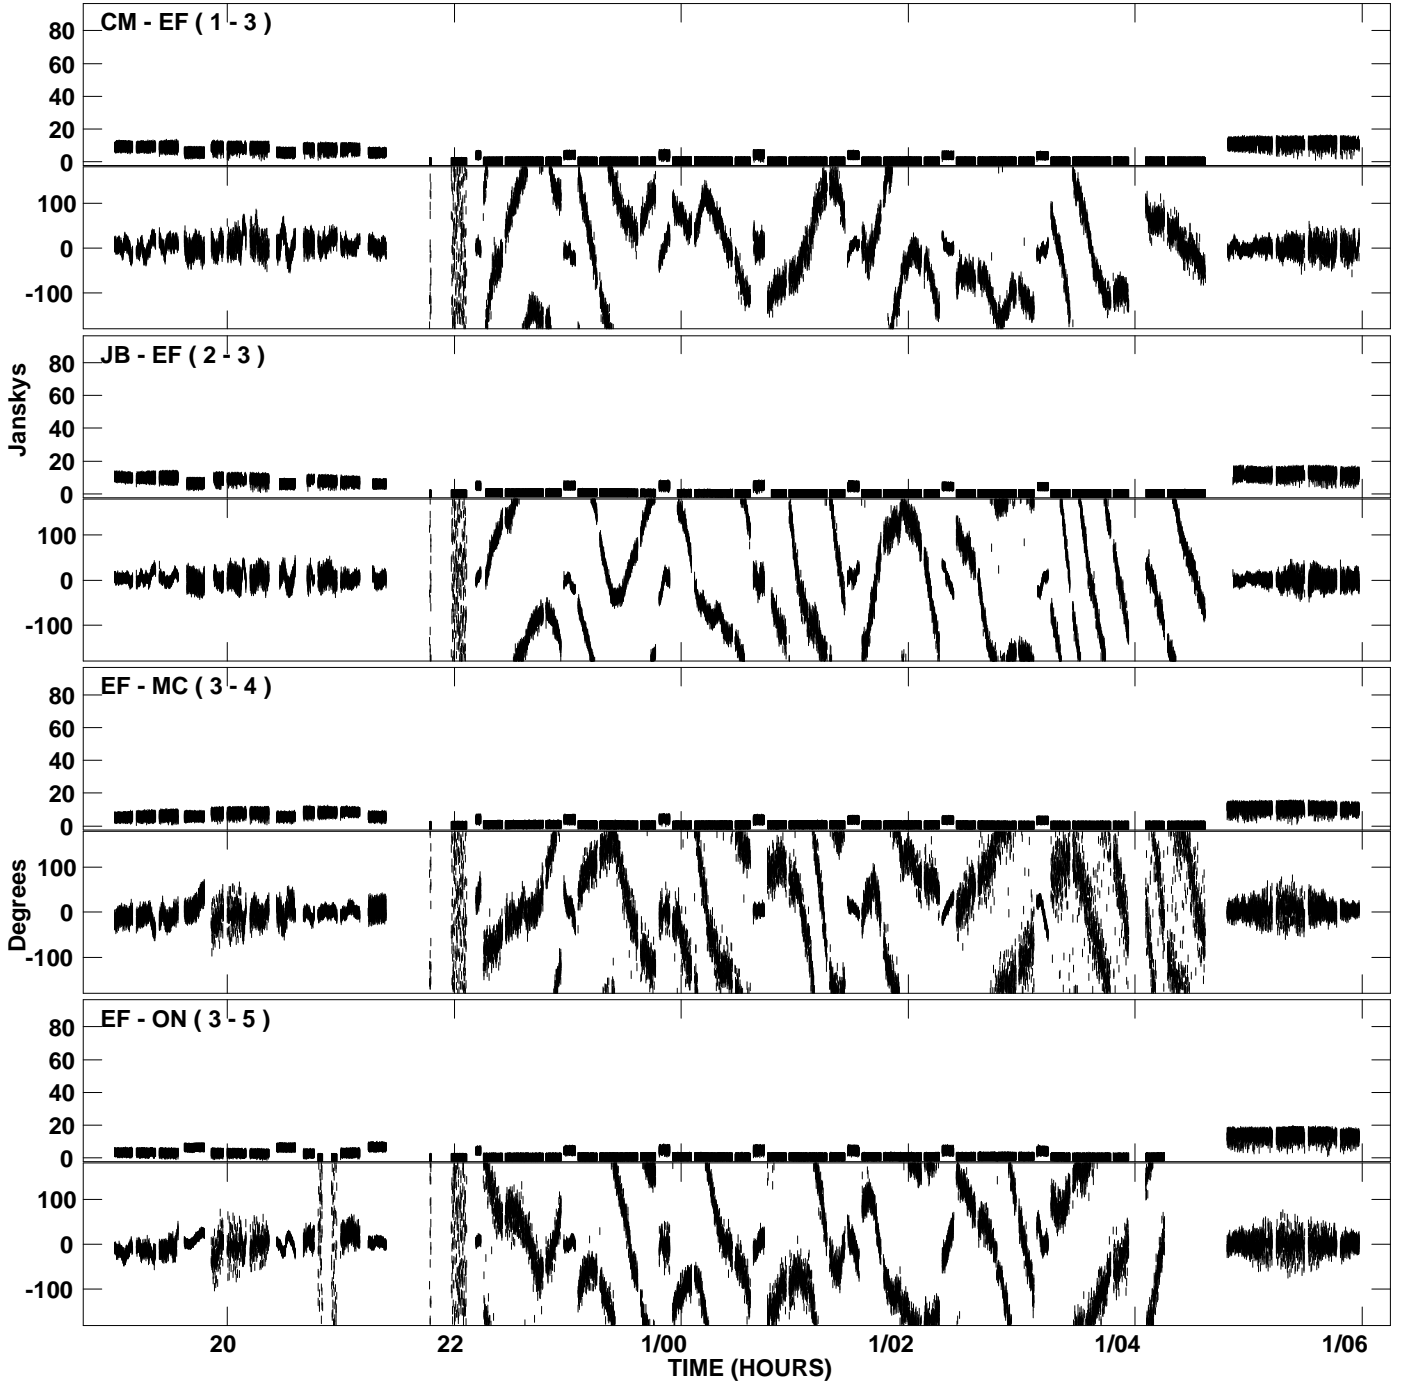

PLot file version 1 created 16-OCT-2007 01:04:23  
Amplitude and Phase vs Time for ES057A.UVDATA.1 Vect aver. CL # 3  
IF 1 CHAN 1 - 1024 STK LL

PLot file version 2 created 16-OCT-2007 01:04:23  
Amplitude and Phase vs Time for ES057A.UVDATA.1 Vect aver. CL # 3  
IF 1 CHAN 1 - 1024 STK LL

PLot file version 3 created 16-OCT-2007 01:13:47  
Amplitude and Phase vs Time for ES057A.UVDATA.1 Vect aver. CL # 3  
IF 1 CHAN 1 - 1024 STK RR

PLot file version 4 created 16-OCT-2007 01:13:47  
Amplitude andPhase vs Time for ES057A.UVDATA.1 Vect aver. CL # 3  
IF 1 CHAN 1 - 1024 STK RR