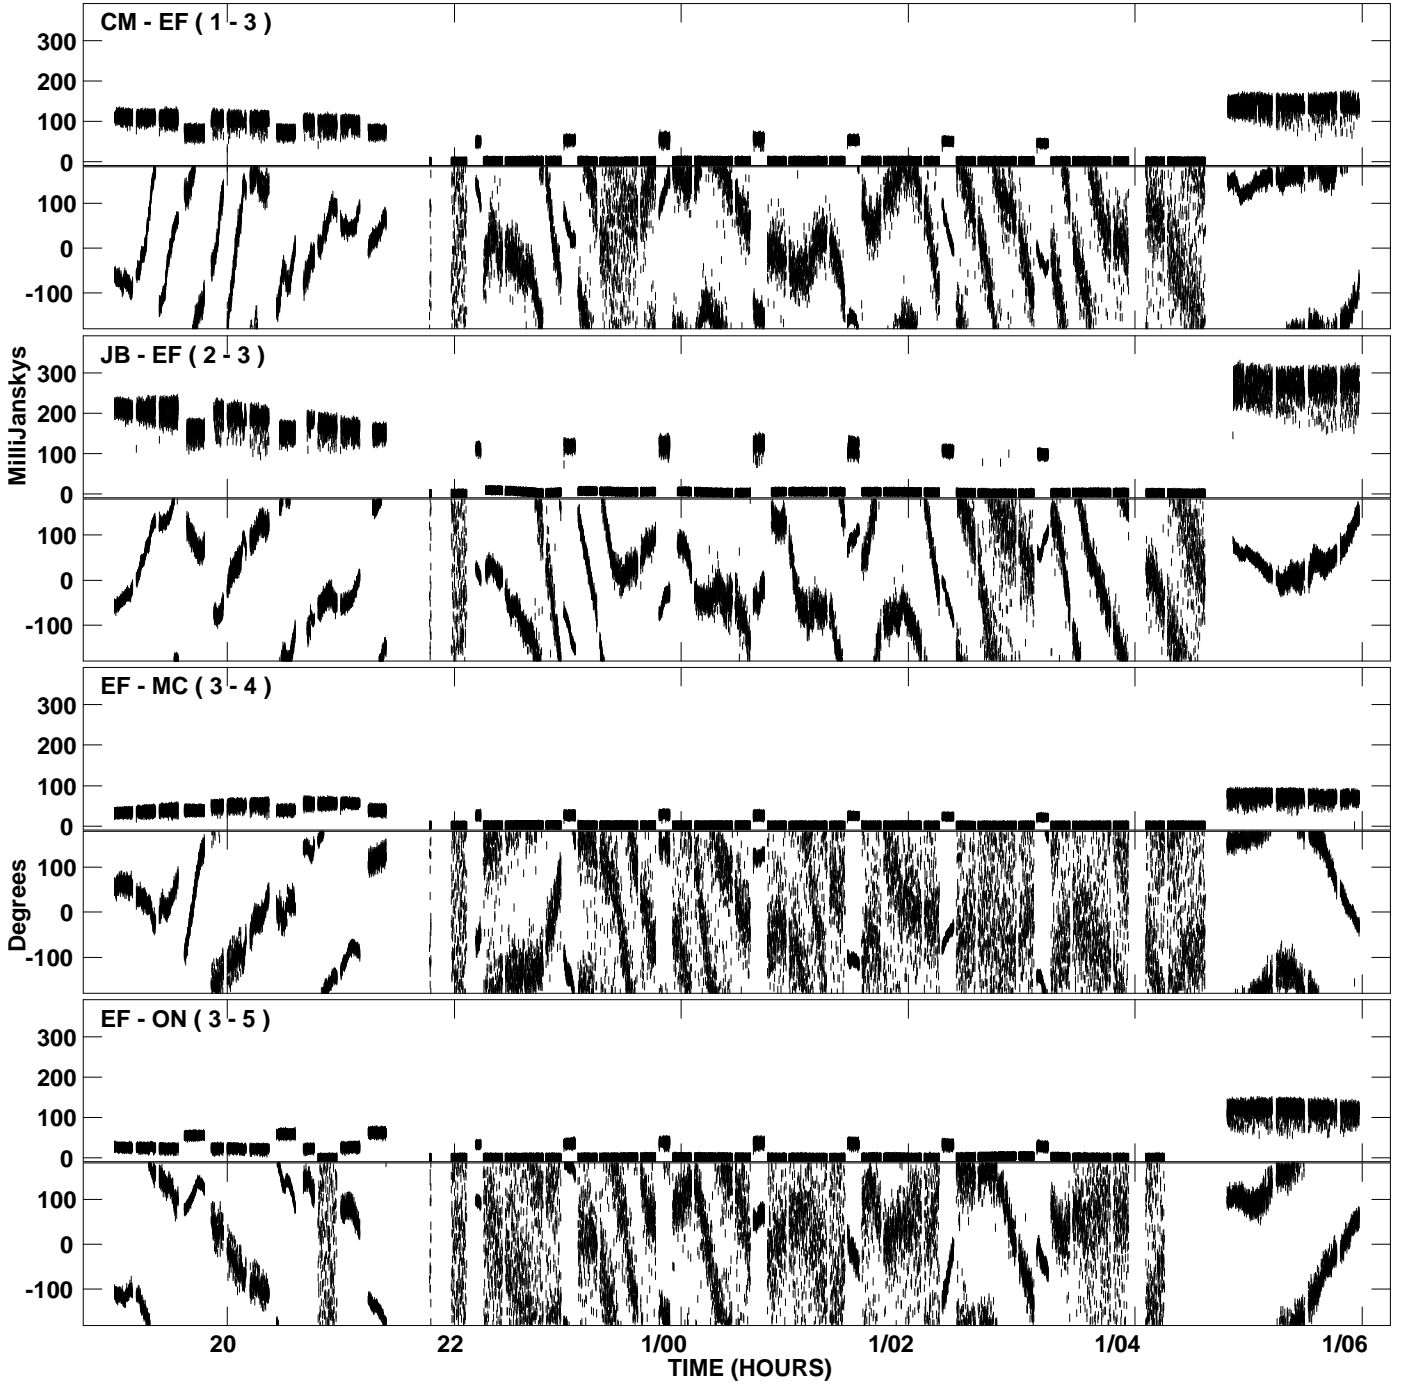

PLot file version 1 created 15-OCT-2007 20:34:53
Amplitude andPhase vs Time for ES057A.UVDATA.1 Vect aver.
IF 1 CHAN 1 - 1024 STK LL

PLot file version 2 created 15-OCT-2007 20:34:54
Amplitude andPhase vs Time for ES057A.UVDATA.1 Vect aver.
IF 1 CHAN 1 - 1024 STK LL

PLot file version 3 created 15-OCT-2007 20:42:41
Amplitude andPhase vs Time for ES057A.UVDATA.1 Vect aver.
IF 1 CHAN 1 - 1024 STK RR

PLot file version 4 created 15-OCT-2007 20:42:41
Amplitude andPhase vs Time for ES057A.UVDATA.1 Vect aver.
IF 1 CHAN 1 - 1024 STK RR