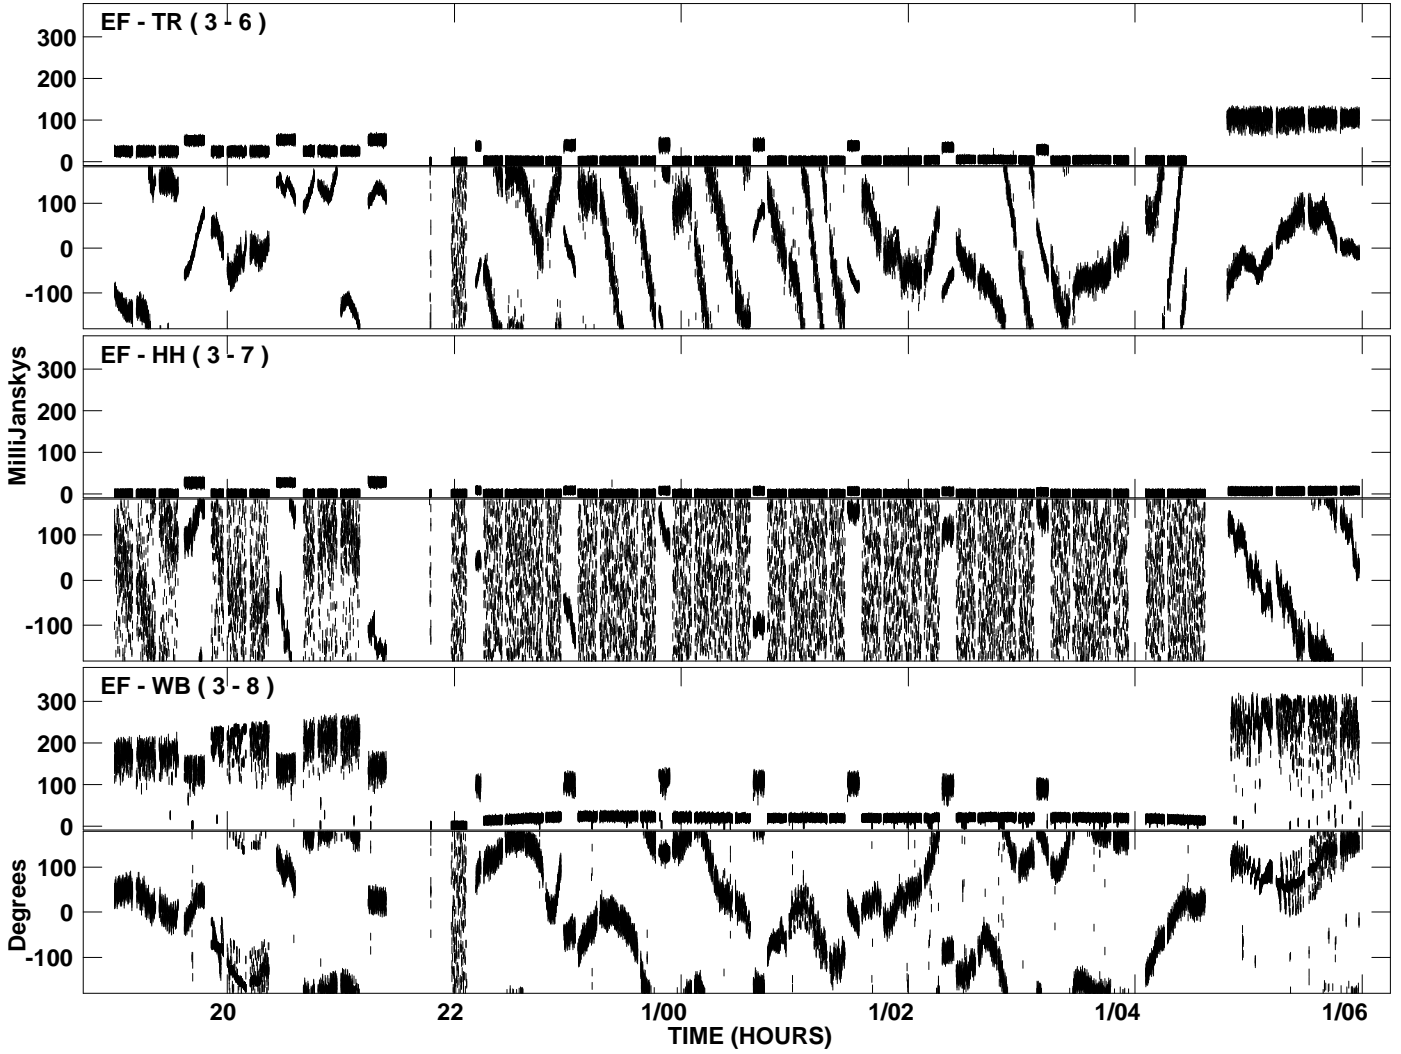

PLot file version 1 created 15-OCT-2007 20:34:53
Amplitude andPhase vs Time for ES057A.UVDATA.1 Vect aver.
IF 1 CHAN 1 - 1024 STK LL

PLot file version 2 created 15-OCT-2007 20:34:54
Amplitude andPhase vs Time for ES057A.UVDATA.1 Vect aver.
IF 1 CHAN 1 - 1024 STK LL

PLot file version 3 created 15-OCT-2007 20:42:41
Amplitude andPhase vs Time for ES057A.UVDATA.1 Vect aver.
IF 1 CHAN 1 - 1024 STK RR

PLot file version 4 created 15-OCT-2007 20:42:41
Amplitude andPhase vs Time for ES057A.UVDATA.1 Vect aver.
IF 1 CHAN 1 - 1024 STK RR