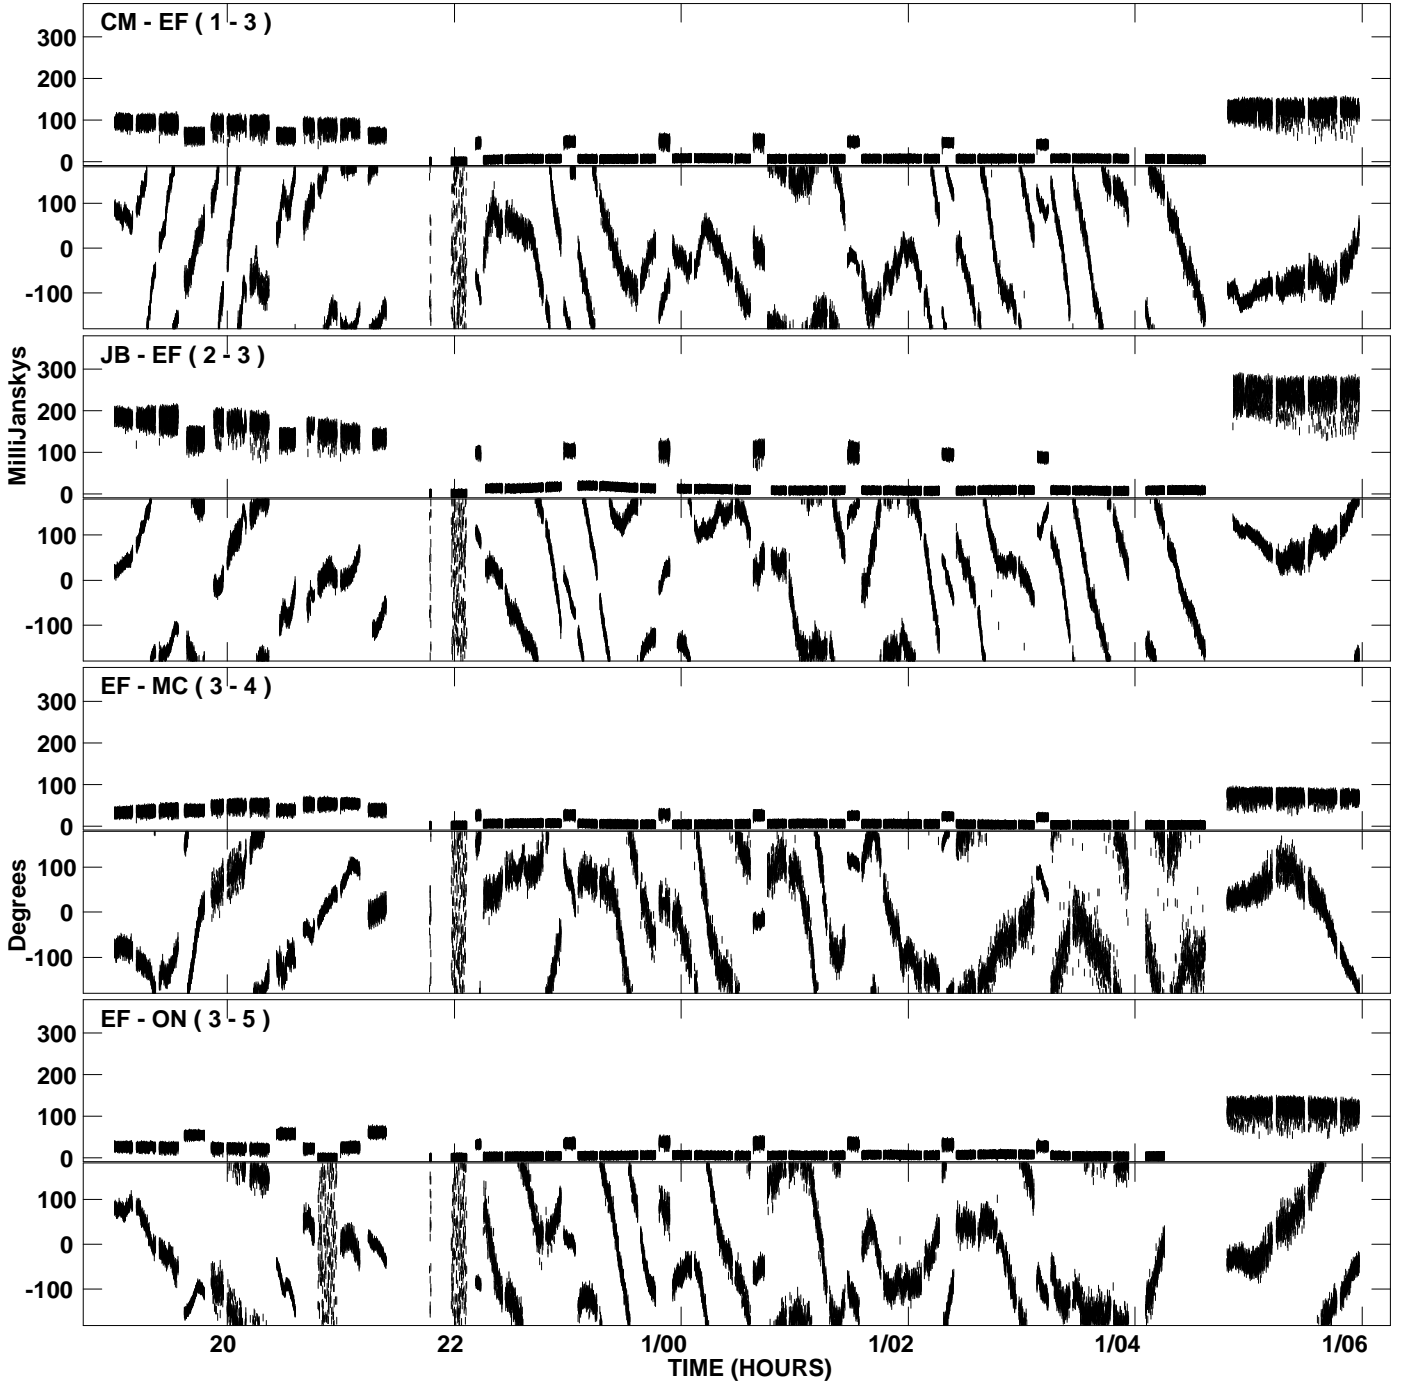

PLot file version 1 created 15-OCT-2007 20:34:53
Amplitude andPhase vs Time for ES057A.UVDATA.1 Vect aver.
IF 1 CHAN 1 - 1024 STK LL

PLot file version 2 created 15-OCT-2007 20:34:54
Amplitude andPhase vs Time for ES057A.UVDATA.1 Vect aver.
IF 1 CHAN 1 - 1024 STK LL

PLot file version 3 created 15-OCT-2007 20:42:41
Amplitude andPhase vs Time for ES057A.UVDATA.1 Vect aver.
IF 1 CHAN 1 - 1024 STK RR

PLot file version 4 created 15-OCT-2007 20:42:41
Amplitude andPhase vs Time for ES057A.UVDATA.1 Vect aver.
IF 1 CHAN 1 - 1024 STK RR