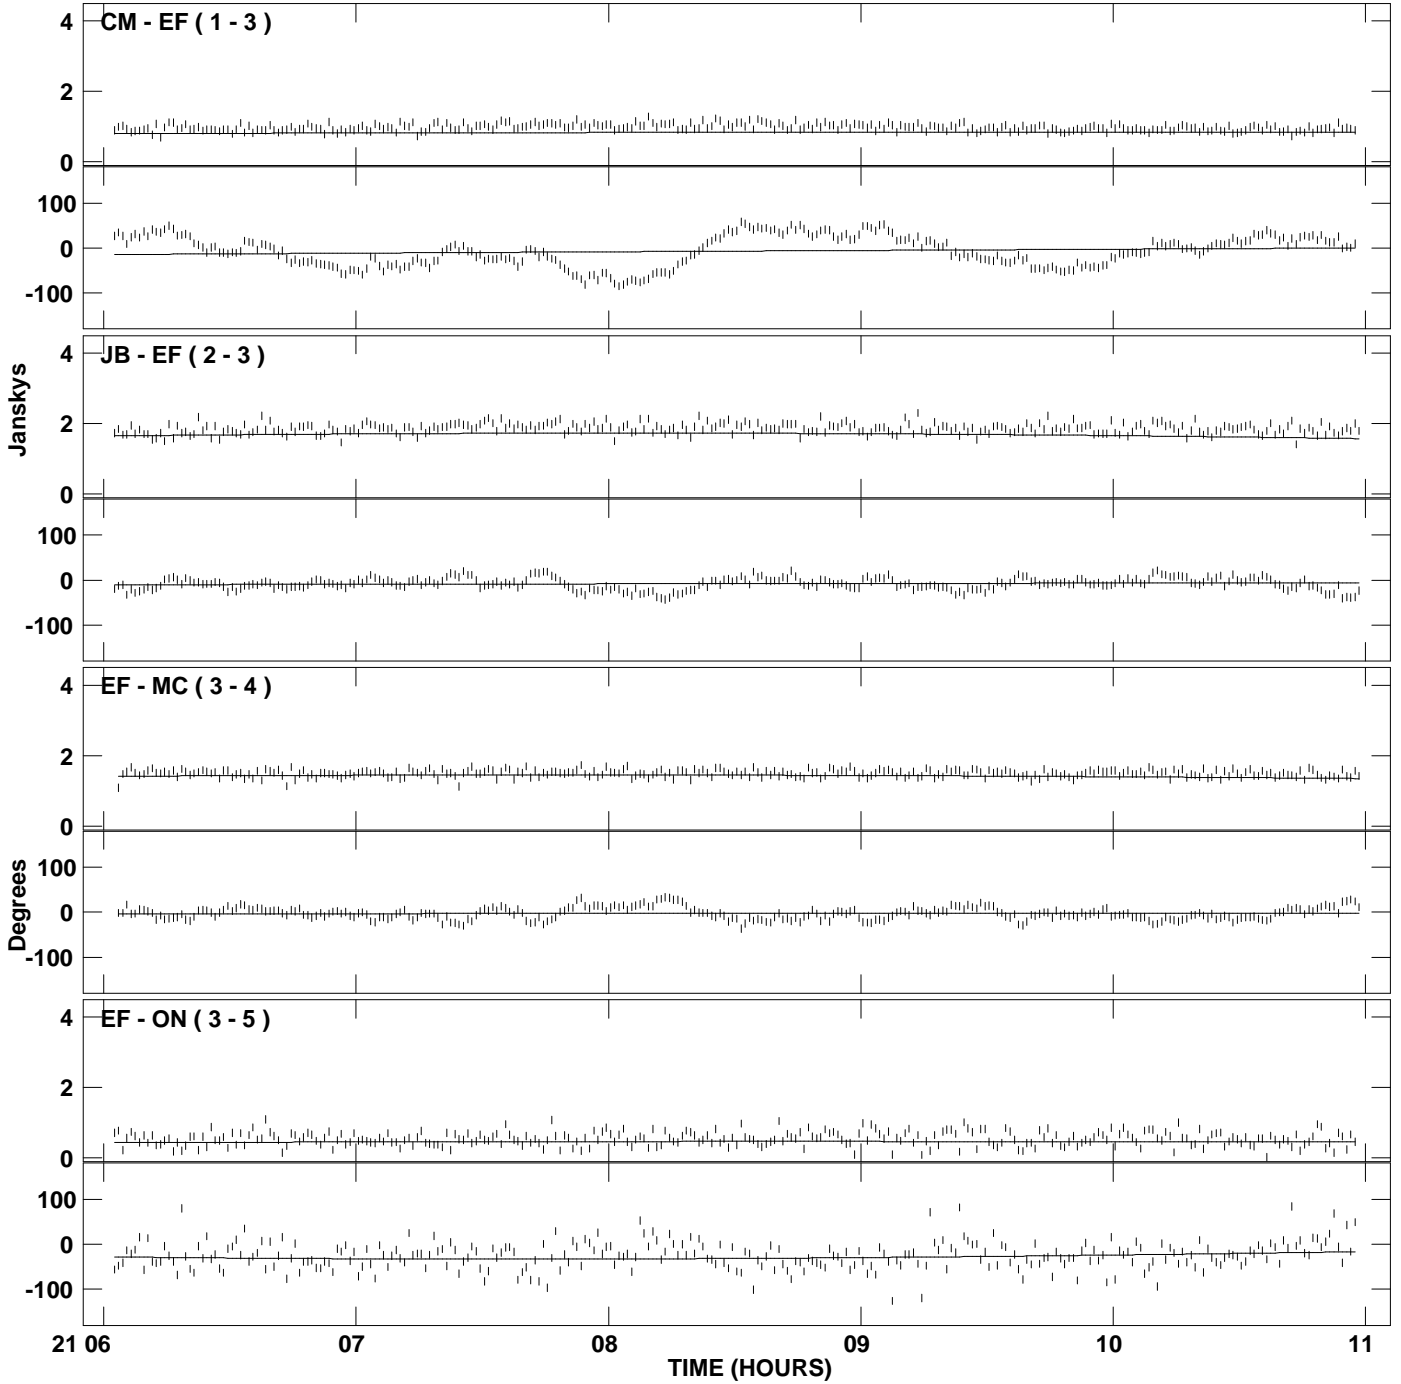

PLot file version 1 created 23-NOV-2009 19:17:20
Amplitude and Phase vs Time for 3C286.MULTI.1 CL # 3
IF 1 CHAN 1 STK LL of 3C286.ICL001.3

PLot file version 2 created 23-NOV-2009 19:17:20
Amplitude and Phase vs Time for 3C286.MULTI.1 CL # 3
IF 1 CHAN 1 STK LL of 3C286.ICL001.3

PLot file version 3 created 23-NOV-2009 19:17:21
Amplitude and Phase vs Time for 3C286.MULTI.1 CL # 3
IF 1 CHAN 1 STK RR of 3C286.ICL001.3

PLot file version 4 created 23-NOV-2009 19:17:21
Amplitude and Phase vs Time for 3C286.MULTI.1 CL # 3
IF 1 CHAN 1 STK RR of 3C286.ICL001.3