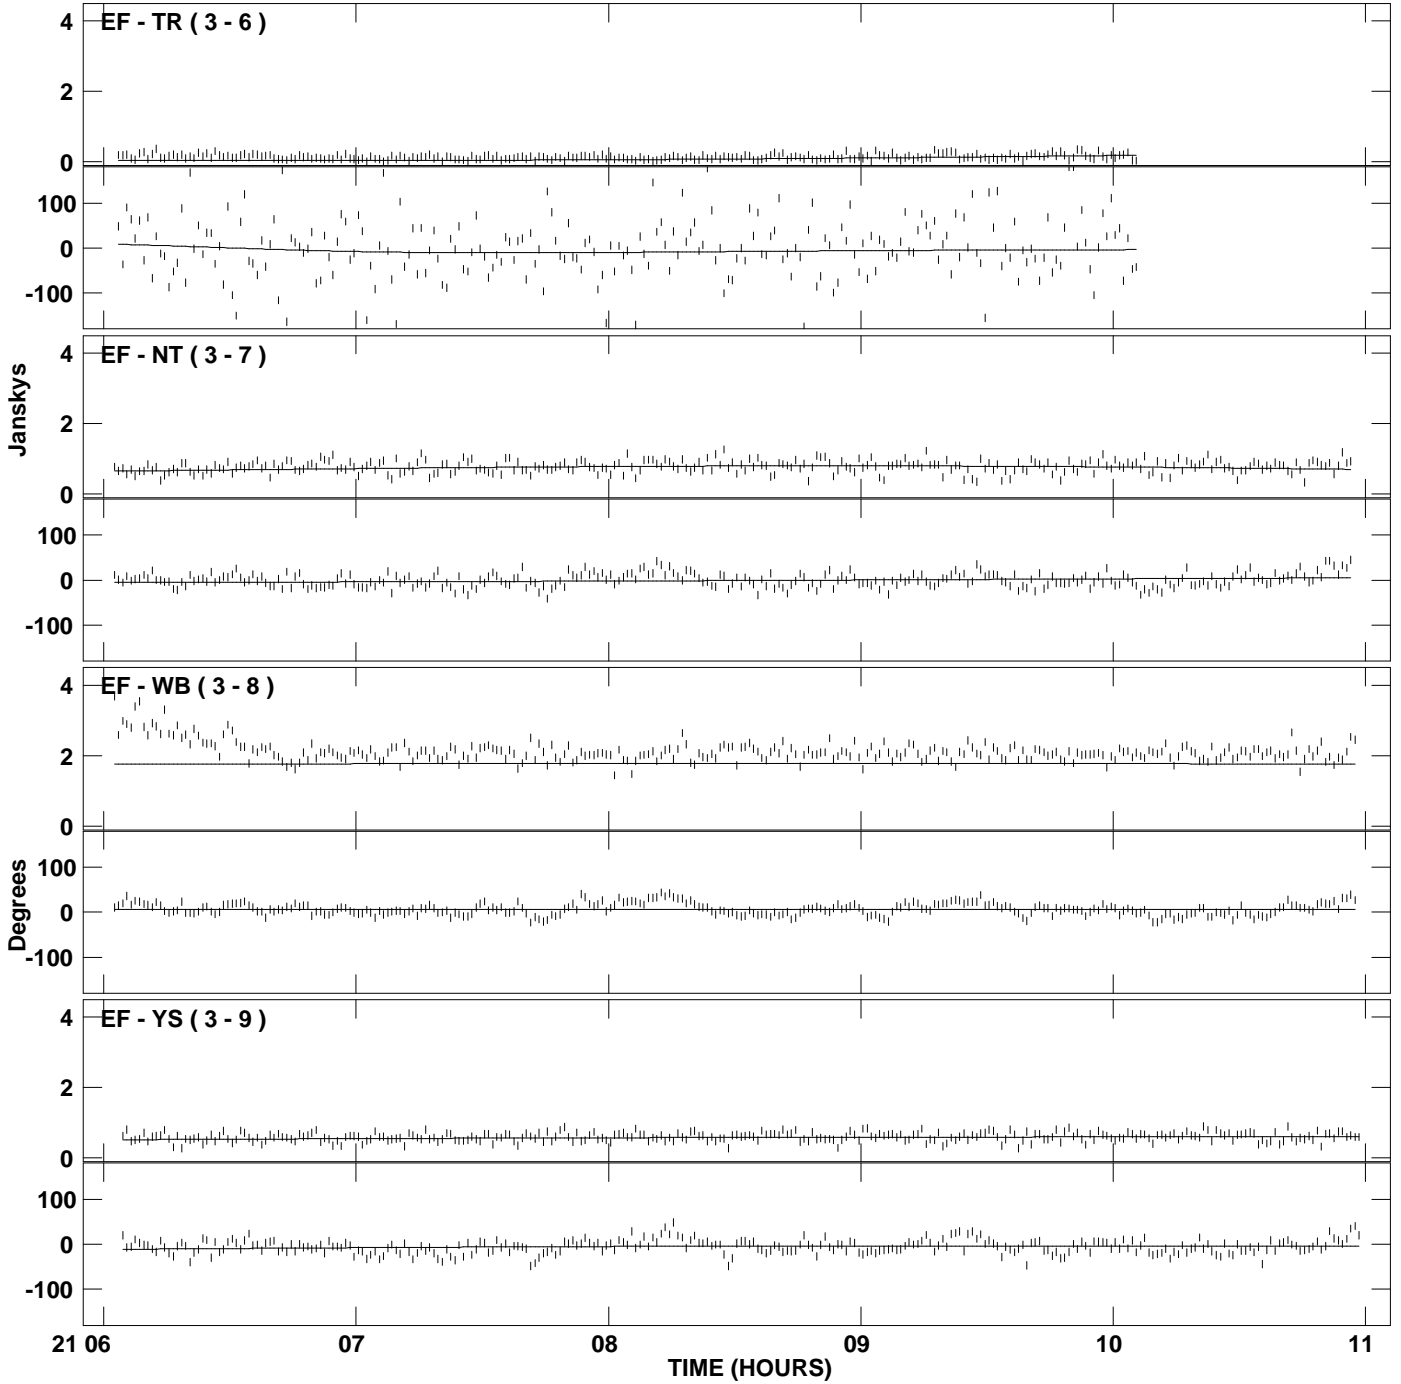

PLot file version 1 created 23-NOV-2009 19:17:20
Amplitude and Phase vs Time for 3C286.MULTI.1 CL # 3
IF 1 CHAN 1 STK LL of 3C286.ICL001.3

PLot file version 2 created 23-NOV-2009 19:17:20
Amplitude and Phase vs Time for 3C286.MULTI.1 CL # 3
IF 1 CHAN 1 STK LL of 3C286.ICL001.3

PLot file version 3 created 23-NOV-2009 19:17:21
Amplitude and Phase vs Time for 3C286.MULTI.1 CL # 3
IF 1 CHAN 1 STK RR of 3C286.ICL001.3

PLot file version 4 created 23-NOV-2009 19:17:21
Amplitude and Phase vs Time for 3C286.MULTI.1 CL # 3
IF 1 CHAN 1 STK RR of 3C286.ICL001.3