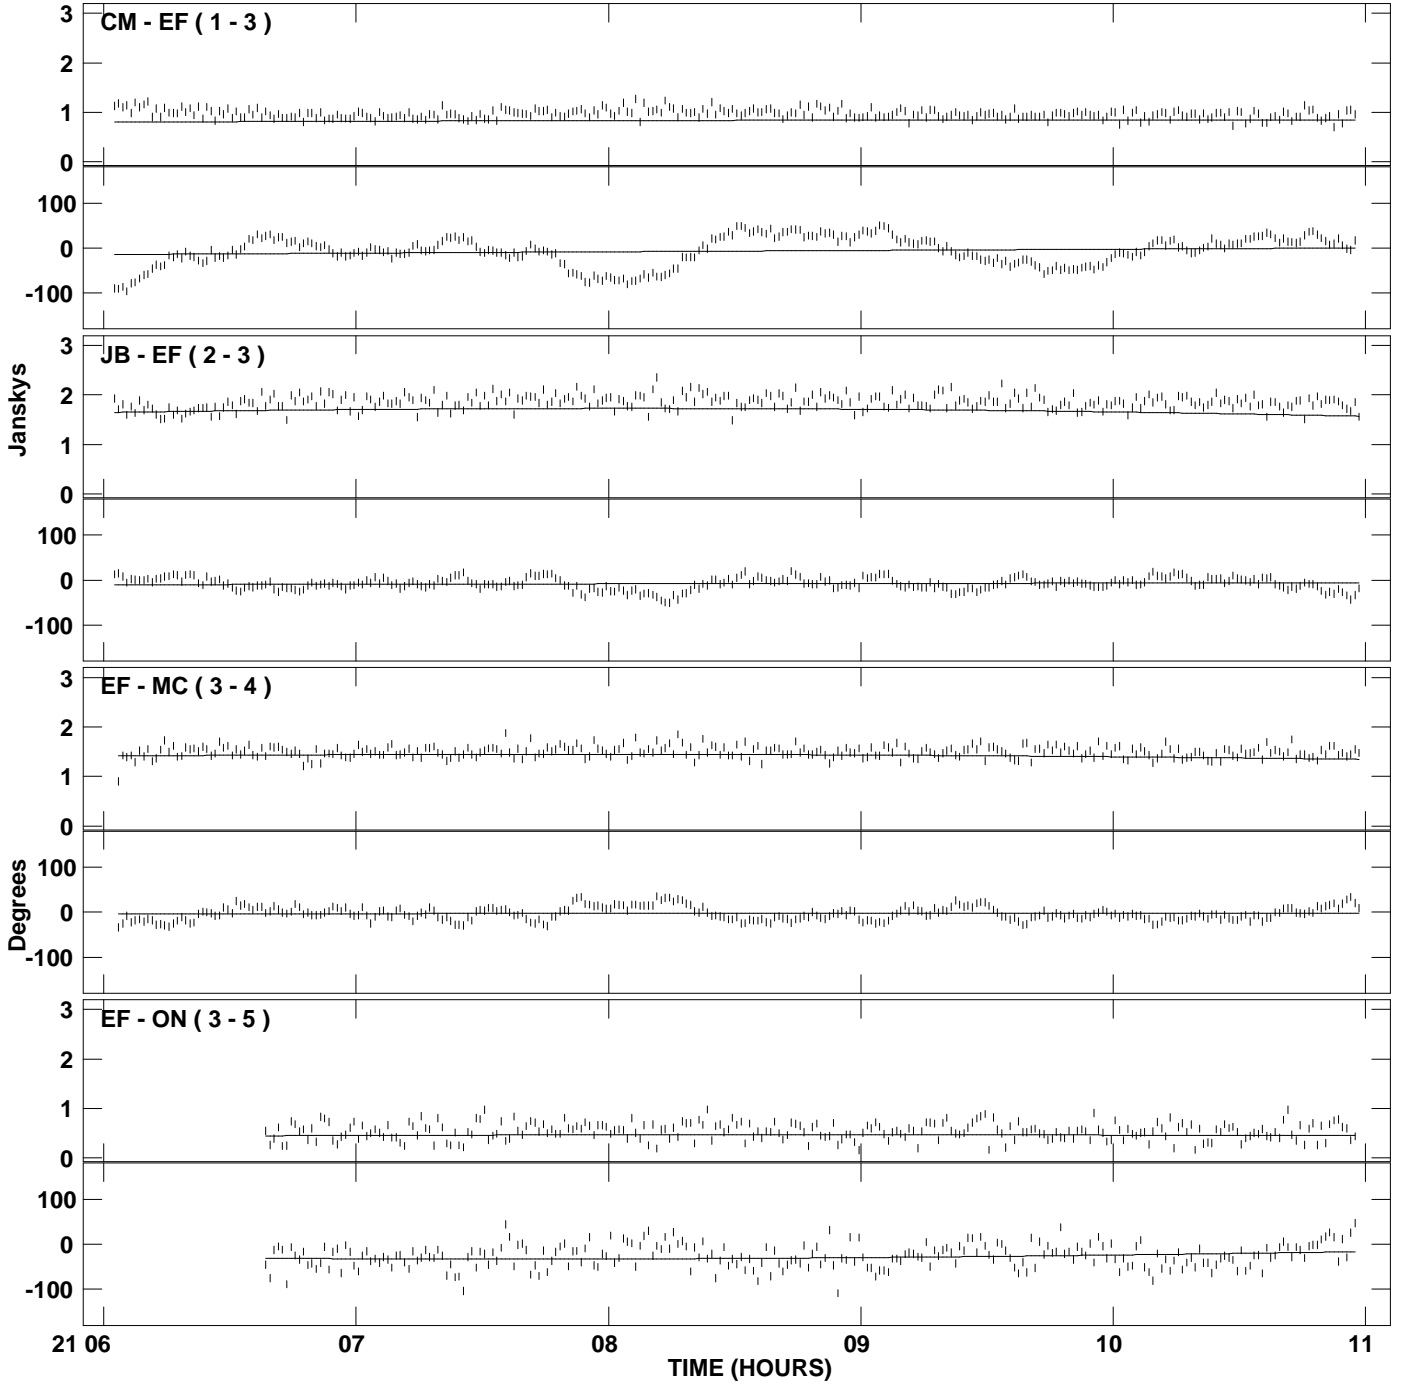

PLot file version 1 created 23-NOV-2009 19:17:20
Amplitude and Phase vs Time for 3C286.MULTI.1 CL # 3
IF 1 CHAN 1 STK LL of 3C286.ICL001.3

PLot file version 2 created 23-NOV-2009 19:17:20
Amplitude and Phase vs Time for 3C286.MULTI.1 CL # 3
IF 1 CHAN 1 STK LL of 3C286.ICL001.3

PLot file version 3 created 23-NOV-2009 19:17:21
Amplitude and Phase vs Time for 3C286.MULTI.1 CL # 3
IF 1 CHAN 1 STK RR of 3C286.ICL001.3

PLot file version 4 created 23-NOV-2009 19:17:21
Amplitude and Phase vs Time for 3C286.MULTI.1 CL # 3
IF 1 CHAN 1 STK RR of 3C286.ICL001.3