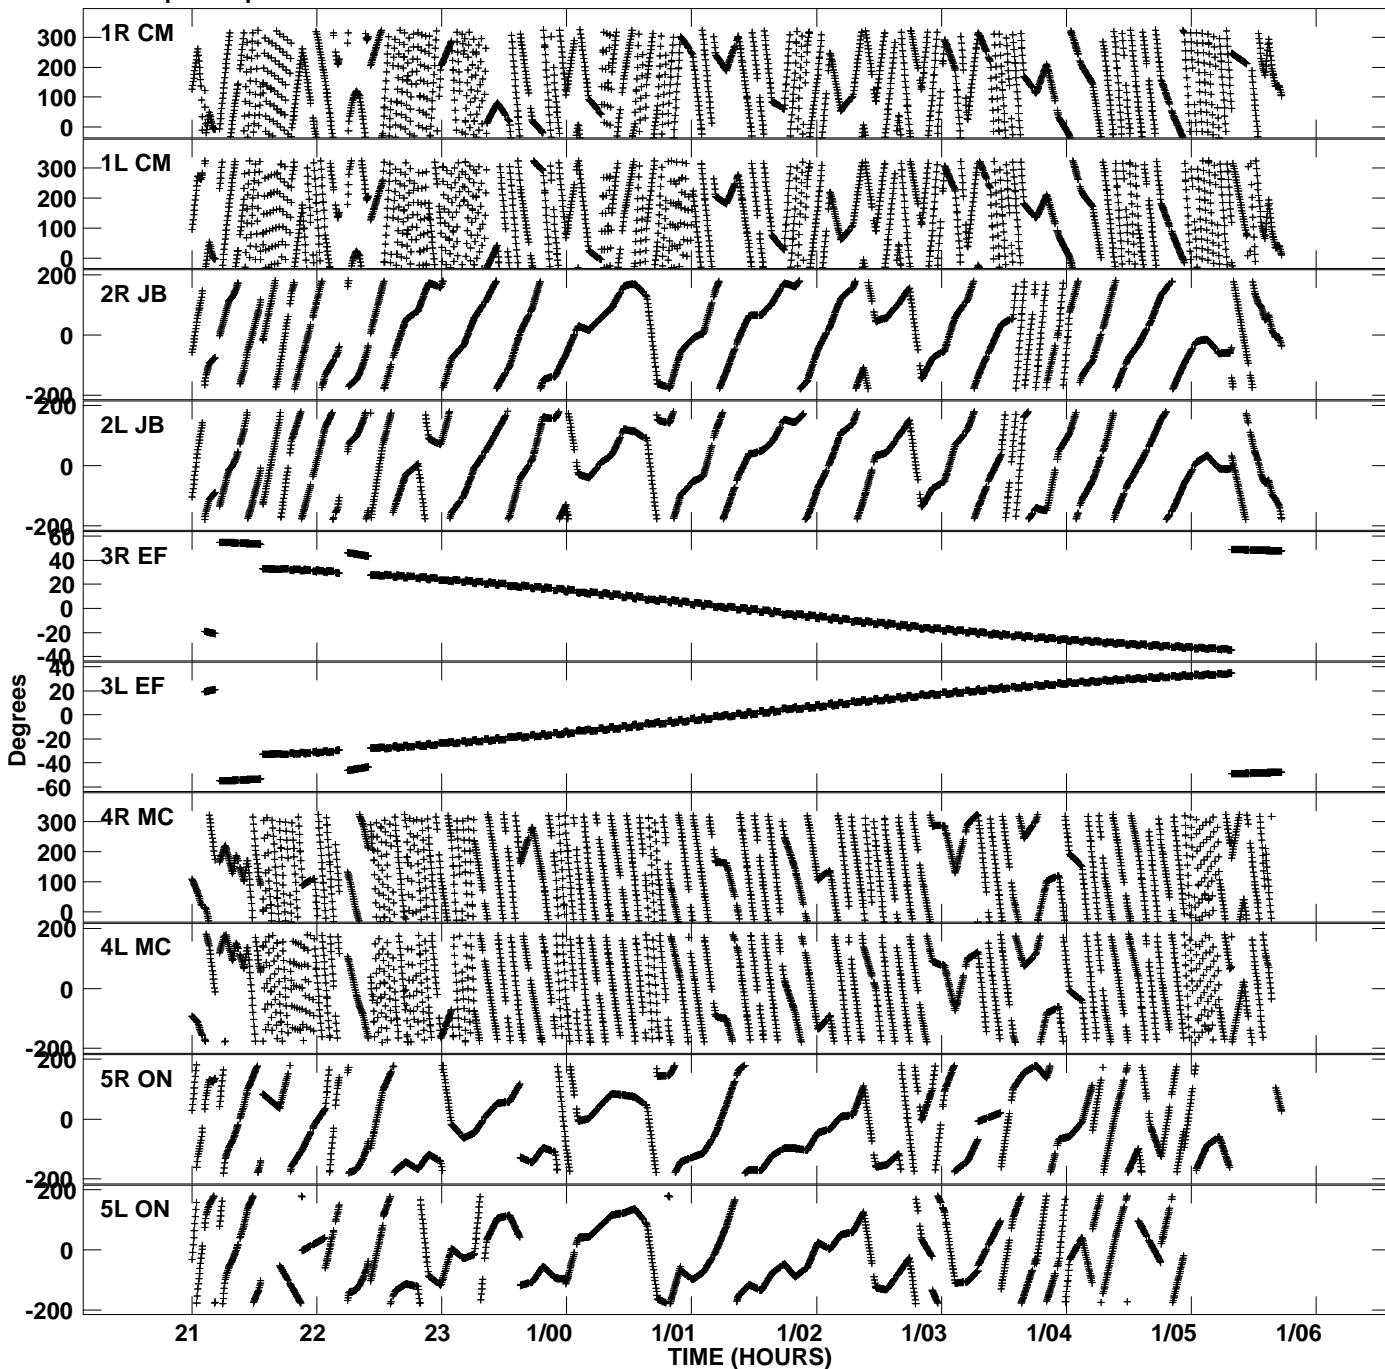

Plot file version 1 created 23-NOV-2009 17:23:02
Gain phs vs UTC time for ES060B.UVDATA.1
CL 3 Rpol & Lpol IF 1

Plot file version 2 created 23-NOV-2009 17:23:02
Gain phs vs UTC time for ES060B.UVDATA.1
CL 3 Rpol & Lpol IF 1