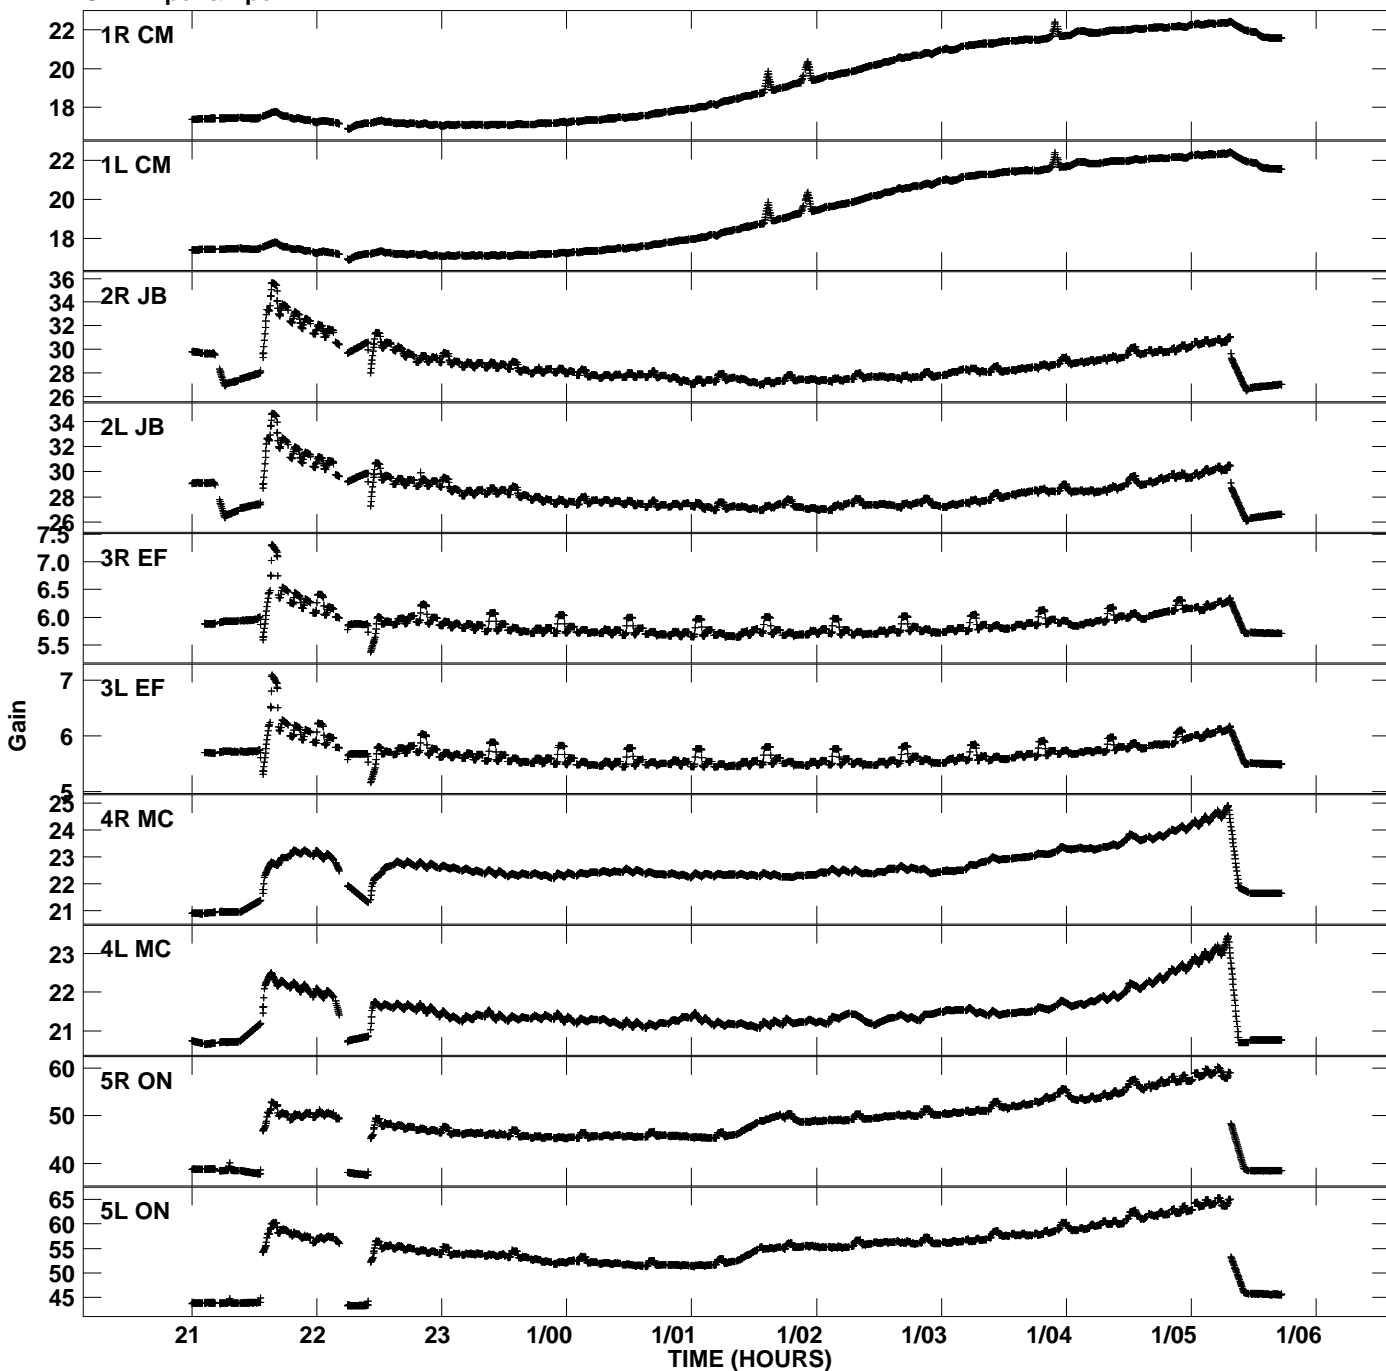

Plot file version 1 created 23-NOV-2009 14:06:35
Gain amp vs UTC time for ES060B.UVDATA.1
CL 2 Rpol & Lpol IF 1

Plot file version 2 created 23-NOV-2009 14:06:35
Gain amp vs UTC time for ES060B.UVDATA.1
CL 2 Rpol & Lpol IF 1