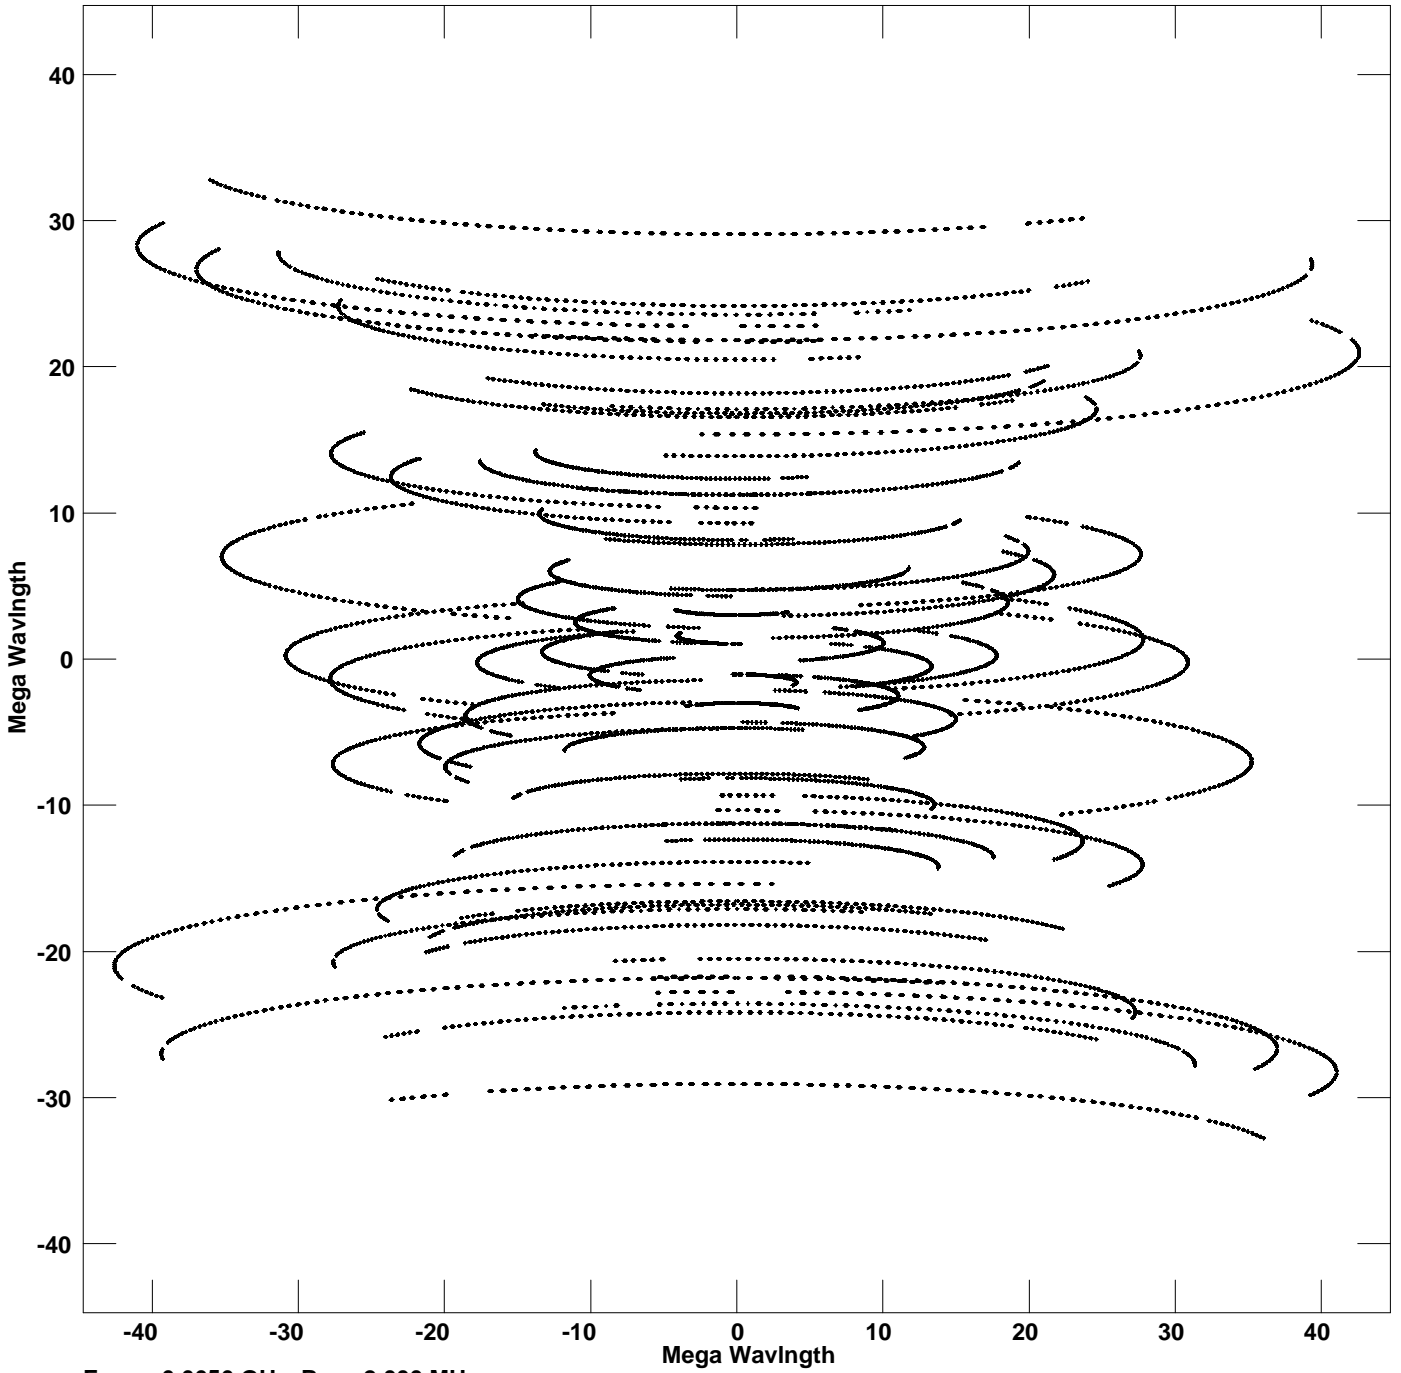

Plot file version 1 created 23-NOV-2009 19:15:45  
V vs U for J1825-0737.MULTI.1 Source:J1825-0737  
Ants \* - \* Stokes I IF# 1 Chan# 1

Freq = 6.6656 GHz, Bw = 2.000 MHz