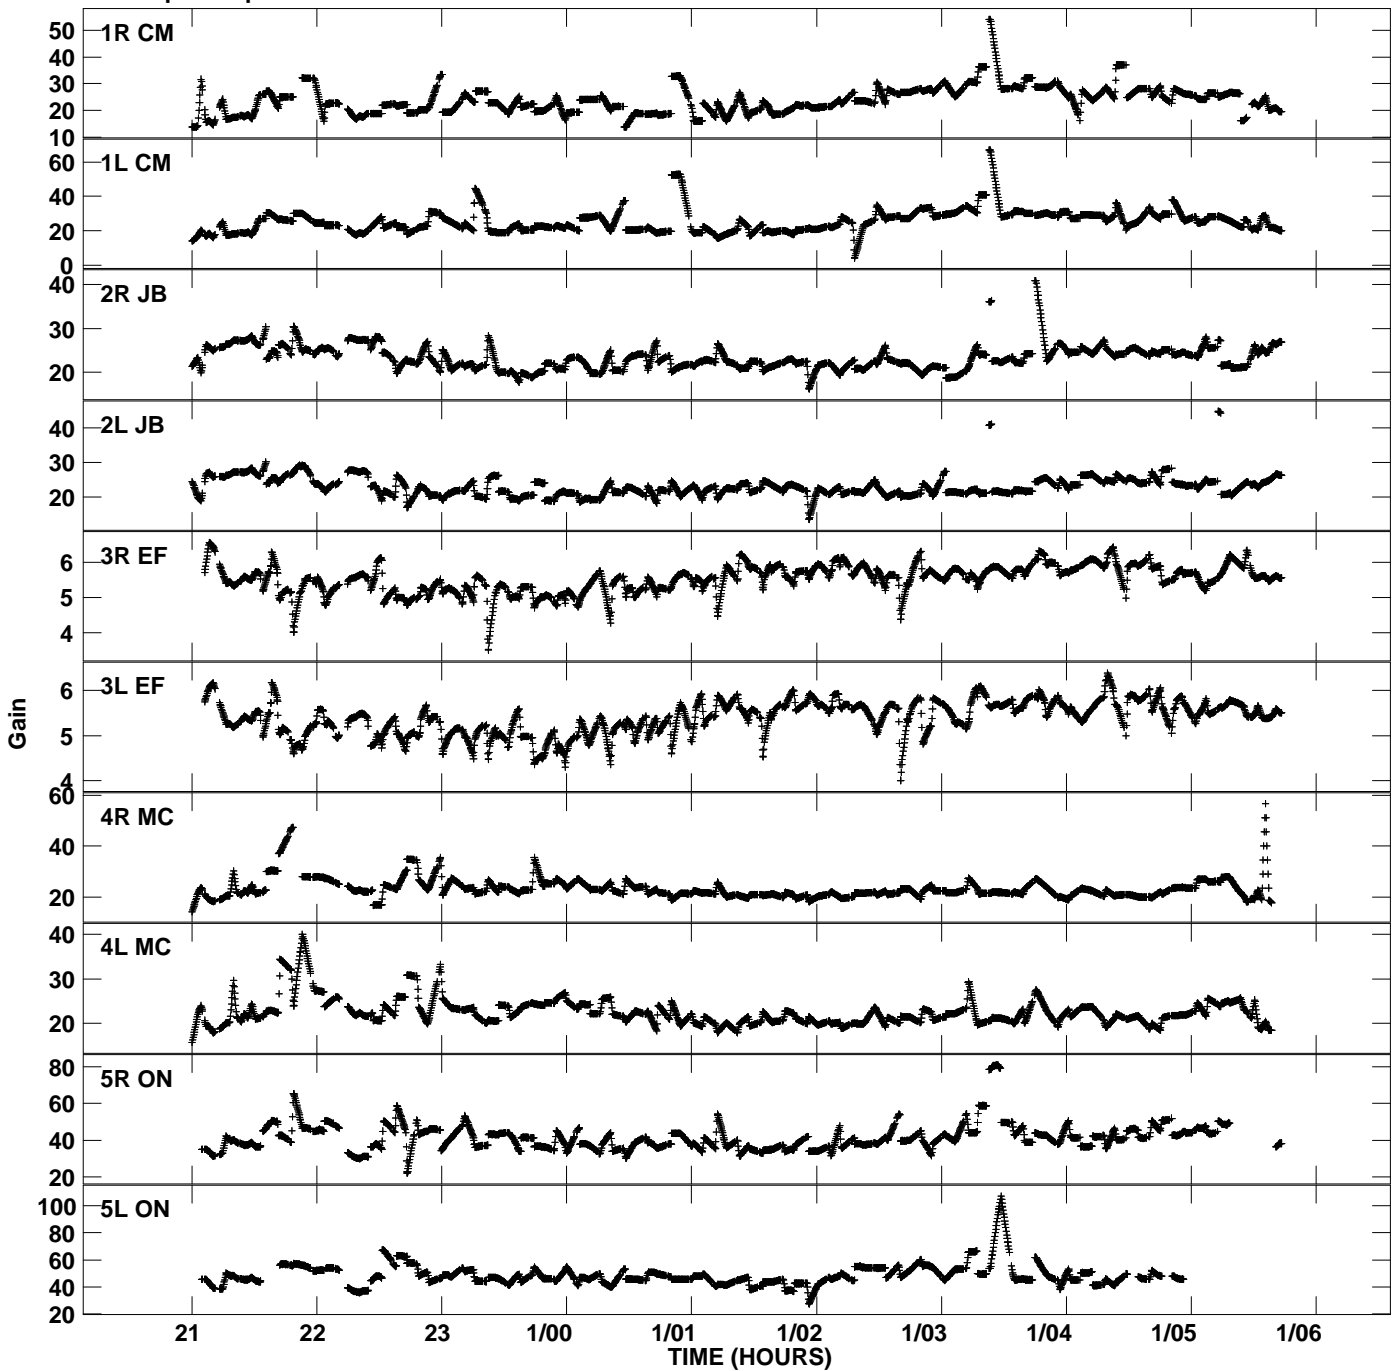

Plot file version 1 created 23-NOV-2009 19:17:37
Gain amp vs UTC time for ES060B.TMP.1
CL 4 Rpol & Lpol IF 1

Plot file version 2 created 23-NOV-2009 19:17:37
Gain amp vs UTC time for ES060B.TMP.1
CL 4 Rpol & Lpol IF 1