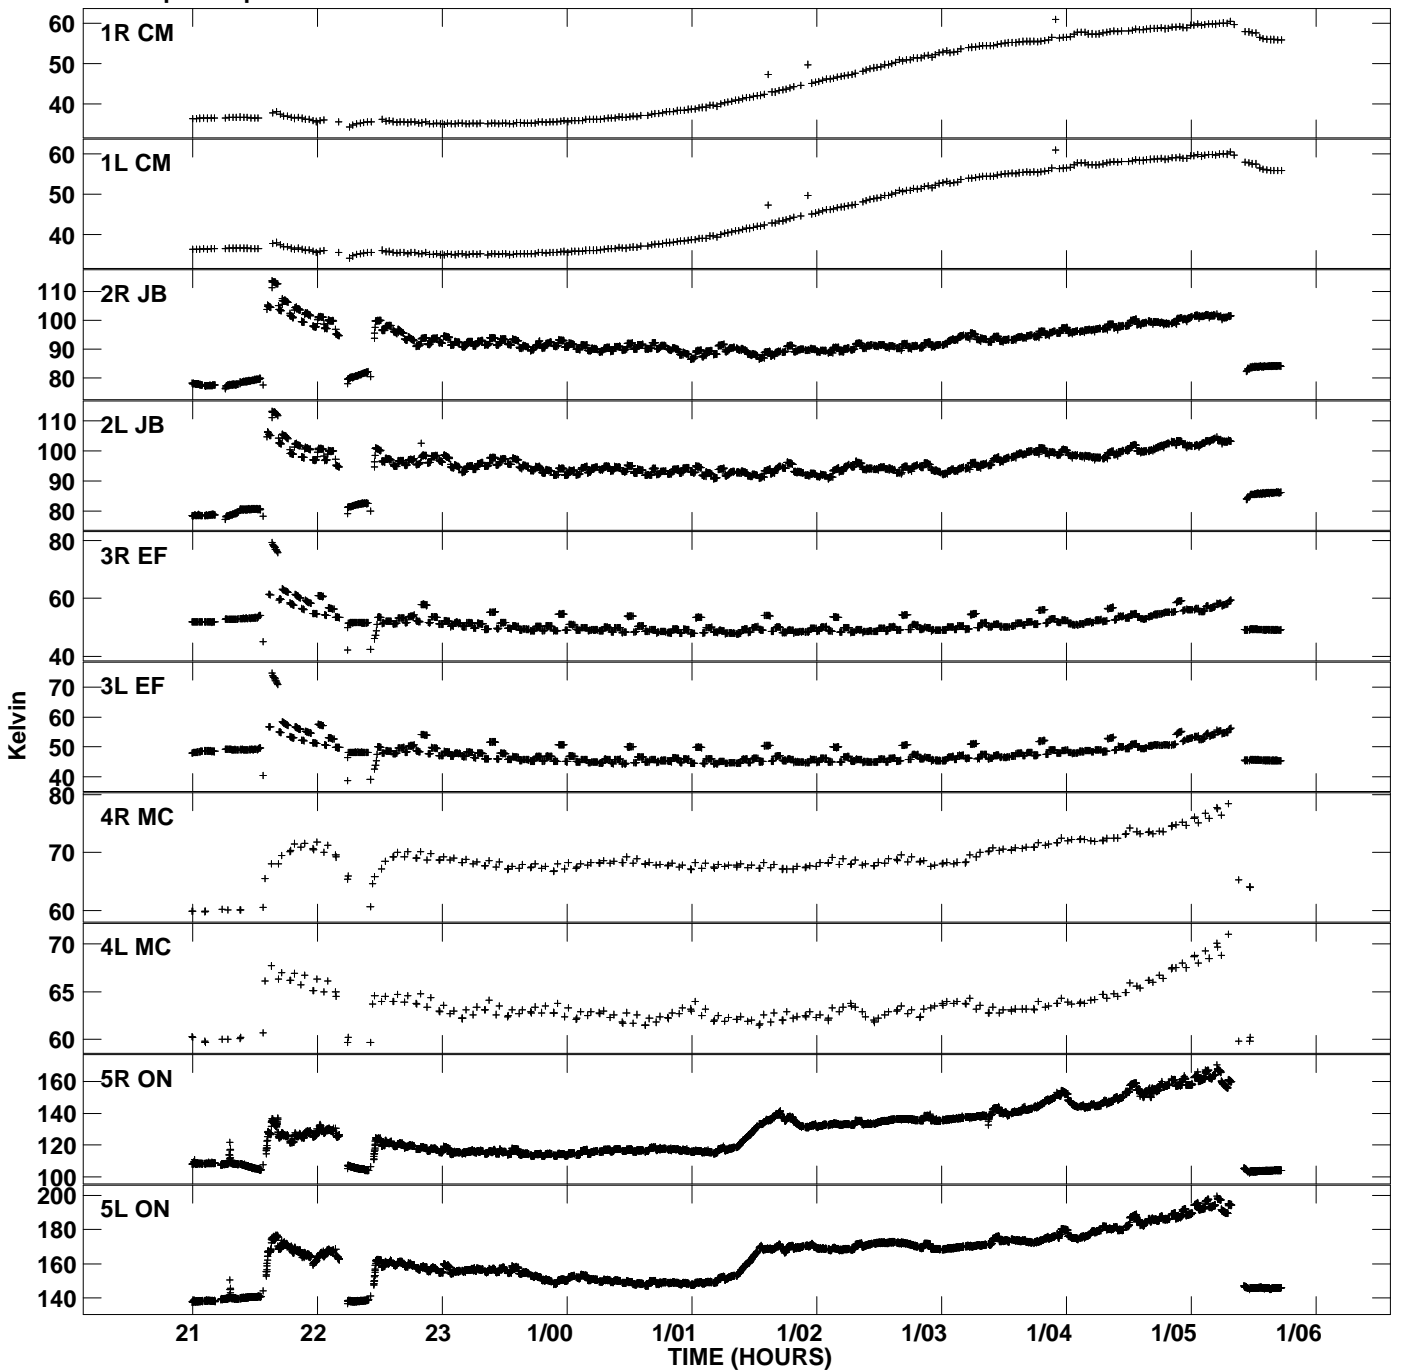

Plot file version 1 created 23-NOV-2009 14:06:30
Tsyst vs UTC time for ES060B.UVDATA.1
TY 1 Rpol & Lpol IF 1

Plot file version 2 created 23-NOV-2009 14:06:30
Tsyst vs UTC time for ES060B.UVDATA.1
TY 1 Rpol & Lpol IF 1