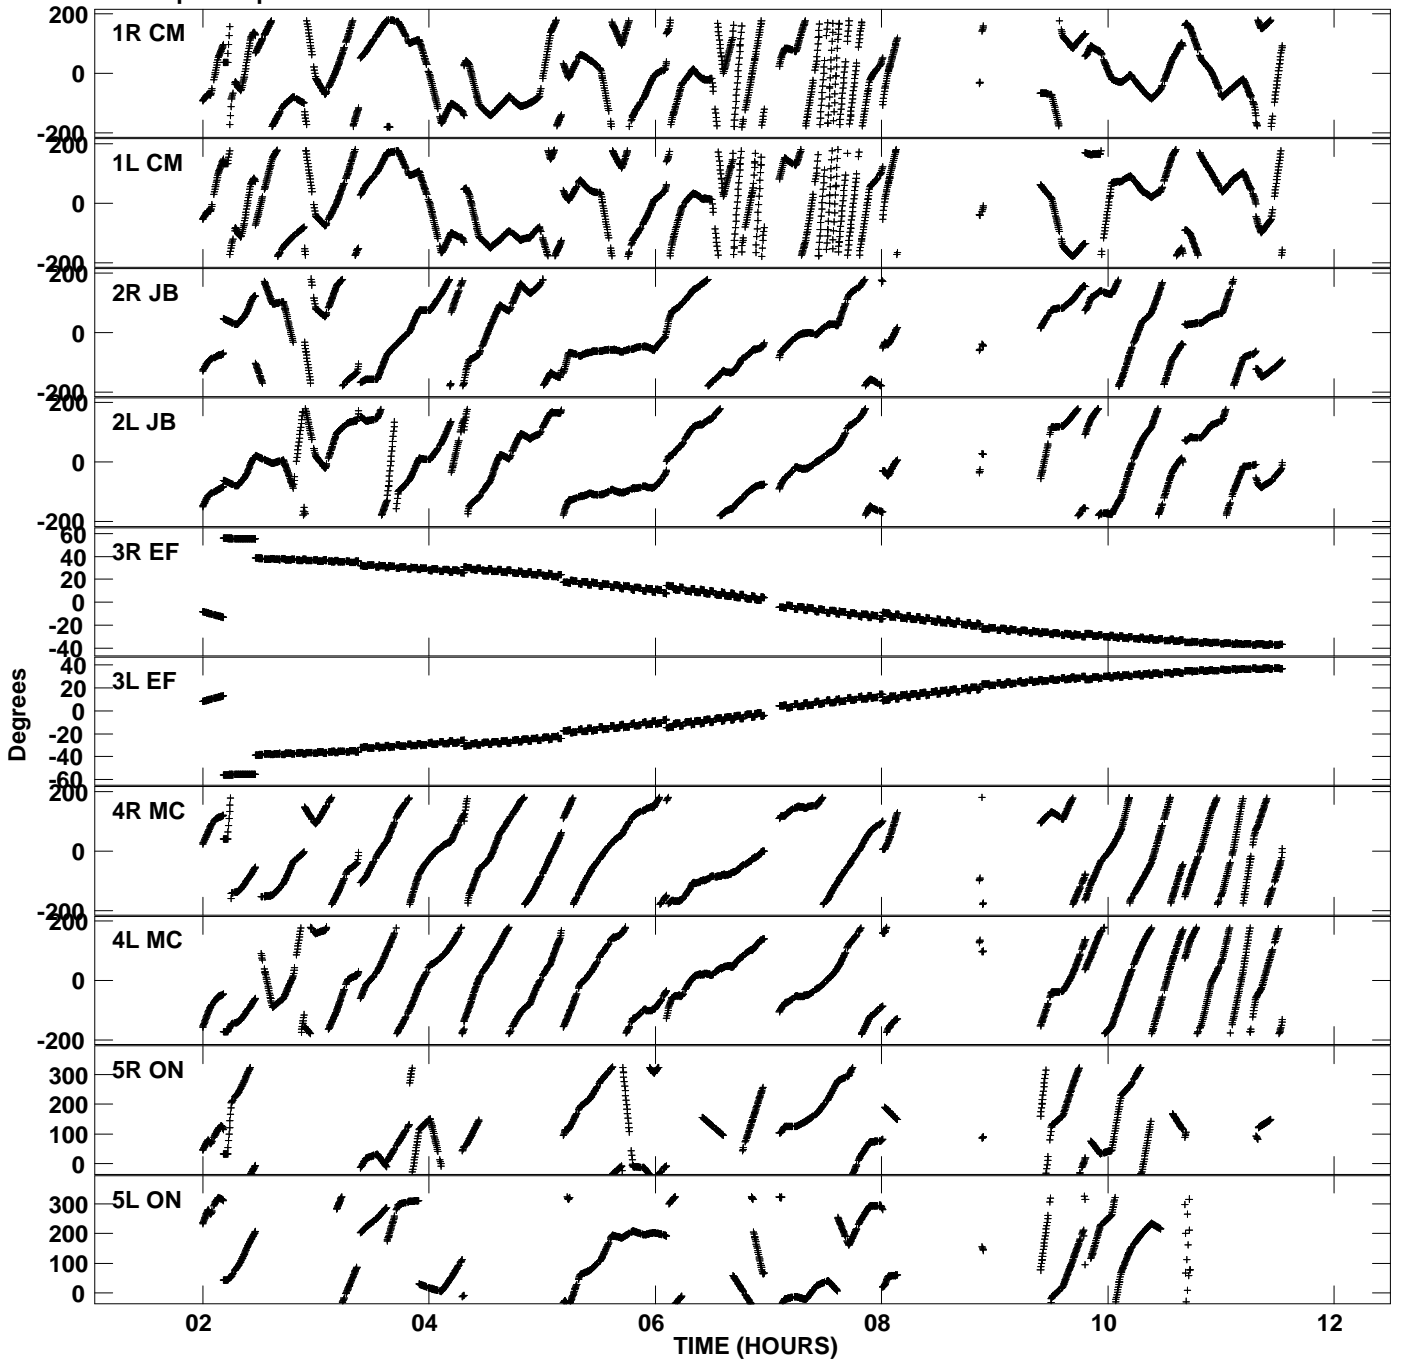

Plot file version 1 created 17-JUL-2010 01:05:42
Gain phs vs UTC time for ES060D.UVDATA.1
CL 3 Rpol & Lpol IF 1

Plot file version 2 created 17-JUL-2010 01:05:42
Gain phs vs UTC time for ES060D.UVDATA.1
CL 3 Rpol & Lpol IF 1