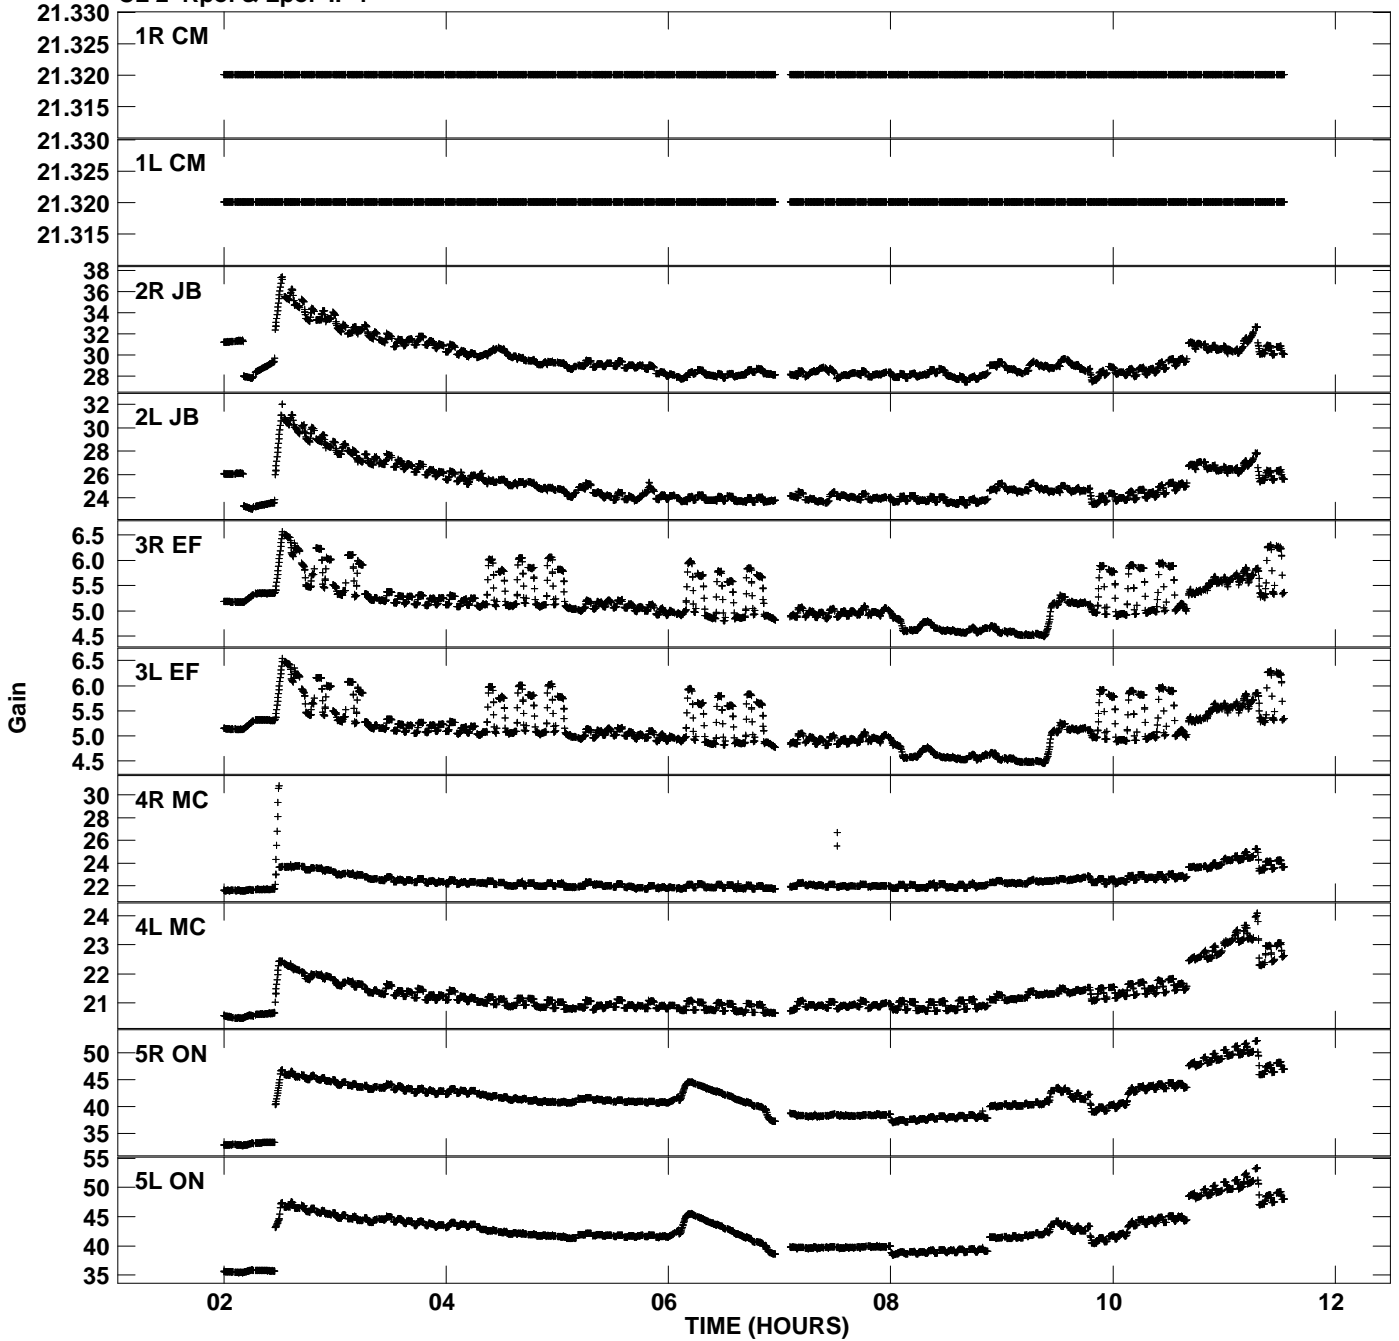

Plot file version 1 created 16-JUL-2010 19:04:22
Gain amp vs UTC time for ES060D.UVDATA.1
CL 2 Rpol & Lpol IF 1

Plot file version 2 created 16-JUL-2010 19:04:22
Gain amp vs UTC time for ES060D.UVDATA.1
CL 2 Rpol & Lpol IF 1