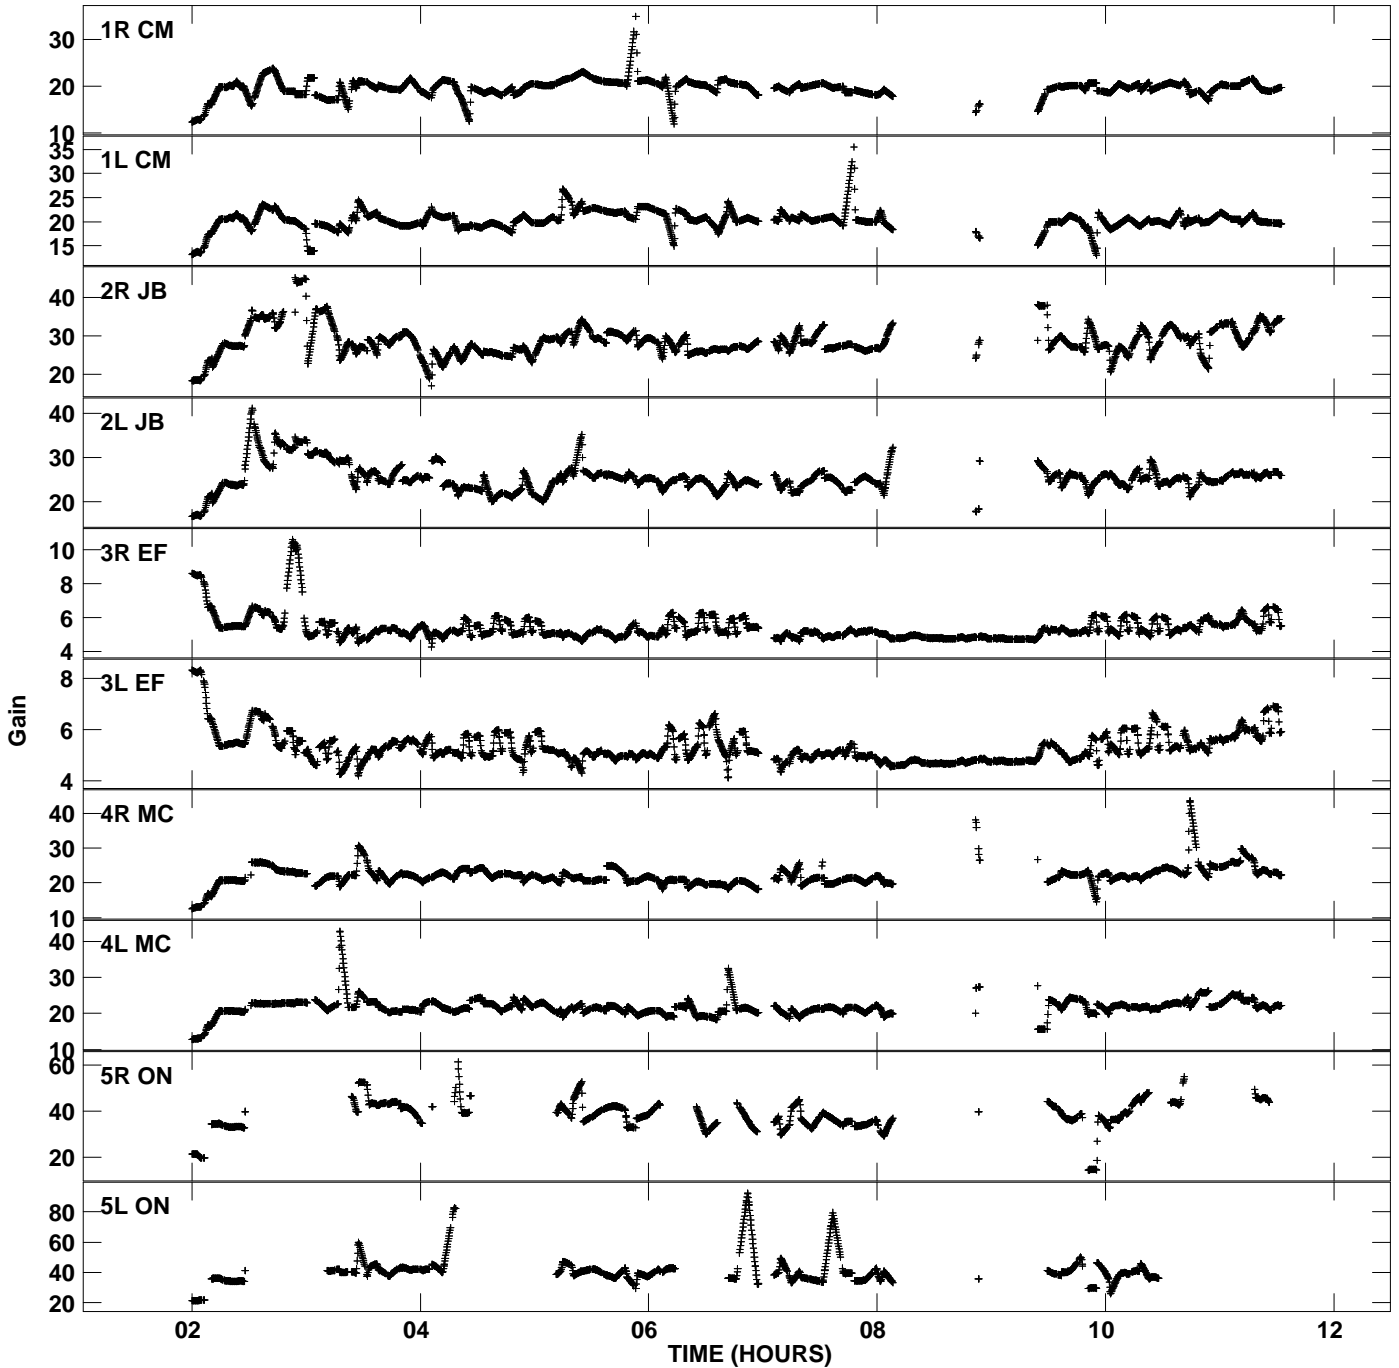

Plot file version 1 created 17-JUL-2010 03:14:34
Gain amp vs UTC time for ES060D.TMP.1
CL 4 Rpol & Lpol IF 1

Plot file version 2 created 17-JUL-2010 03:14:34
Gain amp vs UTC time for ES060D.TMP.1
CL 4 Rpol & Lpol IF 1